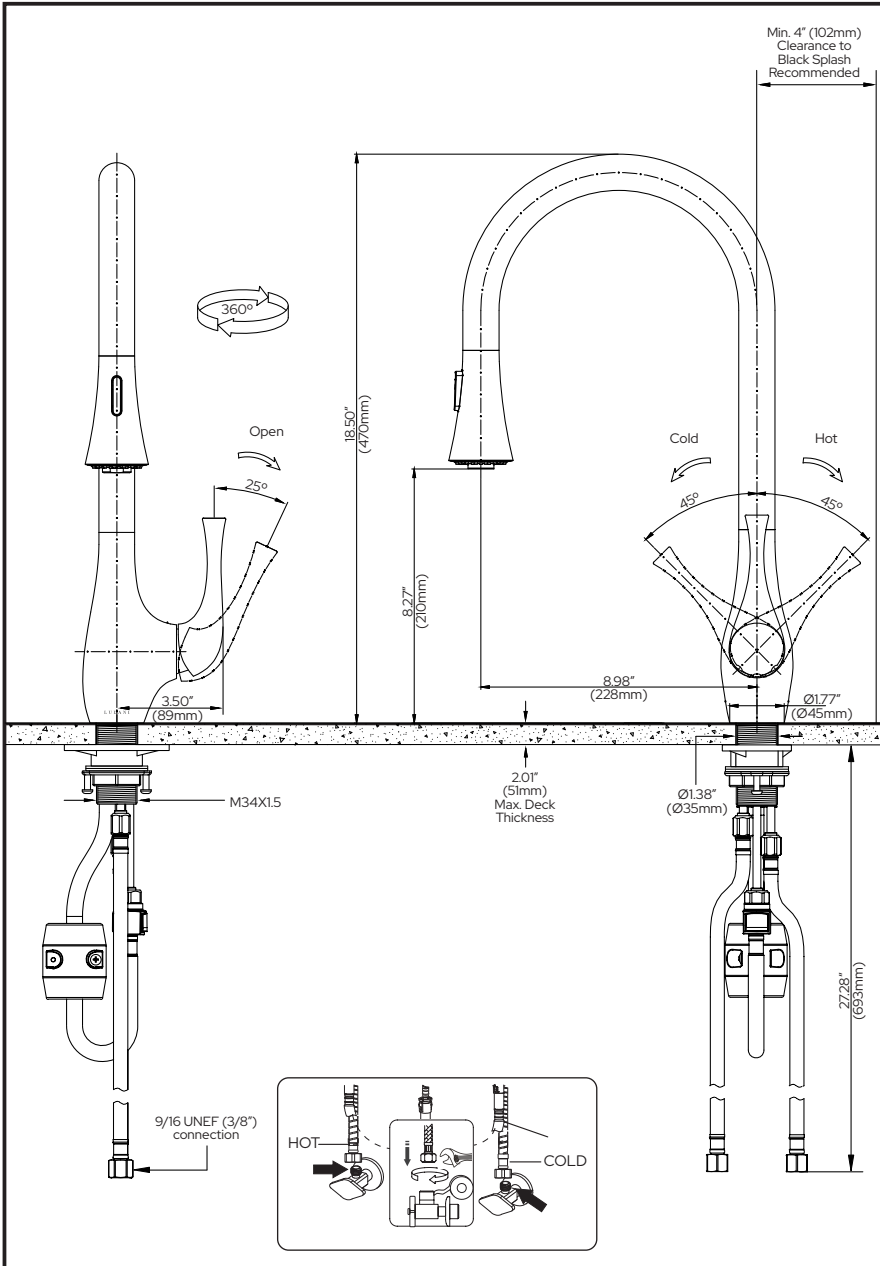

▲ Designate proper finish suffix

Lulani reserves the right (1) to make changes in specifications and materials, and (2) to change or discontinue models, both without notice or obligation. Dimensions are for reference only. See current full-line price book or www.lulani.com for finish options and product availability.