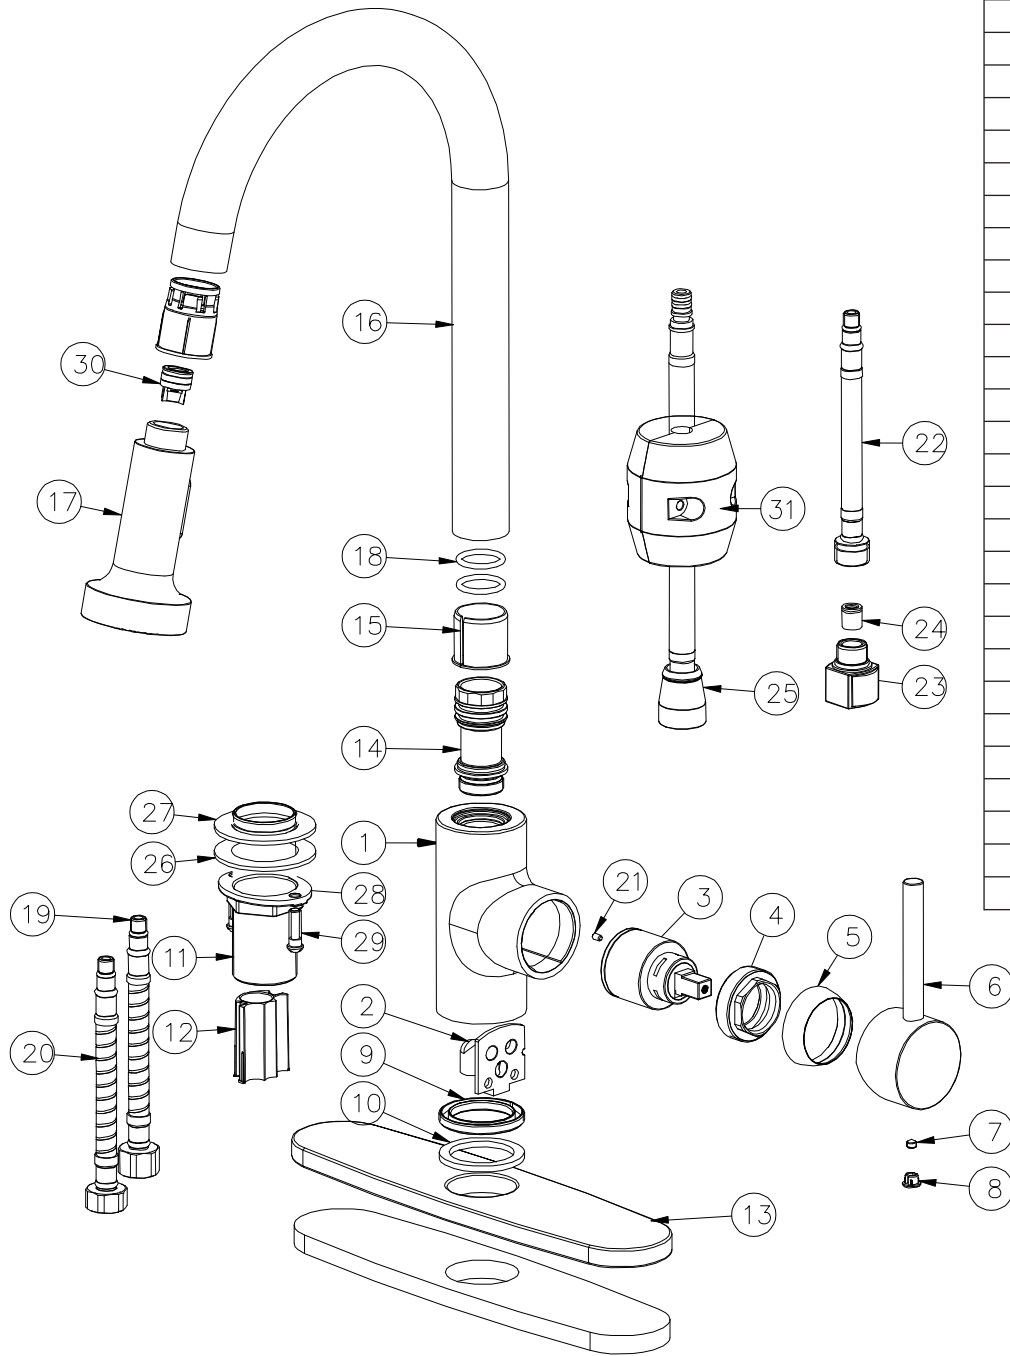

# Parts Breakdown

KA-400-30

Single Handle Pull-Down Kitchen Faucet

No.	Description	Qty
1	Body	1
2	Cartridge Seat	1
3	Cartridge	1
4	Screw	1
5	Cap	1
6	Handle	1
7	Set screw	1
8	Indicator button	1
9	Connector	1
10	Rubber washer	1
11	Shank	1
12	Connector	1
13	Escutcheon (baseplate)	1
14	Connector	1
15	Connector	1
16	Outlet tube	1
17	Spray head	1
18	O-ring	2
19	Hot inlet hose	1
20	Cold inlet hose	1
21	Latch	1
22	Outlet hose	1
23	Connector	1
24	Backflow valve	1
25	Outlet hose	1
26	Rubber washer	1
27	Metal washer	1
28	Washer	1
29	Set screw	2
30	Backflow valve	1
31	Counterweight	1