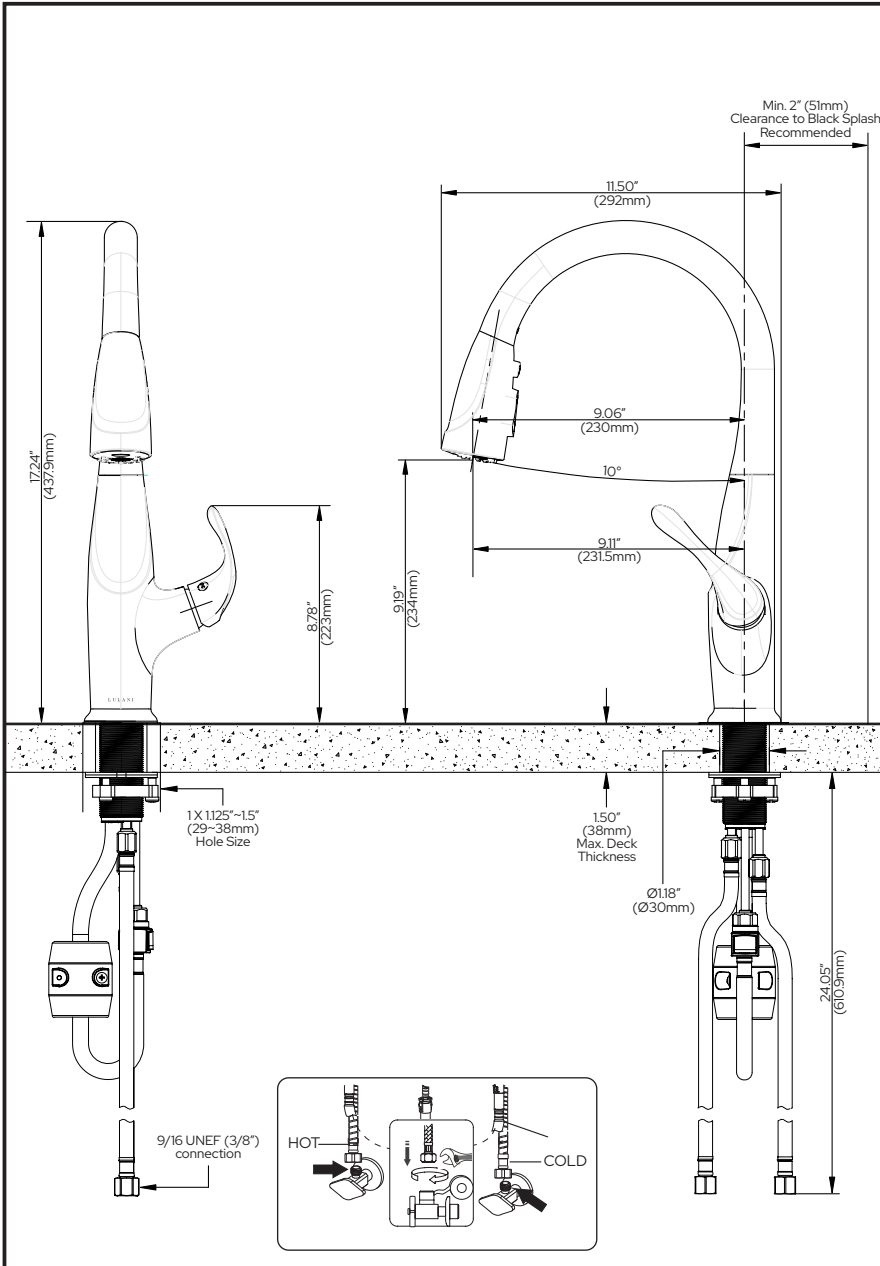

▲ Designate proper finish suffix

Lulani reserves the right (1) to make changes in specifications and materials, and (2) to change or discontinue models, both without notice or obligation. Dimensions are for reference only. See current full-line price book or www.lulani.com for finish options and product availability.