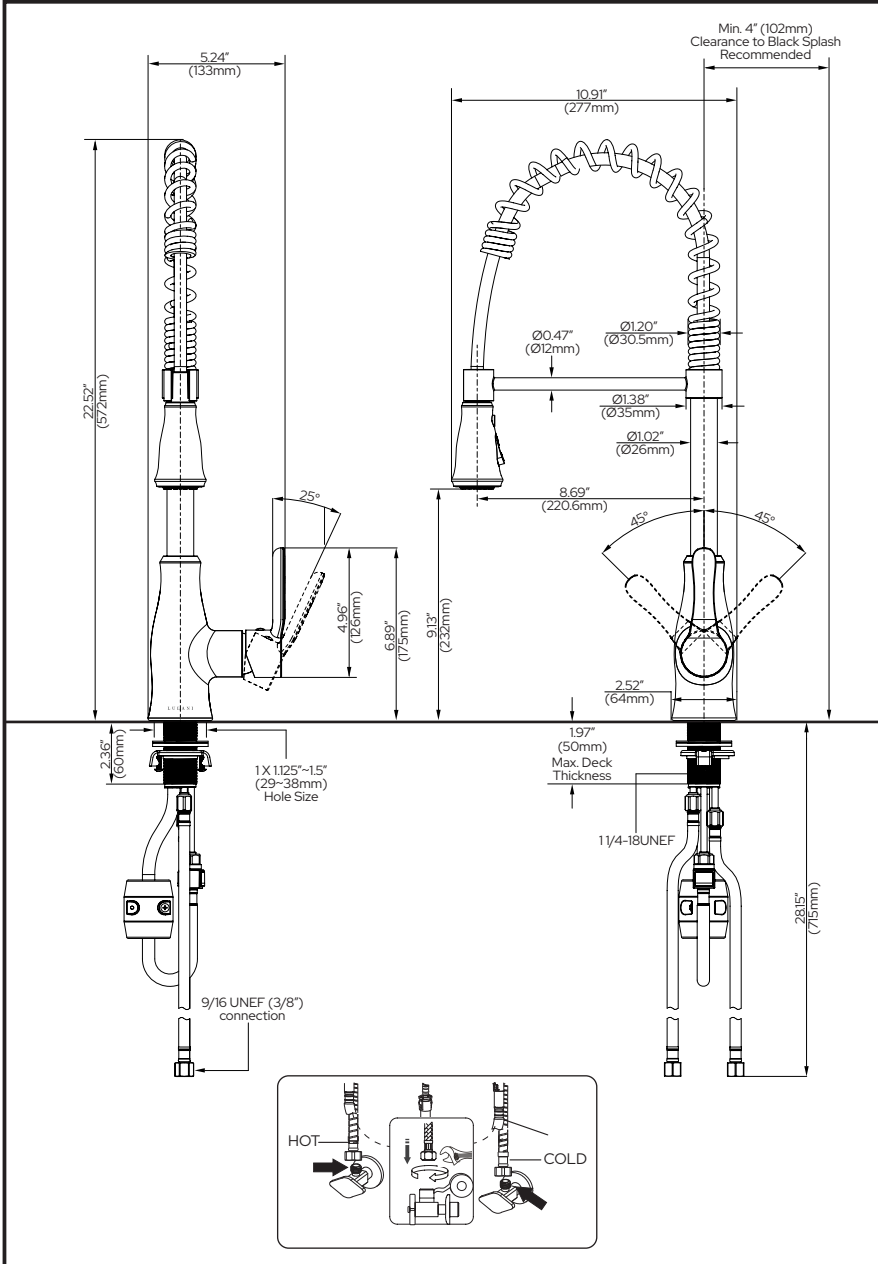

▲ Designate proper finish suffix

Lulani reserves the right (1) to make changes in specifications and materials, and (2) to change or discontinue models, both without notice or obligation. Dimensions are for reference only. See current full-line price book or www.lulani.com for finish options and product availability.