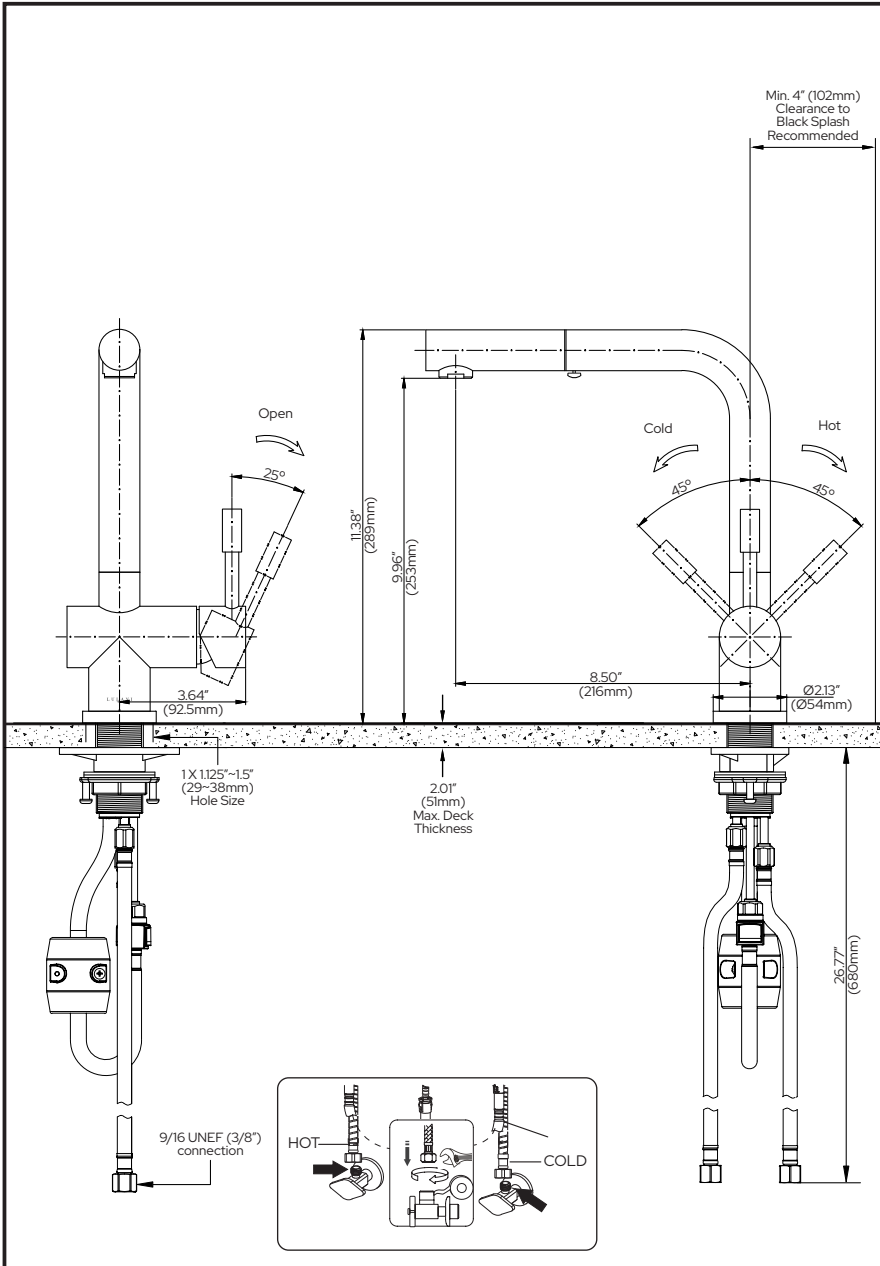

▲ Designate proper finish suffix

Lulani reserves the right (1) to make changes in specifications and materials, and (2) to change or discontinue models, both without notice or obligation. Dimensions are for reference only. See current full-line price book or www.lulani.com for finish options and product availability.