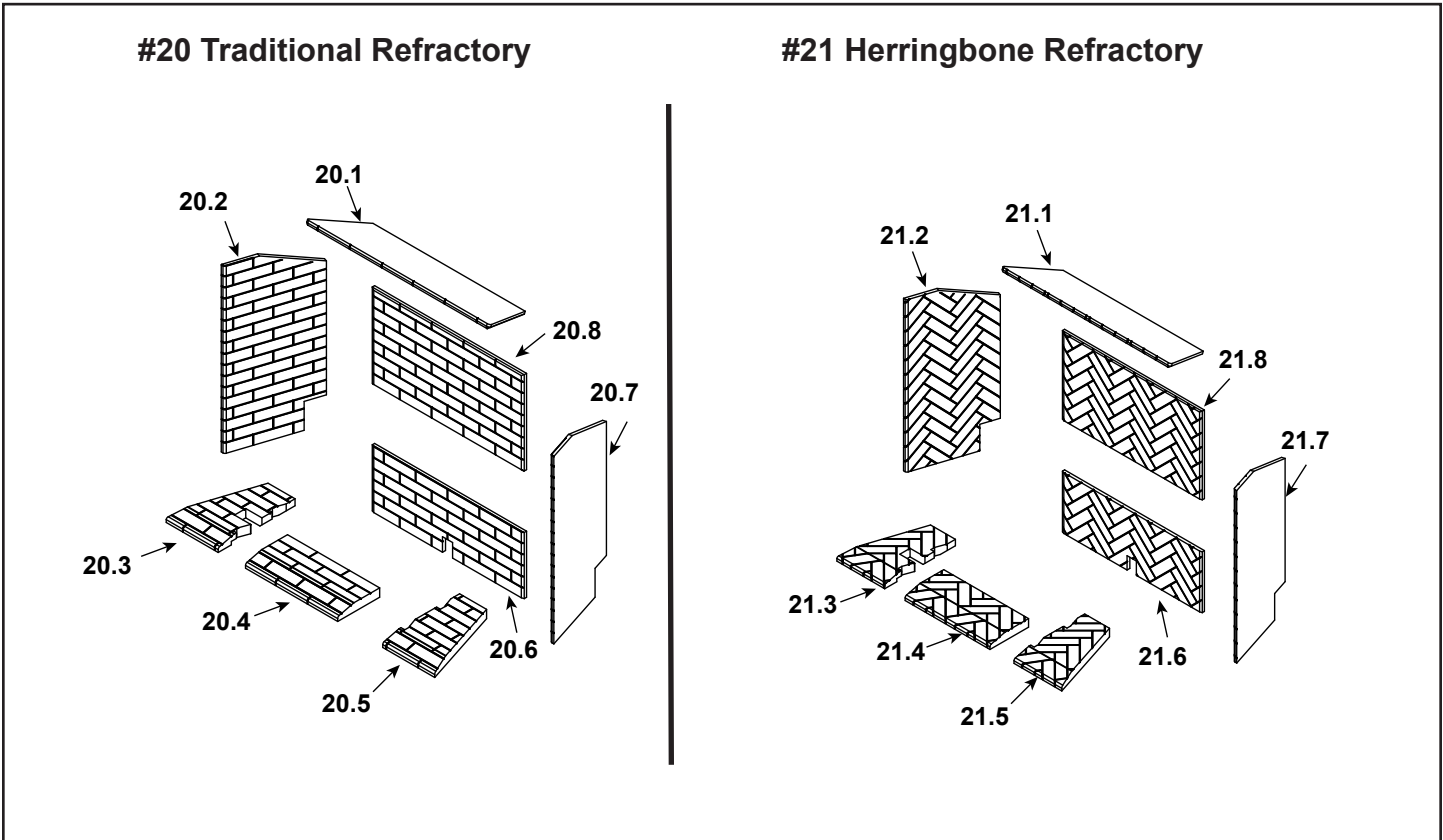

IMPORTANT: THIS IS DATED INFORMATION. Parts must be ordered from a dealer or distributor. **Hearth and Home Technologies does not sell directly to consumers.** Provide model number and serial number when requesting service parts from your dealer or distributor.

Stocked at Depot

ITEM	DESCRIPTION	COMMENTS	PART NUMBER	
	Refractory, Traditional			
20.1	Refractory, Top		SRV2285-716	
20.2	Refractory, Left		SRV2285-713	
20.3	Refractory, Left Base		SRV2285-711	
20.4	Refractory, Front Base		SRV2285-710	
20.5	Refractory, Right Base		SRV2285-712	
20.6	Refractory, Back Bottom		SRV2285-715	
20.7	Refractory, Right		SRV2285-714	
20.8	Refractory, Back		SRV2285-717	
	Refractory, Herringbone			
21.1	Refractory, Top		SRV2285-726	
21.2	Refractory, Left		SRV2285-723	
21.3	Refractory, Left Base		SRV2285-721	
21.4	Refractory, Front Base		SRV2285-720	
21.5	Refractory, Right Base		SRV2285-722	
21.6	Refractory, Back Bottom		SRV2285-725	
21.7	Refractory, Right		SRV2285-724	
21.8	Refractory, Back		SRV2285-727	

Additional service parts on following page.