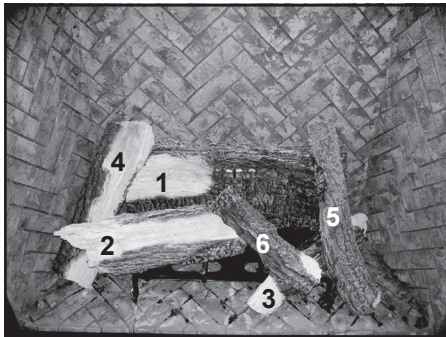

Log Set Assembly

IMPORTANT: THIS IS DATED INFORMATION. Parts must be ordered from a dealer or distributor. **Hearth and Home Technologies does not sell directly to consumers.** Provide model number and serial number when requesting service parts from your dealer or distributor.

Stocked at Depot

ITEM	DESCRIPTION	COMMENTS	PART NUMBER	Stocked at Depot
	Log Assembly		LOGS-HEIR50	Y
1	Log 1		SRV2285-701	
2	Log 2		SRV2285-702	
3	Log 3		SRV2285-703	
4	Log 4		SRV2285-704	
5	Log 5		SRV2285-705	
6	Log 6		SRV2285-706	
7	Heat Shield, Header	Qty 2 req	2282-105	
8	Heat Shield, Valve		2281-153	
9	Junction box		SRV4021-013	Y
10	J-Box Bracket		2281-154	
11	Valve Assembly		Refer to Valve Page	
12	Grate Assembly		2285-015	
13	Air Deflector		2285-159	
14	Glass Assembly		GLA-2285	
15	Finishing Spacer		2281-113	
16	Pilot Cover		2281-187	
17	Burner Assembly, NG		2285-007	Y
	Burner Assembly, Propane		2285-008	Y
18	Orifice Bracket Flex		2282-161	Y
19	Access Plate		2281-117