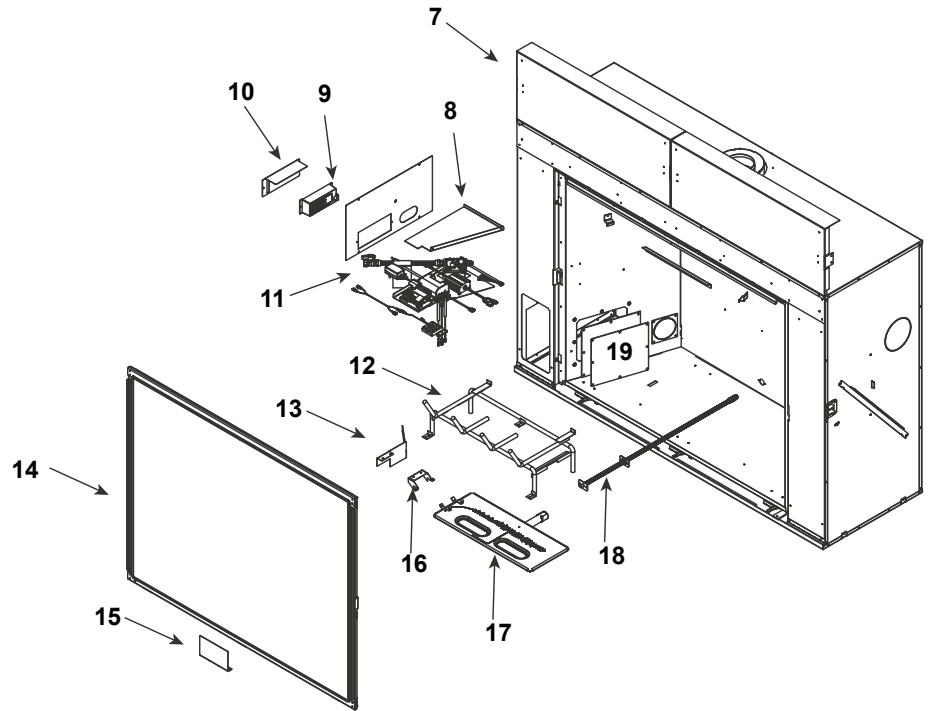

Log Set Assembly

IMPORTANT: THIS IS DATED INFORMATION. Parts must be ordered from a dealer or distributor. **Hearth and Home Technologies does not sell directly to consumers.** Provide model number and serial number when requesting service parts from your dealer or distributor.

Stocked at Depot

ITEM	DESCRIPTION	COMMENTS	PART NUMBER	Stocked at Depot
	Log Assembly		LOGS-HEIR50	Y
1	Log 1		SRV2285-701	
2	Log 2		SRV2285-702	
3	Log 3		SRV2285-703	
4	Log 4		SRV2285-704	
5	Log 5		SRV2285-705	
6	Log 6		SRV2285-706	
7	Heat Shield, Header	Qty 2 req	2282-105	
8	Heat Shield, Valve		2281-153	
9	Junction box		SRV4021-013	Y
10	J-Box Bracket		2281-154	
11	Valve Assembly		Refer to Valve Page	
12	Grate Assembly		2285-015	
13	Air Deflector		2285-159	
14	Glass Assembly		GLA-2285	
15	Finishing Spacer		2281-113	
16	Pilot Cover		2281-187	
17	Burner Assembly, NG		2285-007	Y
	Burner Assembly, Propane		2285-008	Y
18	Orifice Bracket Flex		2282-161	Y
19	Access Plate		2281-117