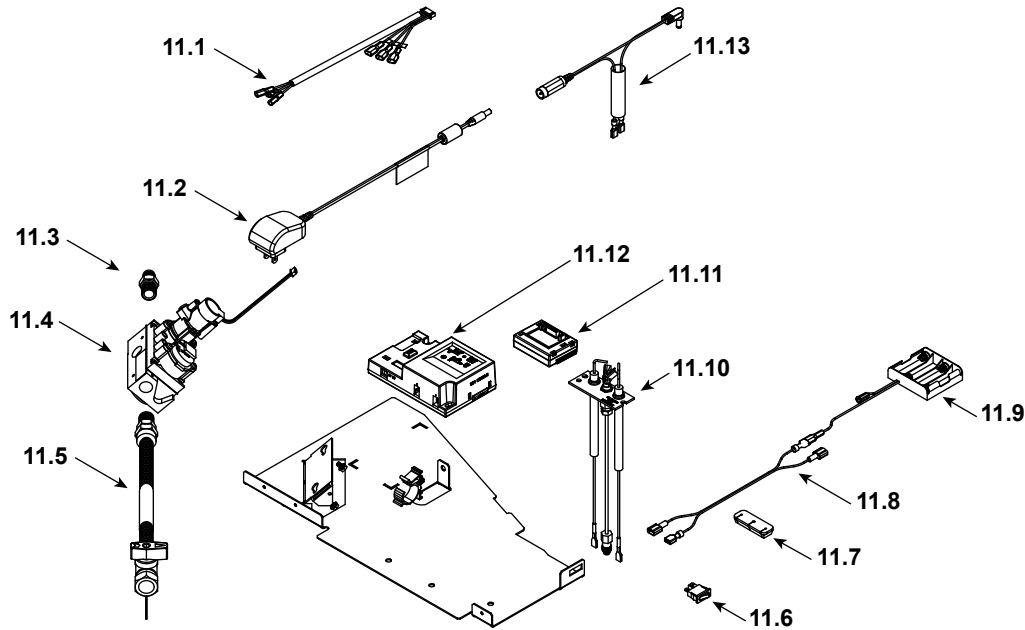

#11 Valve Assembly

IMPORTANT: THIS IS DATED INFORMATION. Parts must be ordered from a dealer or distributor. **Hearth and Home Technologies does not sell directly to consumers.** Provide model number and serial number when requesting service parts from your dealer or distributor.

Stocked at Depot

ITEM	DESCRIPTION	COMMENTS	PART NUMBER	
11.1	Wire Harness		SRV2326-132	Y
11.2	Power Supply		SRV2326-131	Y
11.3	Male connector	Pkg of 5	303-315/5	Y
11.4	Valve NG		SRV2166-302	Y
	Valve Propane		2166-303	Y
11.5	Flex Ball Valve Assembly, 12"		SRV302-320	Y
11.6	Reset Switch	Pre LC5114352	SRV2206-299	Y
		Post LC5114352 / Propane Only	2206-298	Y
11.7	Grommet		SRV2118-420	
11.8	Wire, Battery jumper, 10 in		2281-196	Y
11.9	**Battery Pack		SRV2326-134	Y
11.10	Pilot Assembly, NG		2270-012	Y
11.11	Module, RF FCC		SRV2326-120	Y
11.12	Module, Control IFT		SRV2326-130	Y
11.13	Reset Switch Wire	Propane Only	SRV2326-135	Y
	Orifice NG (#24C)		582-824	Y
	Orifice Propane (#43C)		SRV582-843	Y

**Fuse for battery pack can be sourced locally, not a warranty item. Specs are 250v, 3A fuse, 3/4" long

Additional service parts on following page.