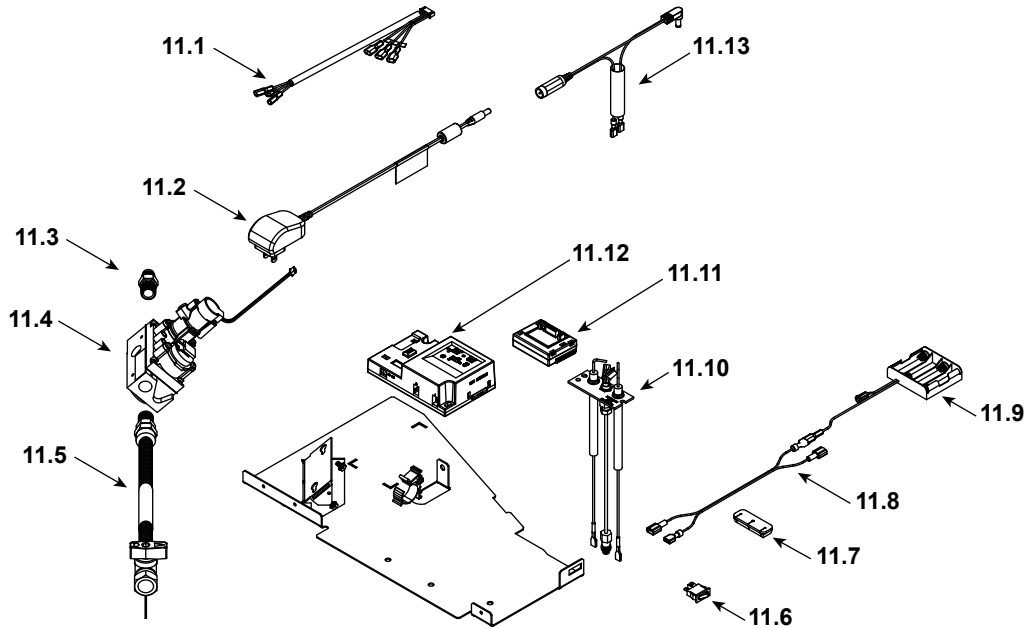

#11 Valve Assembly

IMPORTANT: THIS IS DATED INFORMATION. Parts must be ordered from a dealer or distributor. **Hearth and Home Technologies does not sell directly to consumers.** Provide model number and serial number when requesting service parts from your dealer or distributor.

Stocked at Depot

ITEM	DESCRIPTION	COMMENTS	PART NUMBER	
11.1	Wire Harness		SRV2326-132	Y
11.2	Power Supply		SRV2326-131	Y
11.3	Male connector	Pkg of 5	303-315/5	Y
11.4	Valve NG		SRV2166-302	Y
	Valve Propane		2166-303	Y
11.5	Flex Ball Valve Assembly, 12"		SRV302-320	Y
11.6	Reset Switch	Pre LC5114352	SRV2206-299	Y
		Post LC5114352 / Propane Only	2206-298	Y
11.7	Grommet		SRV2118-420	
11.8	Wire, Battery jumper, 10 in		2281-196	Y
11.9	**Battery Pack		SRV2326-134	Y
11.10	Pilot Assembly, NG		2270-012	Y
11.11	Module, RF FCC		SRV2326-120	Y
11.12	Module, Control IFT		SRV2326-130	Y
11.13	Reset Switch Wire	Propane Only	SRV2326-135	Y
	Orifice NG (#30C)		582-830	Y
	Orifice Propane (#47C)		582-847	Y

**Fuse for battery pack can be sourced locally, not a warranty item. Specs are 250v, 3A fuse, 3/4" long

Additional service parts on following page.