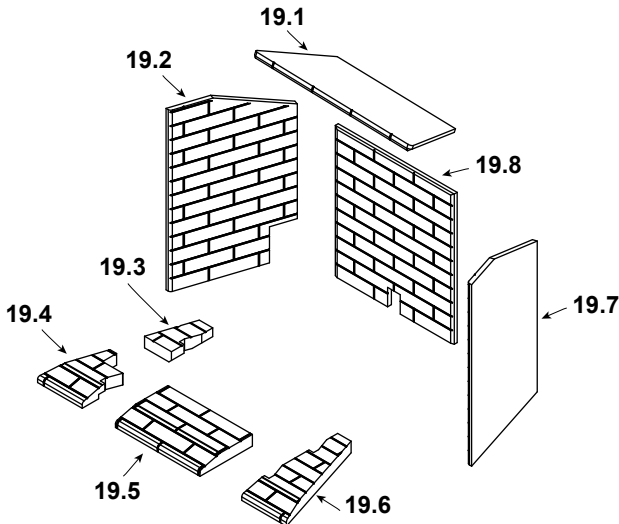

#19 Traditional Refractory

#20 Herringbone Refractory