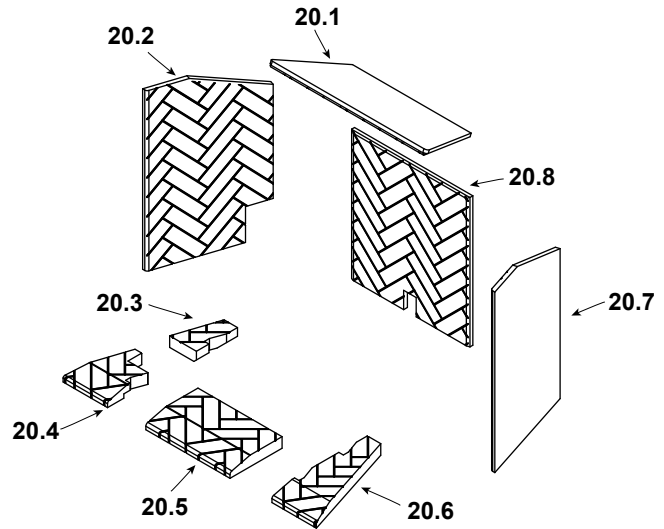

IMPORTANT: THIS IS DATED INFORMATION. Parts must be ordered from a dealer or distributor. **Hearth and Home Technologies does not sell directly to consumers.** Provide model number and serial number when requesting service parts from your dealer or distributor.

Stocked at Depot

ITEM	DESCRIPTION	COMMENTS	PART NUMBER	
	Refractory, Traditional			
19.1	Refractory, Top		SRV2283-716	
19.2	Refractory, Left		SRV2283-713	
19.3	Refractory, Left Base		SRV2283-718	
19.4	Refractory, Left Base		SRV2283-711	
19.5	Refractory, Front Base		SRV2283-710	
19.6	Refractory, Right Base		SRV2283-712	
19.7	Refractory, Right		SRV2283-714	
19.8	Refractory, Back		SRV2283-715	
	Refractory, Herringbone			
20.1	Refractory, Top		SRV2283-726	
20.2	Refractory, Left		SRV2283-723	
20.3	Refractory, Left Base		SRV2283-728	
20.4	Refractory, Left Base		SRV2283-721	
20.5	Refractory, Front Base		SRV2283-720	
20.6	Refractory, Right Base		SRV2283-722	
20.7	Refractory, Right		SRV2283-724	
20.8	Refractory, Back		SRV2283-725	

Additional service parts on following page.