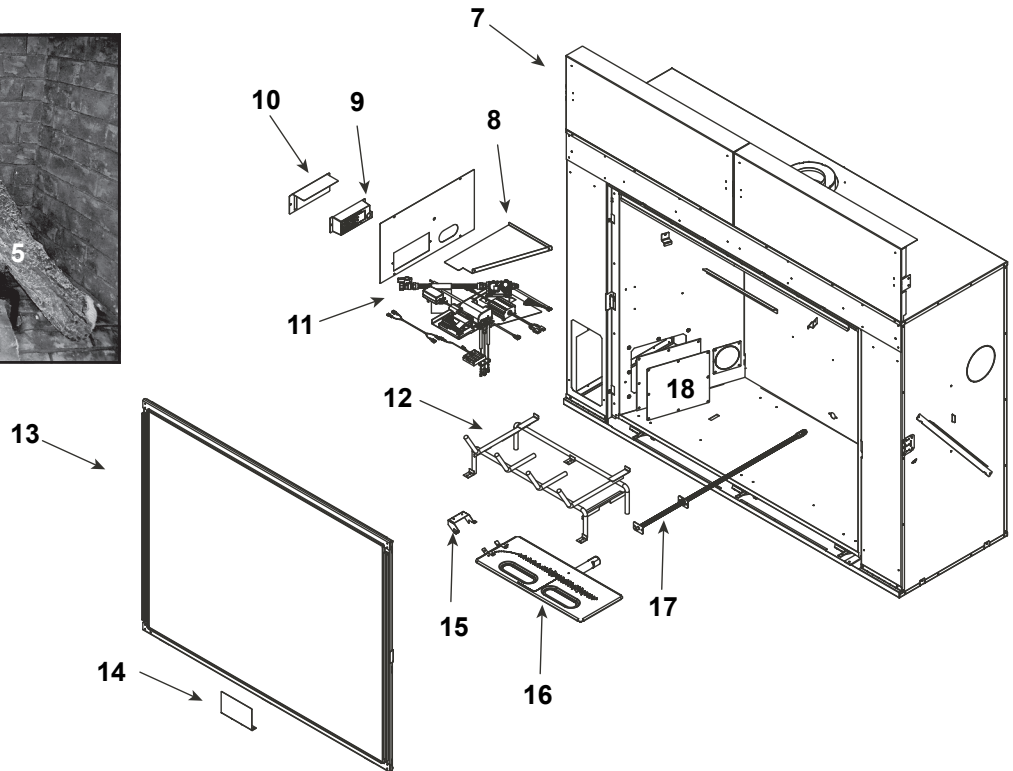

Log Set Assembly

IMPORTANT: THIS IS DATED INFORMATION. Parts must be ordered from a dealer or distributor. **Hearth and Home Technologies does not sell directly to consumers.** Provide model number and serial number when requesting service parts from your dealer or distributor.

Stocked at Depot

ITEM	DESCRIPTION	COMMENTS	PART NUMBER	
	Log Assembly		LOGS-HEIR36	Y
1	Log 1		SRV2284-701	
2	Log 2		SRV2284-702	
3	Log 3		SRV2283-703	
4	Log 4		SRV2284-704	
5	Log 5		SRV2284-705	
6	Log 6		SRV2284-706	
7	Heat Shield, Header	Qty 2 req	2280-105	
8	Heat Shield, Valve		2281-153	
9	Junction box		SRV4021-013	Y
10	J-Box Bracket		2281-154	
11	Valve Assembly		Refer to Valve Page	
12	Grate Assembly		2283-015	
13	Glass Assembly		GLA-2283	Y
14	Finishing Spacer		2281-113	
15	Pilot Cover		2281-187	
16	Burner Assembly		2283-007	Y
17	Orifice Bracket Flex		2012-008	Y
18	Access Plate		2281-117