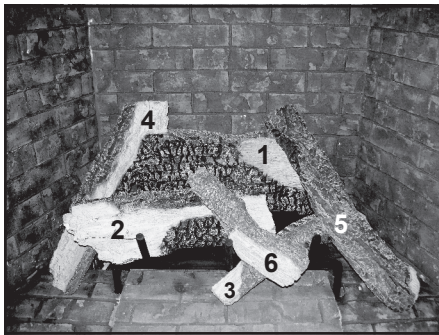

Log Set Assembly

IMPORTANT: THIS IS DATED INFORMATION. Parts must be ordered from a dealer or distributor. **Hearth and Home Technologies does not sell directly to consumers.** Provide model number and serial number when requesting service parts from your dealer or distributor.

Stocked at Depot

ITEM	DESCRIPTION	COMMENTS	PART NUMBER	
	Log Assembly		LOGS-HEIR36	Y
1	Log 1		SRV2284-701	
2	Log 2		SRV2284-702	
3	Log 3		SRV2283-703	
4	Log 4		SRV2284-704	
5	Log 5		SRV2284-705	
6	Log 6		SRV2284-706	
7	Heat Shield, Header	Qty 2 req	2280-105	
8	Heat Shield, Valve		2281-153	
9	Junction box		SRV4021-013	Y
10	J-Box Bracket		2281-154	
11	Valve Assembly		Refer to Valve Page	
12	Grate Assembly		2283-015	
13	Glass Assembly		GLA-2283	Y
14	Finishing Spacer		2281-113	
15	Pilot Cover		2281-187	
16	Burner Assembly		2283-007	Y
17	Orifice Bracket Flex		2012-008	Y
18	Access Plate		2281-117