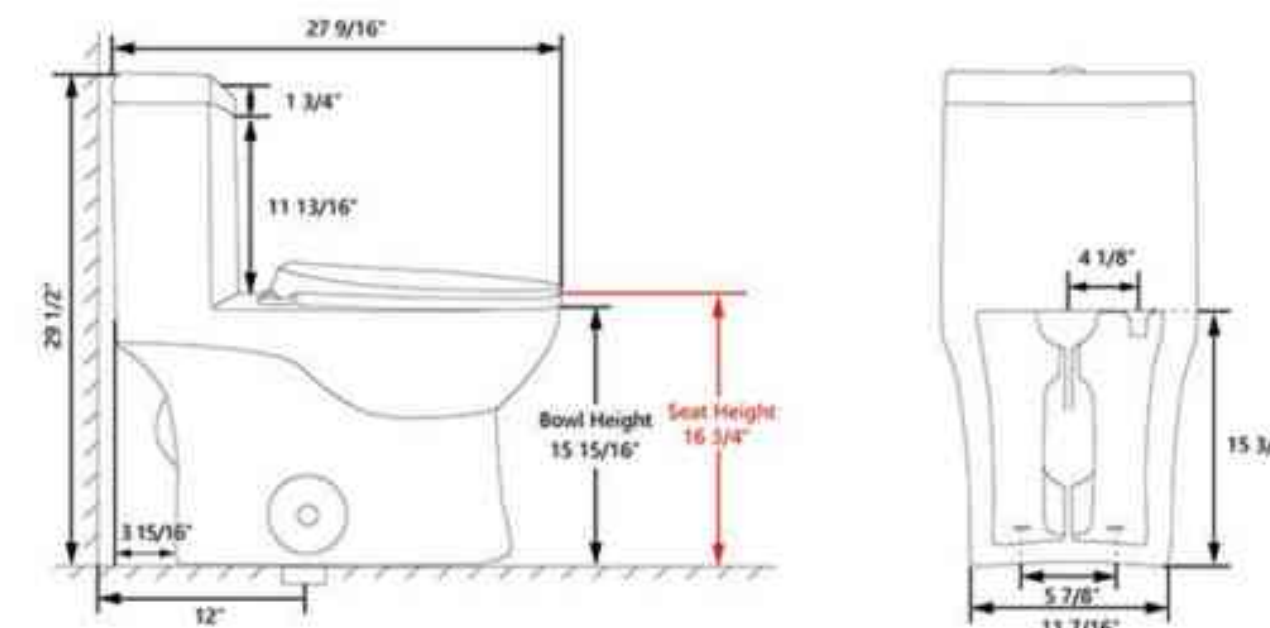

SKU: DV-1F52816

Product: One-Piece Toilet
Size: 28" x 15" x 30"
Materials: Ceramic
Collection: Ally