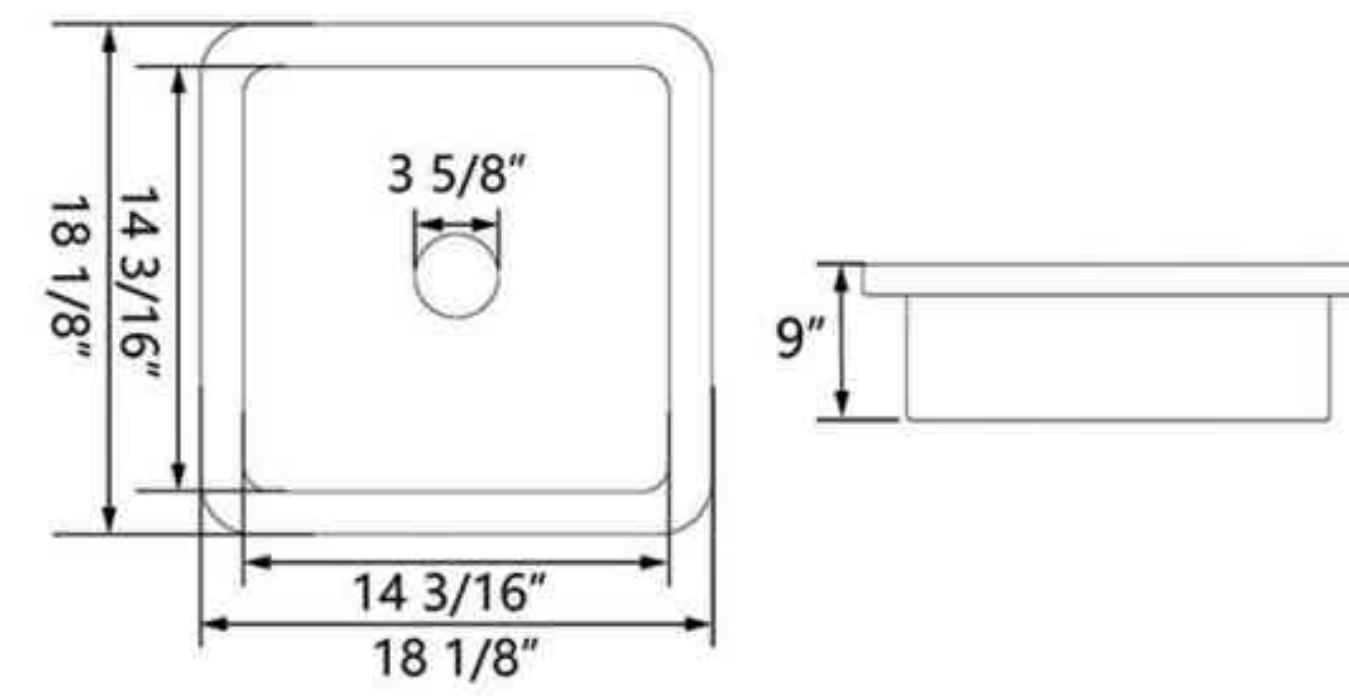

Drawing Unit: in