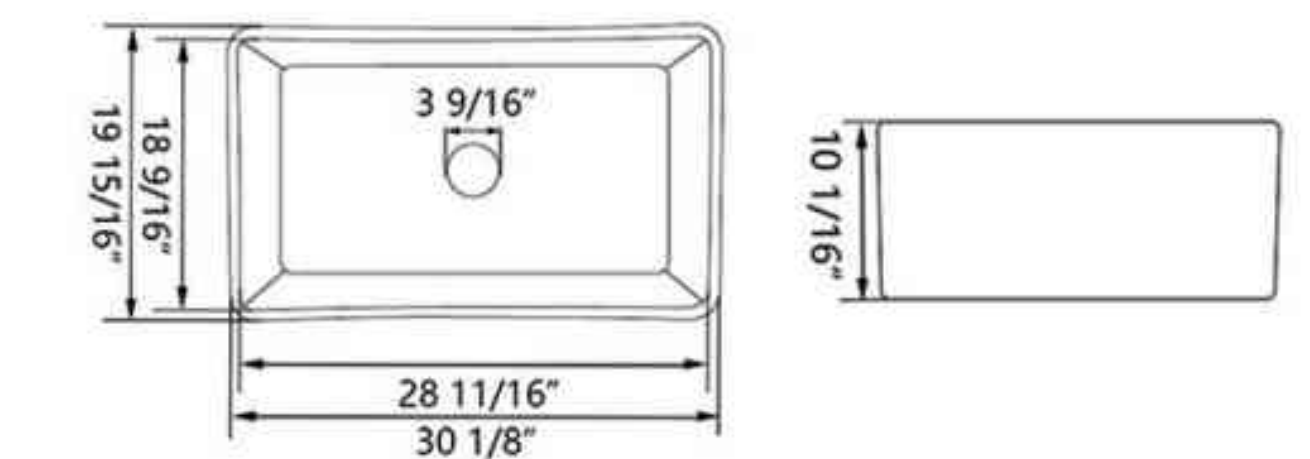

SKU: DV-1K016

Product: Single Basin Kitchen Sink
Size: 30" x 20" x 10"
Materials: Ceramic
Collection: Harvest