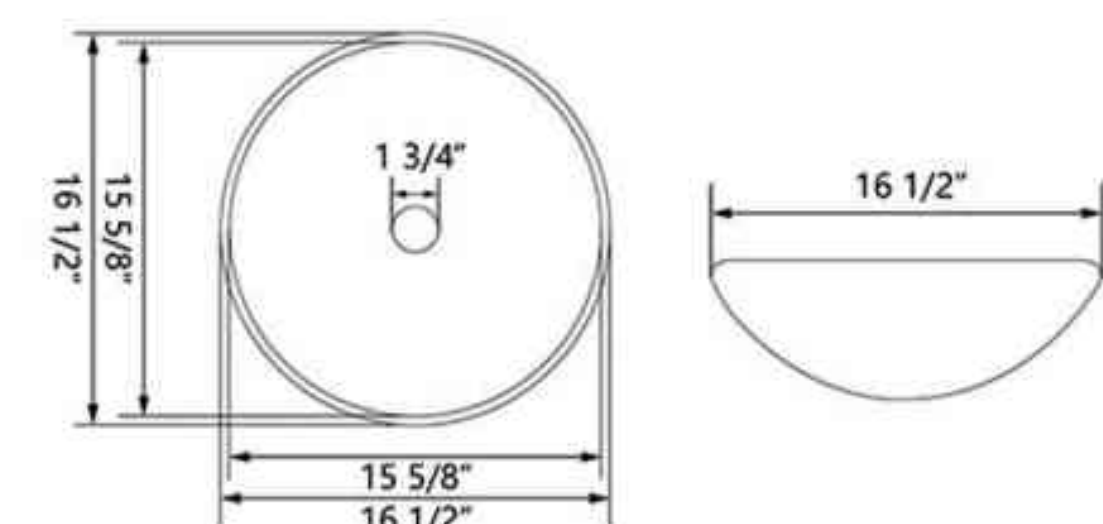

Product: Vessel Bathroom Sink
Size: 23" x 17" x 5"
Materials: Ceramic
Collection: Prism

SKU: DV-1V032

Product: Vessel Bathroom Sink
Size: 20" x 13" x 4"
Materials: Ceramic
Collection: Ally

SKU: DV-1G0005

Technical Information

Product	Vessel Bathroom Sink
Size	17" x 17" x 6"
Materials	Tempered Glass
Collection	Symmetry

Drawing Unit: in

Color Options

SKU: DV-1G0009

Technical Information

Product	Vessel Bathroom Sink
Size	22" x 14" x 6"
Materials	Tempered Glass
Collection	Horizon