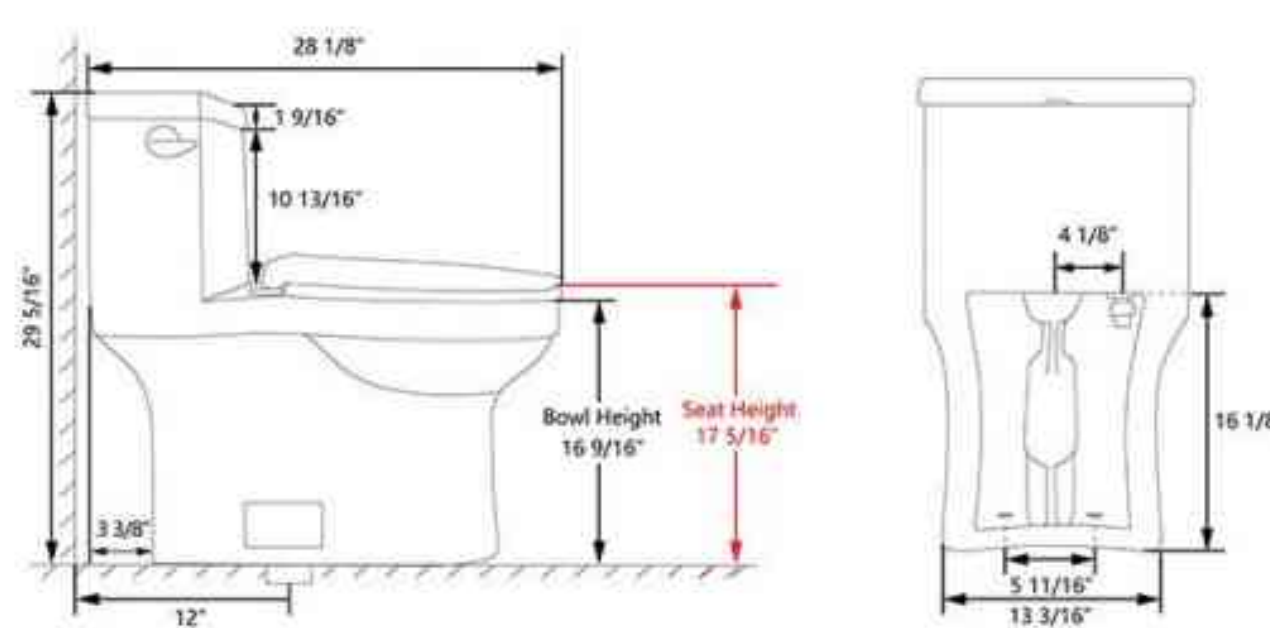

SKU: DV-1F52828

Product: One-Piece Toilet
Size: 28" x 16" x 29"
Materials: Ceramic
Collection: Apex