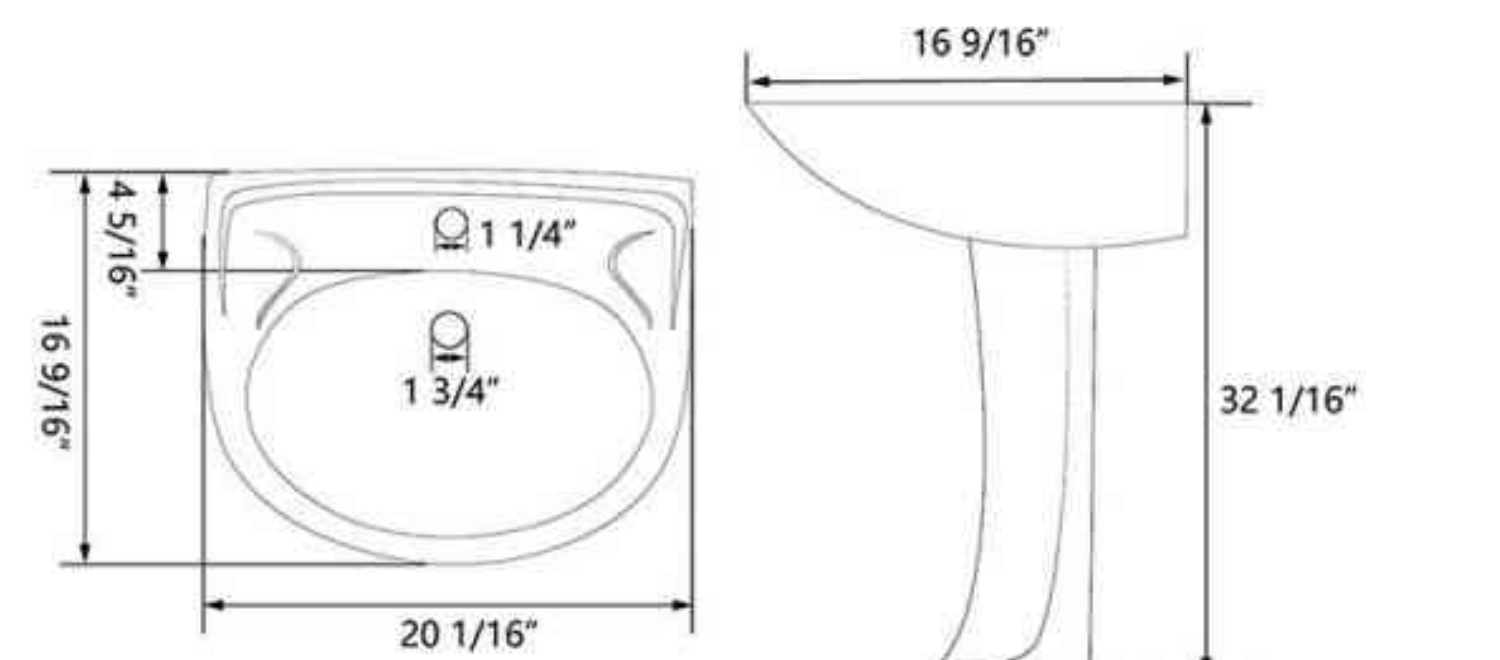

Drawing Unit: in