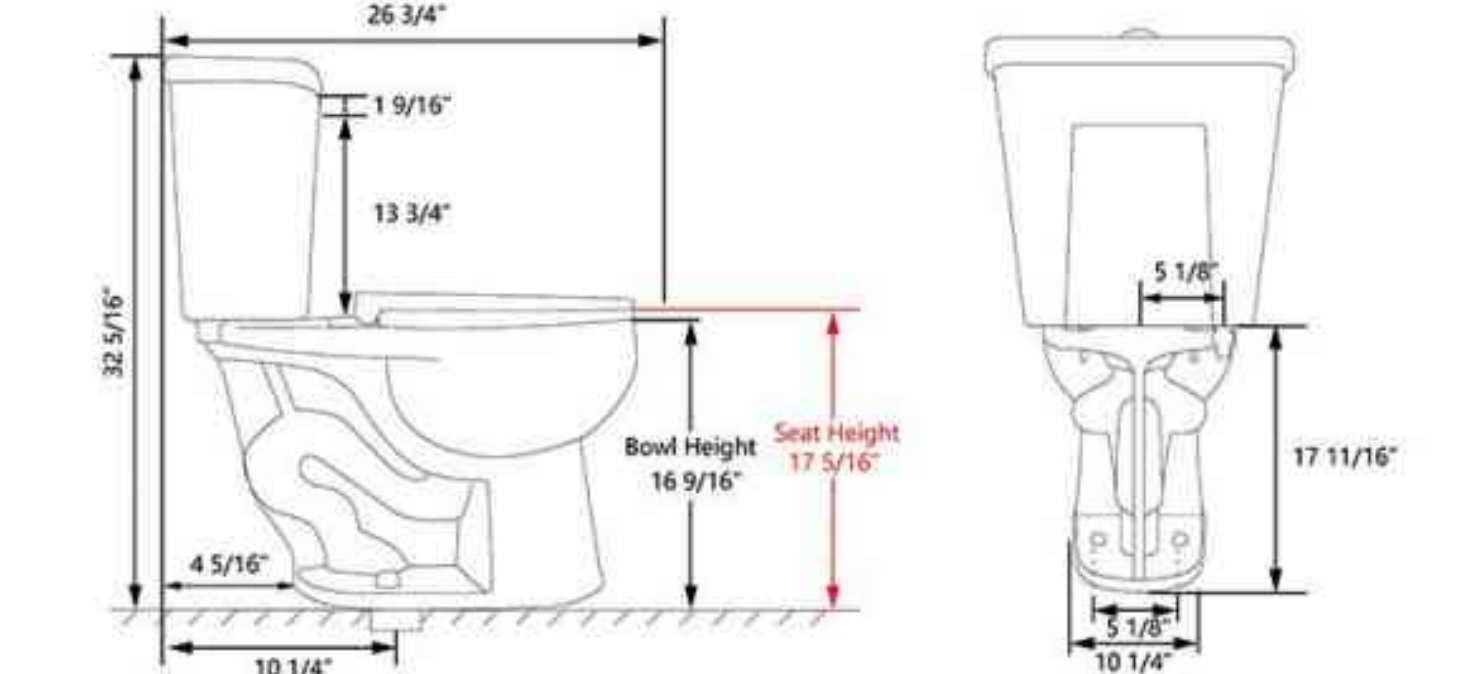

Drawing Unit: in

Elongated toilet seat Single flush water tank

SKU: DV-2F0078

Technical Information

Product	Two-Piece Toilet
Size	28" × 16" × 32"
Materials	Ceramic
Collection	Dynasty

Drawing Unit: in

Elongated toilet seat Dual flush water tank

SKU: DV-2F0077

Technical Information

Product	Two-Piece Toilet
Size	27" × 17" × 32"
Materials	Ceramic
Collection	Dynasty

Drawing Unit: in

Rounded toilet seat Single flush water tank

SKU: DV-2F0079

Technical Information