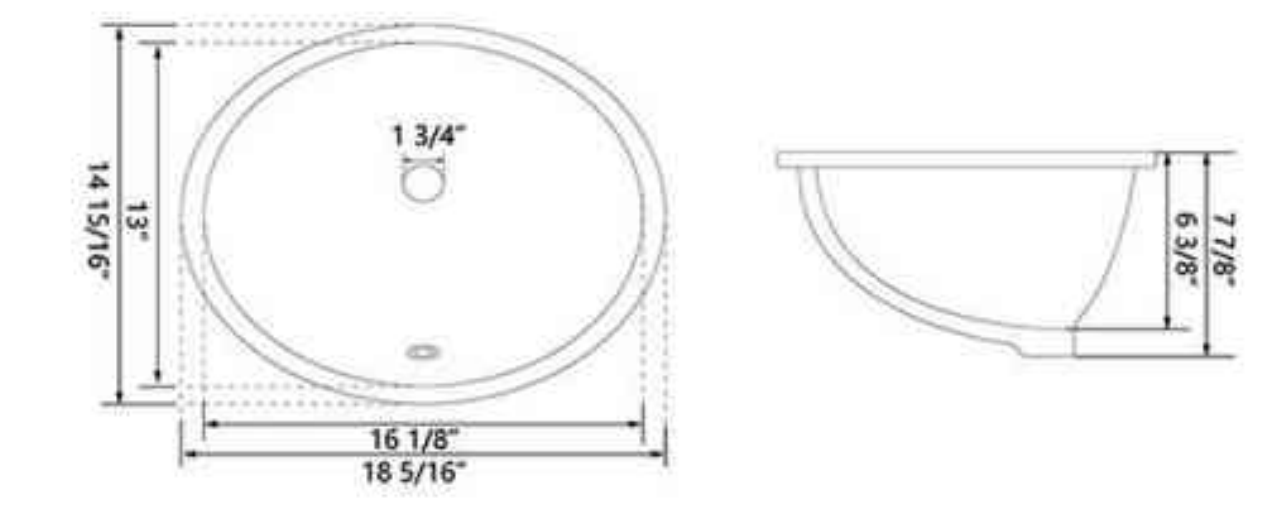

SKU: DV-1U303

Product: Undermount Bathroom Sink
Size: 18" × 15" × 8"
Materials: Ceramic
Collection: Symmetry