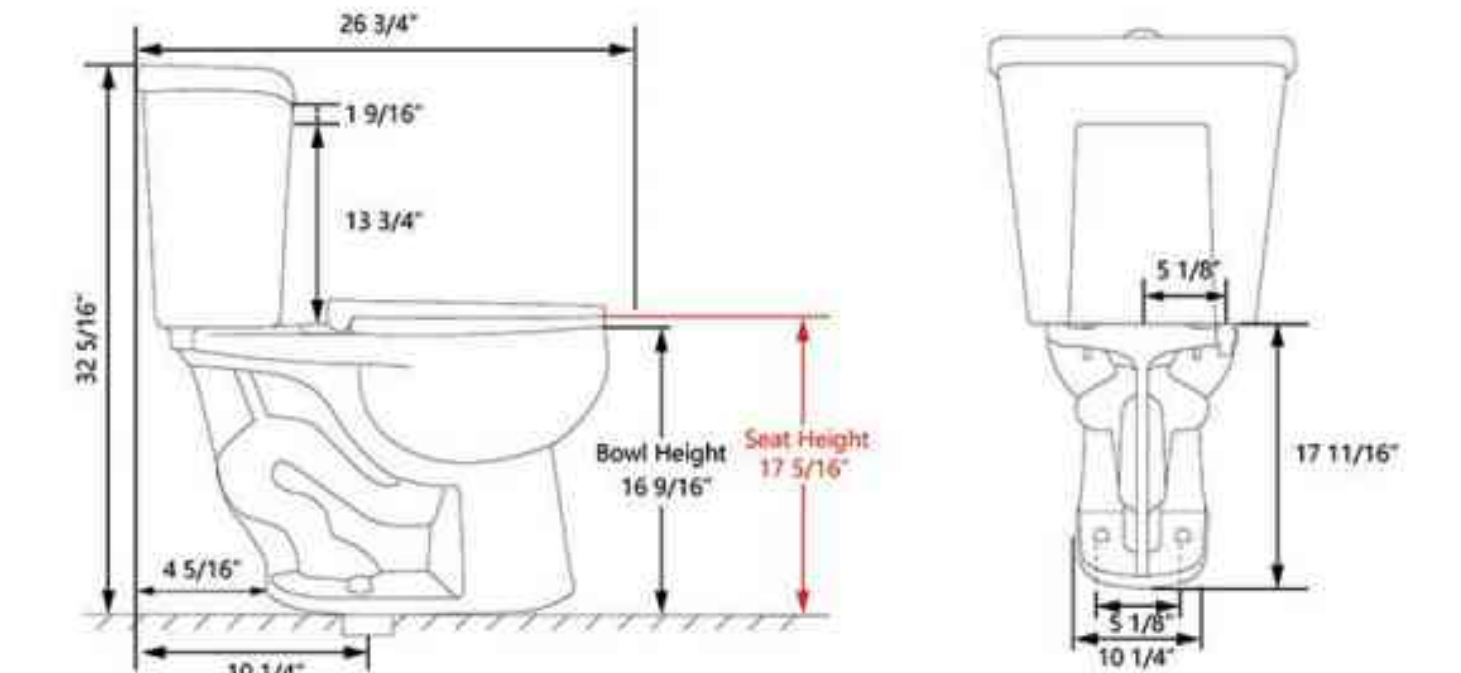

Drawing Unit: in

Elongated toilet seat Single flush water tank

SKU: DV-2F0078

Technical Information

Product	Two-Piece Toilet
Size	28" × 16" × 32"
Materials	Ceramic
Collection	Dynasty

Drawing Unit: in

Elongated toilet seat Dual flush water tank

SKU: DV-2F0077

Technical Information

Product	Two-Piece Toilet
Size	27" × 17" × 32"
Materials	Ceramic
Collection	Dynasty

Drawing Unit: in

Rounded toilet seat Single flush water tank

SKU: DV-2F0079

Technical Information

Product	Two-Piece Toilet
Size	27" × 17" × 32"
Materials	Ceramic
Collection	Dynasty

Drawing Unit: in

Rounded toilet seat Dual flush water tank

SKU: DV-2F52531

Technical Information

Product	Two-Piece Toilet
Size	28" × 16" × 31"
Materials	Ceramic
Collection	Dynasty