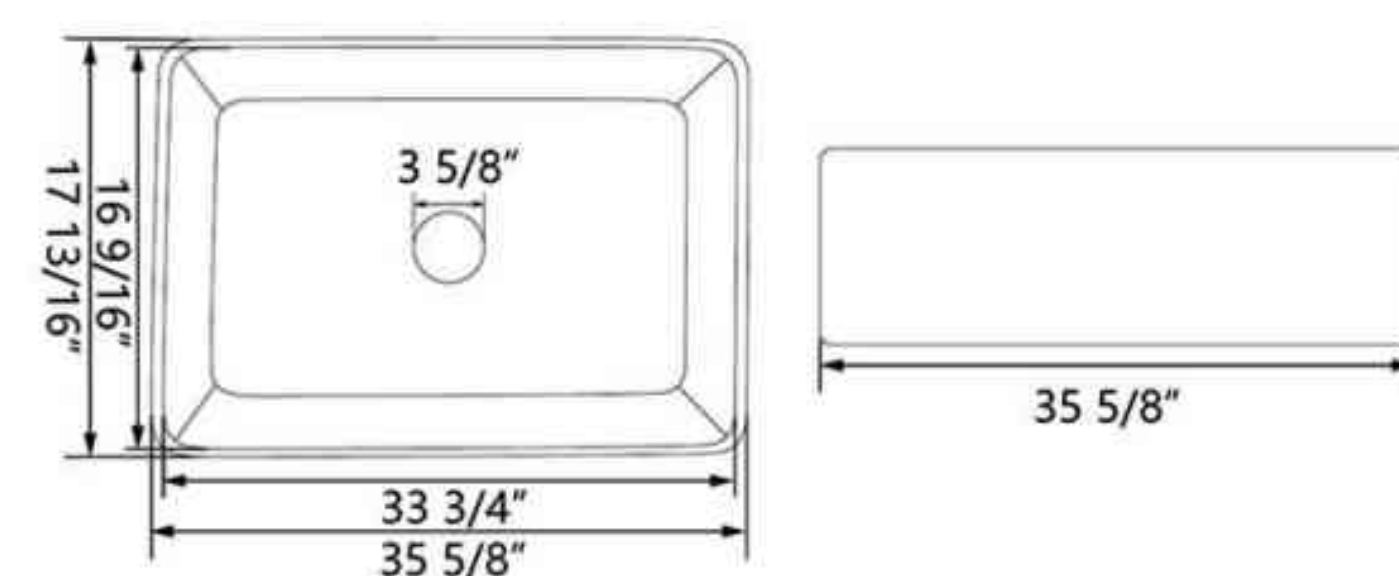

Color Options	
	
DV-1K119 White	DV-1K0082 Black

SKU: DV-1K505

Technical Information

Product	Single Basin Kitchen Sink
Size	36" x 18" x 10"
Materials	Fireclay
Collection	Grove

Drawing Unit: in

Color Options