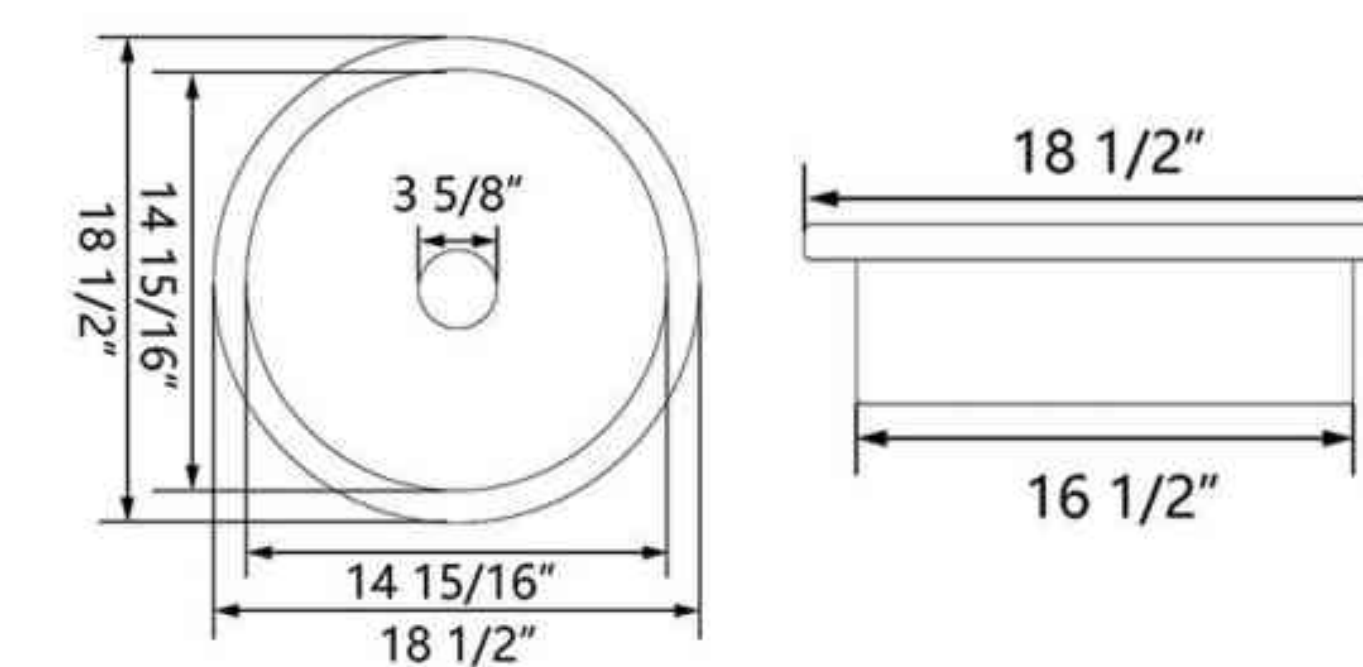

Drawing Unit: in