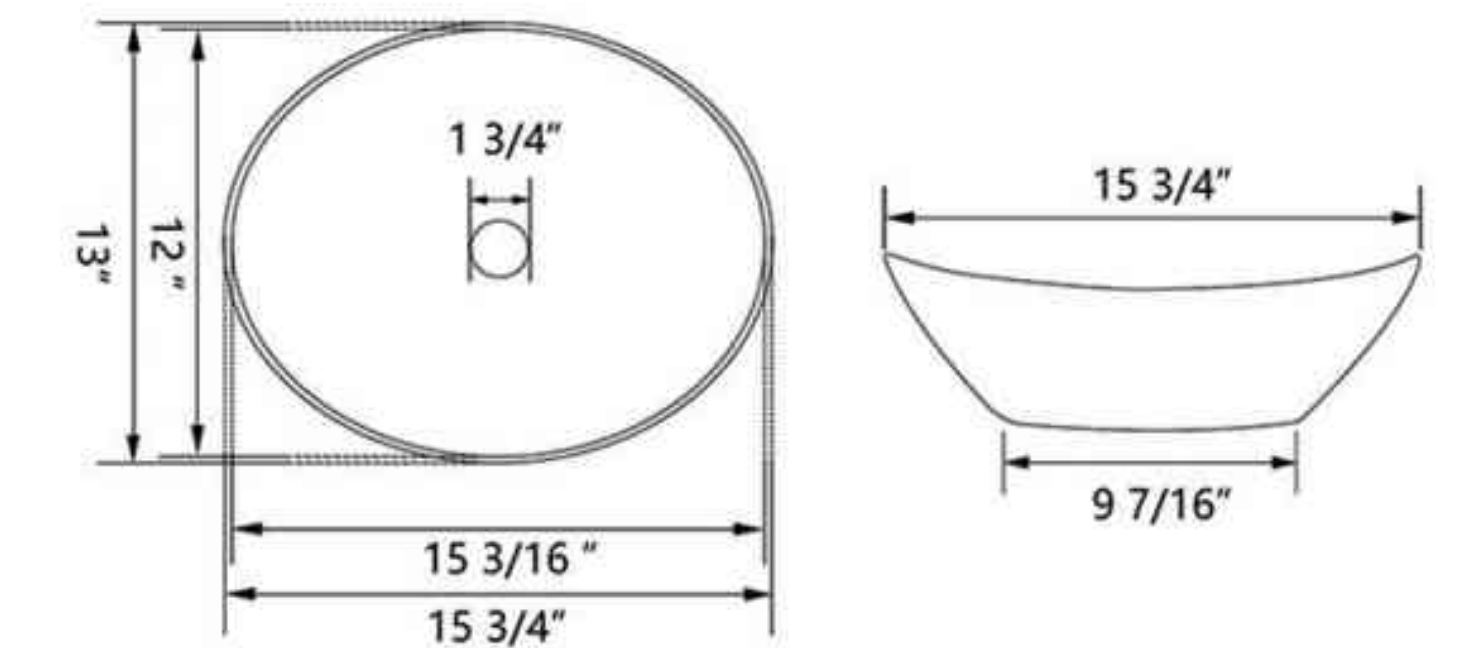

Drawing Unit: in