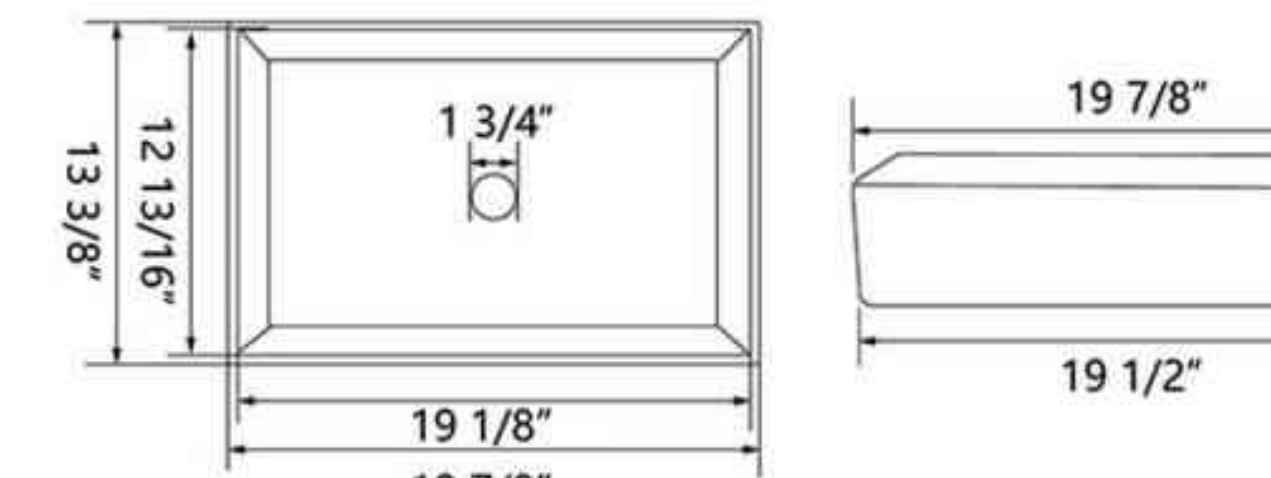

SKU: DV-1V032

Product: Vessel Bathroom Sink
Size: 20" x 13" x 4"
Materials: Ceramic
Collection: Ally