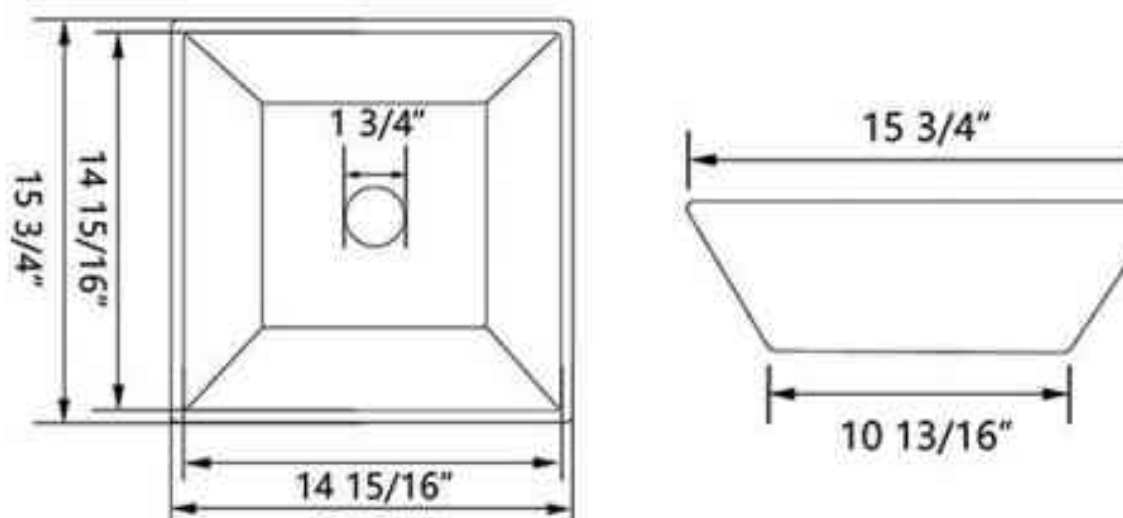

SKU: DV-1V0049

Product: Vessel Bathroom Sink
Size: 20" x 14" x 6"
Materials: Ceramic
Collection: Horizon

SKU: DV-1V231

Product: Vessel Bathroom Sink
Size: 18" x 17" x 6"
Materials: Ceramic
Collection: Dynasty

SKU: DV-1V062

Product: Vessel Bathroom Sink
Size: 18" x 18" x 7"
Materials: Ceramic
Collection: Symmetry

SKU: DV-1V0046

Product: Vessel Bathroom Sink
Size: 20" x 17" x 6"
Materials: Ceramic
Collection: Horizon

SKU: DV-1V063

Product: Vessel Bathroom Sink
Size: 16" x 16" x 6"
Materials: Ceramic
Collection: Symmetry

SKU: DV-1V0088

Product: Vessel Bathroom Sink
Size: 19" x 15" x 5"
Materials: Ceramic
Collection: Ally

SKU: DV-1V432

Product: Vessel Bathroom Sink
Size: 20" x 16" x 6"
Materials: Ceramic
Collection: Prism

SKU: DV-1V0048

Product: Vessel Bathroom Sink
Size: 16" x 12" x 5"
Materials: Ceramic
Collection: Liberty

SKU: DV-1V022

Product: Vessel Bathroom Sink
Size: 16" x 16" x 5"
Materials: Ceramic
Collection: Ace

SKU: DV-1V0047

Product: Vessel Bathroom Sink
Size: 19" x 12" x 5"
Materials: Ceramic
Collection: Ally

SKU: DV-1V0050

Product: Vessel Bathroom Sink
Size: 23" x 17" x 5"
Materials: Ceramic
Collection: Prism

SKU: DV-1V032

Product: Vessel Bathroom Sink
Size: 20" x 13" x 4"
Materials: Ceramic
Collection: Ally