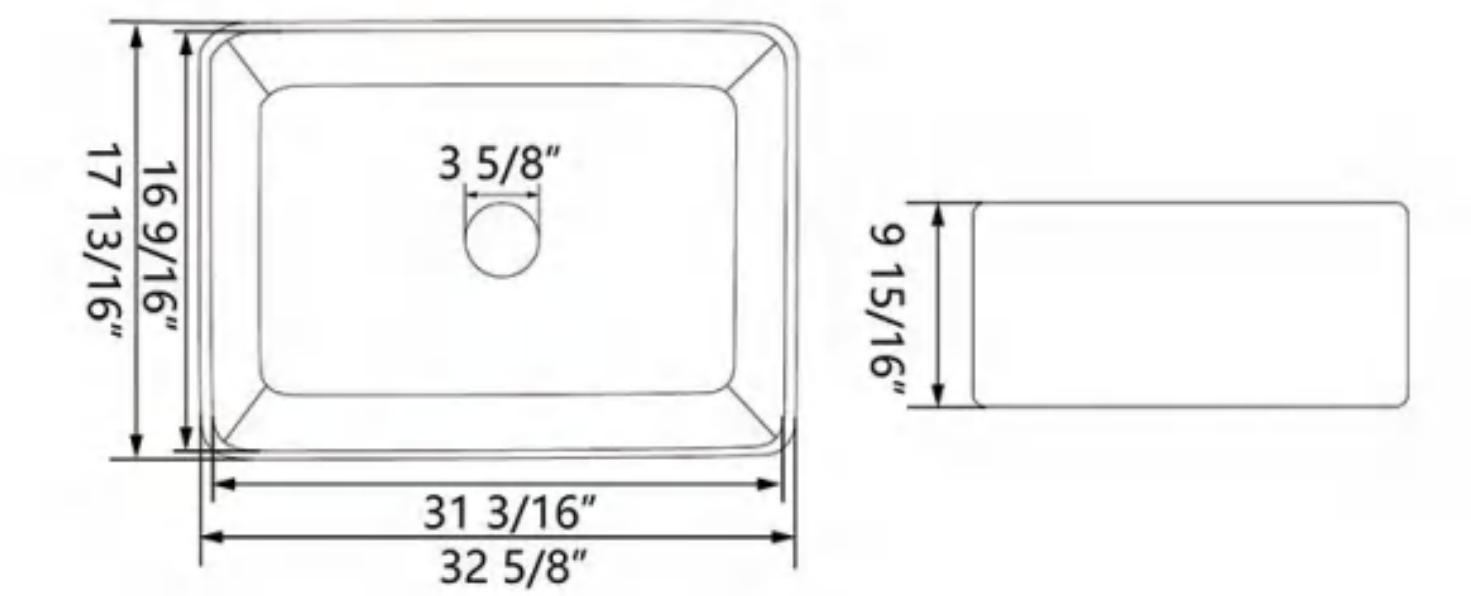

Drawing Unit: in

Color Options

SKU: DV-1K512

Technical Information

Product	Single Basin Kitchen Sink
Size	33" x 18" x 10"
Materials	Fireclay
Collection	Grove

Drawing Unit: in

Color Options

Optional Size