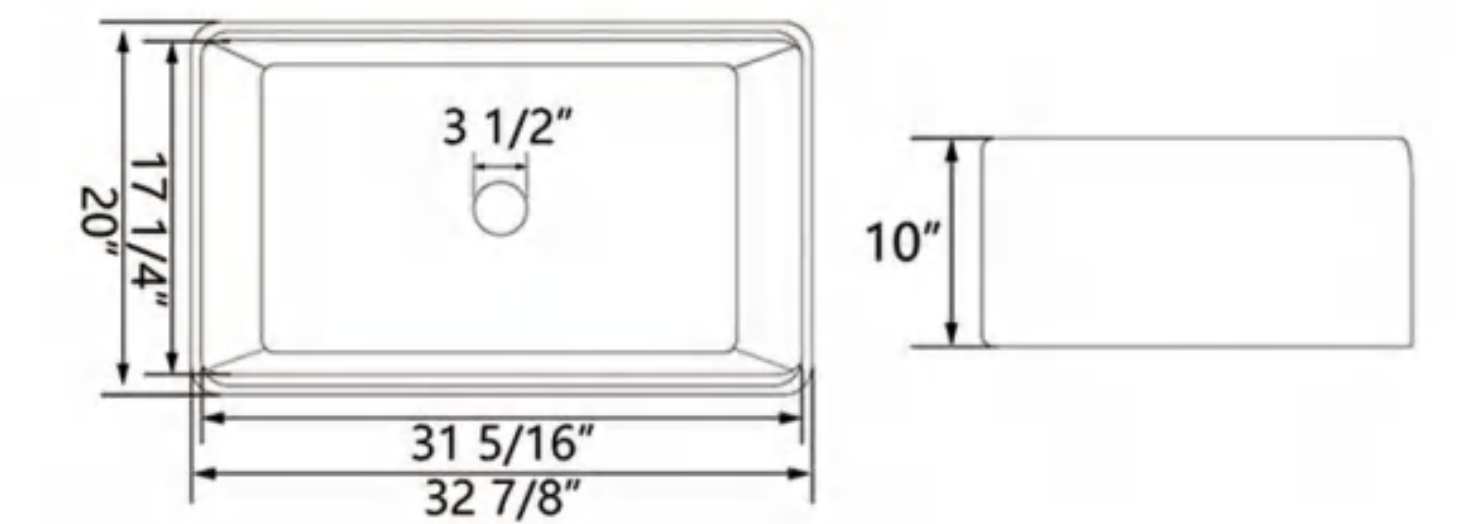

Drawing Unit: in

SKU: DV-1K0067

Technical Information

Product	Single Basin Kitchen Sink
Size	33" × 20" × 10"
Materials	Fireclay
Collection	Solstice

Drawing Unit: in

SKU: DV-1K0068

Technical Information

Product	Double Basin Kitchen Sink
Size	33" × 20" × 10"
Materials	Fireclay
Collection	Solstice