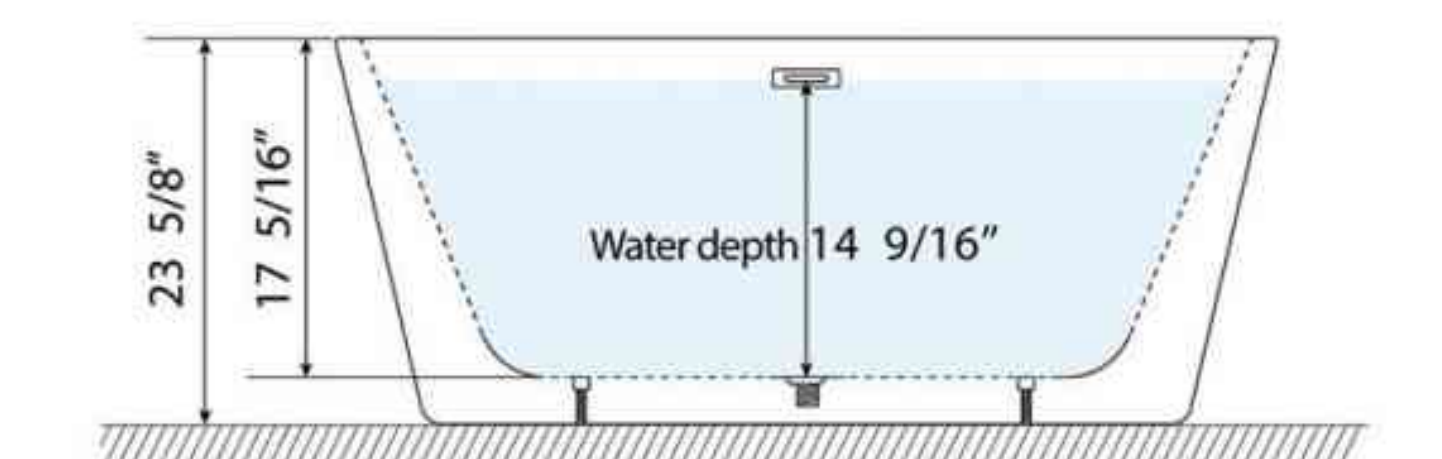

Drawing Unit: in