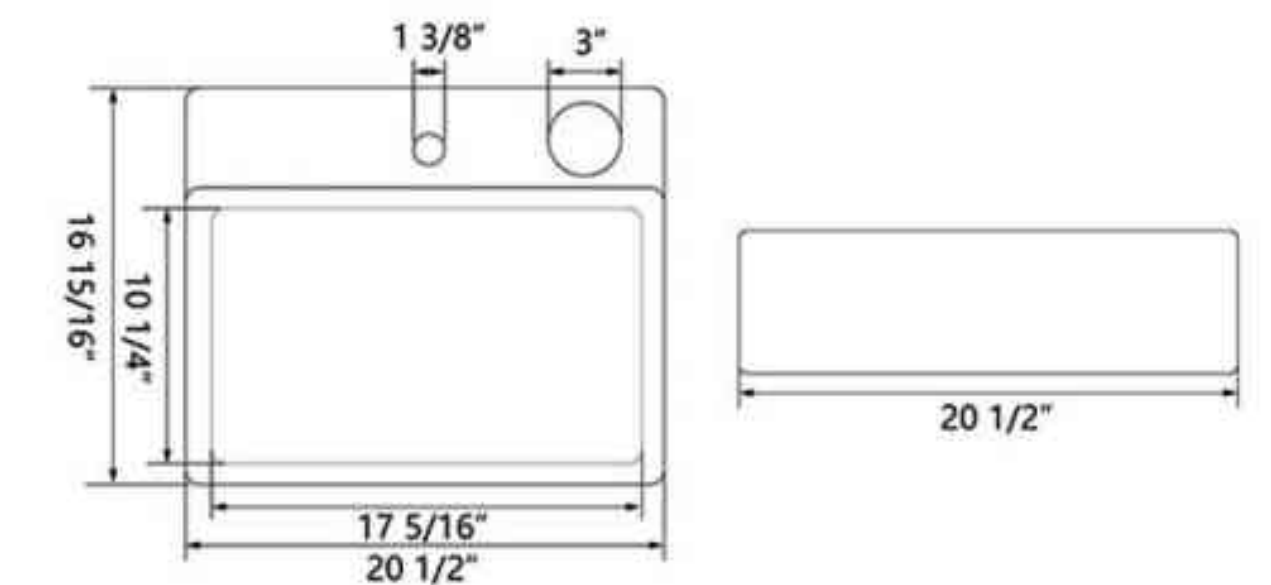

SKU: DV-1V0046

Product: Vessel Bathroom Sink
Size: 20" x 17" x 6"
Materials: Ceramic
Collection: Horizon

SKU: DV-1V063

Product: Vessel Bathroom Sink
Size: 16" x 16" x 6"
Materials: Ceramic
Collection: Symmetry