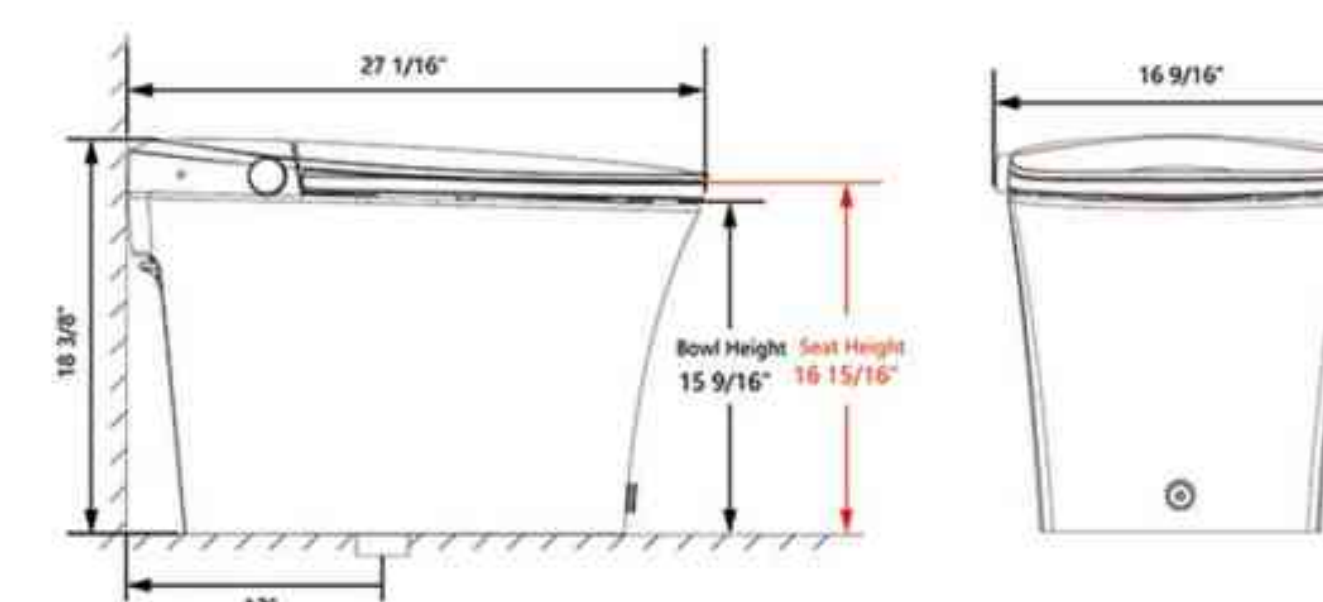

SKU: DV-1S0019

Technical Information	
Product	Smart Toilet
Size	27" x 17" x 18"
Materials	Ceramic

Drawing Unit: in

Features
Tankless Design
Automatic Flush
Rear/Front Cleaning
Instant Heating
Water Temperature Adjustment
Water Pressure Adjustment
UV Cleansing Nozzle
Warm Air Drying
Remote Control
Air Purification System
Night Light
Kick Flush