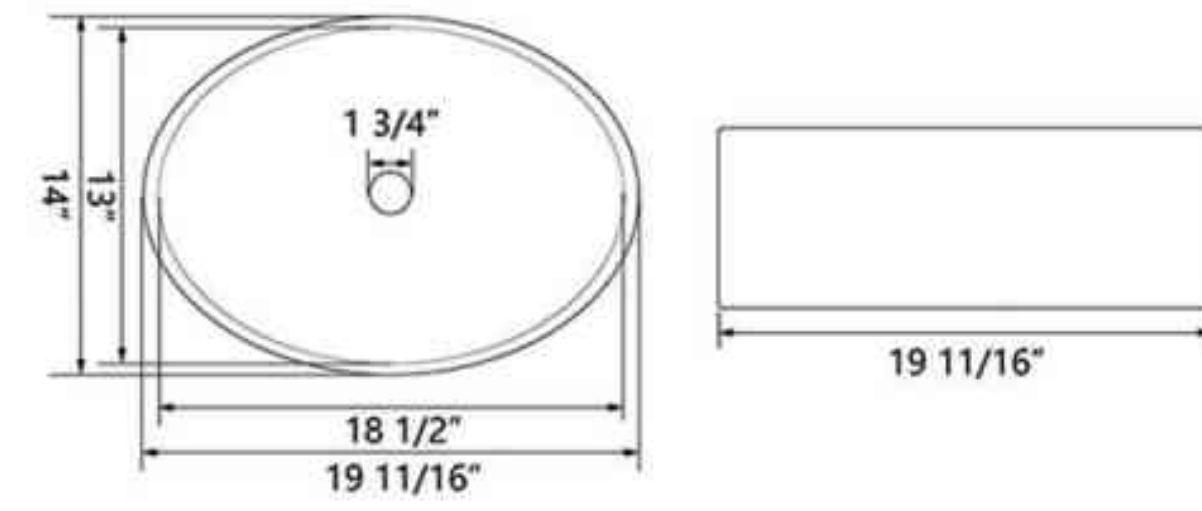

DV-1V0025
Black

Drawing

Unit:in

SKU: DV-1V0049

Product: Vessel Bathroom Sink
Size: 20" x 14" x 6"
Materials: Ceramic
Collection: Horizon

SKU: DV-1V231

Product: Vessel Bathroom Sink
Size: 18" x 17" x 6"
Materials: Ceramic
Collection: Dynasty