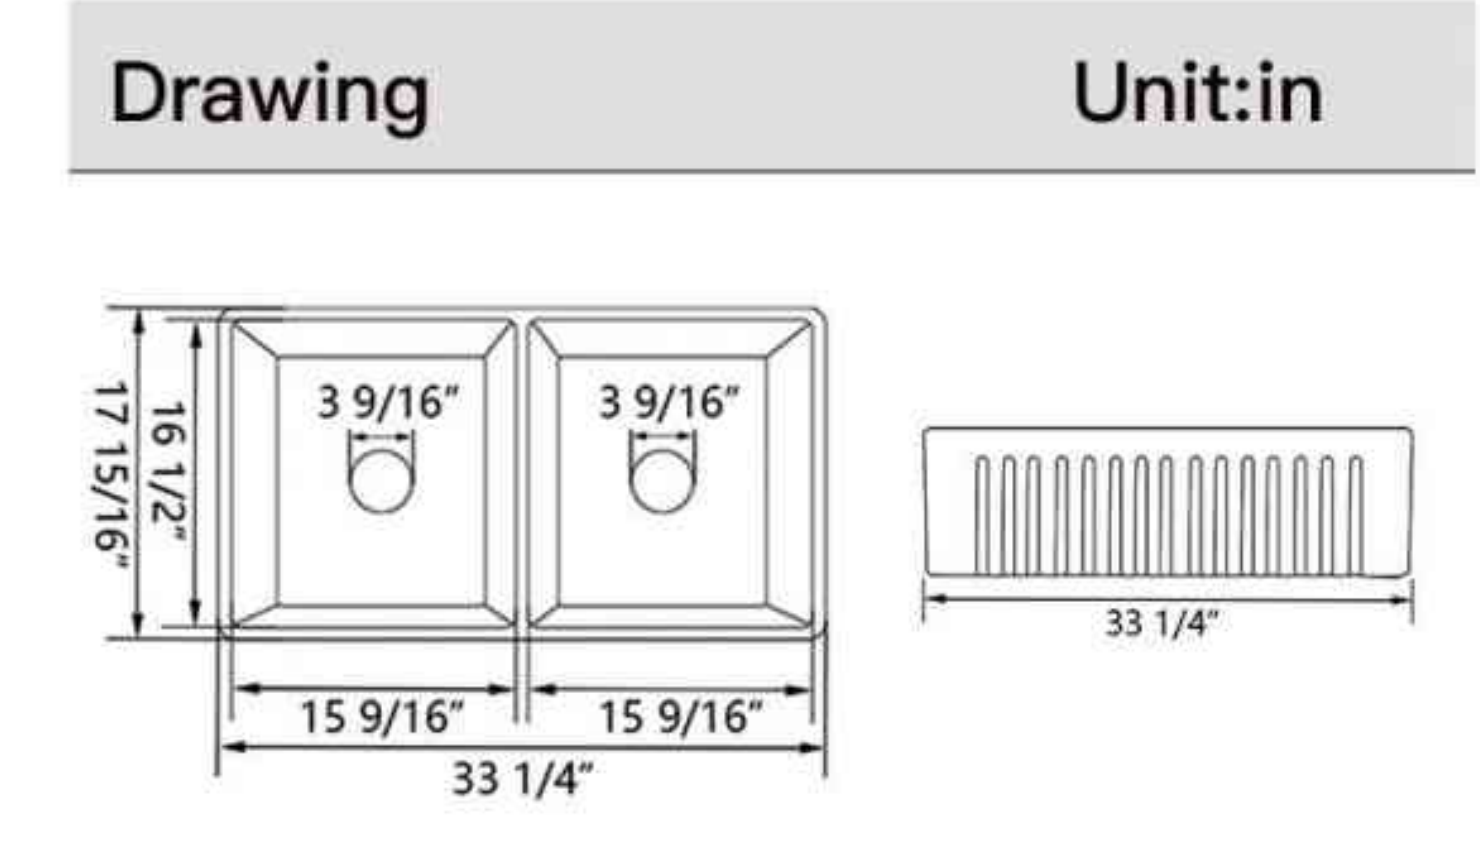

SKU: DV-1K028

Technical Information	
Product	Double Basin Kitchen Sink
Size	33" x 18" x 10"
Materials	Ceramic
Collection	Eclipse

Color Options	
DV-1K028 White	DV-1K0080 Black