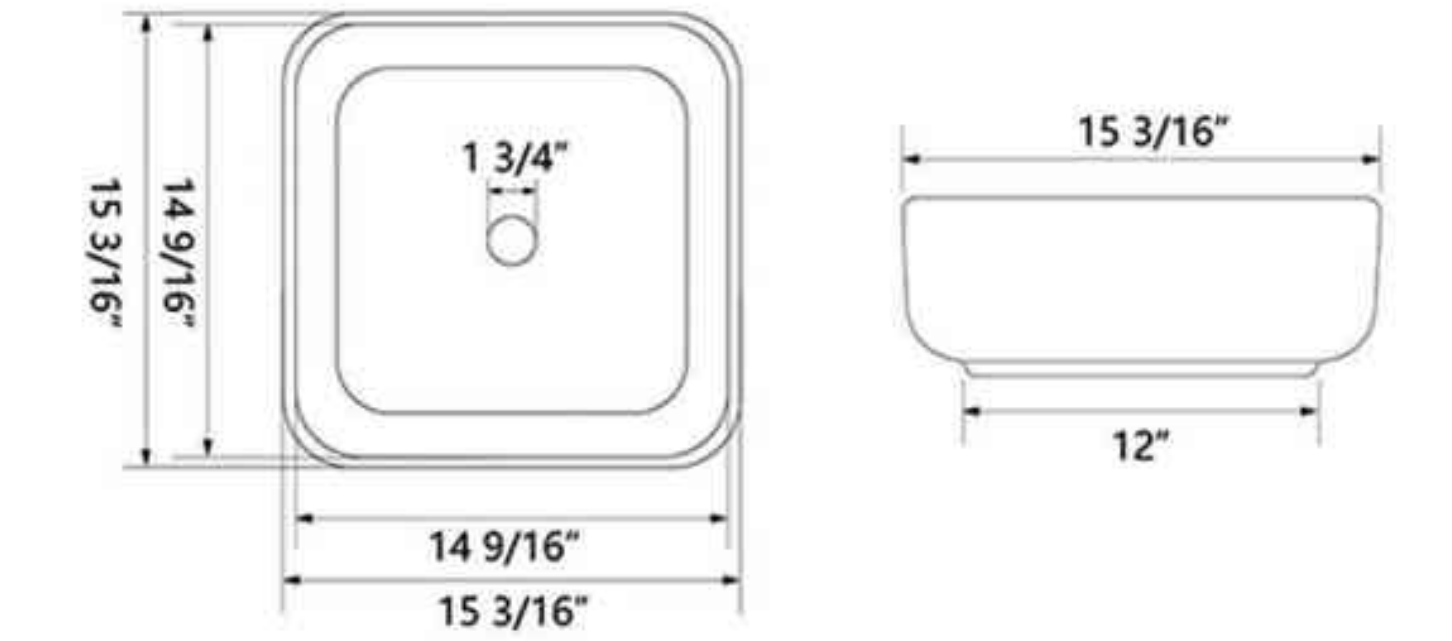

Drawing Unit: in

Color Options

SKU: DV-1V021

Technical Information

Product	Vessel Bathroom Sink
Size	15" x 15" x 5"
Materials	Ceramic
Collection	Ace

Drawing Unit: in

Color Options

SKU: DV-1V081L/R