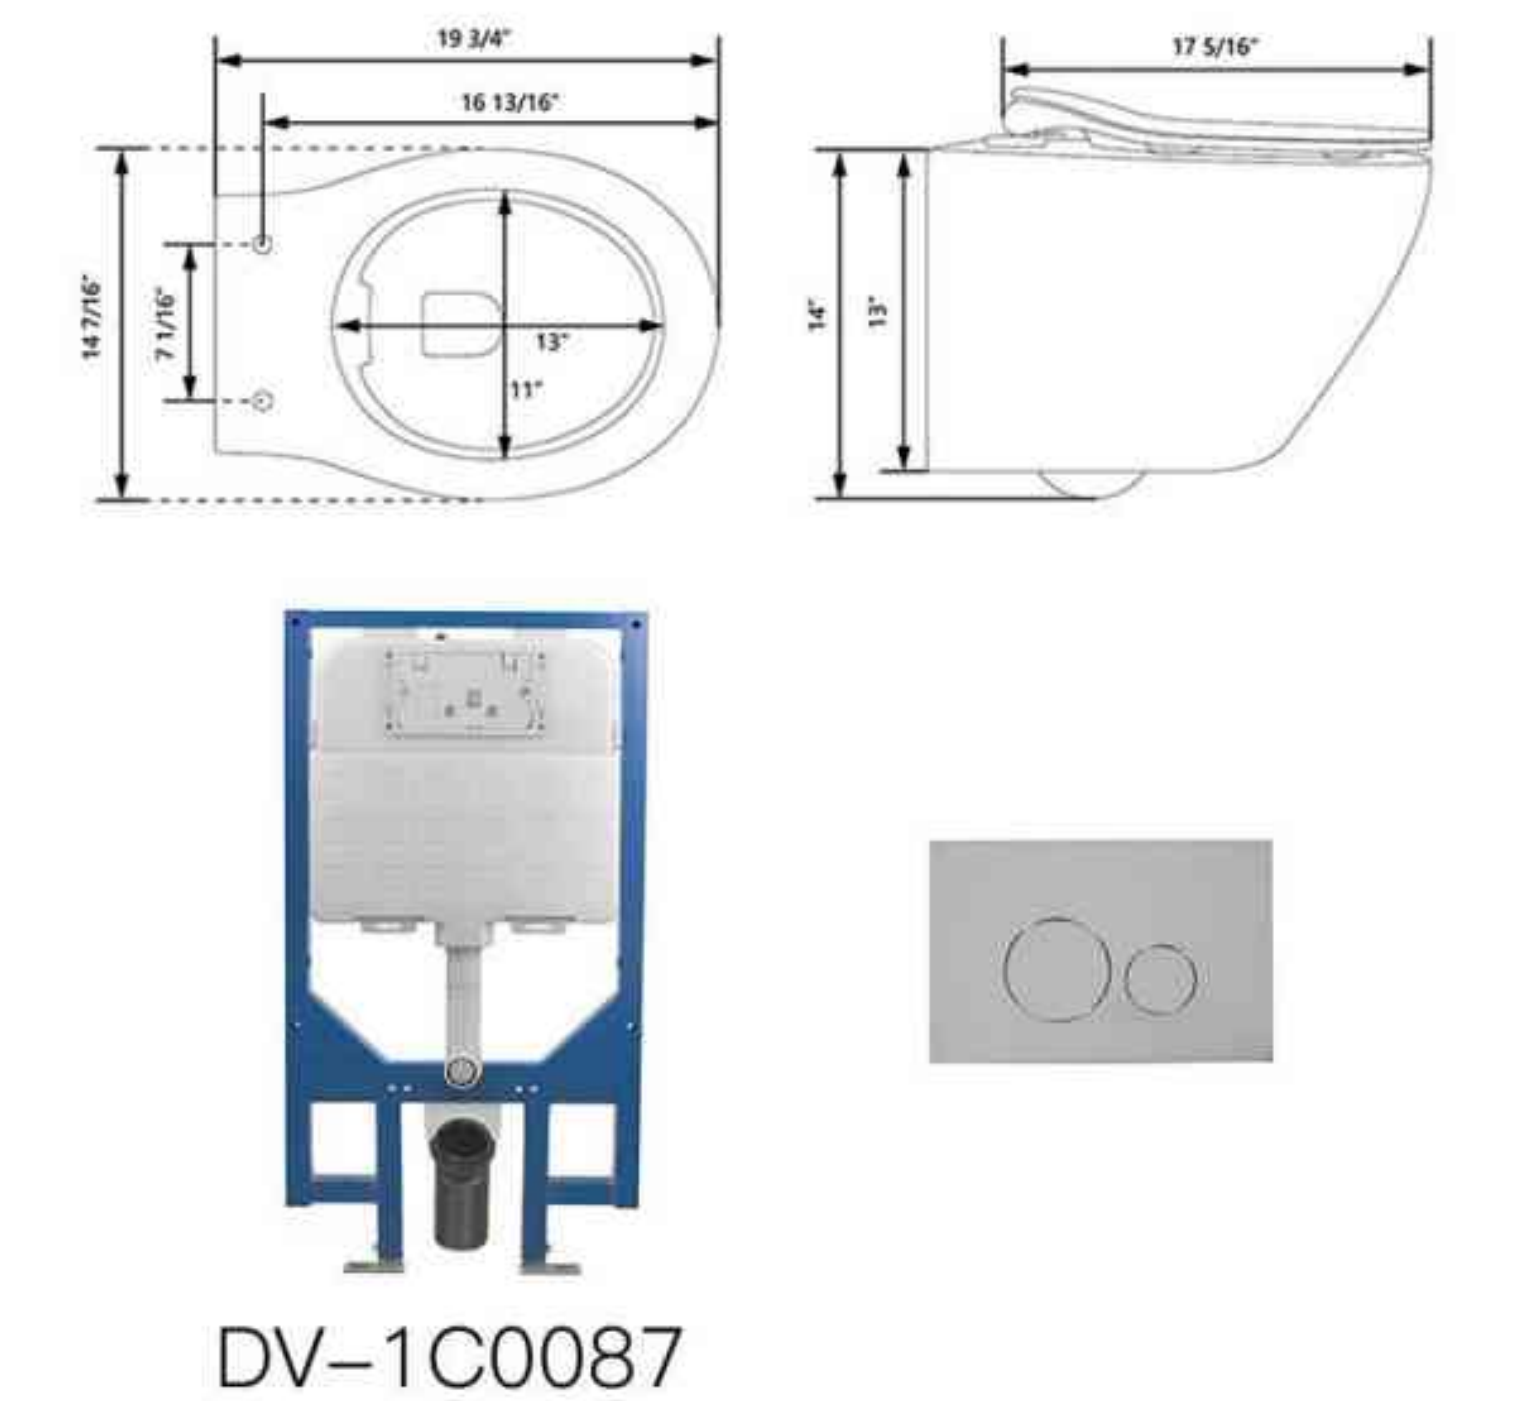

Product	Two-Piece Toilet
Size	27" × 17" × 32"
Materials	Ceramic
Collection	Dynasty

Drawing Unit: in

Rounded toilet seat Dual flush water tank

SKU: DV-2F52531

Technical Information

Product	Two-Piece Toilet
Size	28" × 16" × 31"
Materials	Ceramic
Collection	Dynasty

Drawing Unit: in

SKU: DV-1F0069

Technical Information

Product	Wall-Hung Toilet
Size	20" × 14" × 14"
Materials	Ceramic
Included	Concealed Tank/Button
Collection	Liberty

Drawing Unit: in

SKU: DV-1F0070

Technical Information

Product	Wall-Hung Toilet
Size	20" × 15" × 14"
Materials	Ceramic
Included	Concealed Tank/Button
Collection	Liberty

Drawing Unit: in

SKU: DV-1F52626

Product: One-Piece Toilet
Size: 29" x 16" x 27"
Materials: Ceramic
Collection: Concord