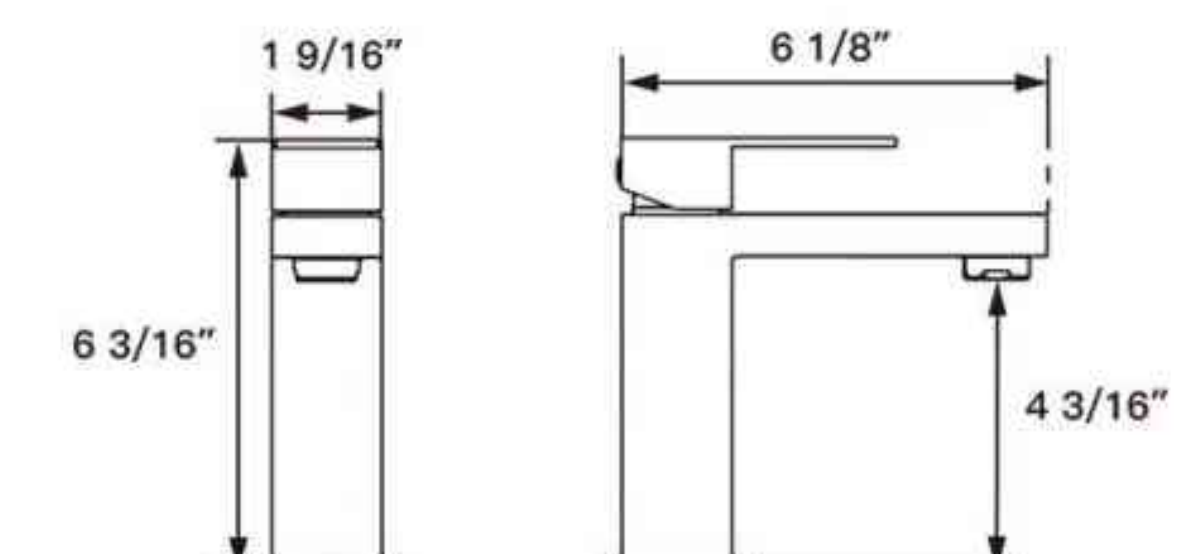

SKU: DV-1J82903

Product: Bathroom Faucet
Size: 6" × 2" × 7"
Materials: Stainless Steel
Collection: Ursa