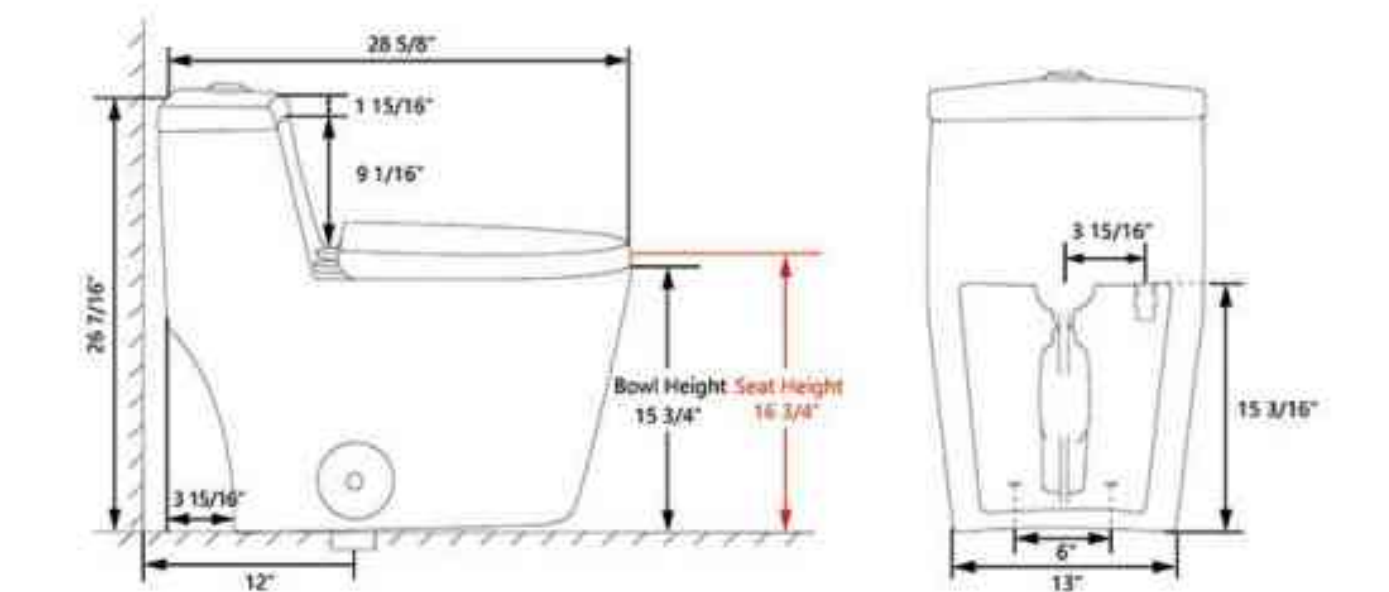

SKU: DV-1F52636

Product: One-Piece Toilet
Size: 29" x 15" x 26"
Materials: Ceramic
Collection: Prism