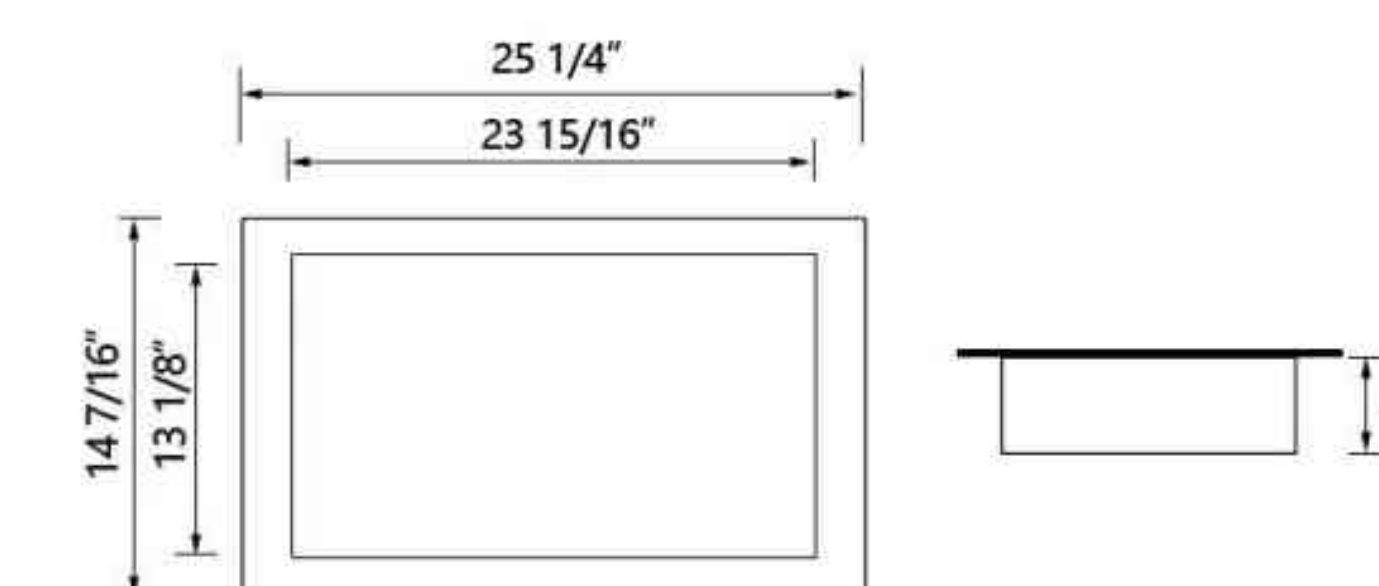

SKU: DV-1SN0112

Technical Information

Product	Double Shelf Shower Niche
Size	24" x 16" x 4"
Materials	Stainless Steel

Drawing

Unit: in

SKU: DV-1SN0113

Technical Information

Product	Double Shelf Shower Niche
Size	25" x 14" x 4"
Materials	Stainless Steel

Drawing

Unit: in

SKU: DV-1SN0115

Technical Information

Product	Rectangular Shower Niche
Size	25" x 14" x 4"
Materials	Stainless Steel

Drawing

Unit: in

DeerValley®