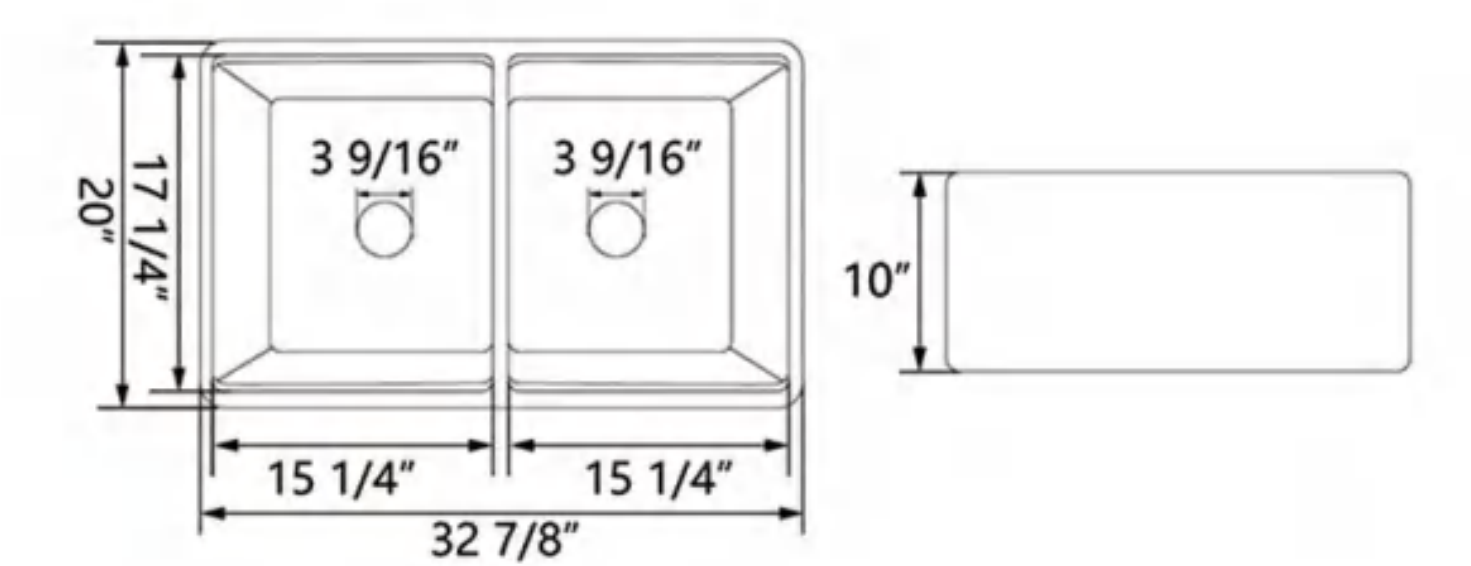

Drawing Unit: in