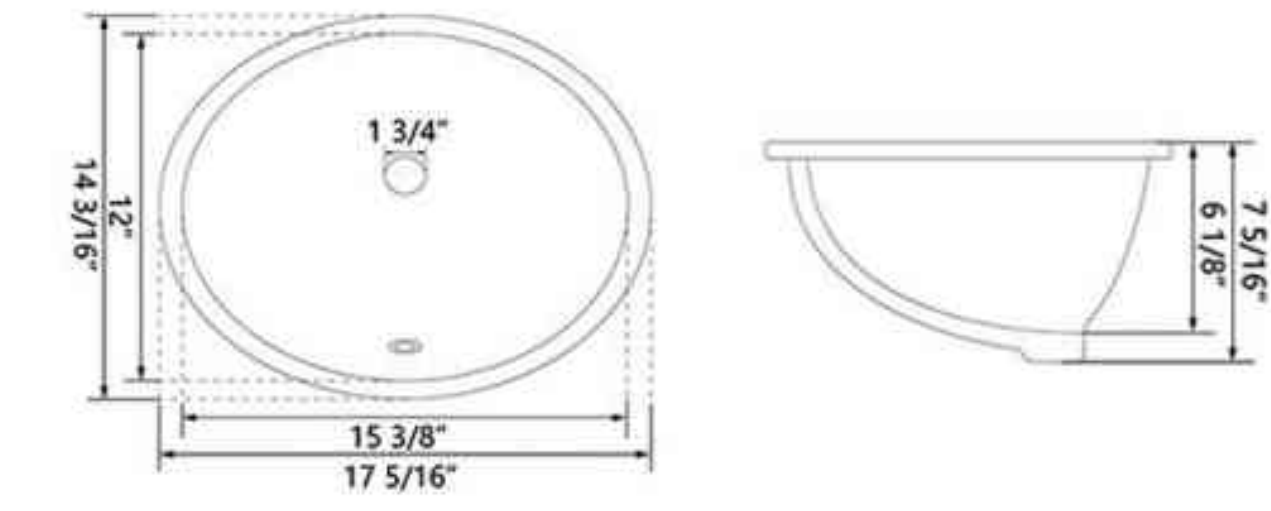

Drawing Unit: in

Color Options

SKU: DV-1U301

Product: Undermount Bathroom Sink
 Size: 17" × 13" × 7"
 Materials: Ceramic
 Collection: Liberty

SKU: DV-1U302

Product: Undermount Bathroom Sink
 Size: 17" × 14" × 7"
 Materials: Ceramic
 Collection: Liberty