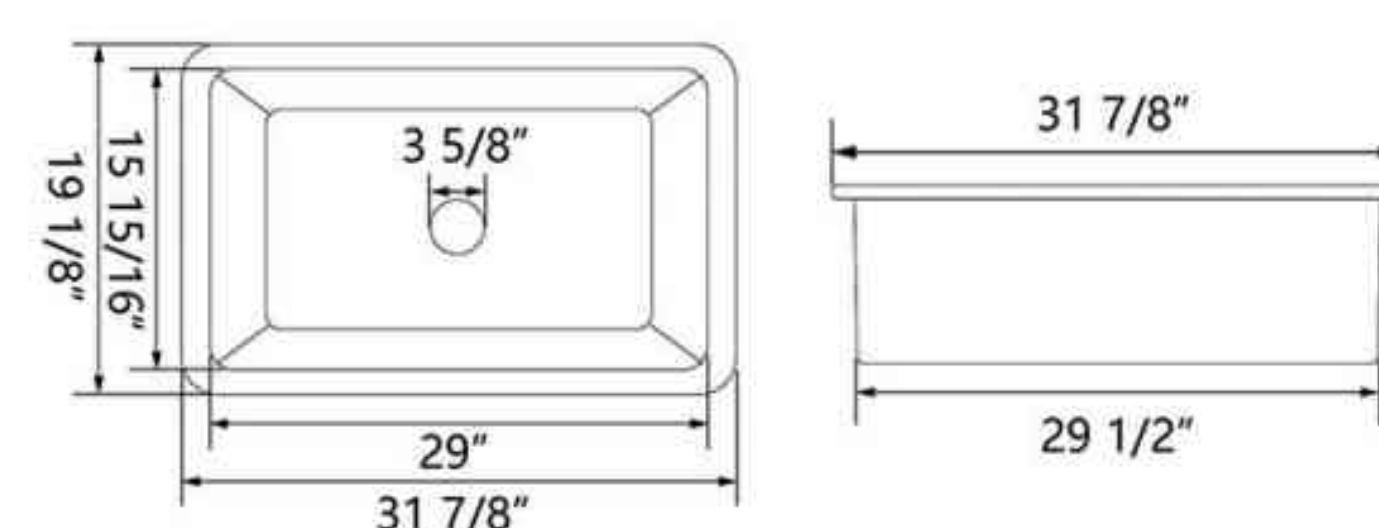

Color Options

Drawing

Unit:in