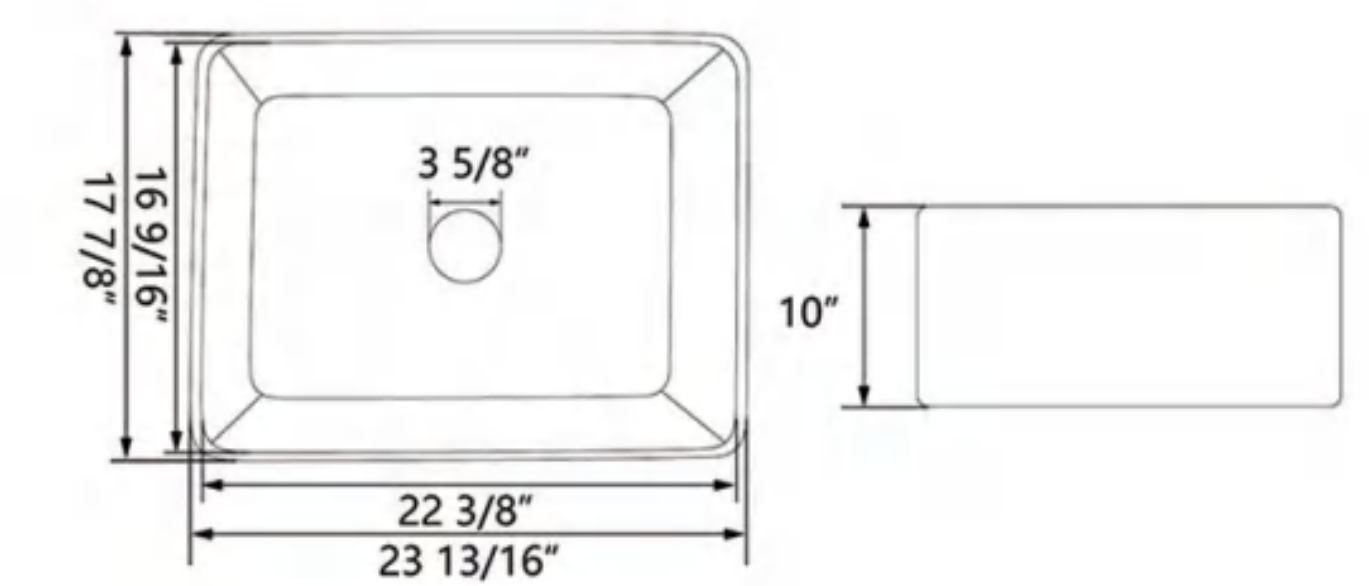

SKU: DV-1K501

Technical Information

Product	Single Basin Kitchen Sink
Size	24" x 18" x 10"
Materials	Fireclay
Collection	Perch

Color Options

DV-1K501
White

DV-1K0012
Black

Drawing

Unit:in