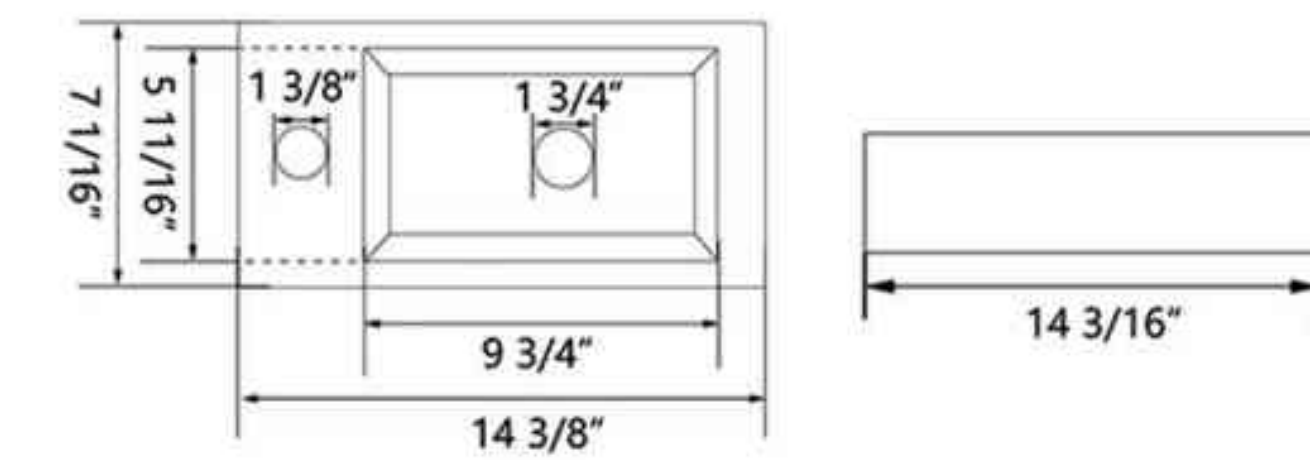

Technical Information

Product	Vessel Bathroom Sink
Size	14" x 7" x 4"
Materials	Ceramic
Collection	Liberty

Drawing Unit: in