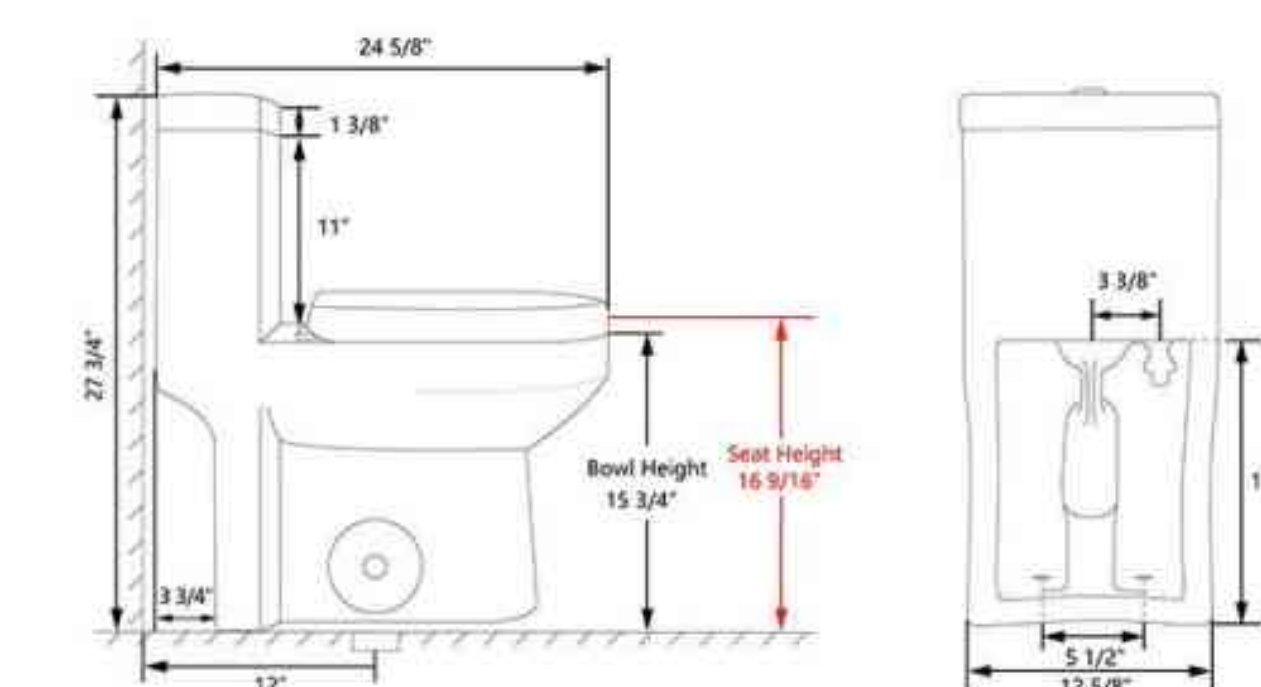

SKU: DV-1S0018

Technical Information	
Product	Smart Toilet Seat
Size	20" x 5" x 15"
Materials	PP

Drawing Unit: in

- | Features |
|------------------------------|
| Soft Close |
| Posterior/Anterior Cleansing |
| Instant Heating |
| Oscillating Cleansing |
| Hot & Cold Massage Cleansing |
| Bubble Cleansing |
| Water Temperature Adjustment |
| Water Pressure Adjustment |
| Night Light |
| Remote Control |
| Warm Air Drying |

SKU: DV-1F52812

Technical Information

Product	One-piece Toilets
Size	25" x 13" x 28"
Materials	Ceramic
Color Option	Black/Grey/Beige
Dual-Flush Button	Chrome/Gold/Black
Collection	Liberty

Drawing

Unit: in