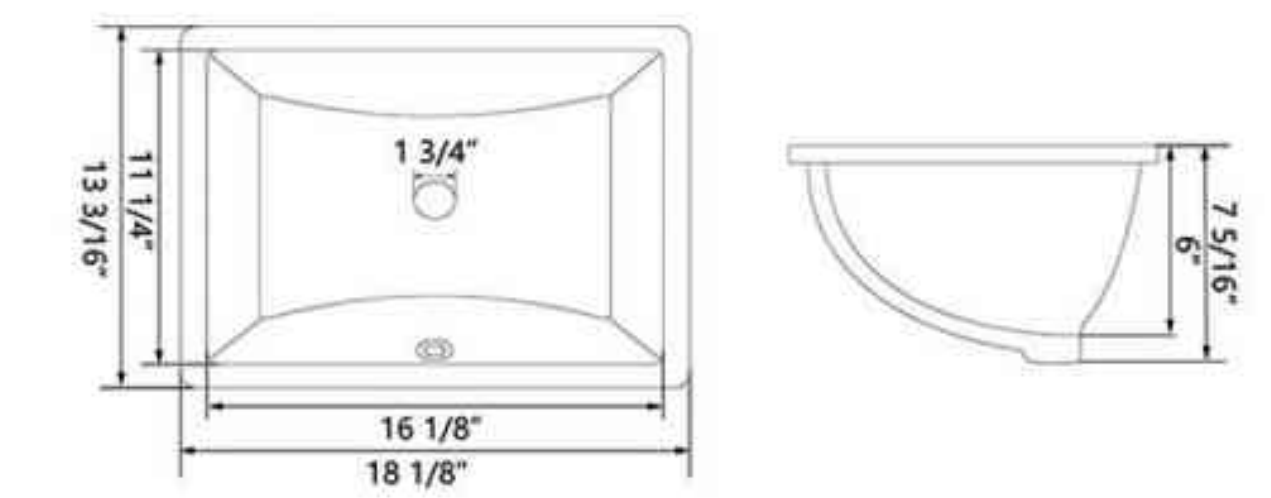

SKU: DV-1U306

Product: Undermount Bathroom Sink
Size: 18" × 13" × 7"
Materials: Ceramic
Collection: Ursa