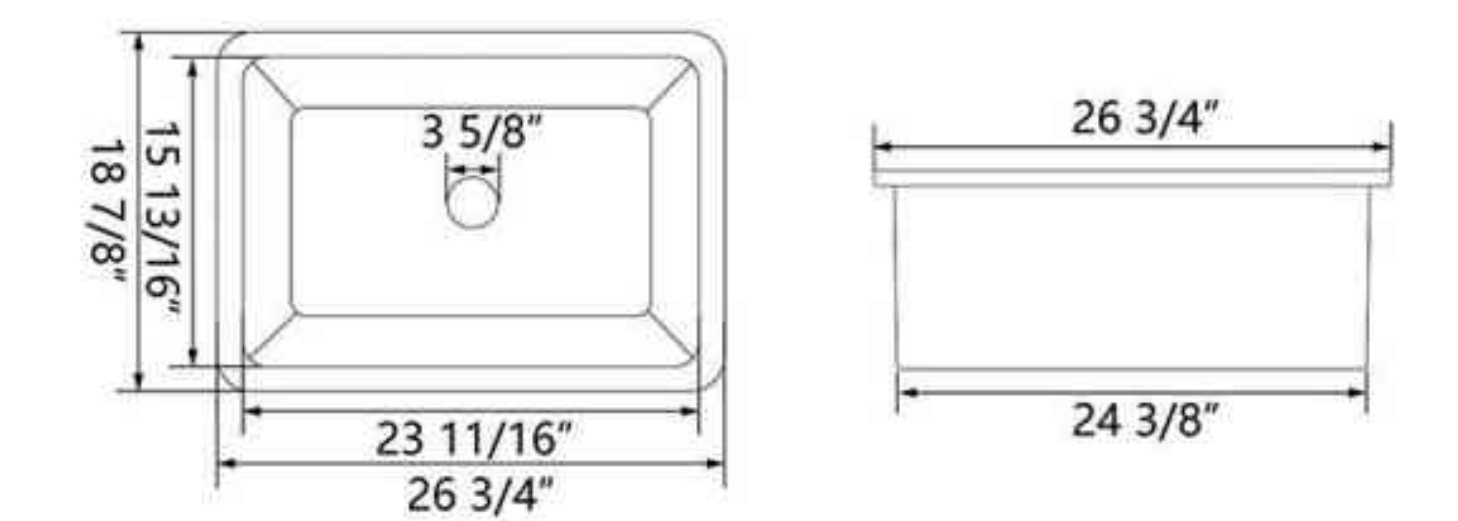

Drawing

Unit:in