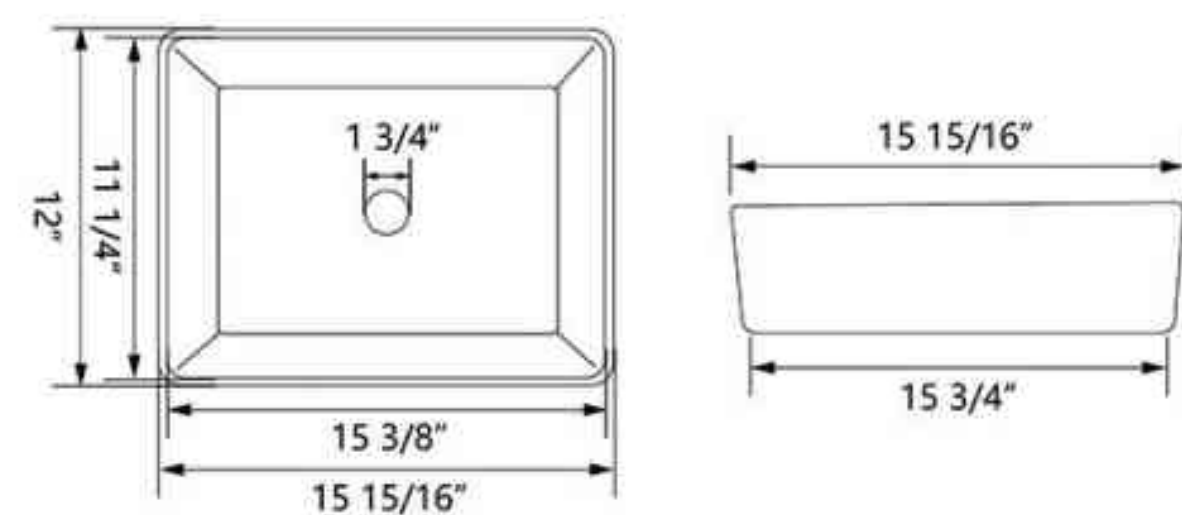

SKU: DV-1V022

Product: Vessel Bathroom Sink
Size: 16" x 16" x 5"
Materials: Ceramic
Collection: Ace