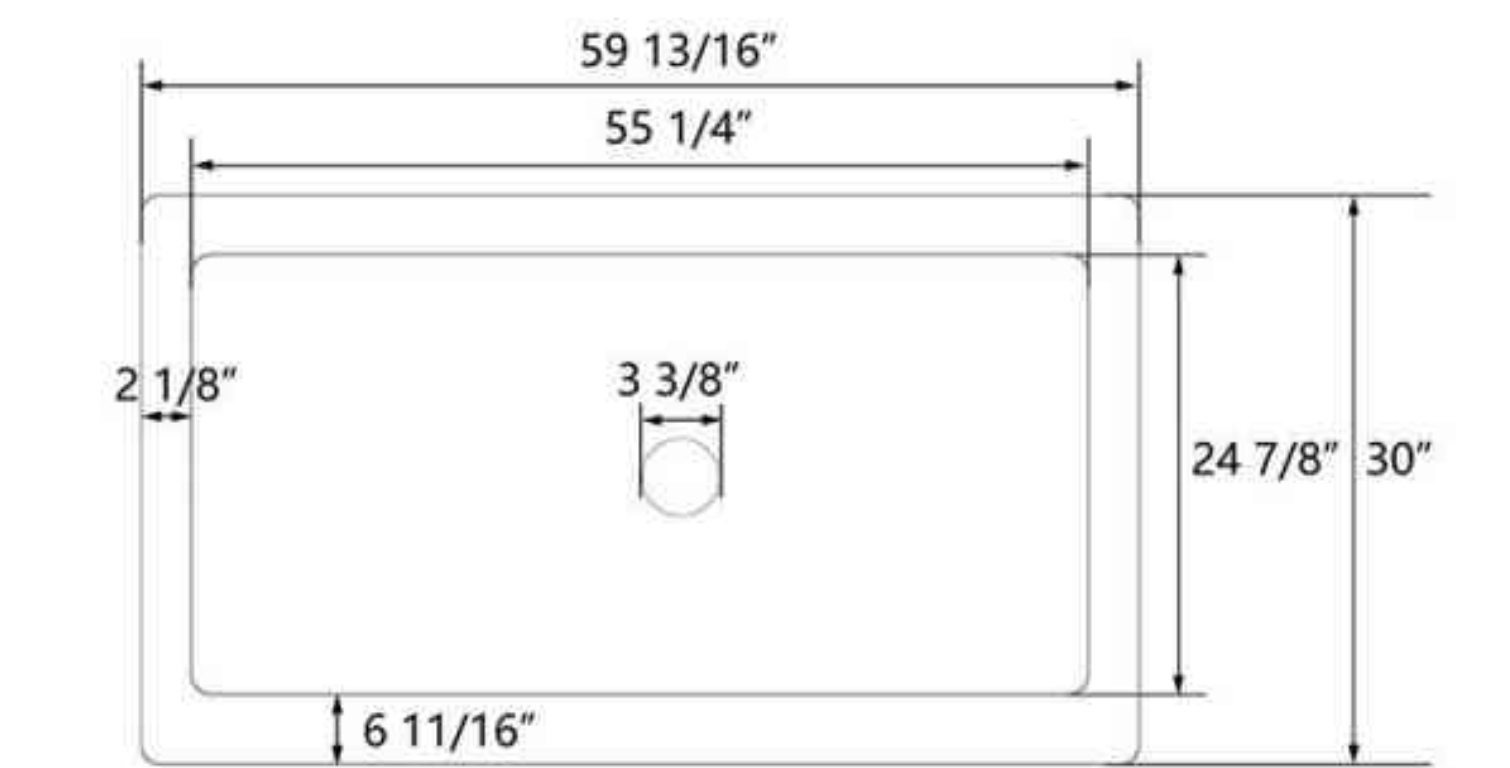

Drawing Unit: in

Size Options

			
DV-1SB100 60" x 30" x 4"	DV-1SB103 60" x 32" x 4"	DV-1SB105 60" x 34" x 4"	DV-1SB106 60" x 36" x 4"

DeerValley®

Shower Niche

Keep your shower or any space organized and clutter-free with our recessed shower niche. Crafted from durable stainless steel, it installs discreetly into walls, providing stylish, convenient storage. Built to withstand daily use, the niche is a clever storage solution that maximizes every inch of space.

SKU: DV-1SN0112

Technical Information

Product	Double Shelf Shower Niche
Size	24" x 16" x 4"
Materials	Stainless Steel

Drawing

Unit: in

SKU: DV-1SN0113

Technical Information

Product	Double Shelf Shower Niche
Size	25" x 14" x 4"
Materials	Stainless Steel