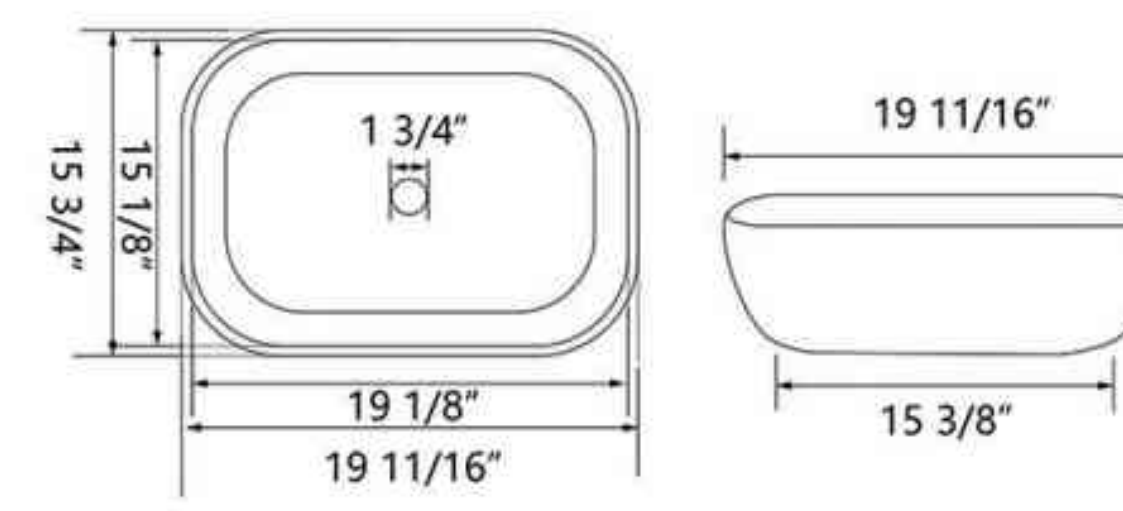

SKU: DV-1V0048

Product: Vessel Bathroom Sink
Size: 16" x 12" x 5"
Materials: Ceramic
Collection: Liberty