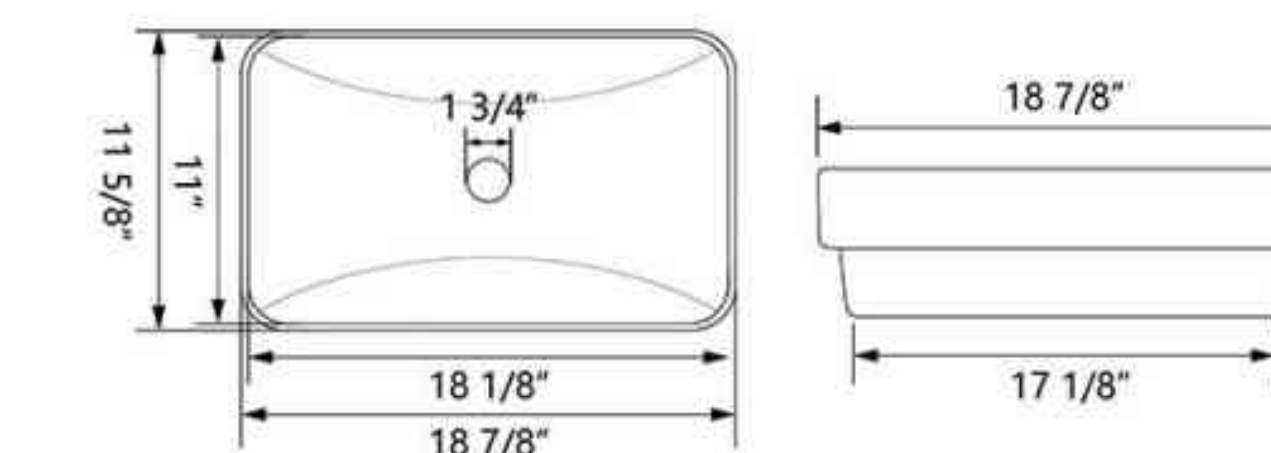

SKU: DV-1V0047

Product: Vessel Bathroom Sink
Size: 19" x 12" x 5"
Materials: Ceramic
Collection: Ally

SKU: DV-1V0050

Product: Vessel Bathroom Sink
Size: 23" x 17" x 5"
Materials: Ceramic
Collection: Prism