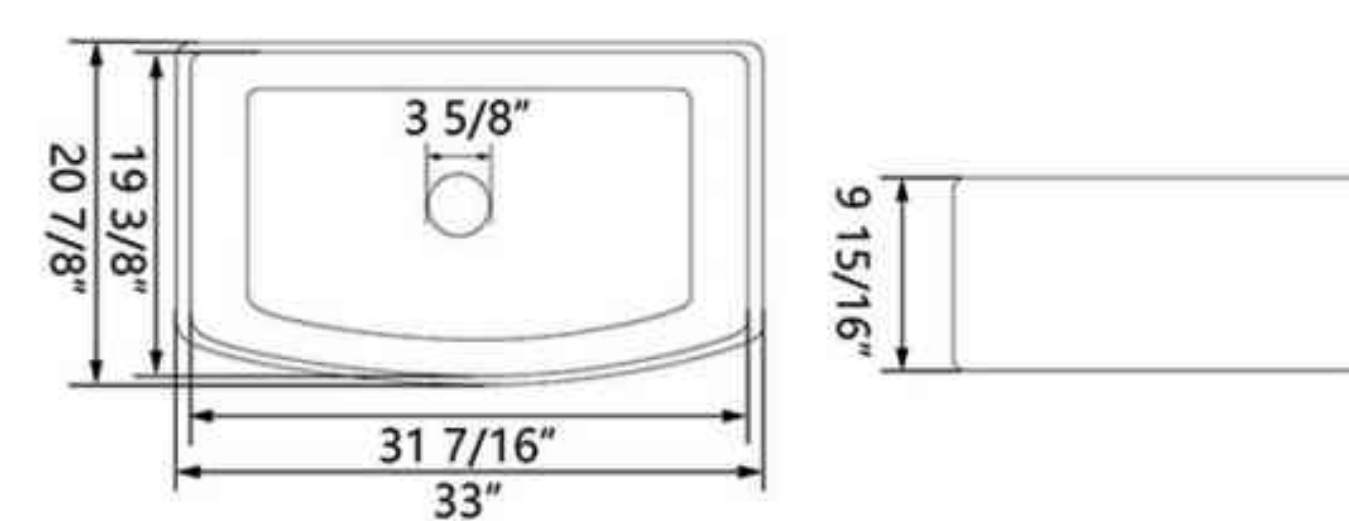

Drawing Unit:in