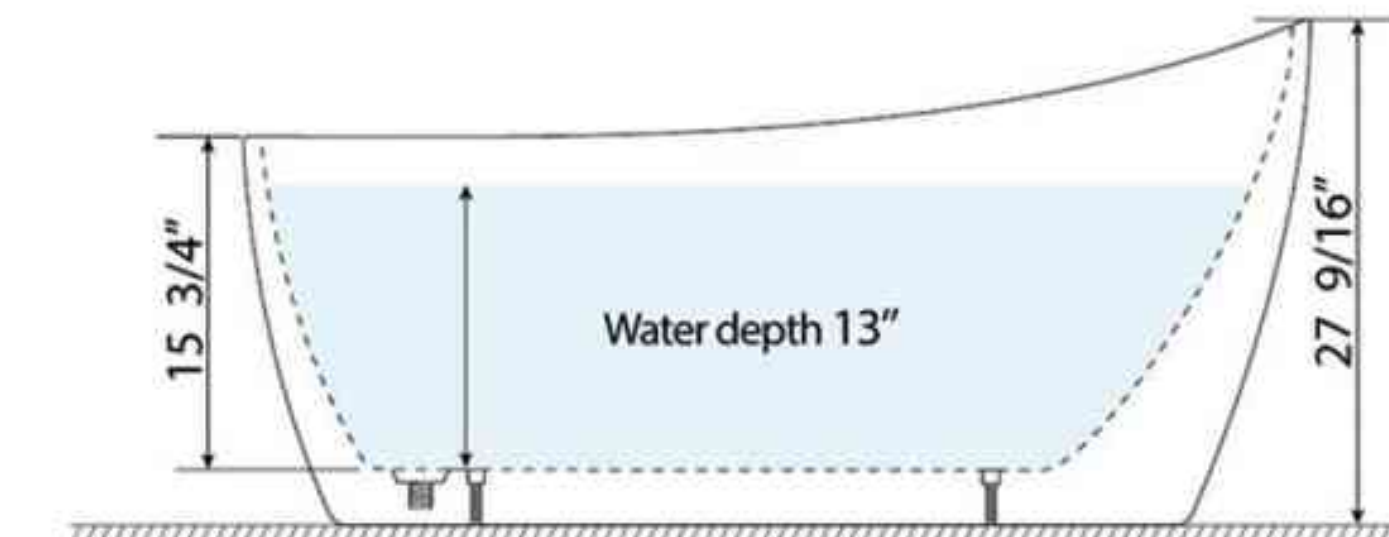

Drawing Unit: in