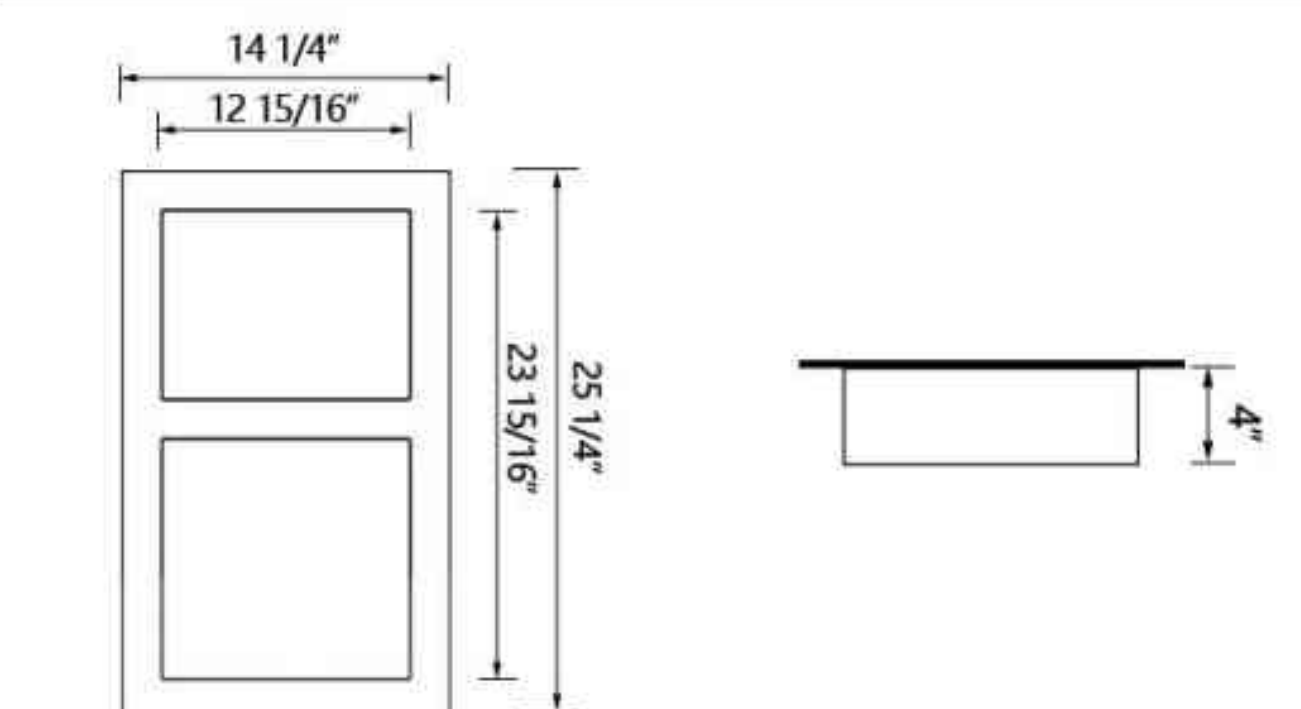

Drawing

Unit: in