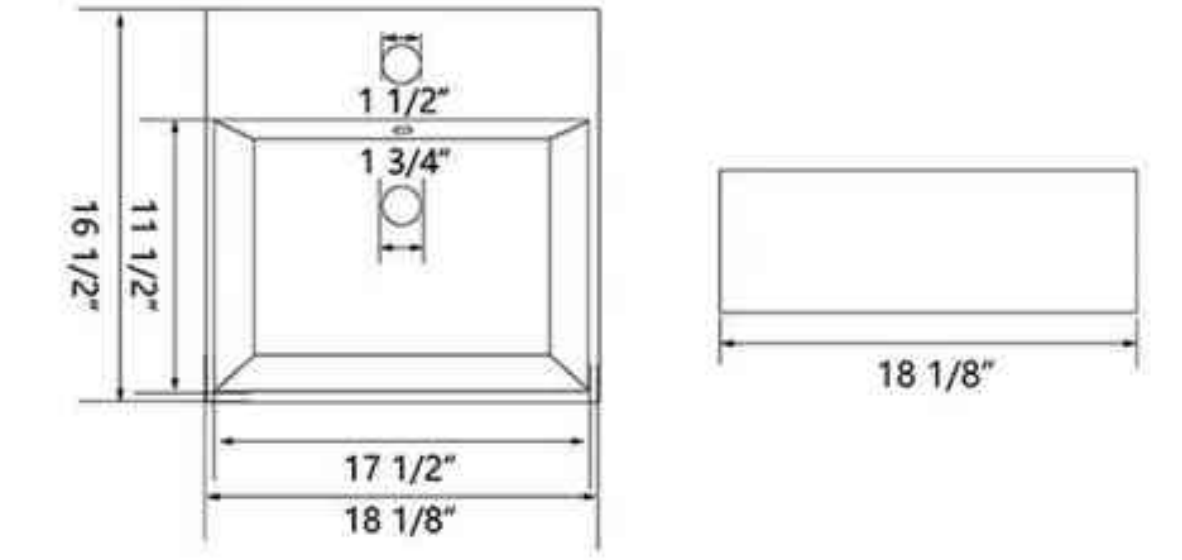

DV-1V0025
Black

Drawing

Unit:in

SKU: DV-1V0049

Product: Vessel Bathroom Sink
Size: 20" x 14" x 6"
Materials: Ceramic
Collection: Horizon

SKU: DV-1V231

Product: Vessel Bathroom Sink
Size: 18" x 17" x 6"
Materials: Ceramic
Collection: Dynasty