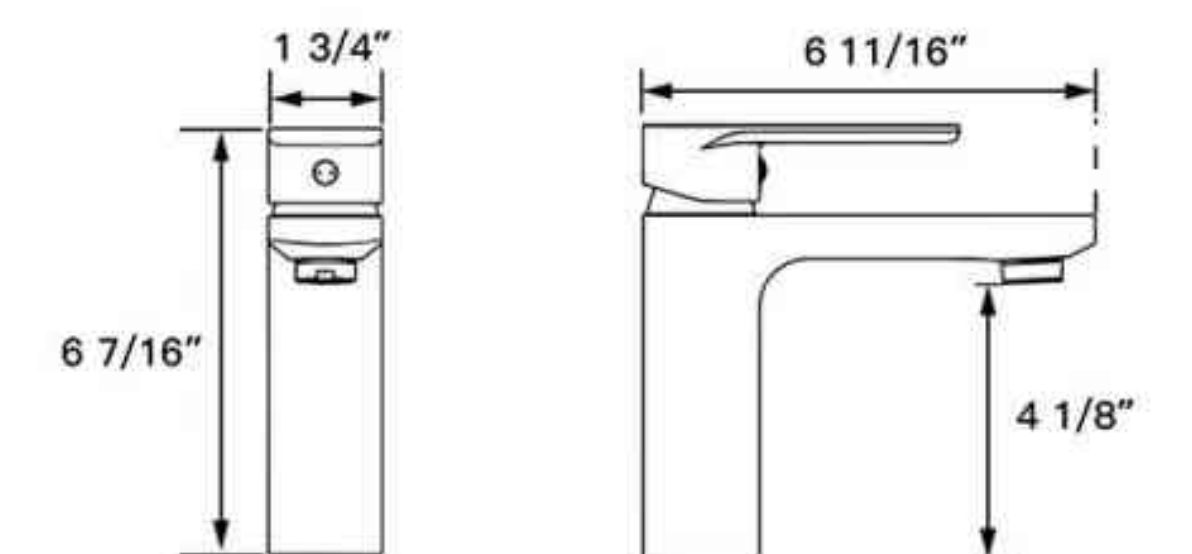

SKU: DV-1J82802

Product: Bathroom Faucet
Size: 7" × 2" × 6"
Materials: Brass
Collection: Liberty