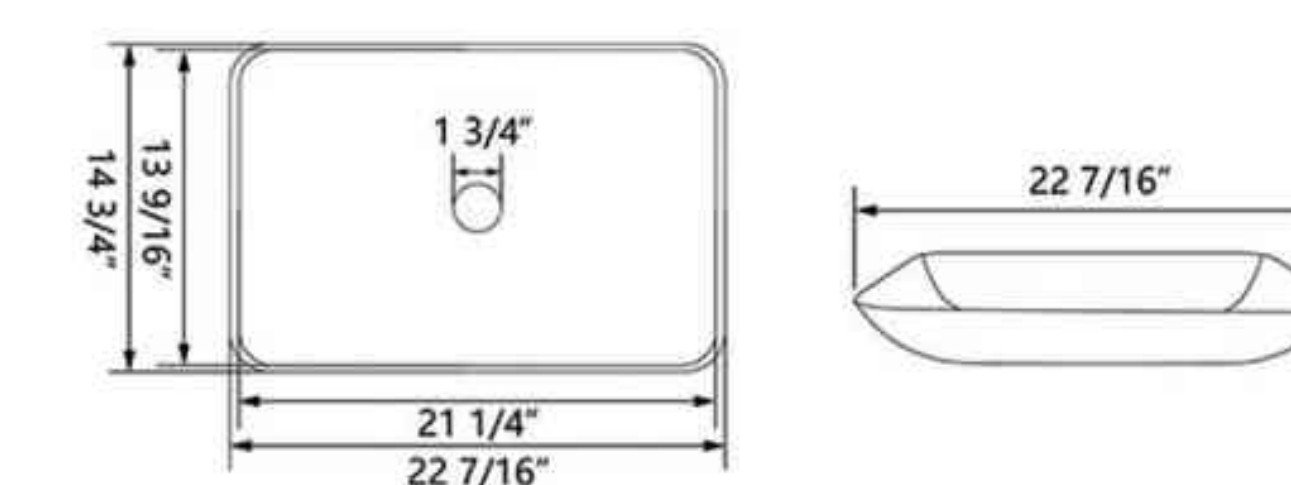

Drawing Unit: in

SKU: DV-1G0003

Technical Information

Product	Vessel Bathroom Sink
Size	22" x 15" x 4"
Materials	Tempered Glass
Collection	Prism

Drawing Unit: in

SKU: DV-1U101

Technical Information

Product	Undermount Bathroom Sink
Size	21" × 15" × 8"
Materials	Ceramic
Collection	Ally