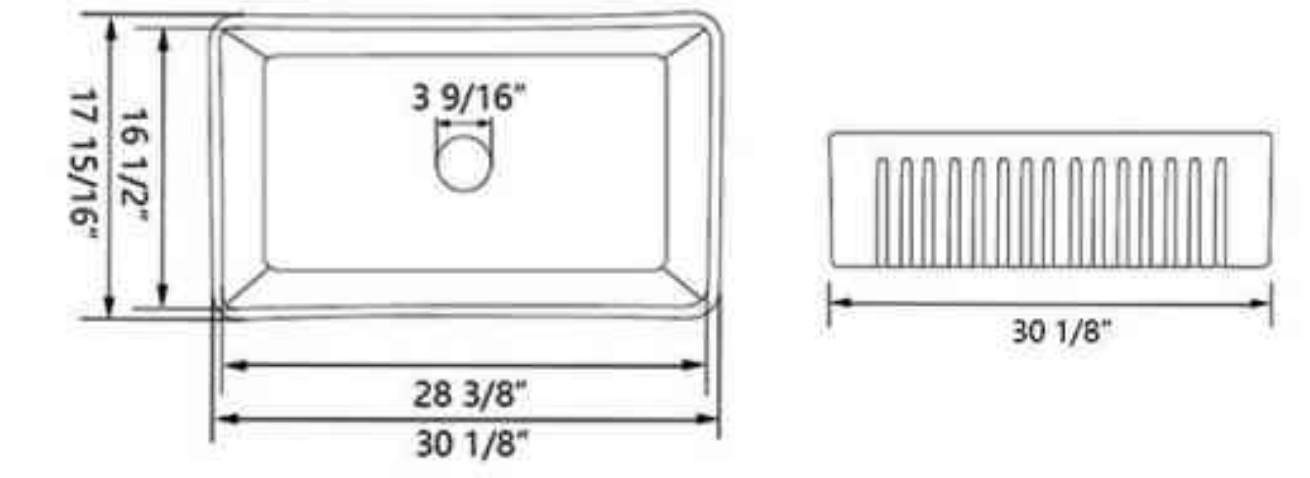

Product: Single Basin Kitchen Sink
 Size: 30" x 18" x 10"
 Materials: Ceramic
 Collection: Harvest

SKU: DV-1K022

Product: Single Basin Kitchen Sink
 Size: 24" x 18" x 10"
 Materials: Ceramic
 Collection: Perch