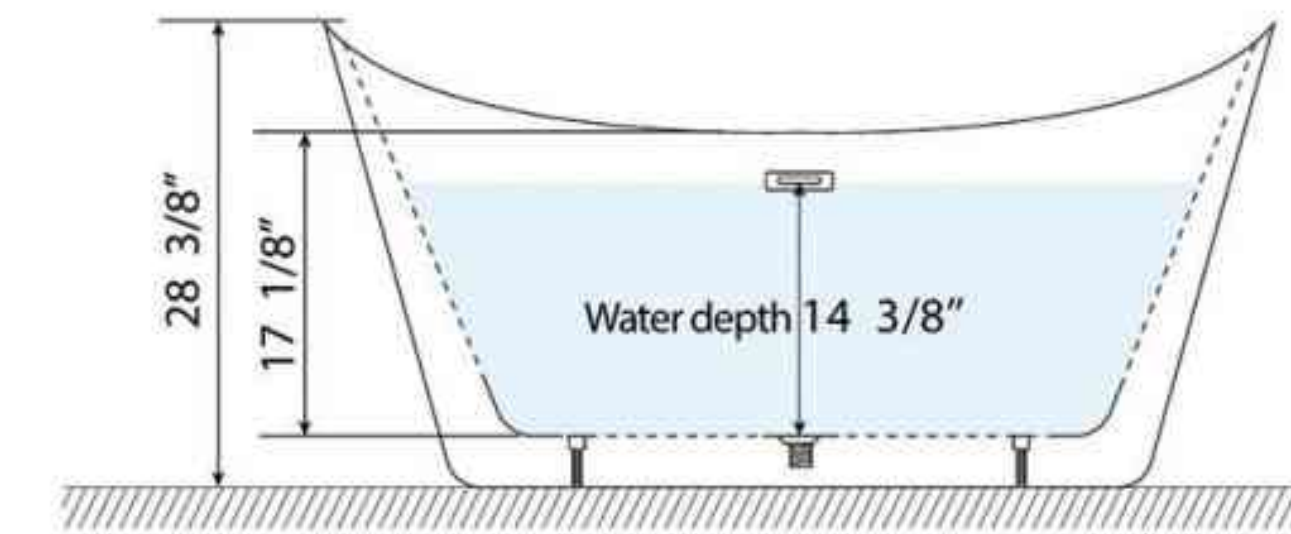

SKU: DV-1T131

Technical Information

Product	Freestanding Soaking Bathtub
Size	59" × 28" × 22"
Materials	Acrylic
Collection	Liberty

Drawing Unit: in

SKU: DV-1T133

Technical Information

Product	Freestanding Soaking Bathtub
Size	67" × 31" × 24"
Materials	Acrylic
Collection	Ally

Drawing Unit: in

SKU: DV-1T151

Technical Information

Product	Freestanding Soaking Bathtub
Size	59" × 30" × 28"
Materials	Acrylic
Collection	Horizon

Drawing Unit: in

SKU: DV-1T171

Technical Information

Product	Freestanding Soaking Bathtub
Size	59" × 29" × 28"
Materials	Acrylic
Collection	Prism