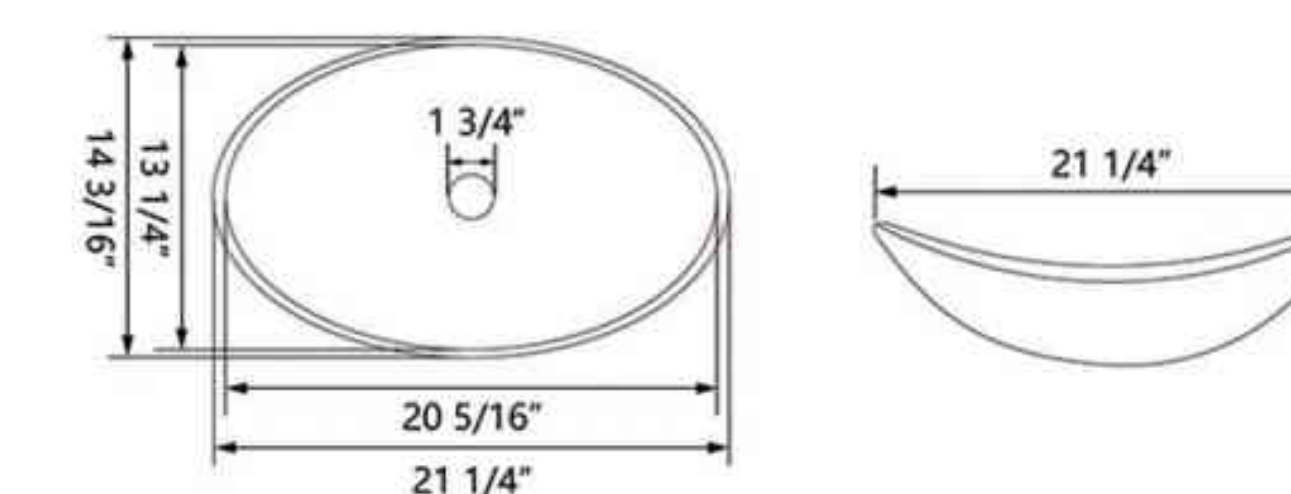

Drawing Unit: in