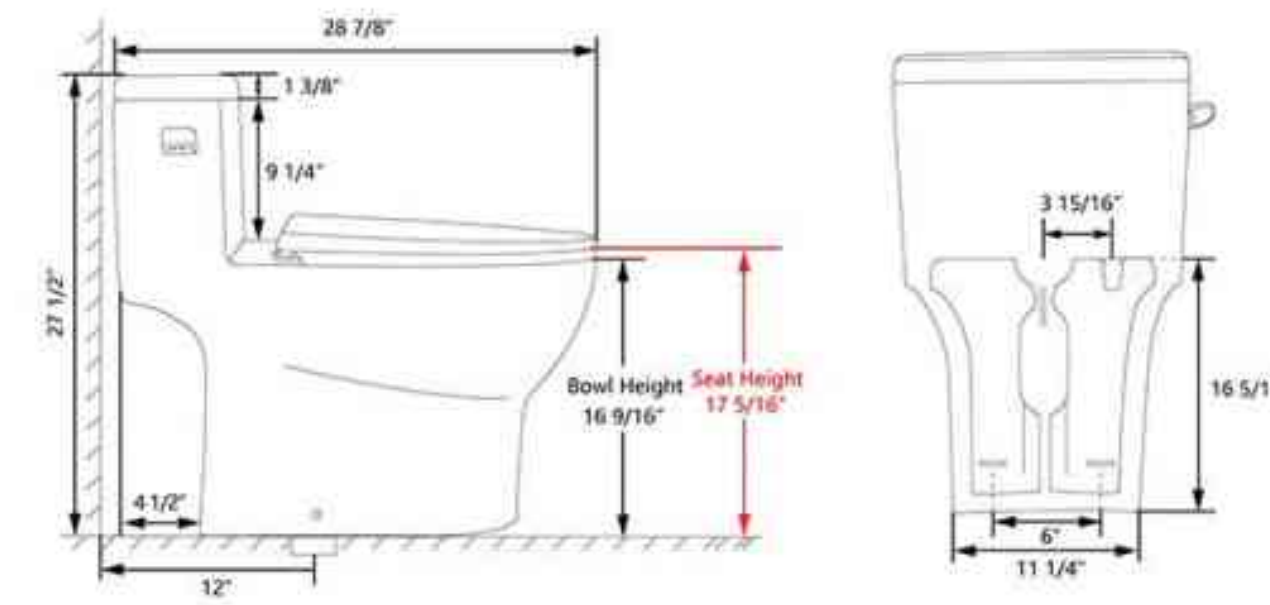

Drawing Unit: in

SKU: DV-1F0069

Technical Information

Product	Wall-Hung Toilet
Size	20" × 14" × 14"
Materials	Ceramic
Included	Concealed Tank/Button
Collection	Liberty

Drawing Unit: in

SKU: DV-1F0070

Technical Information

Product	Wall-Hung Toilet
Size	20" × 15" × 14"
Materials	Ceramic
Included	Concealed Tank/Button
Collection	Liberty

Drawing Unit: in

SKU: DV-1F52626

Product: One-Piece Toilet
Size: 29" x 16" x 27"
Materials: Ceramic
Collection: Concord