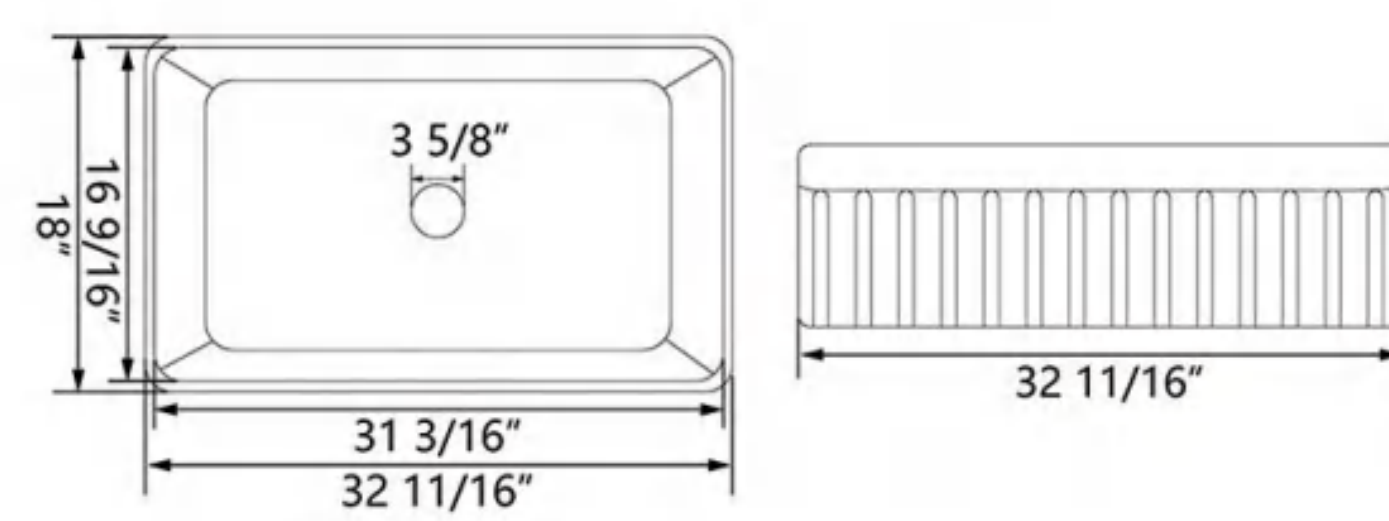

Drawing Unit: in