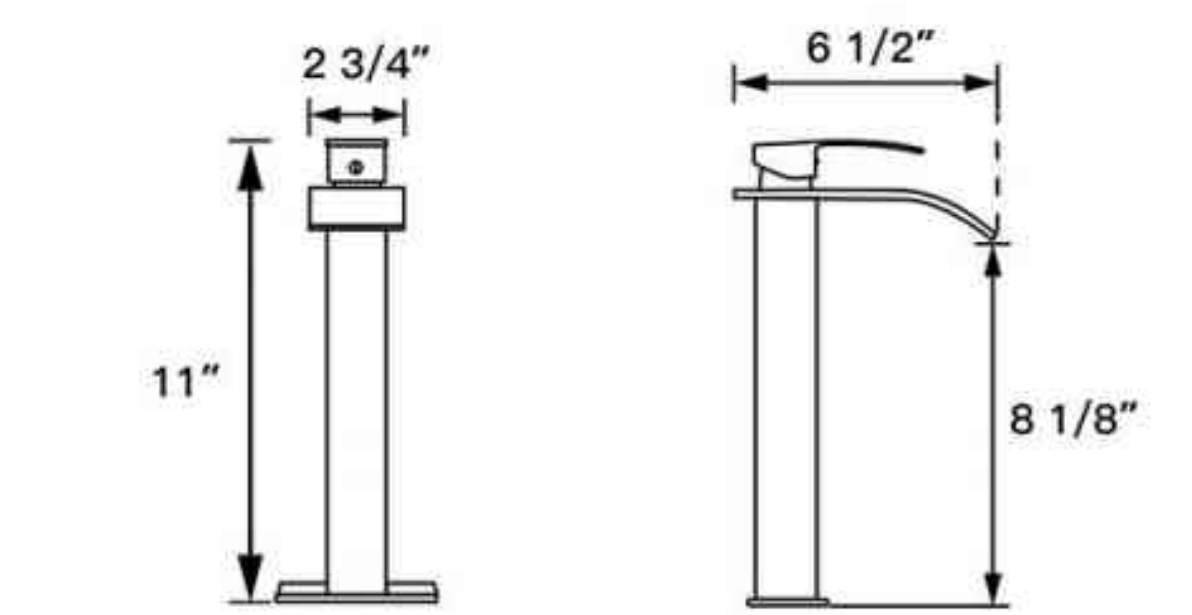

SKU: DV-1J82825

Product: Bathroom Faucet
Size: 7" × 2" × 11"
Materials: Stainless Steel
Collection: Ally