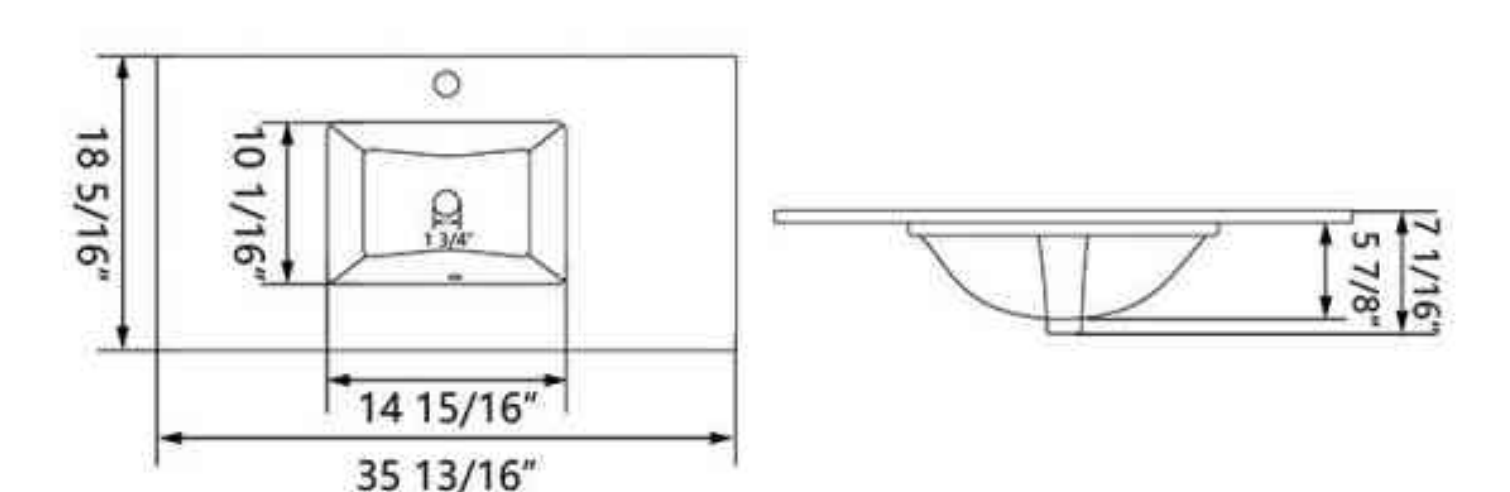

SKU: DV-1V0096

Technical Information

Product	Vanity Top
Size	24" × 18" × 6"
Materials	Ceramic

Drawing Unit: in

SKU: DV-1V0097

Technical Information

Product	Vanity Top
Size	24" × 18" × 6"
Materials	Ceramic

Drawing Unit: in

SKU: DV-1V0098

Technical Information

Product	Vanity Top
Size	36" × 18" × 7"
Materials	Ceramic

Drawing Unit: in

DeerValley®

Bathtub Collection

DeerValley's bathtub collection embodies innovation and design without compromise. With their captivating visual appeal, they bring a mesmerizing modern elegance to any bathroom. Designed for your comfort and built to last, these tubs cater to your needs, providing a perfect place to relax and unwind after a busy day.