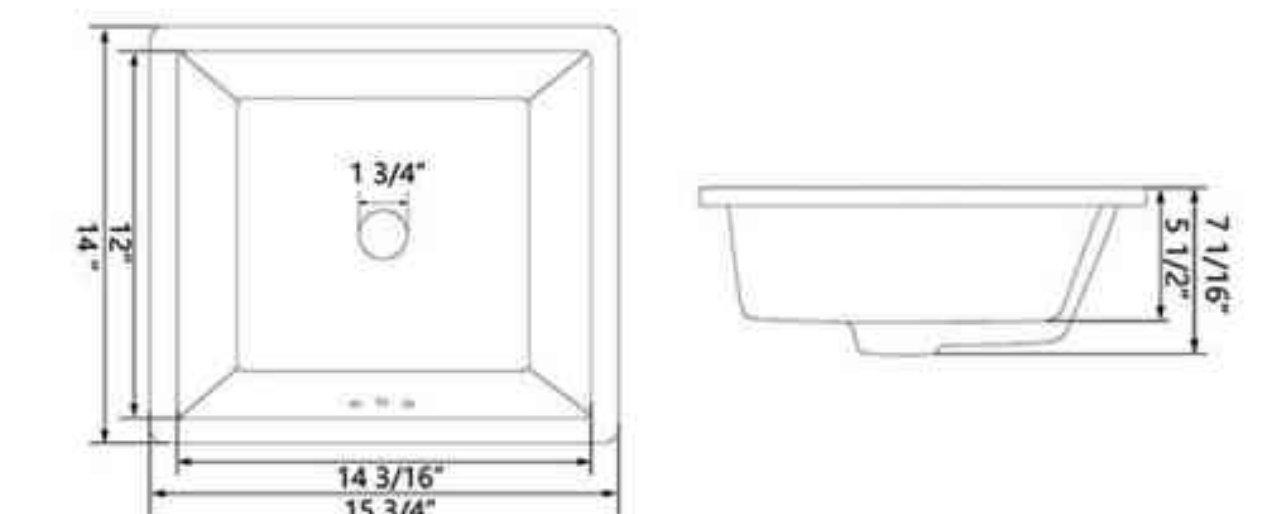

SKU: DV-1U307

Product: Undermount Bathroom Sink
Size: 16" × 14" × 7"
Materials: Ceramic
Collection: Ursa