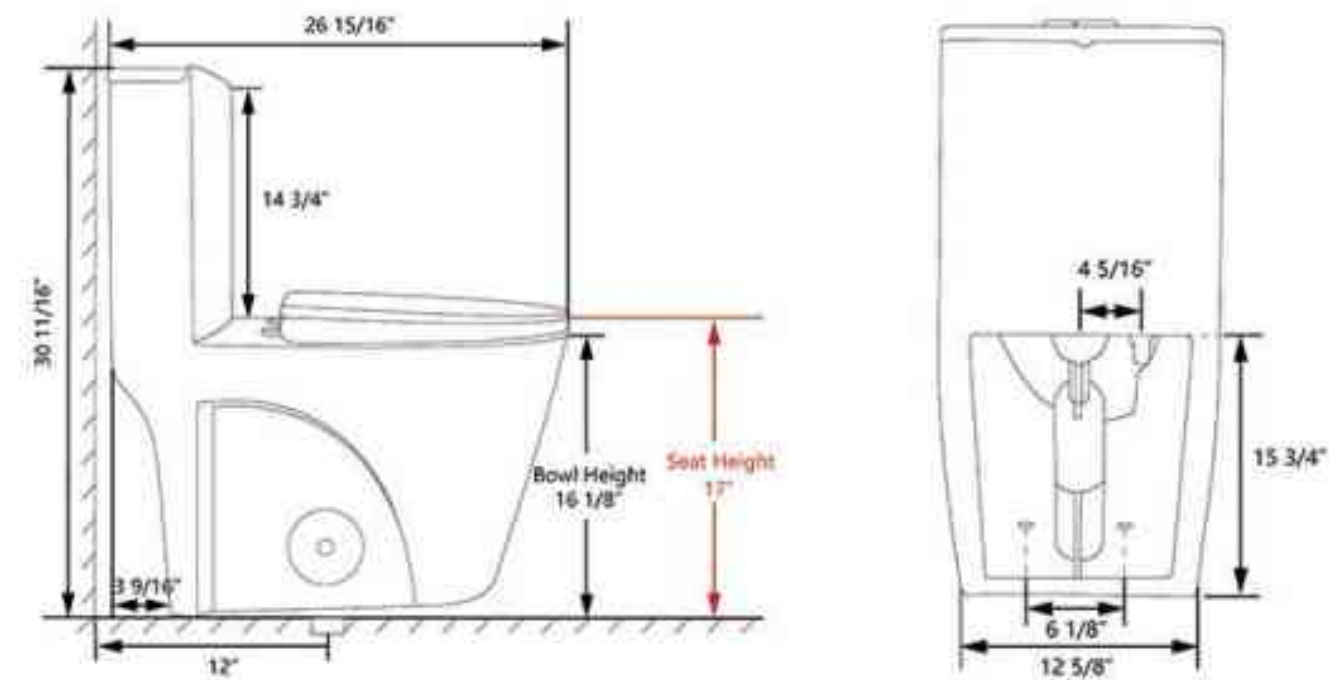

ROUGH-IN SIZE OPTIONS

HOLE OPTIONS

SKU: DV-1F52102

Technical Information

Product	One-Piece Toilet
Size	27" x 15" x 31"
Materials	Ceramic
Collection	Ace

Drawing Unit: in

SKU: DV-1F026

Technical Information