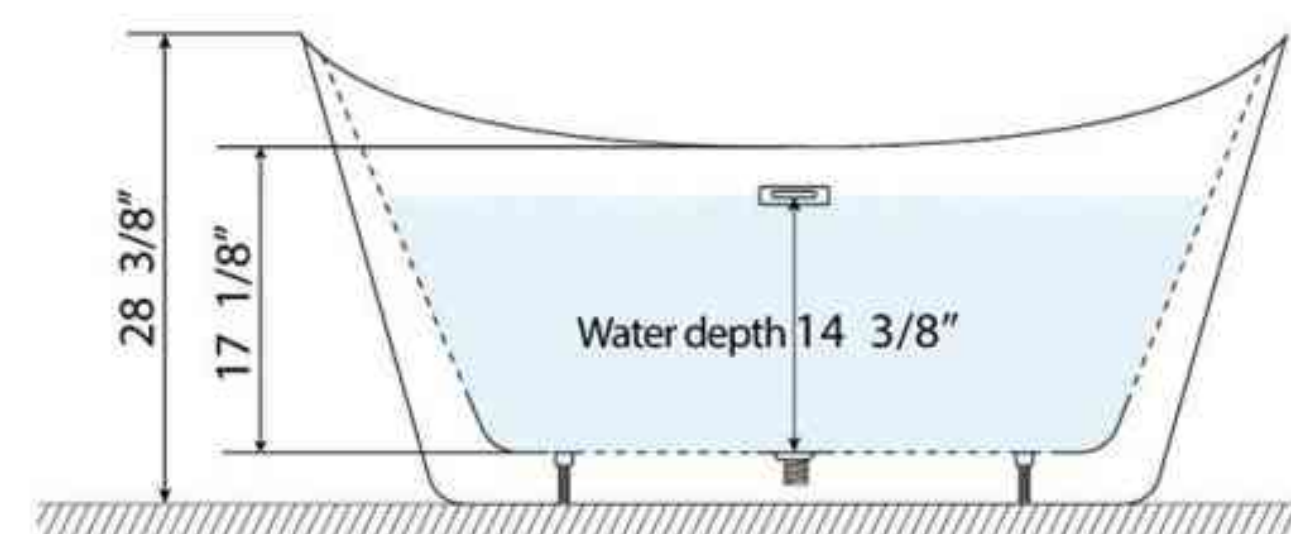

Drawing Unit: in

SKU: DV-1T153

Technical Information

Product	Freestanding Soaking Bathtub
Size	67" × 31" × 28"
Materials	Acrylic
Collection	Horizon

Drawing Unit: in

SKU: DV-1T173

Technical Information

Product	Freestanding Soaking Bathtub
Size	67" × 29" × 28"
Materials	Acrylic
Collection	Prism

Drawing Unit: in

DeerValley®

Shower Base

Reliable durability. Simple elegance. Fast drainage. Crafted with durable materials and a sleek design, the DeerValley shower base instantly transforms your bathroom and makes every shower an indulgent experience. Available in multiple sizes to perfectly fit your unique space, it provides years of dependable performance.