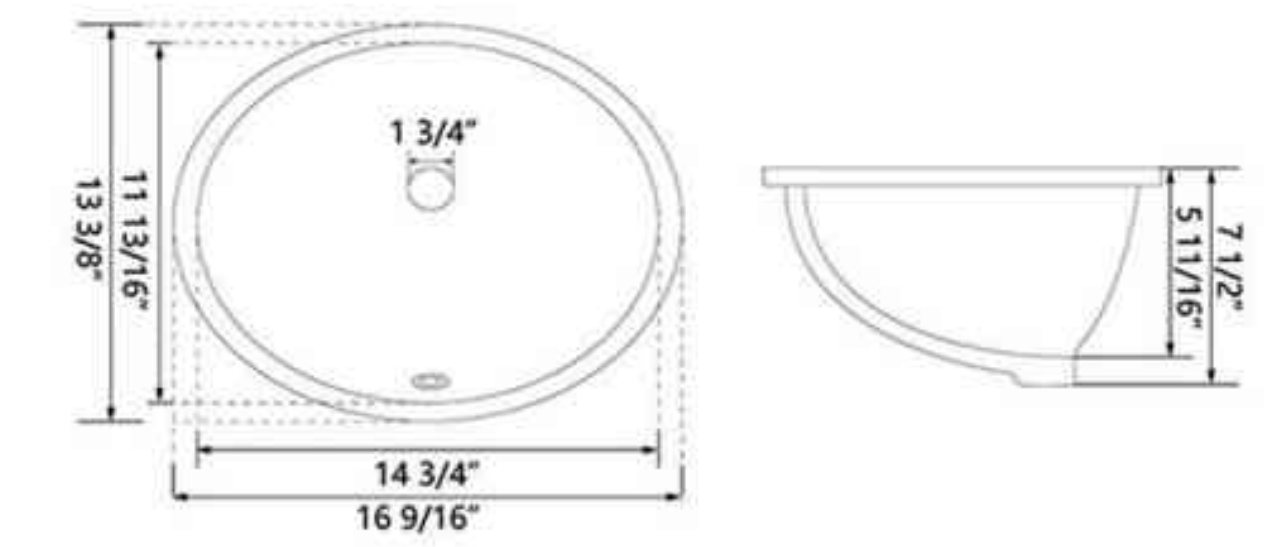

Drawing Unit: in

Color Options

SKU: DV-1U301

Product: Undermount Bathroom Sink
 Size: 17" × 13" × 7"
 Materials: Ceramic
 Collection: Liberty

SKU: DV-1U302

Product: Undermount Bathroom Sink
 Size: 17" × 14" × 7"
 Materials: Ceramic
 Collection: Liberty