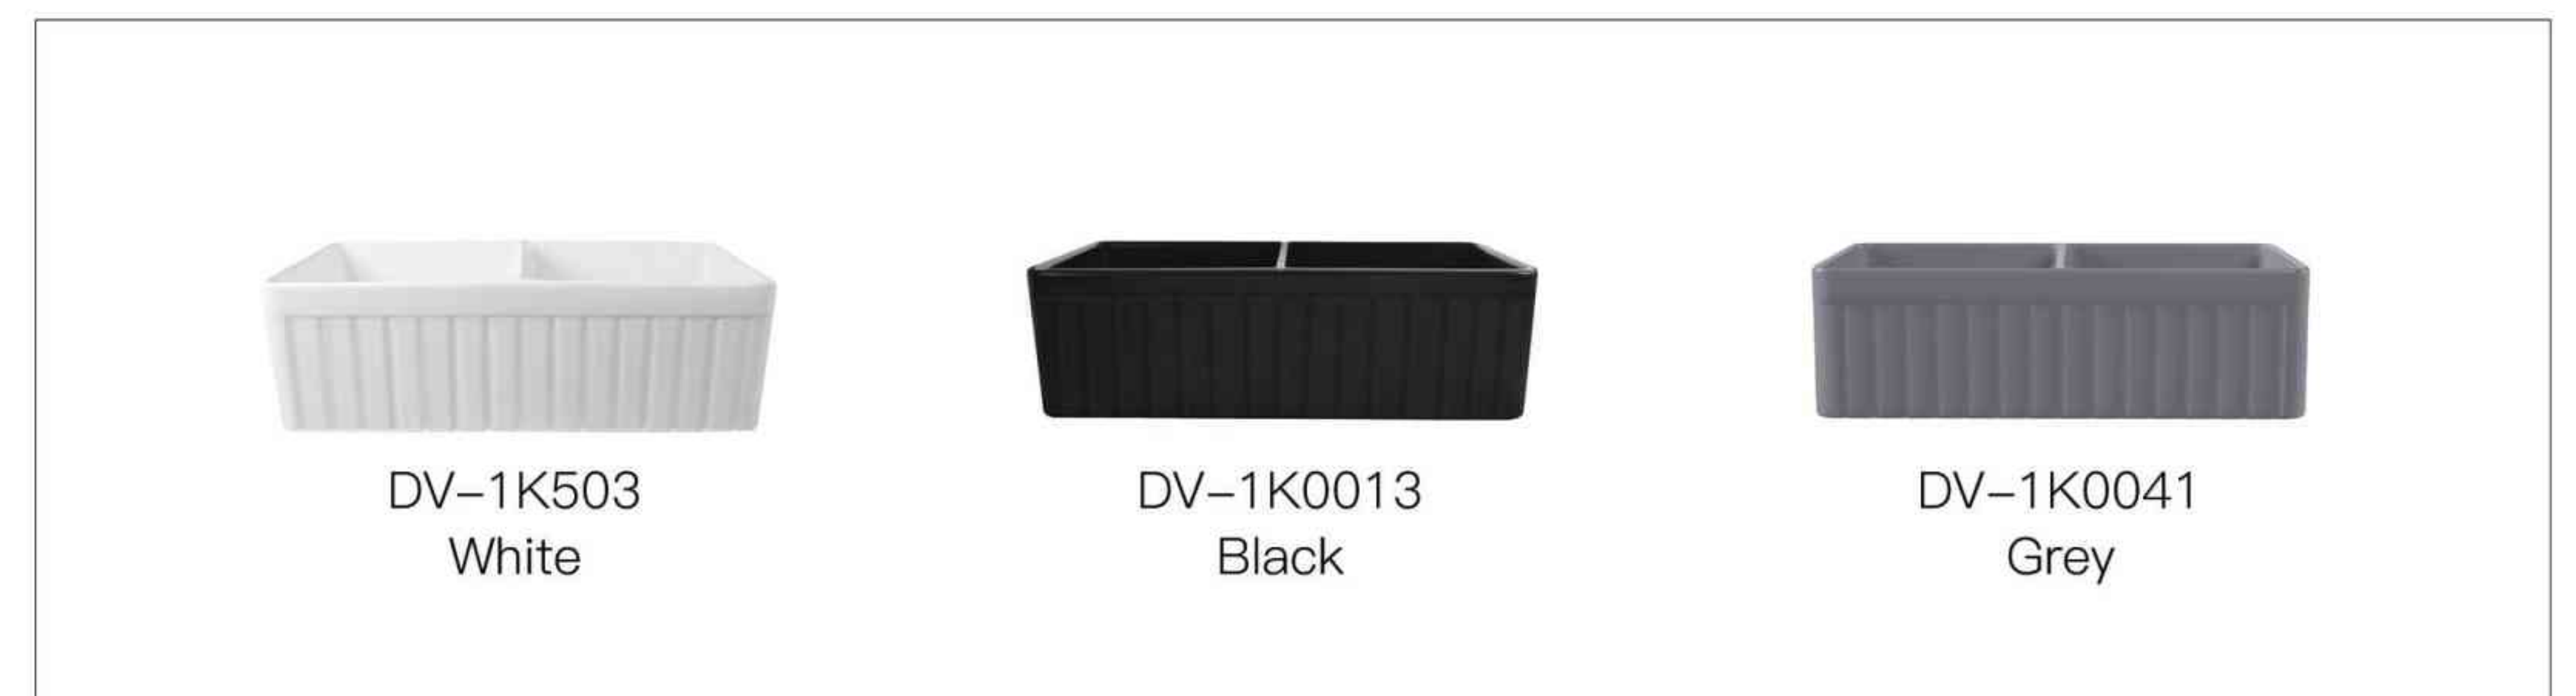

SKU: DV-1K503

Technical Information

Product	Double Basin Kitchen Sink
Size	33" x 18" x 10"
Materials	Fireclay
Collection	Nova

Drawing Unit: in

Color Options

SKU: DV-1K502

Technical Information

Product	Single Basin Kitchen Sink
Size	33" x 18" x 10"
Materials	Fireclay
Collection	Solstice