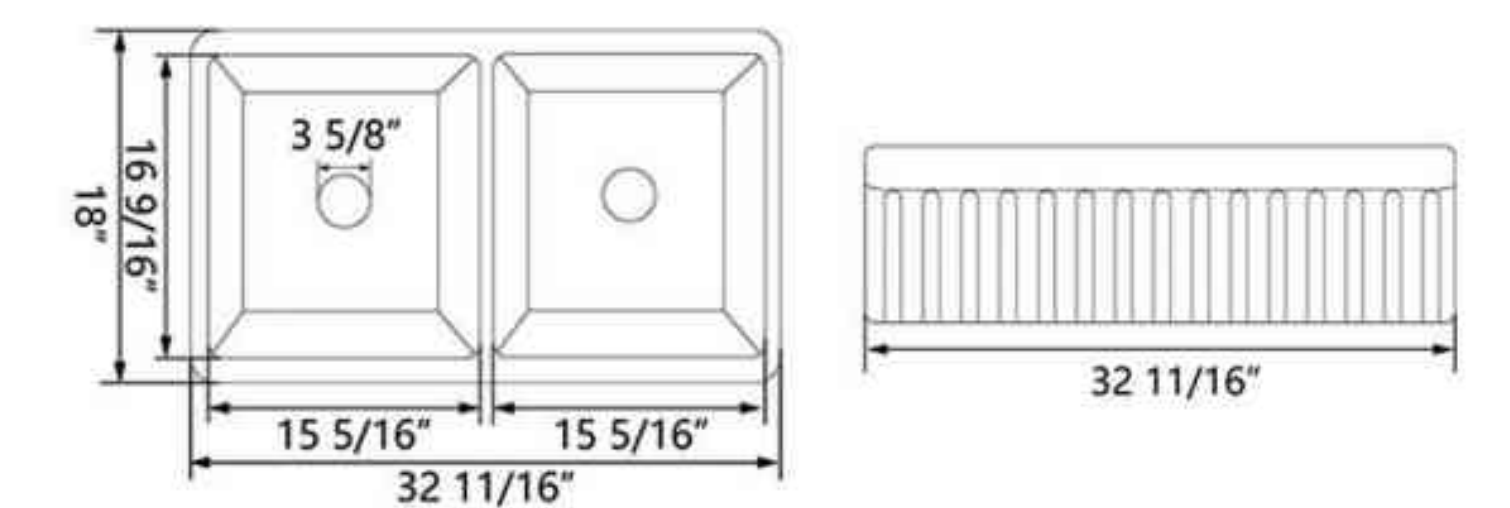

Drawing Unit: in