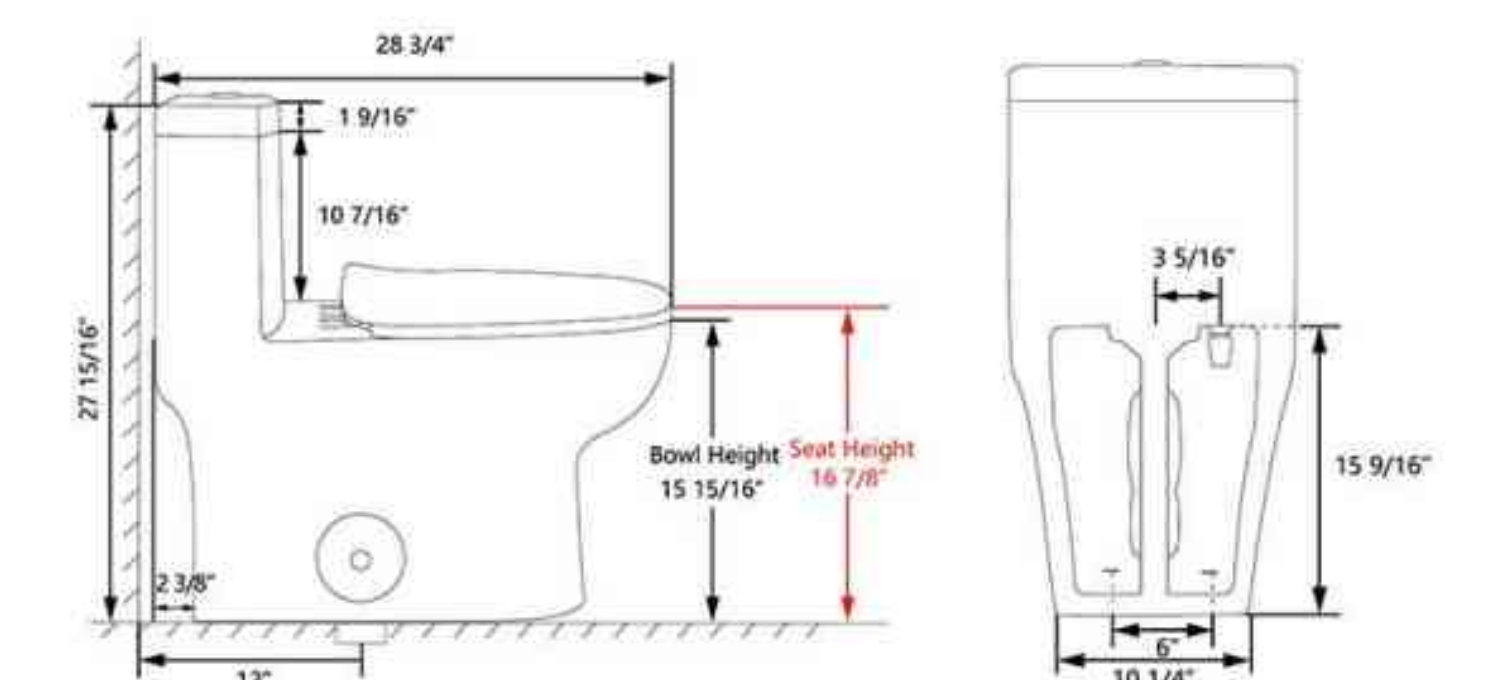

Drawing Unit: in