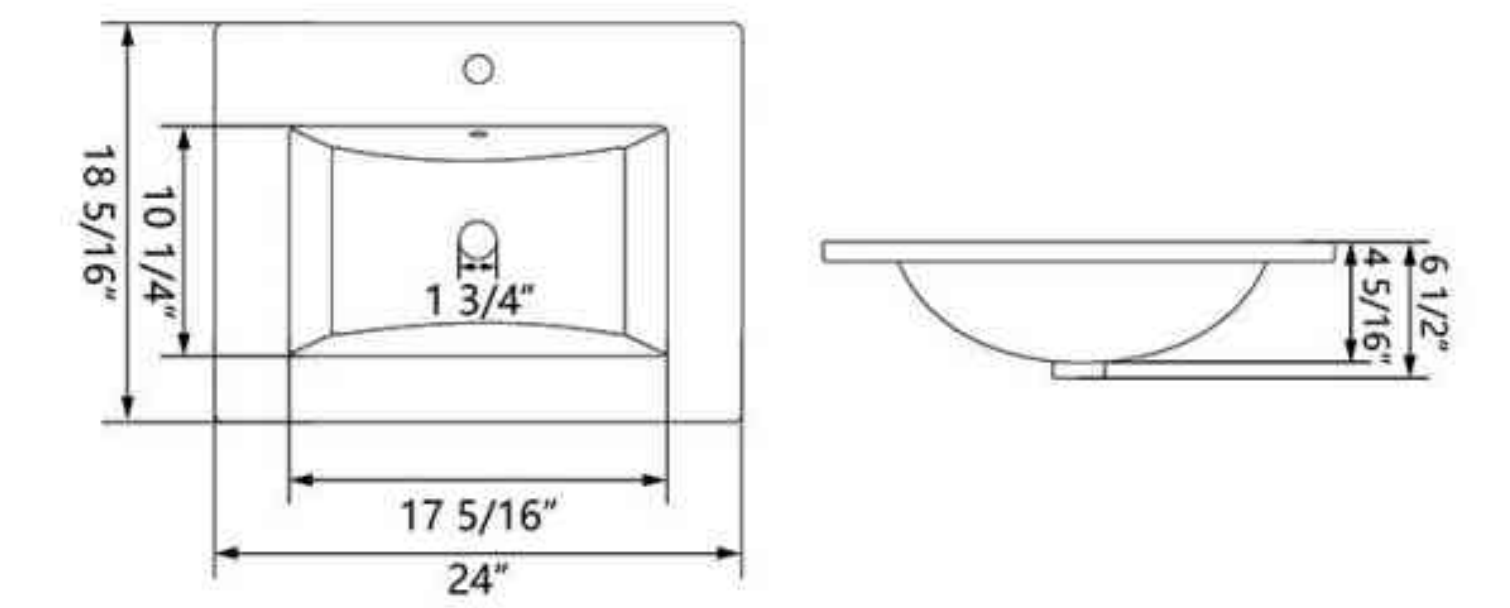

SKU: DV-1V0096

Technical Information

Product	Vanity Top
Size	24" × 18" × 6"
Materials	Ceramic

Drawing Unit: in

SKU: DV-1V0097

Technical Information

Product	Vanity Top
Size	24" × 18" × 6"
Materials	Ceramic

Drawing Unit: in

SKU: DV-1V0098

Technical Information

Product	Vanity Top
Size	36" × 18" × 7"
Materials	Ceramic

Drawing Unit: in

DeerValley®

Bathtub Collection

DeerValley's bathtub collection embodies innovation and design without compromise. With their captivating visual appeal, they bring a mesmerizing modern elegance to any bathroom. Designed for your comfort and built to last, these tubs cater to your needs, providing a perfect place to relax and unwind after a busy day.