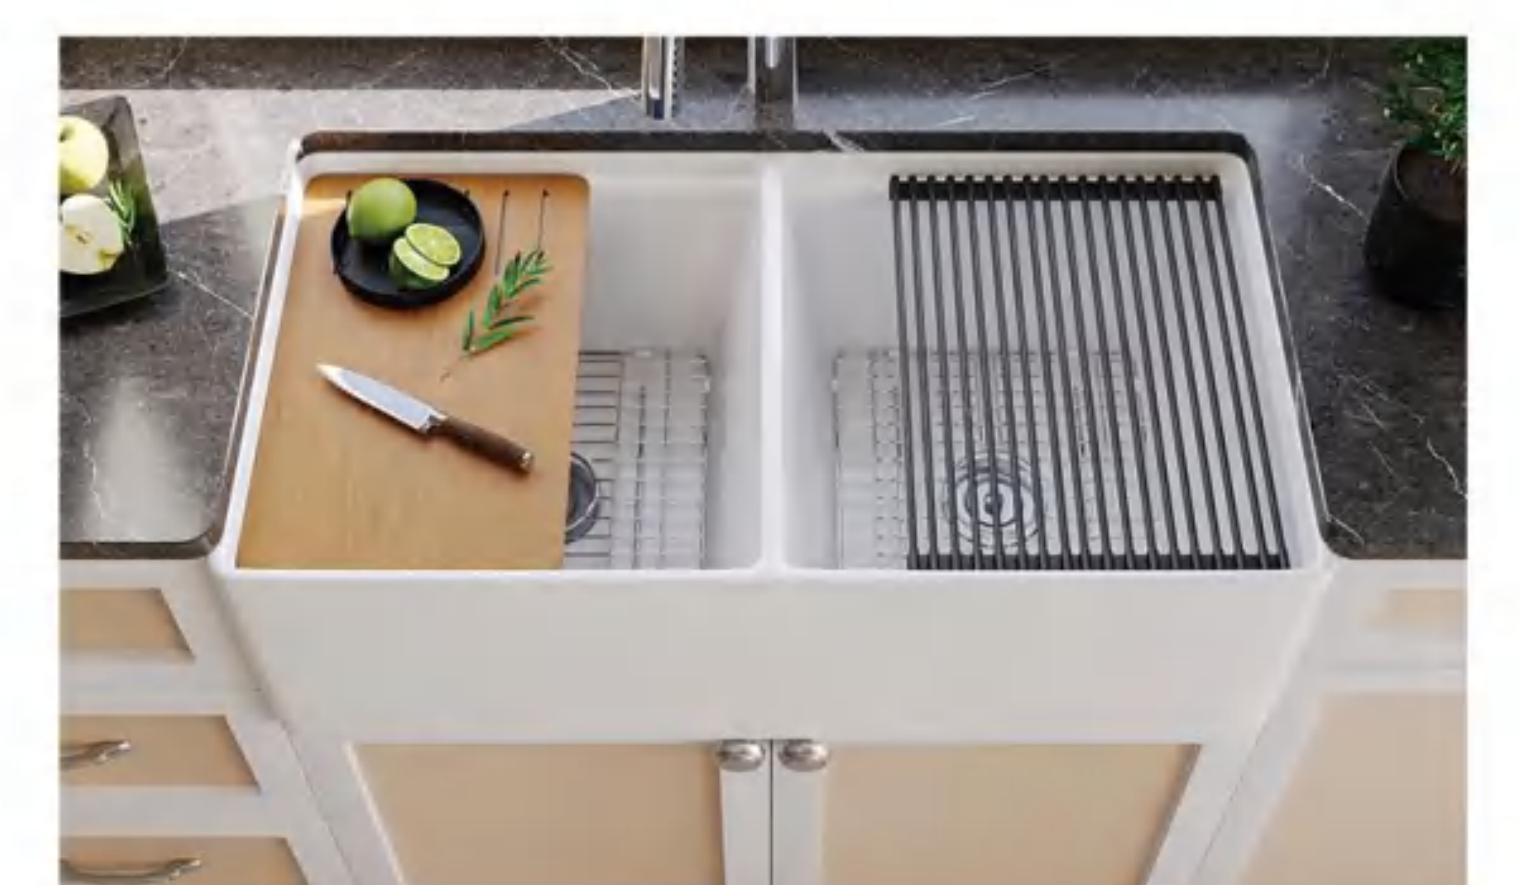

Drawing Unit: in