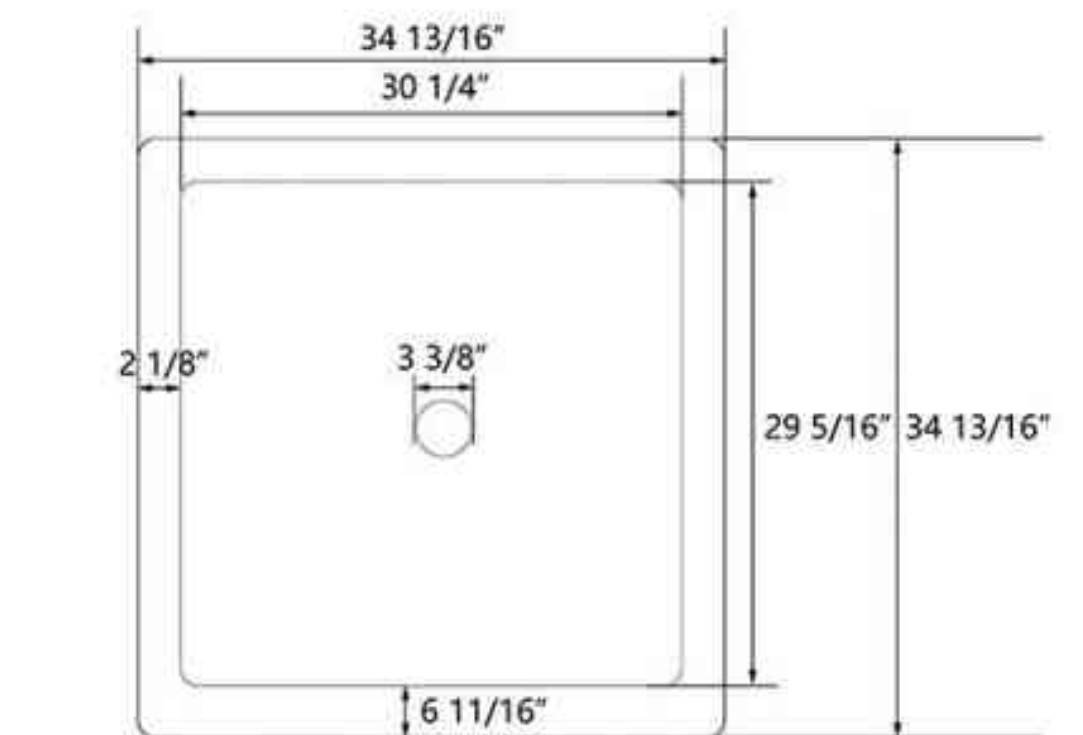

Drawing

Unit: in