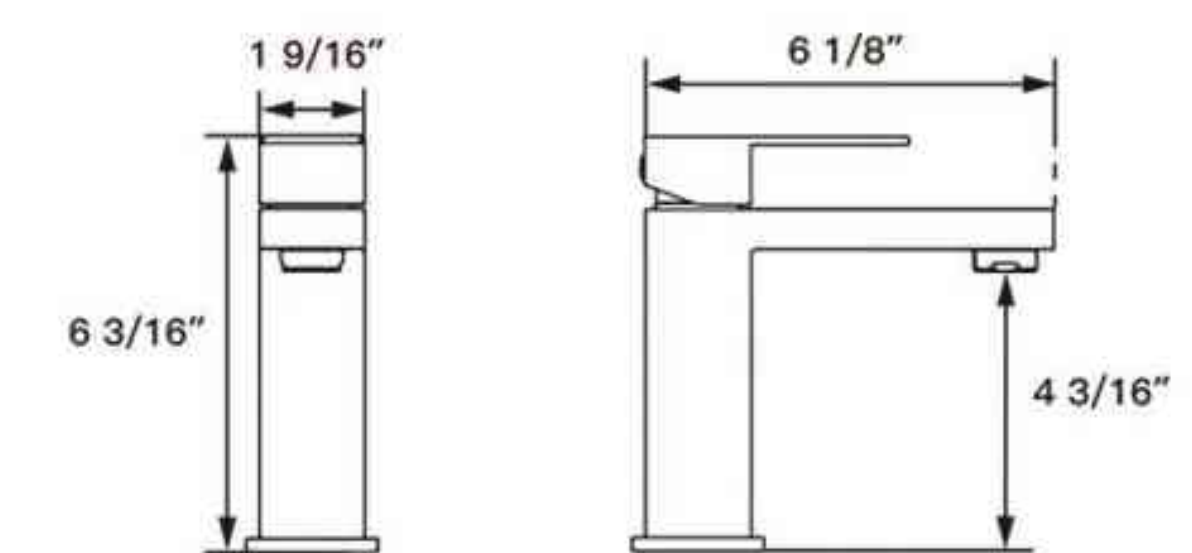

DeerValley®

Bathroom Faucets

DeerValley bathroom faucets achieve flawless functionality, reliability and simplicity through meticulous crafting, offering effortless temperature control and on-demand flow. Beyond their exceptional performance, they enhance spaces with subtle sophistication, complementing any style.

SKU: DV-1J82813

Product: Bathroom Faucet
Size: 9" × 2" × 12"
Materials: Brass
Collection: Horizon

SKU: DV-1J82826

Product: Bathroom Faucet
Size: 9" × 2" × 12"
Materials: Stainless Steel
Collection: Symmetry

SKU: DV-1J82825

Product: Bathroom Faucet
Size: 7" × 2" × 11"
Materials: Stainless Steel
Collection: Ally

SKU: DV-1J82816

Product: Bathroom Faucet
Size: 6" × 3" × 7"
Materials: Stainless Steel
Collection: Dynasty

SKU: DV-1J82901

Product: Bathroom Faucet
Size: 6" × 2" × 7"
Materials: Stainless Steel
Collection: Ursa

SKU: DV-1J82903

Product: Bathroom Faucet
Size: 6" × 2" × 7"
Materials: Stainless Steel
Collection: Ursa

SKU: DV-1J82802

Product: Bathroom Faucet
Size: 7" × 2" × 6"
Materials: Brass
Collection: Liberty