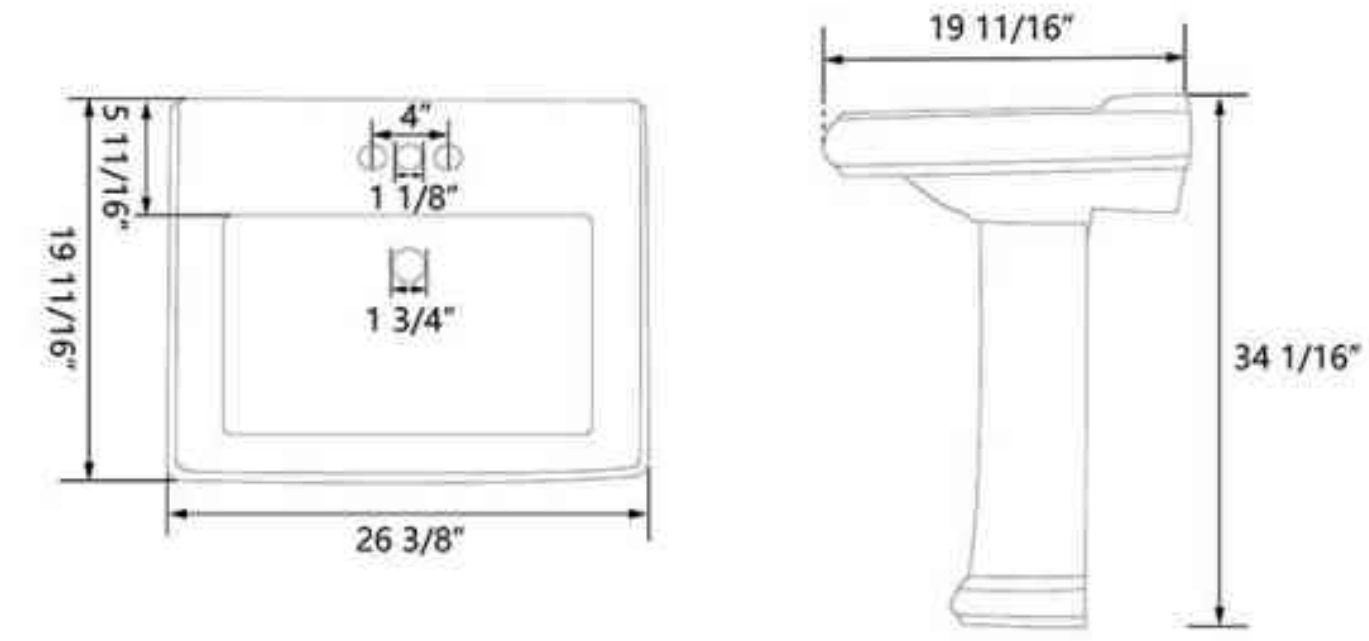

ROUGH-IN SIZE OPTIONS

HOLE OPTIONS

SKU: DV-1F52102

Technical Information

Product	One-Piece Toilet
Size	27" x 15" x 31"
Materials	Ceramic
Collection	Ace

Drawing Unit: in

SKU: DV-1F026

Technical Information

SKU: DV-1P521

Technical Information

Product	Pedestal Bathroom Sink
Size	26" × 20" × 34"
Materials	Ceramic
Collection	Apex

Drawing Unit: in

SKU: DV-1P523

Technical Information

Product	Pedestal Bathroom Sink
Size	20" × 17" × 31"
Materials	Ceramic
Collection	Liberty