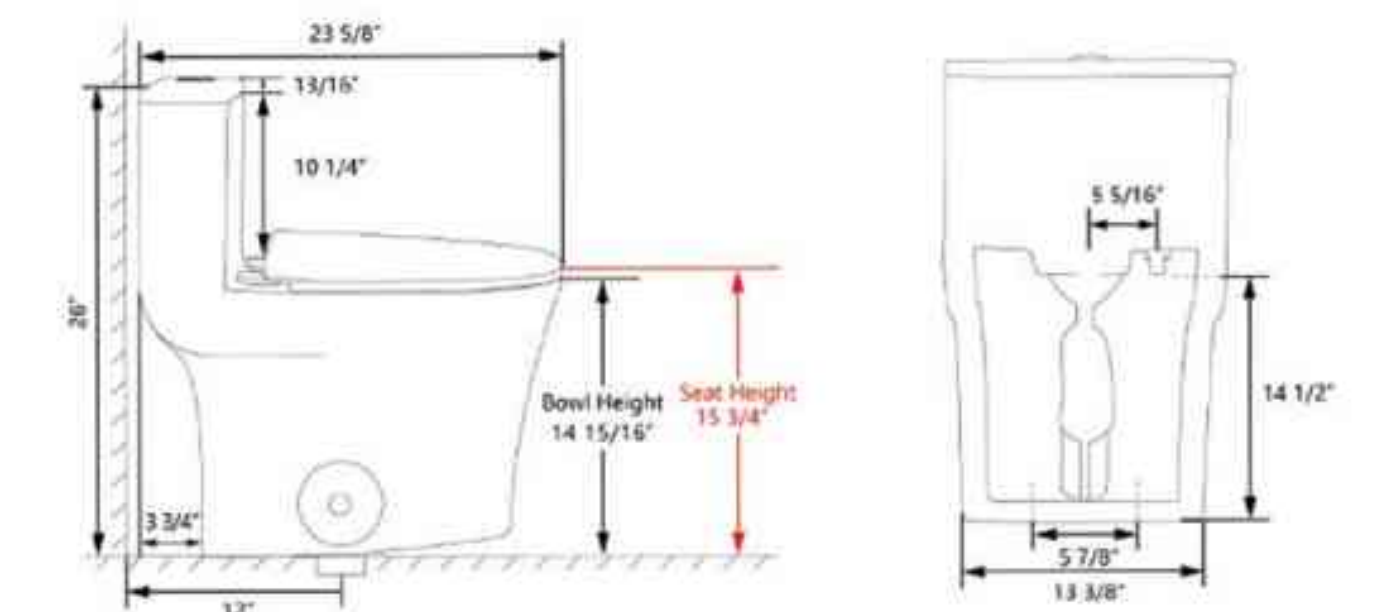

Product: One-Piece Toilet
Size: 28" x 19" x 27"
Materials: Ceramic
Collection: Prism

SKU: DV-1F52677

Product: One-Piece Toilet
Size: 27" x 15" x 28"
Materials: Ceramic
Collection: Ursa

SKU: DV-1F52807

Product: One-Piece Toilet
Size: 24" x 16" x 26"
Materials: Ceramic
Collection: Symmetry