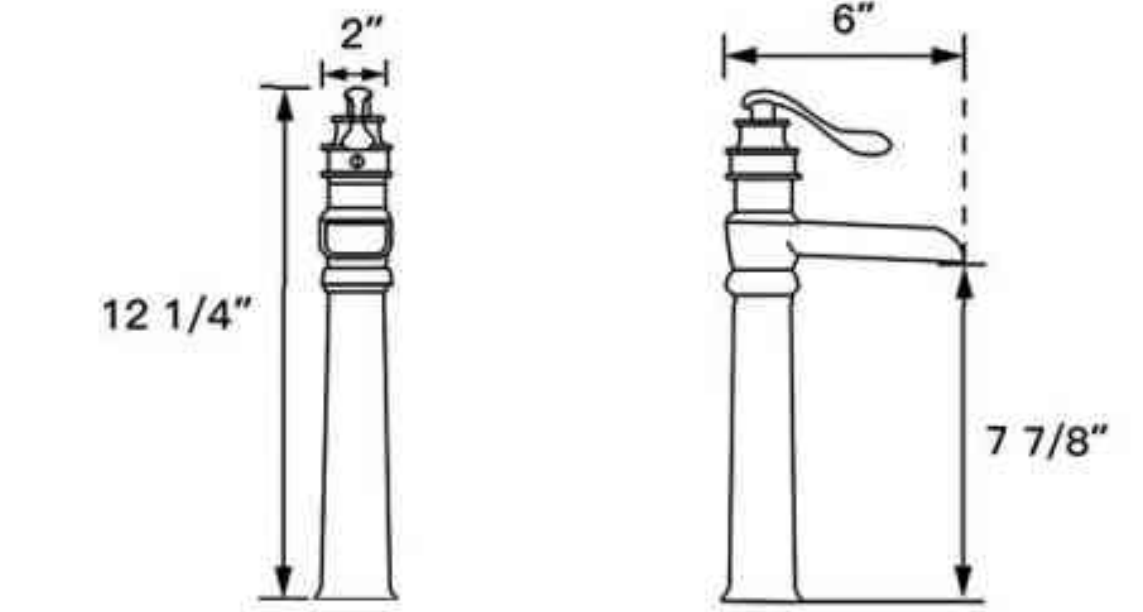

SKU: DV-1J82826

Product: Bathroom Faucet
Size: 9" × 2" × 12"
Materials: Stainless Steel
Collection: Symmetry