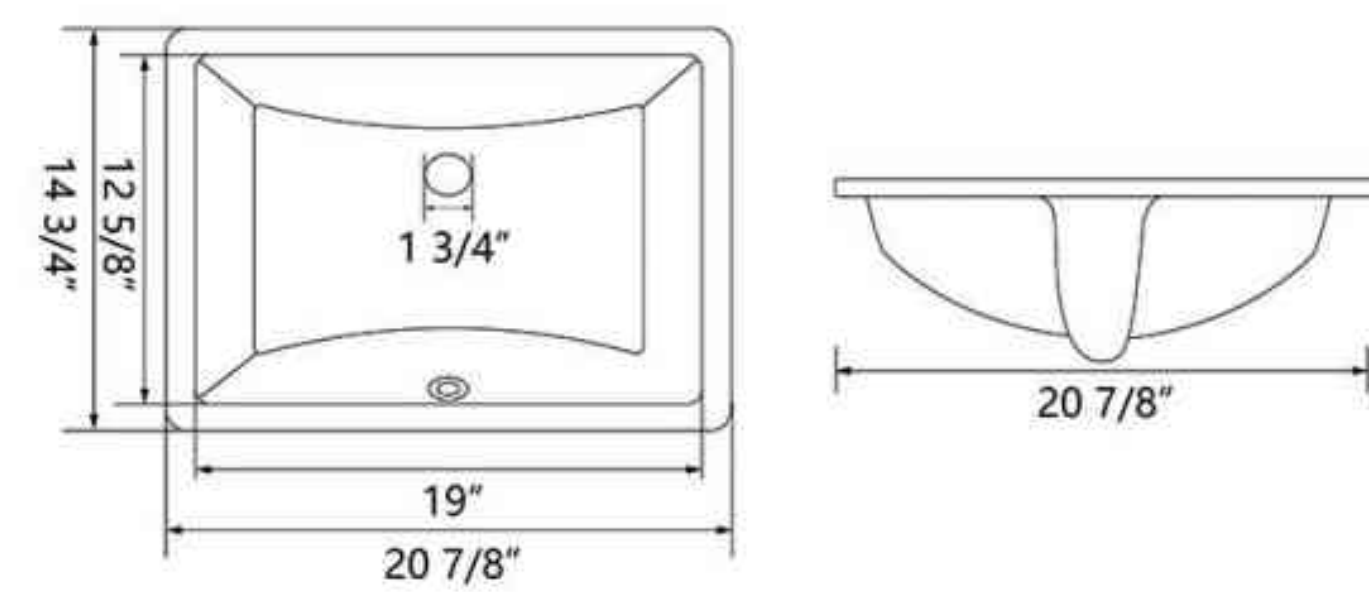

Technical Information

Product	Undermount Bathroom Sink
Size	21" × 15" × 8"
Materials	Ceramic
Collection	Ally

Drawing Unit: in