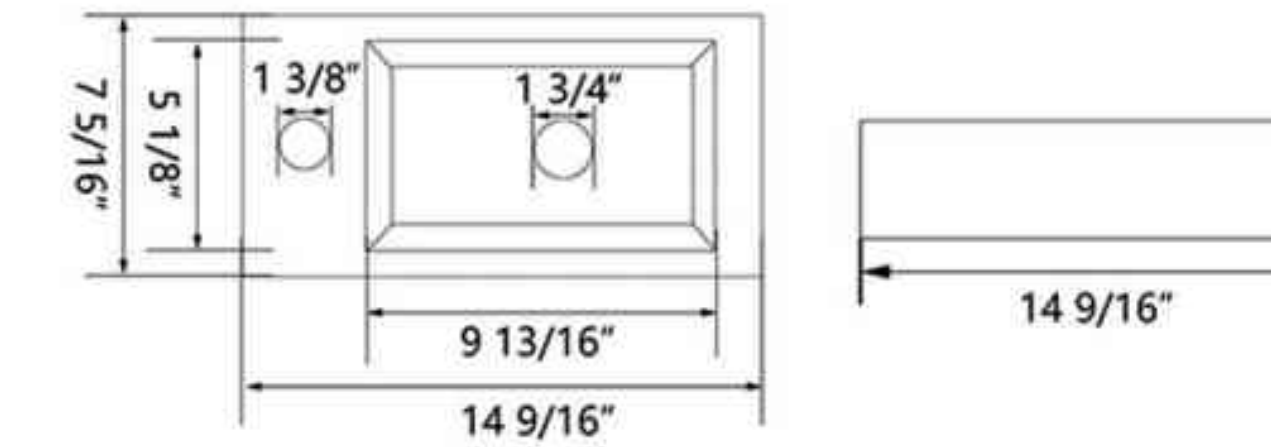

Technical Information

Product	Vessel Bathroom Sink
Size	15" x 7" x 4"
Materials	Ceramic
Collection	Liberty

Drawing Unit: in