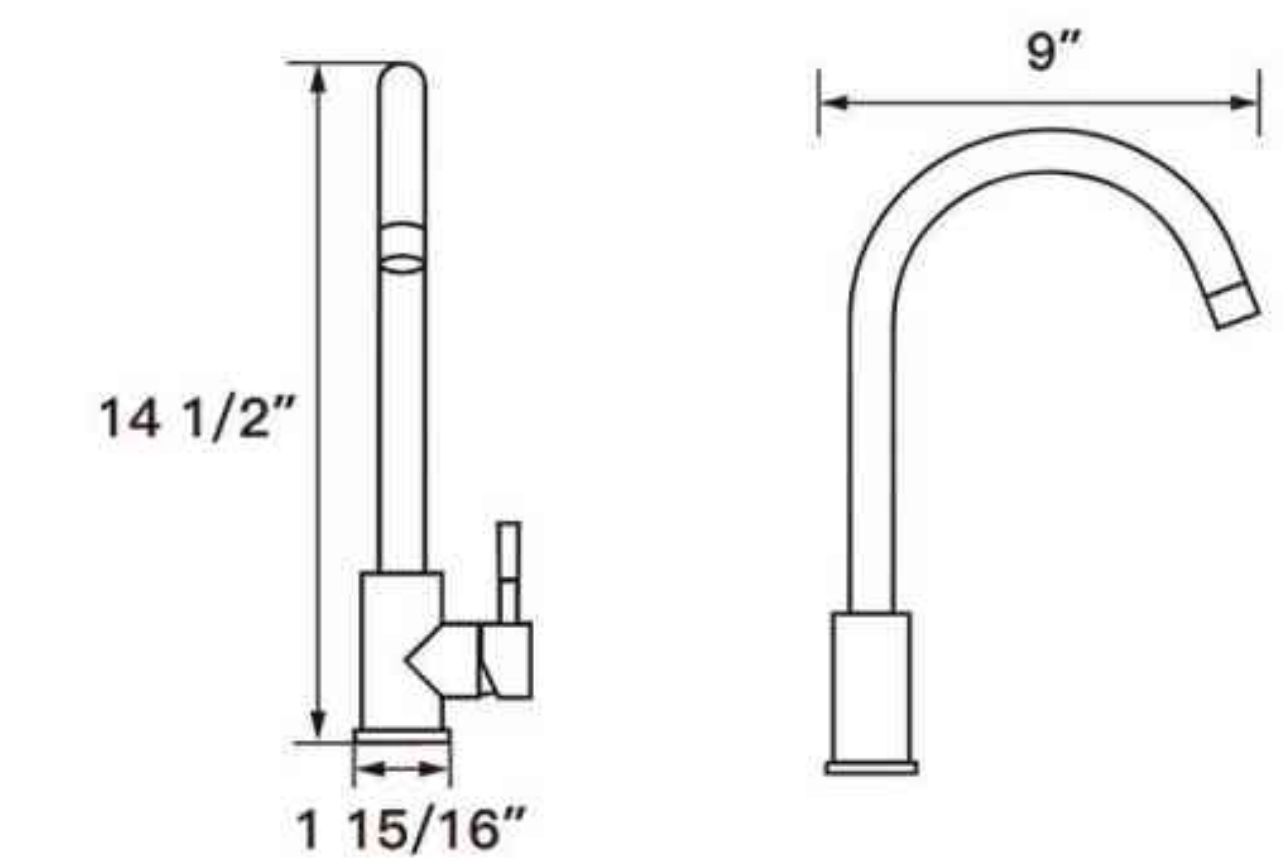

SKU: DV-1J82203

Product: Single Handle Kitchen Faucet
Size: 9" x 4" x 14"
Materials: Stainless Steel
Collection: Perch