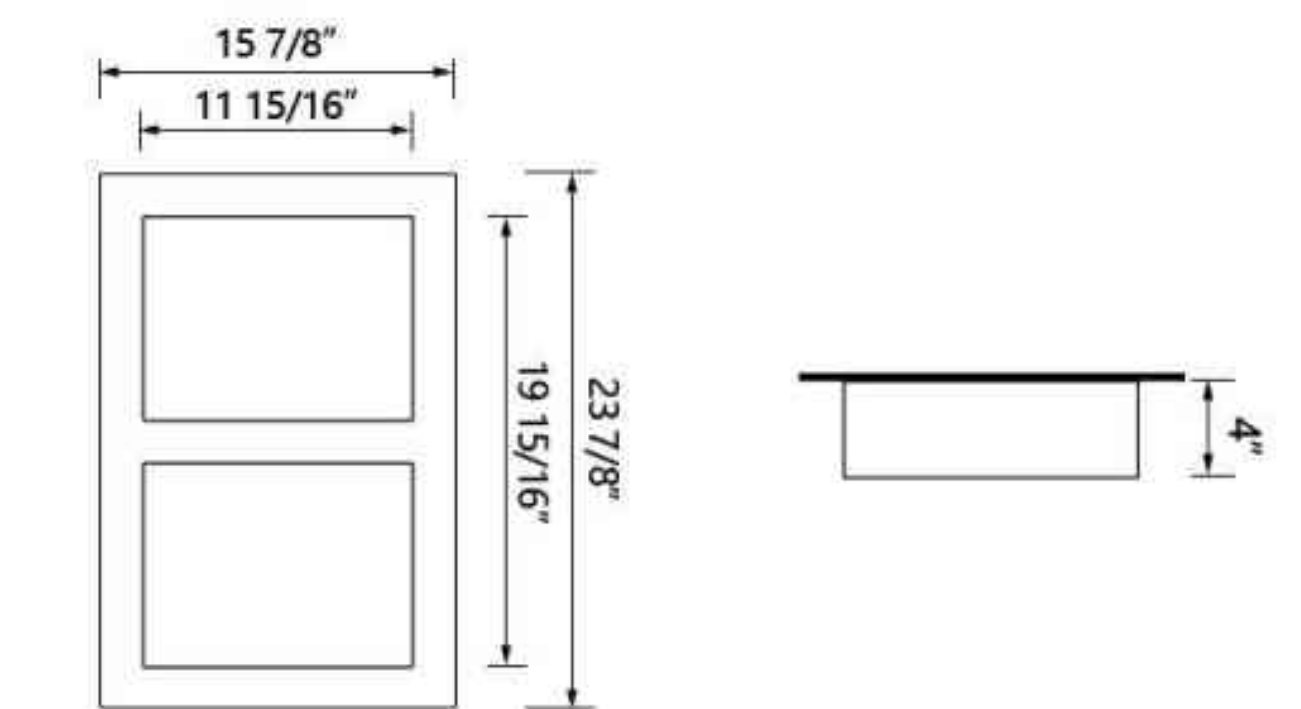

Drawing Unit: in

Size Options

			
DV-1SB100 60" x 30" x 4"	DV-1SB103 60" x 32" x 4"	DV-1SB105 60" x 34" x 4"	DV-1SB106 60" x 36" x 4"

DeerValley®

Shower Niche

Keep your shower or any space organized and clutter-free with our recessed shower niche. Crafted from durable stainless steel, it installs discreetly into walls, providing stylish, convenient storage. Built to withstand daily use, the niche is a clever storage solution that maximizes every inch of space.

SKU: DV-1SN0112

Technical Information

Product	Double Shelf Shower Niche
Size	24" x 16" x 4"
Materials	Stainless Steel

Drawing

Unit: in

SKU: DV-1SN0113

Technical Information

Product	Double Shelf Shower Niche
Size	25" x 14" x 4"
Materials	Stainless Steel