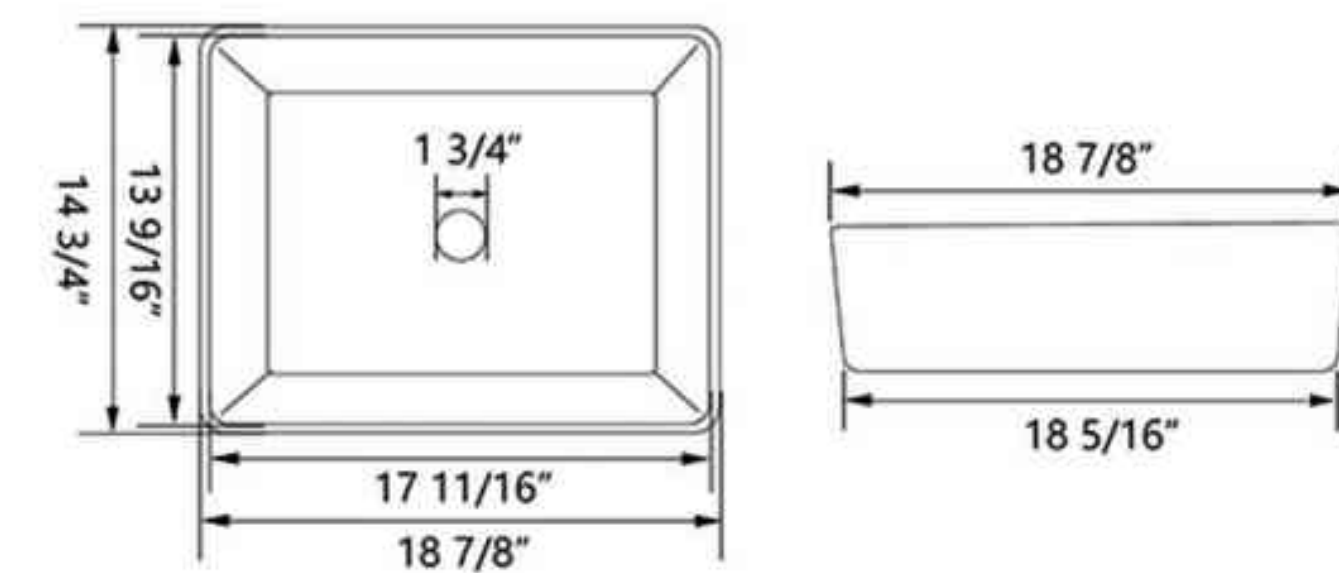

Drawing Unit: in