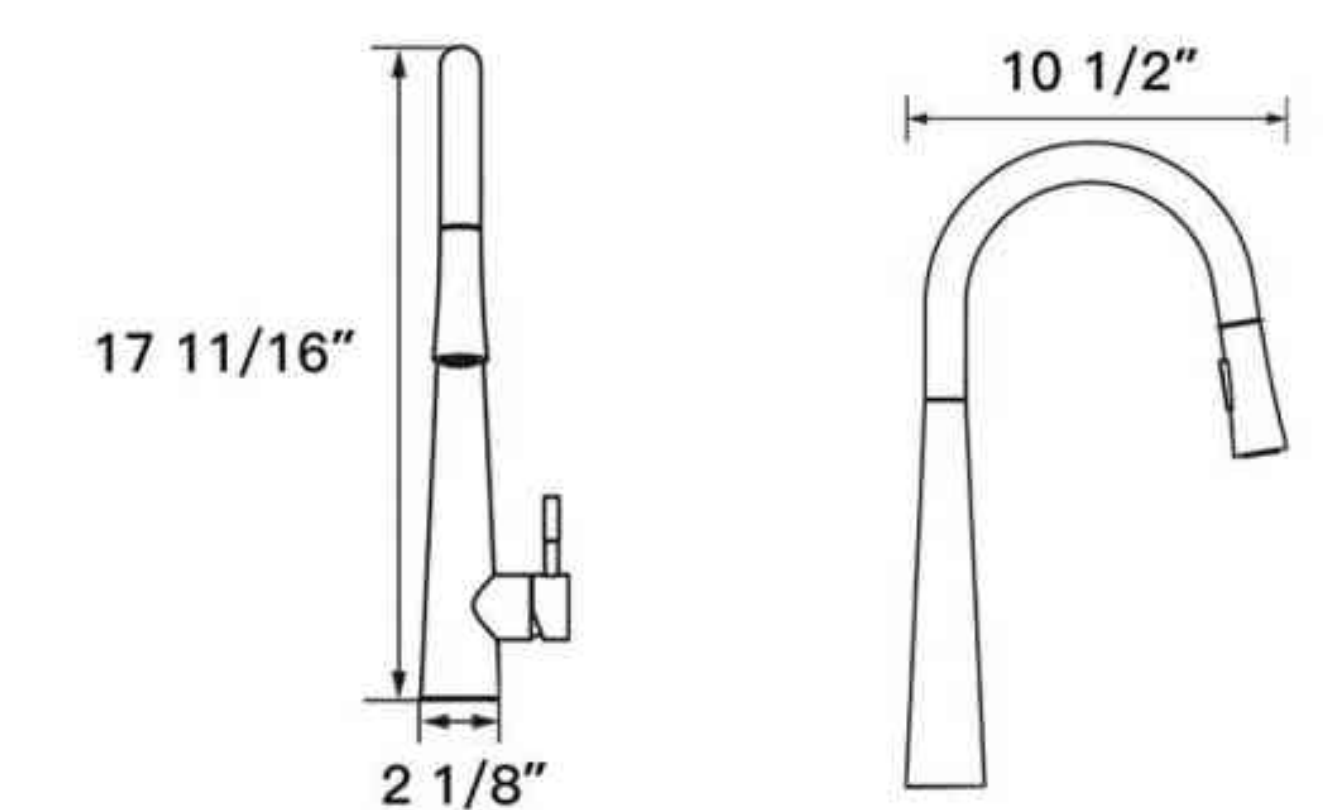

SKU: DV-1J82291

Product: Single Handle Kitchen Faucet
Size: 11" x 4" x 18"
Materials: Stainless Steel
Collection: Gleam