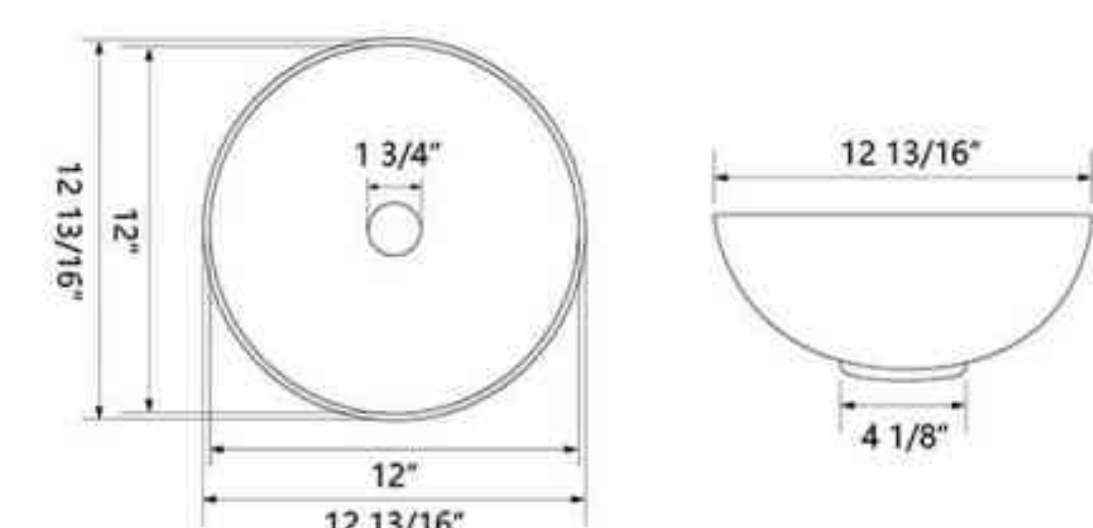

Drawing

Unit:in