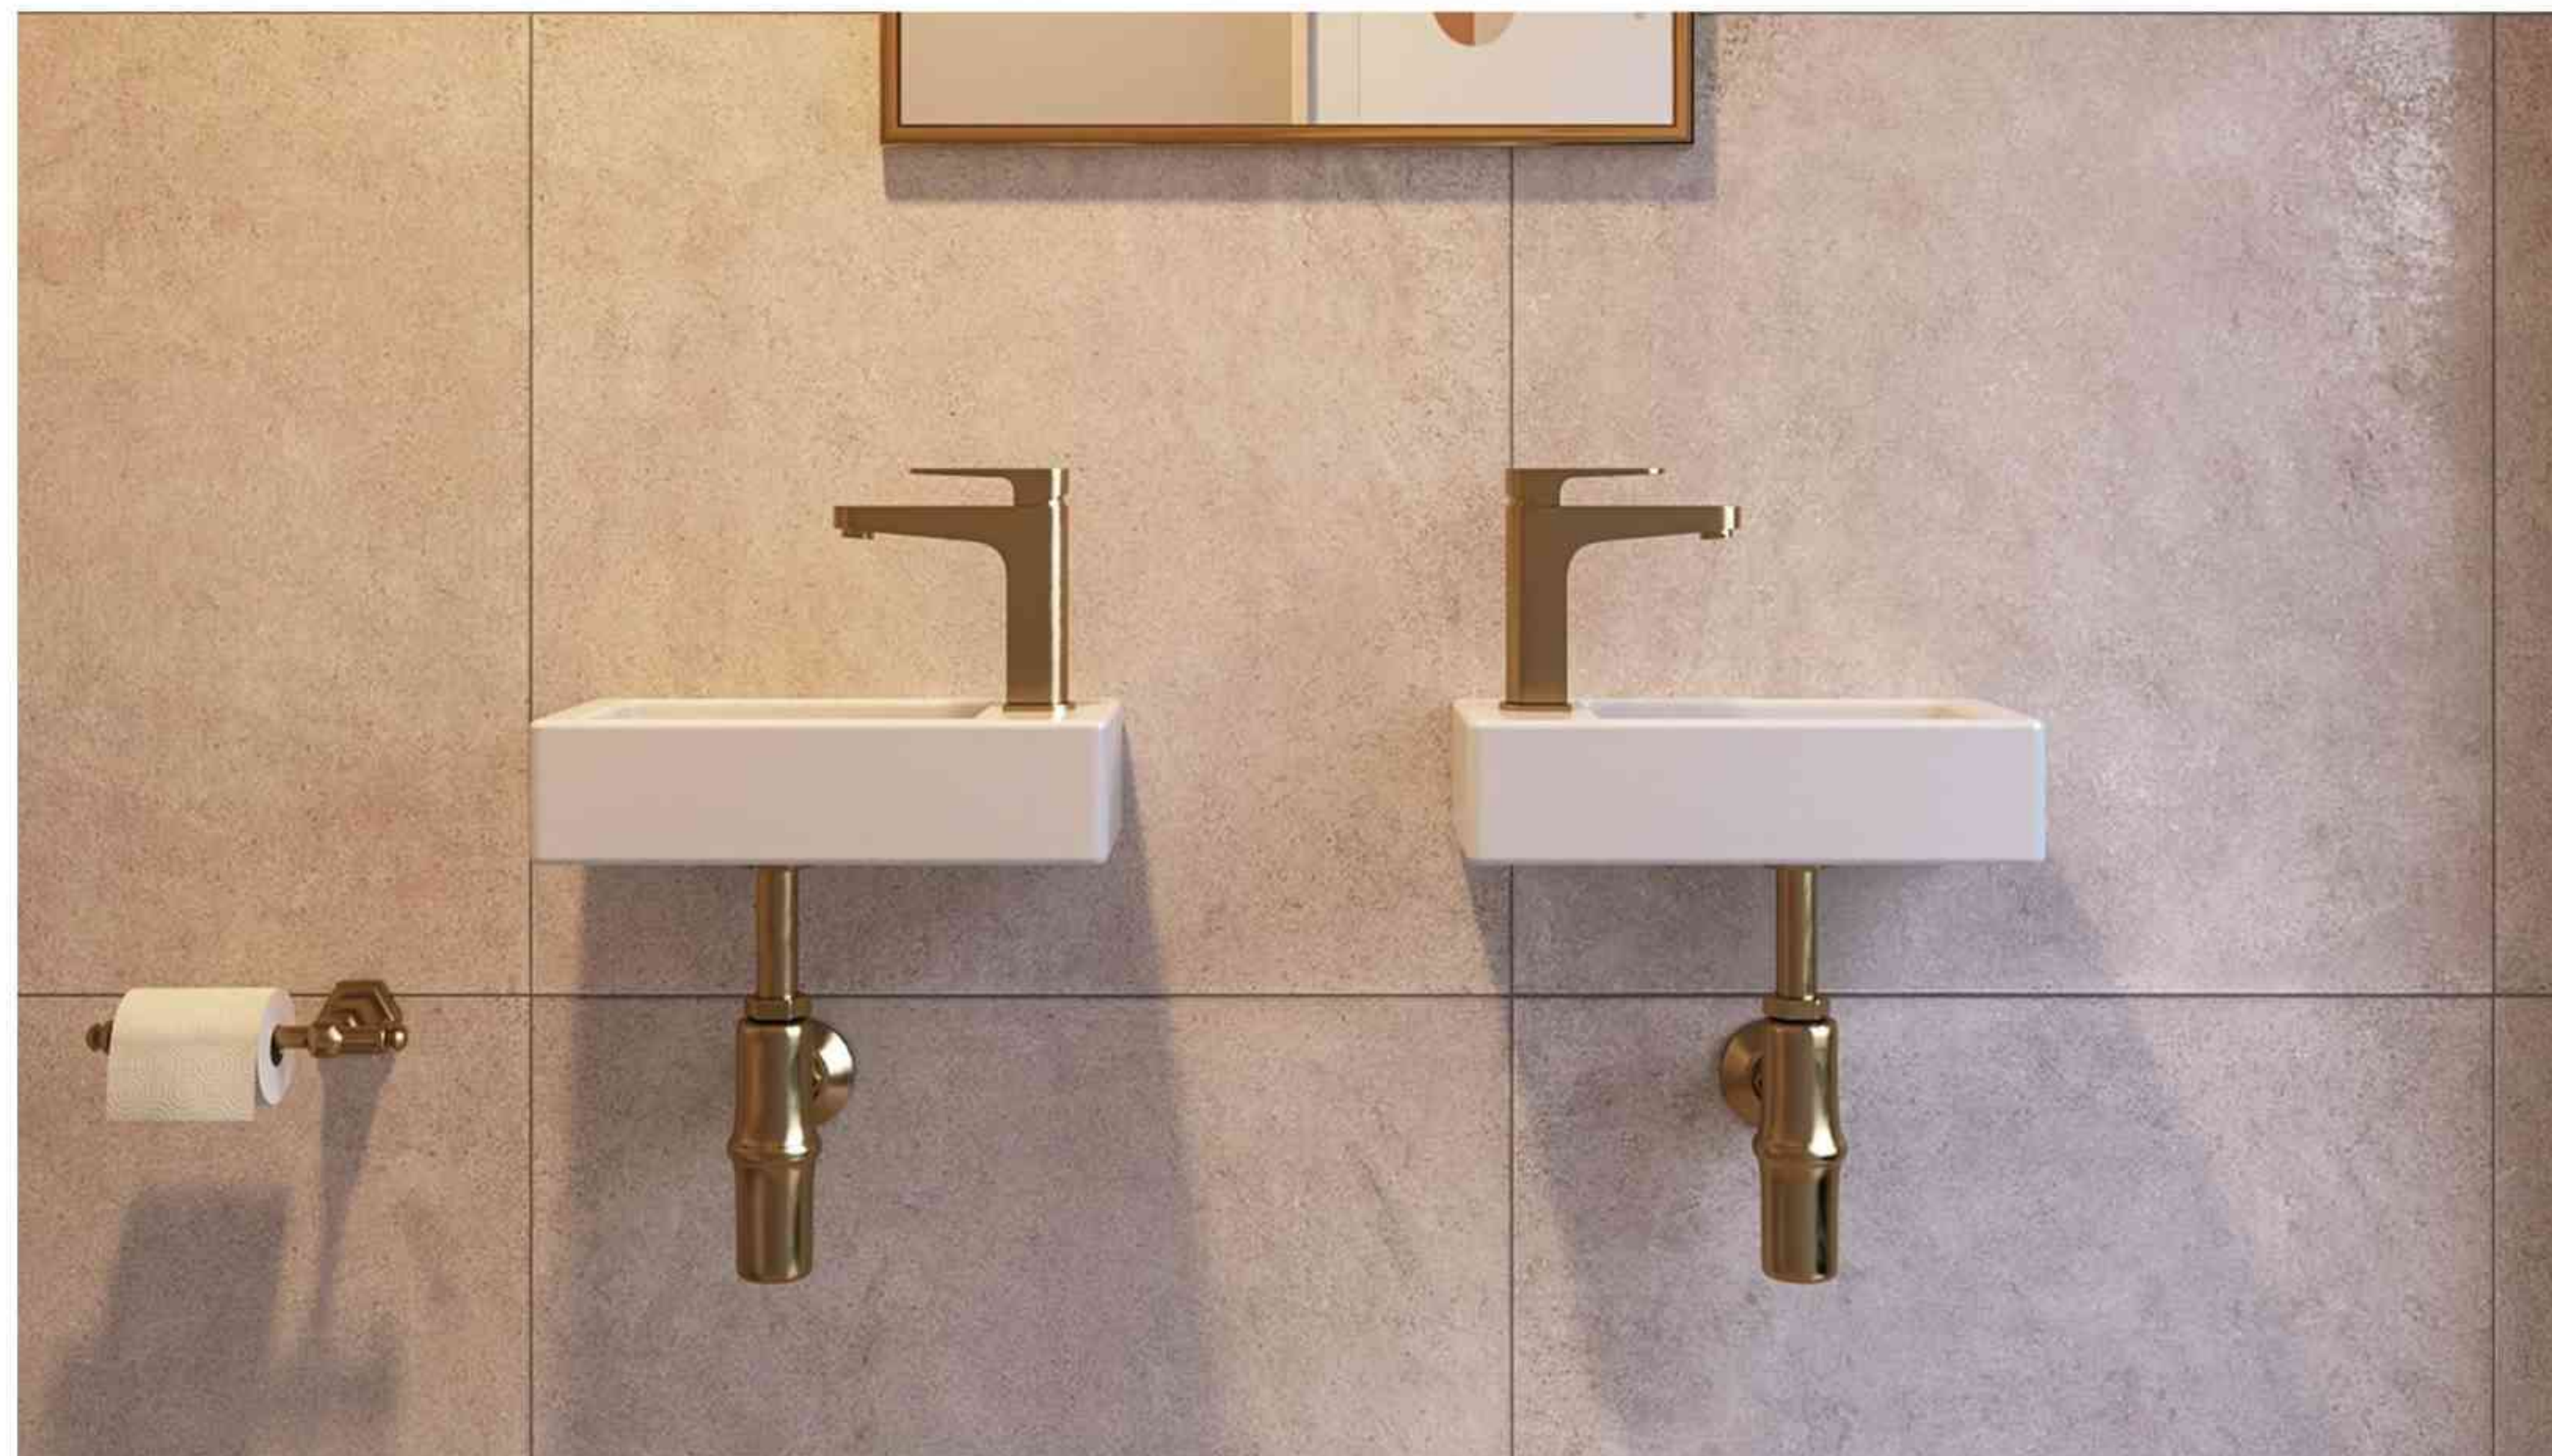

Technical Information

Product	Vessel Bathroom Sink
Size	15" x 7" x 4"
Materials	Ceramic
Collection	Liberty

Drawing Unit: in