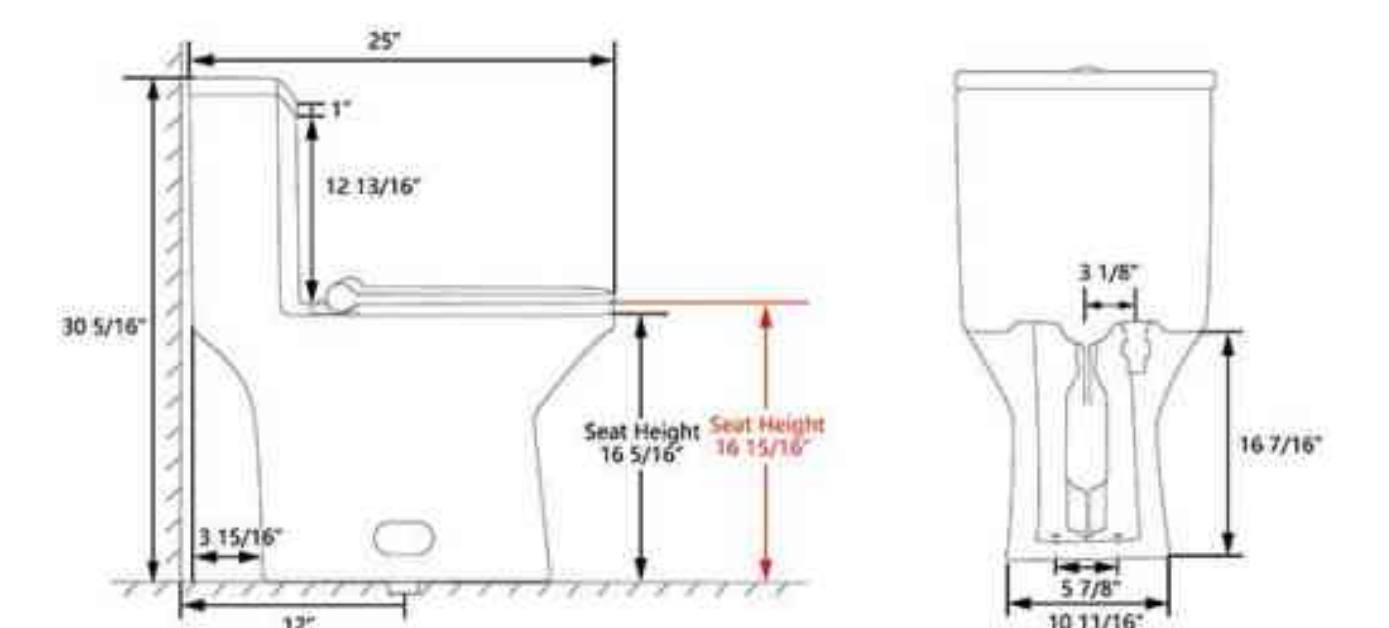

SKU: DV-1F0072

Product: One-Piece Toilet
Size: 25" x 14" x 30"
Materials: Ceramic
Collection: Ace