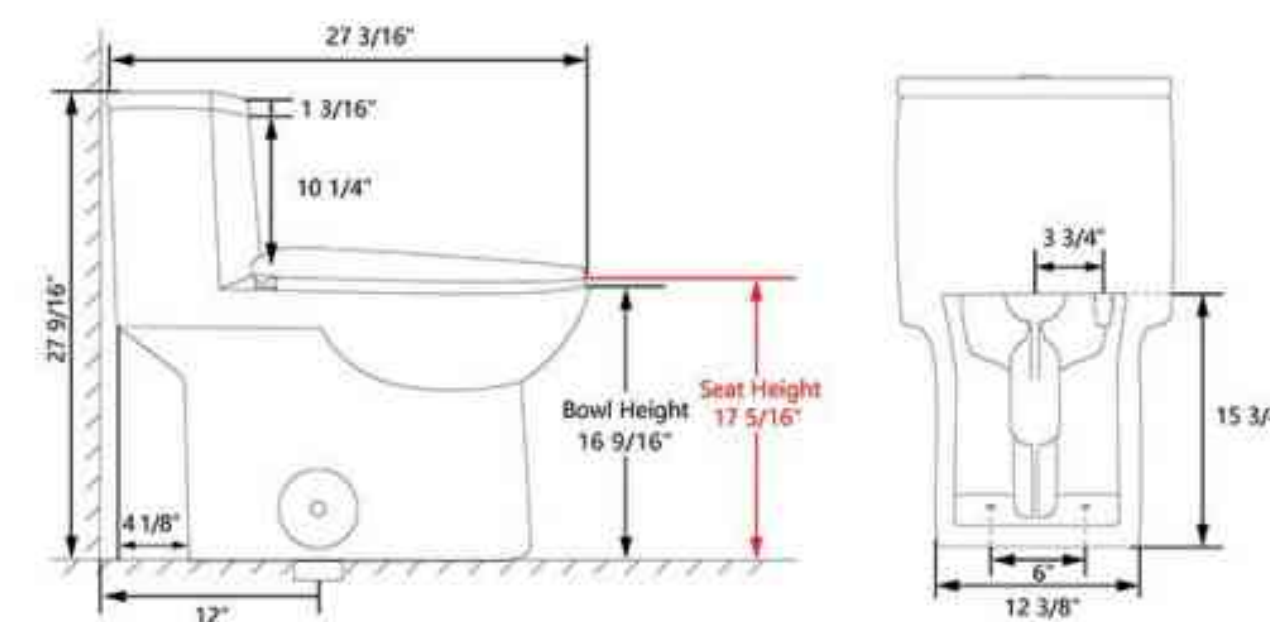

SKU: DV-1F52677

Product: One-Piece Toilet
Size: 27" x 15" x 28"
Materials: Ceramic
Collection: Ursa