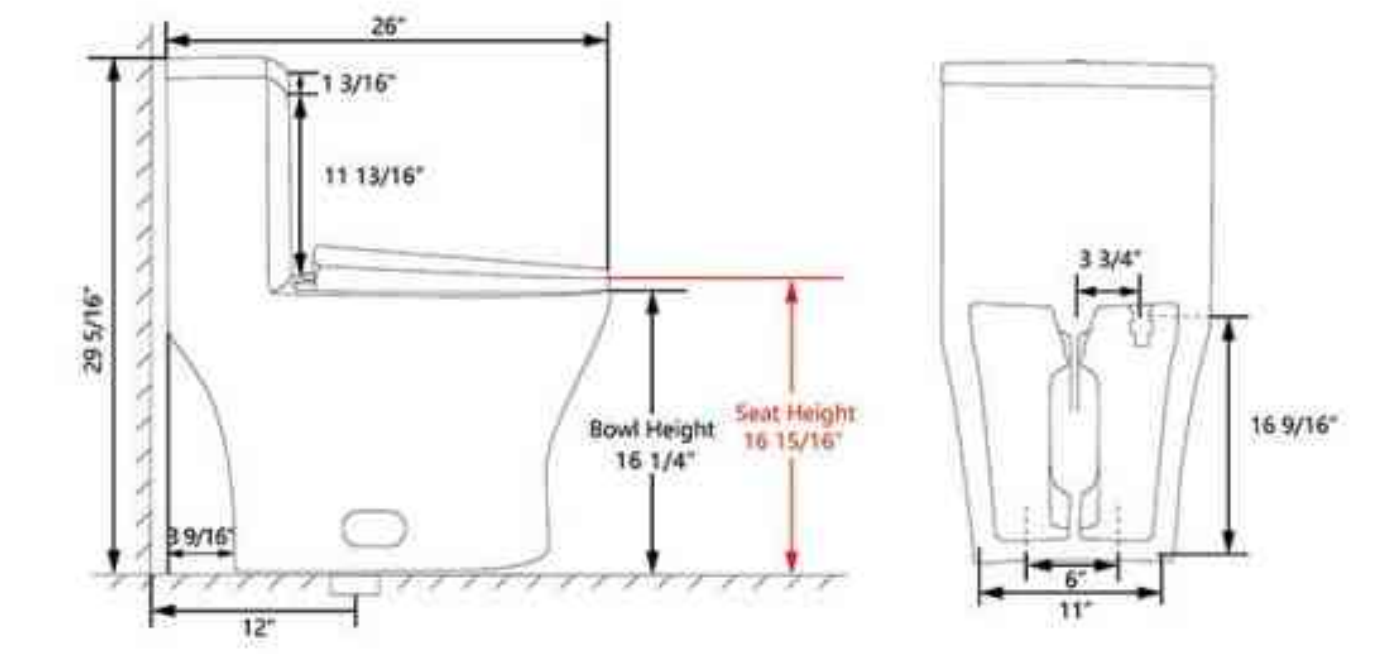

SKU: DV-1F0073

Product: One-Piece Toilet
Size: 26" x 15" x 29"
Materials: Ceramic
Collection: Ally