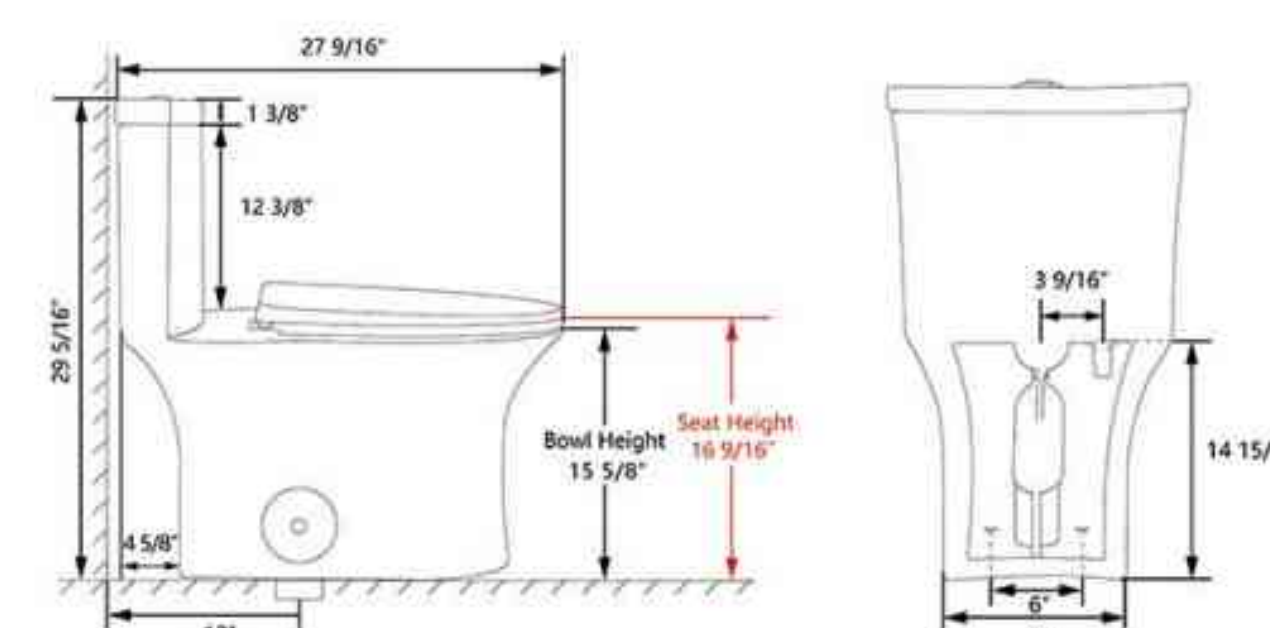

Product: One-Piece Toilet
Size: 28" x 16" x 29"
Materials: Ceramic
Collection: Apex

SKU: DV-1F0071

Product: One-Piece Toilet
Size: 25" x 14" x 31"
Materials: Ceramic
Collection: Ace

SKU: DV-1F52676

Product: One-Piece Toilet
Size: 28" x 17" x 29"
Materials: Ceramic
Collection: Horizon