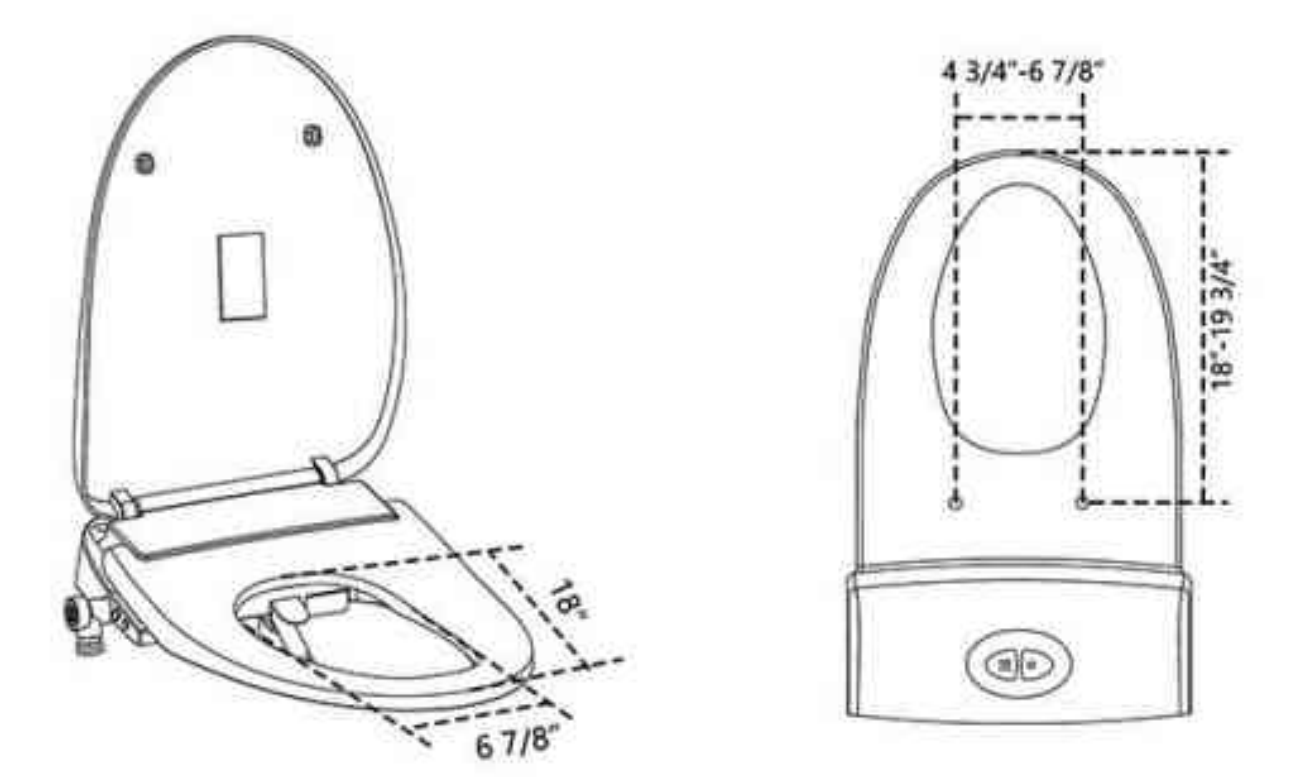

Drawing Unit: in