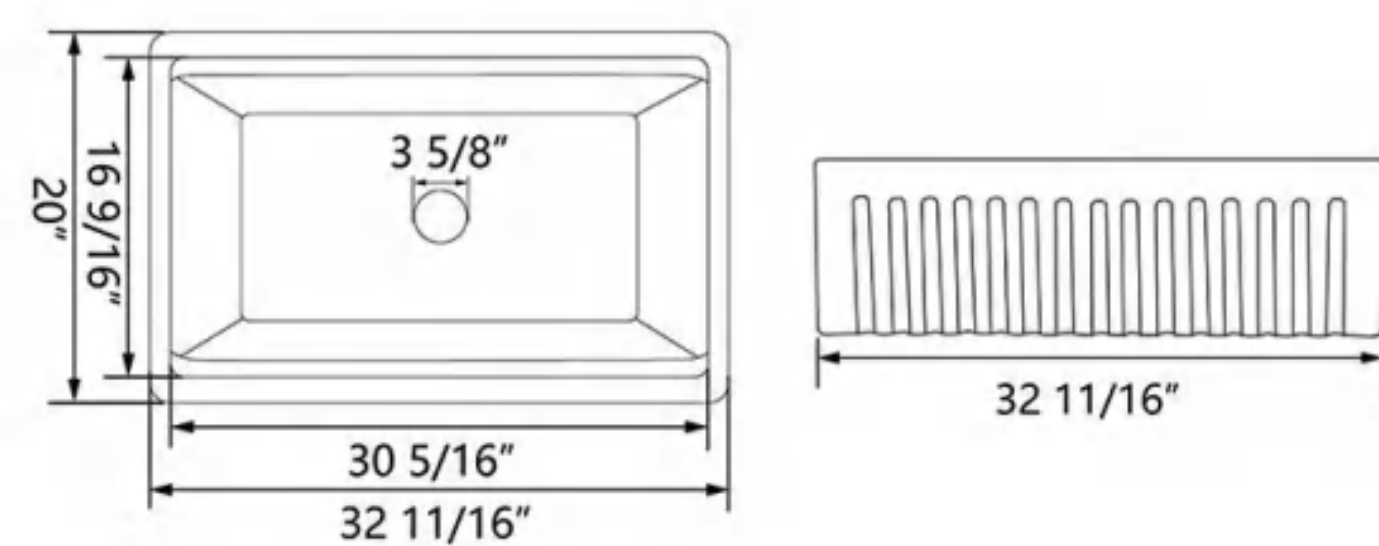

Drawing Unit: in