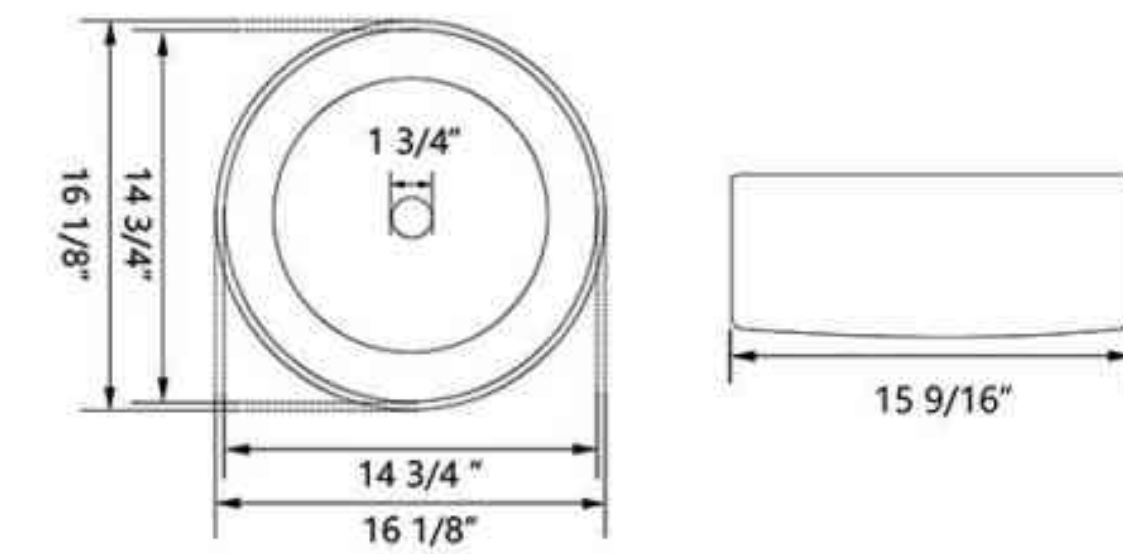

SKU: DV-1V062

Product: Vessel Bathroom Sink
Size: 18" x 18" x 7"
Materials: Ceramic
Collection: Symmetry

SKU: DV-1V0046

Product: Vessel Bathroom Sink
Size: 20" x 17" x 6"
Materials: Ceramic
Collection: Horizon

SKU: DV-1V063

Product: Vessel Bathroom Sink
Size: 16" x 16" x 6"
Materials: Ceramic
Collection: Symmetry

SKU: DV-1V0088

Product: Vessel Bathroom Sink
Size: 19" x 15" x 5"
Materials: Ceramic
Collection: Ally