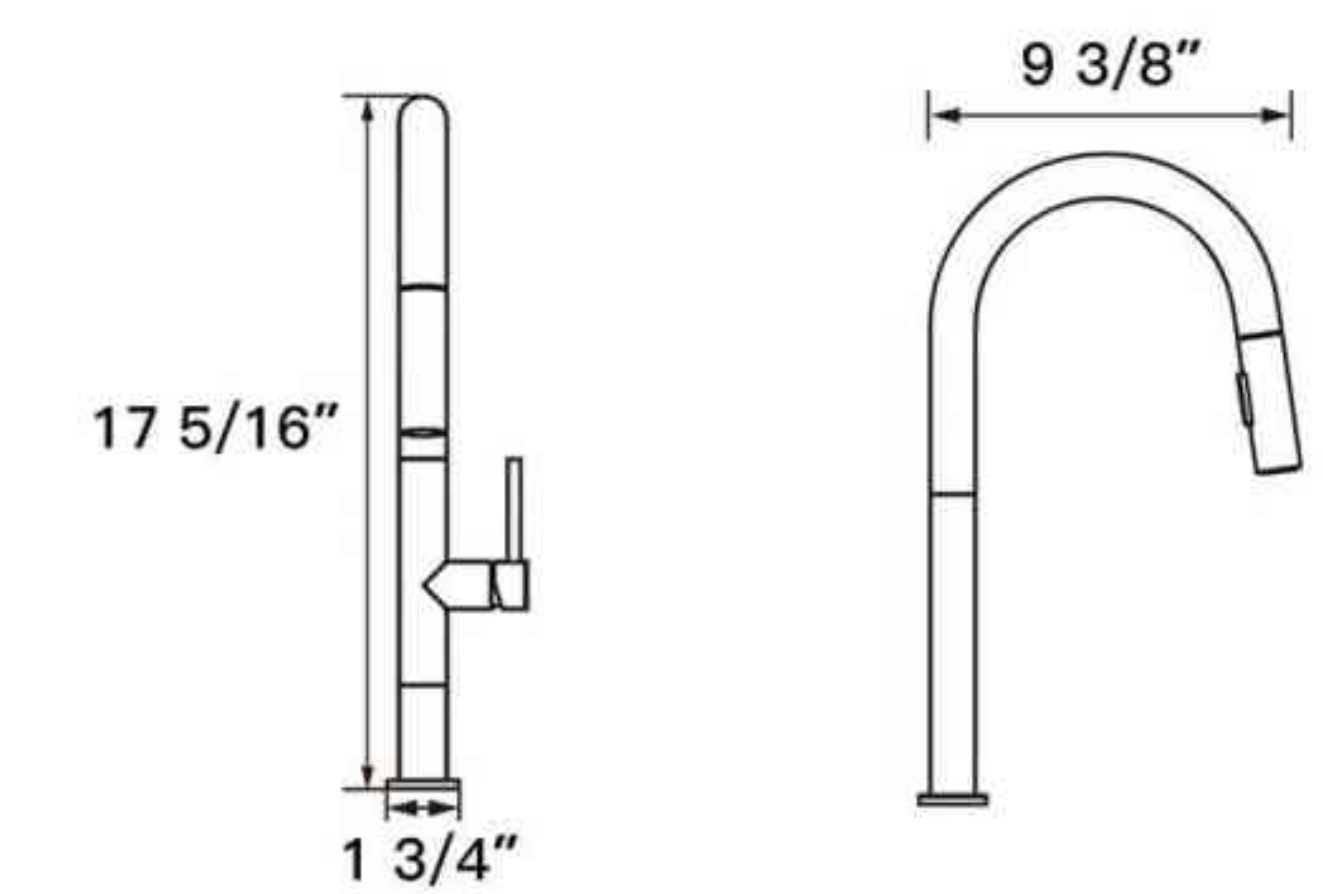

SKU: DV-1J82281

Product: Single Handle Kitchen Faucet
Size: 9" x 3" x 17"
Materials: Stainless Steel
Collection: Gleam