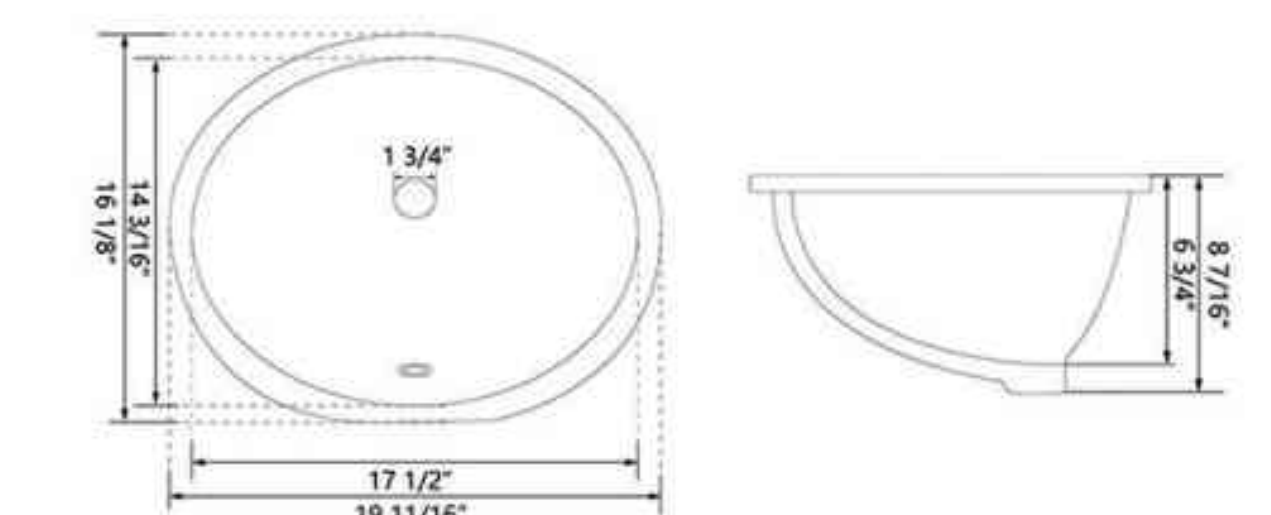

SKU: DV-1U305

Product: Undermount Bathroom Sink
Size: 20" × 16" × 8"
Materials: Ceramic
Collection: Symmetry