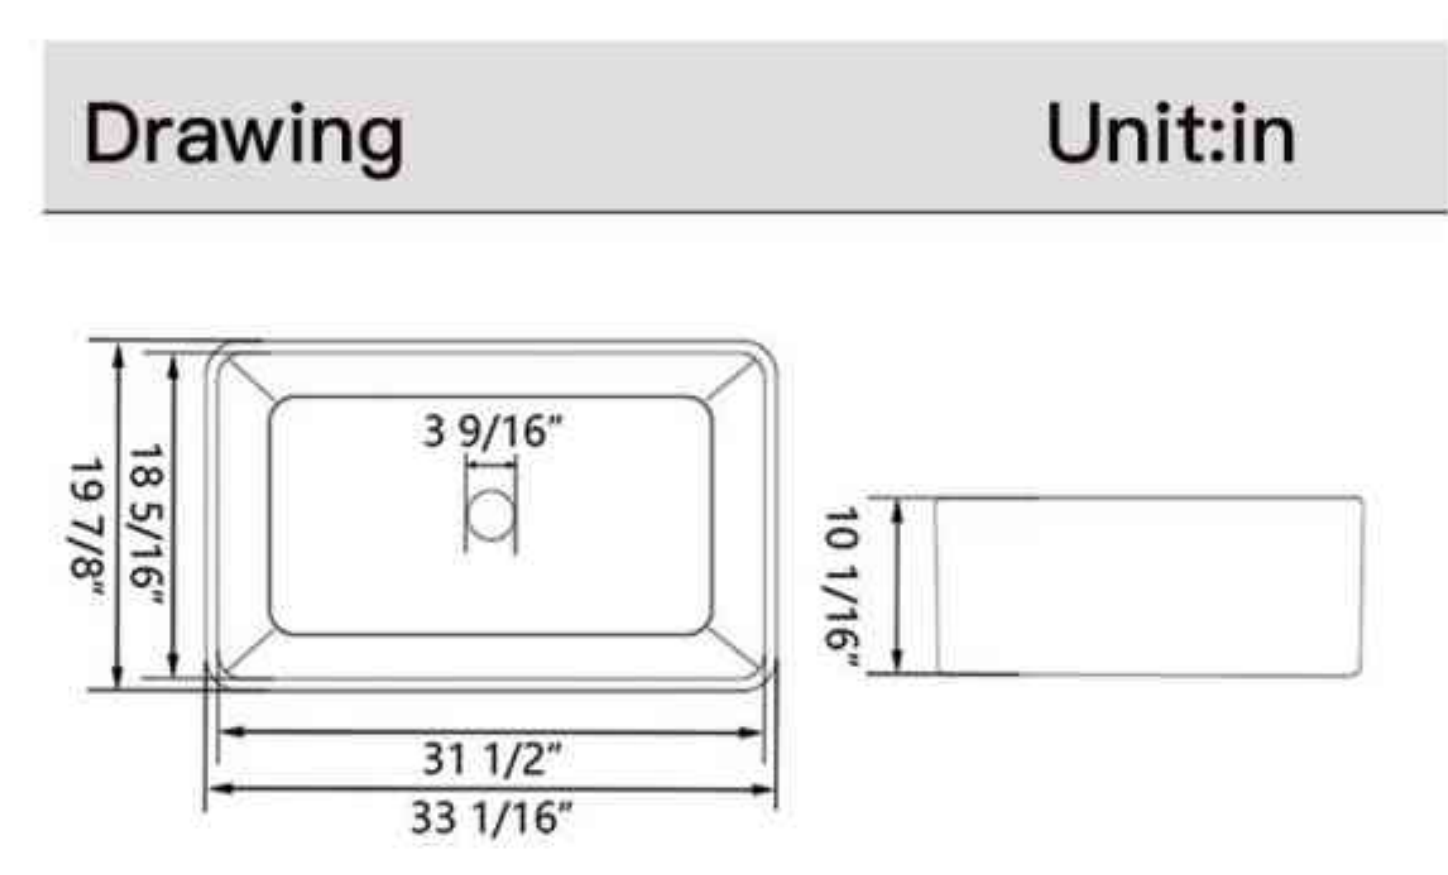

SKU: DV-1K119

Technical Information	
Product	Single Basin Kitchen Sink
Size	33" x 20" x 10"
Materials	Ceramic
Collection	Feast

Color Options	
DV-1K119 White	DV-1K0082 Black