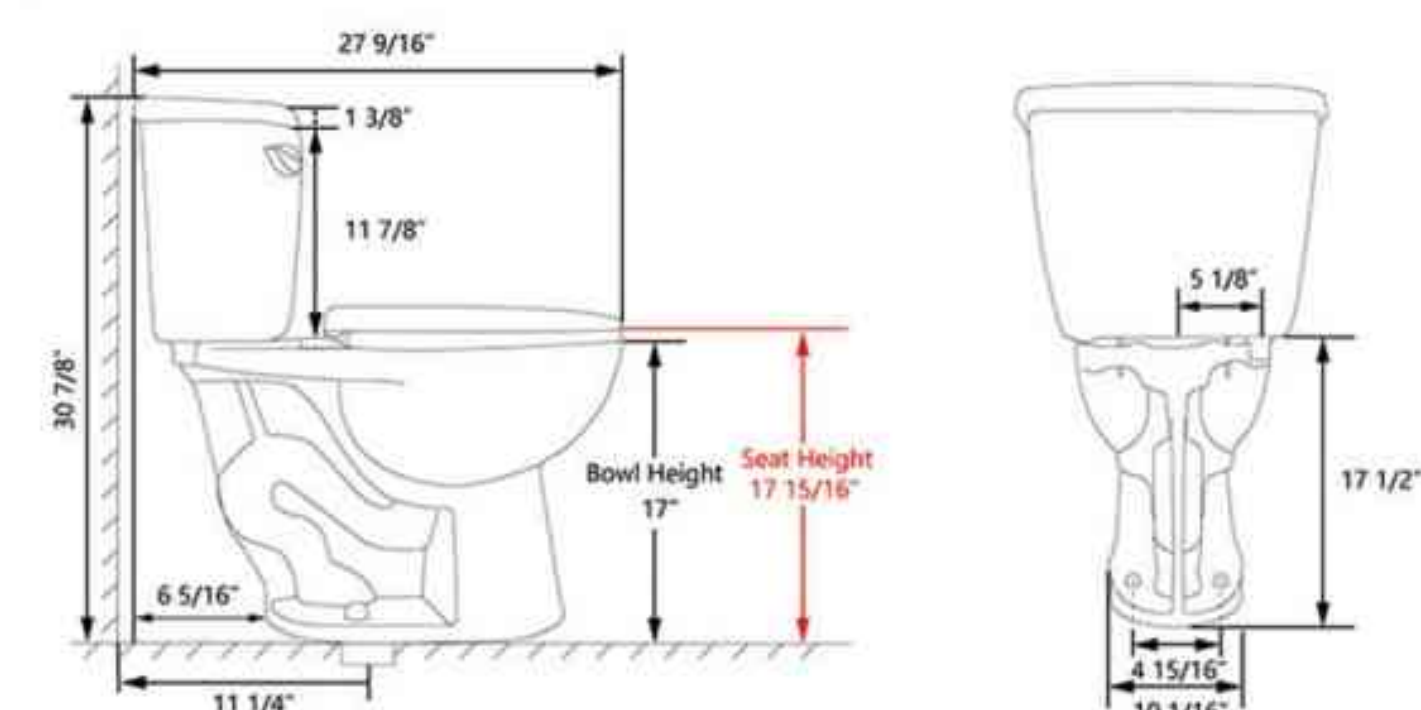

SKU: DV-2F0077

Technical Information

Product	Two-Piece Toilet
Size	27" × 17" × 32"
Materials	Ceramic
Collection	Dynasty

Drawing Unit: in

Rounded toilet seat Single flush water tank

SKU: DV-2F0079

Technical Information

Product	Two-Piece Toilet
Size	27" × 17" × 32"
Materials	Ceramic
Collection	Dynasty

Drawing Unit: in

Rounded toilet seat Dual flush water tank

SKU: DV-2F52531

Technical Information

Product	Two-Piece Toilet
Size	28" × 16" × 31"
Materials	Ceramic
Collection	Dynasty

Drawing Unit: in

SKU: DV-1F0069

Technical Information

Product	Wall-Hung Toilet
Size	20" × 14" × 14"
Materials	Ceramic
Included	Concealed Tank/Button
Collection	Liberty

Drawing Unit: in

SKU: DV-1F0070

Technical Information