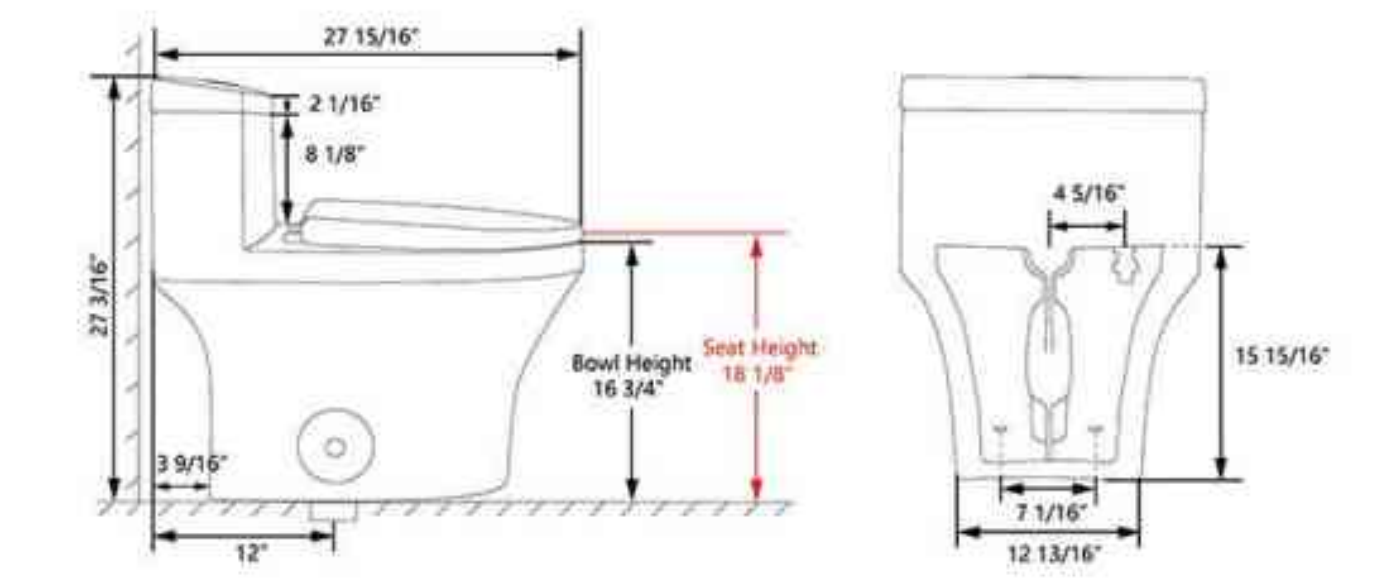

SKU: DV-1F0075

Product: One-Piece Toilet
Size: 28" x 19" x 27"
Materials: Ceramic
Collection: Prism