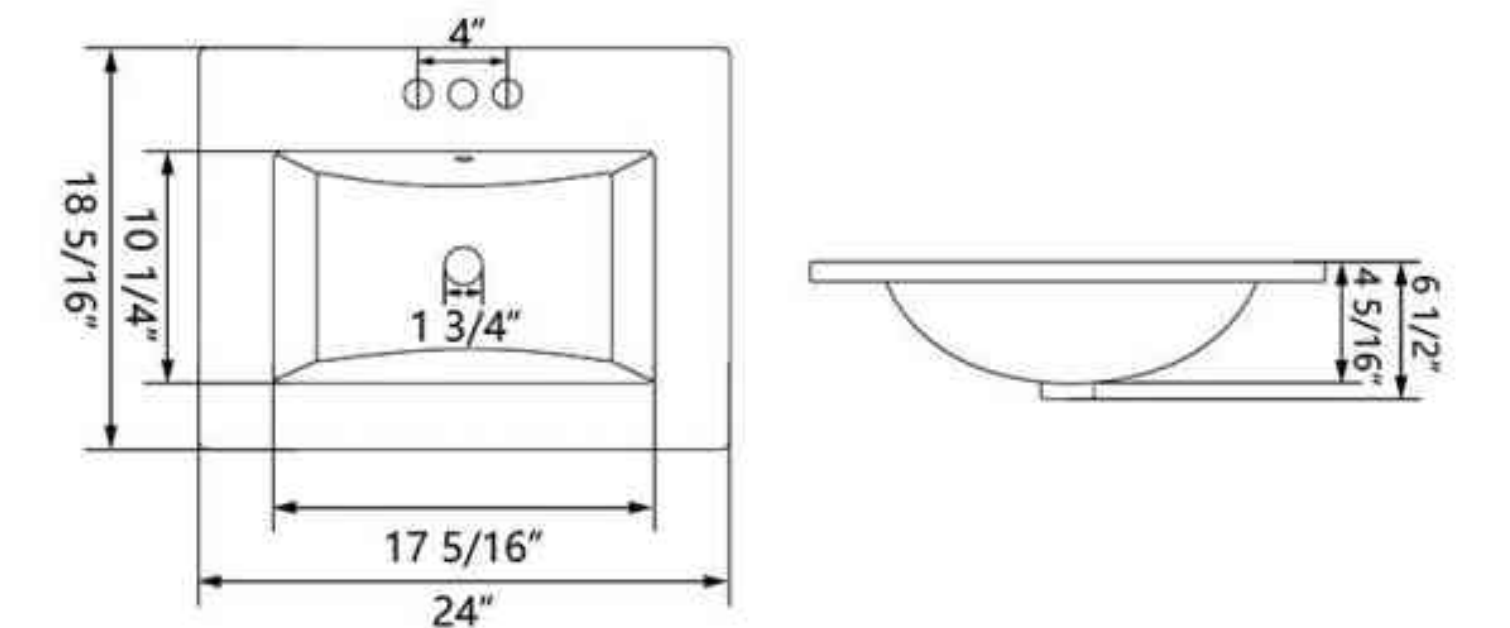

SKU: DV-1V0096

Technical Information

Product	Vanity Top
Size	24" × 18" × 6"
Materials	Ceramic

Drawing Unit: in

SKU: DV-1V0097

Technical Information

Product	Vanity Top
Size	24" × 18" × 6"
Materials	Ceramic

Drawing Unit: in

SKU: DV-1V0098

Technical Information

Product	Vanity Top
Size	36" × 18" × 7"
Materials	Ceramic

Drawing Unit: in

DeerValley®

Bathtub Collection

DeerValley's bathtub collection embodies innovation and design without compromise. With their captivating visual appeal, they bring a mesmerizing modern elegance to any bathroom. Designed for your comfort and built to last, these tubs cater to your needs, providing a perfect place to relax and unwind after a busy day.