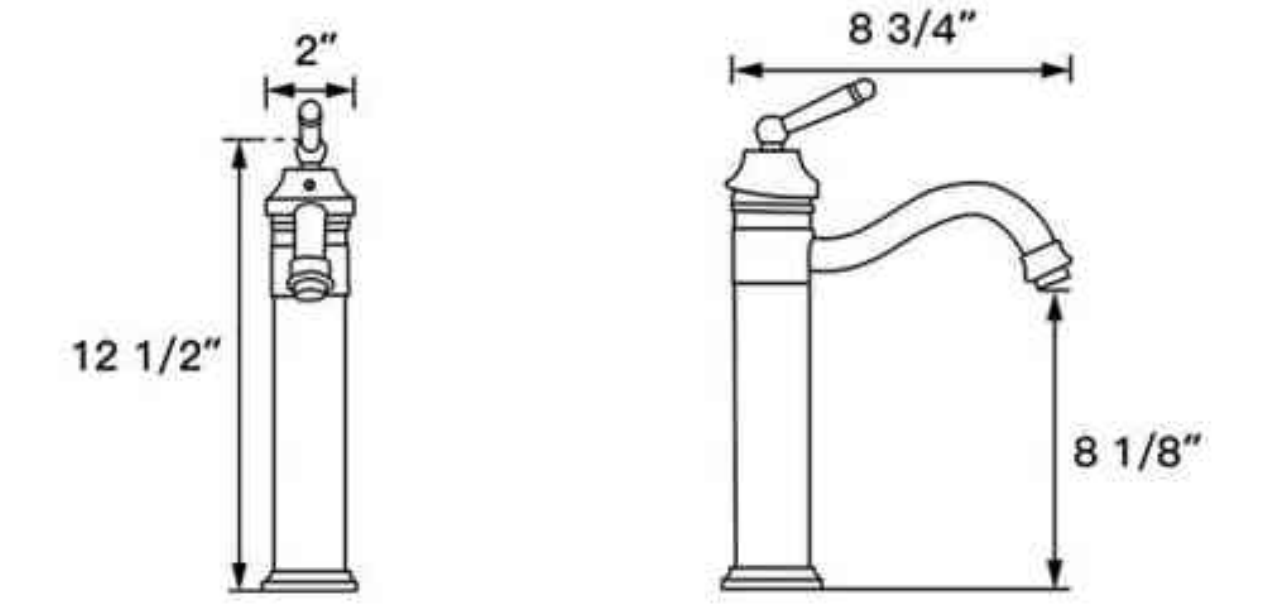

SKU: DV-1J82813

Product: Bathroom Faucet
Size: 9" × 2" × 12"
Materials: Brass
Collection: Horizon