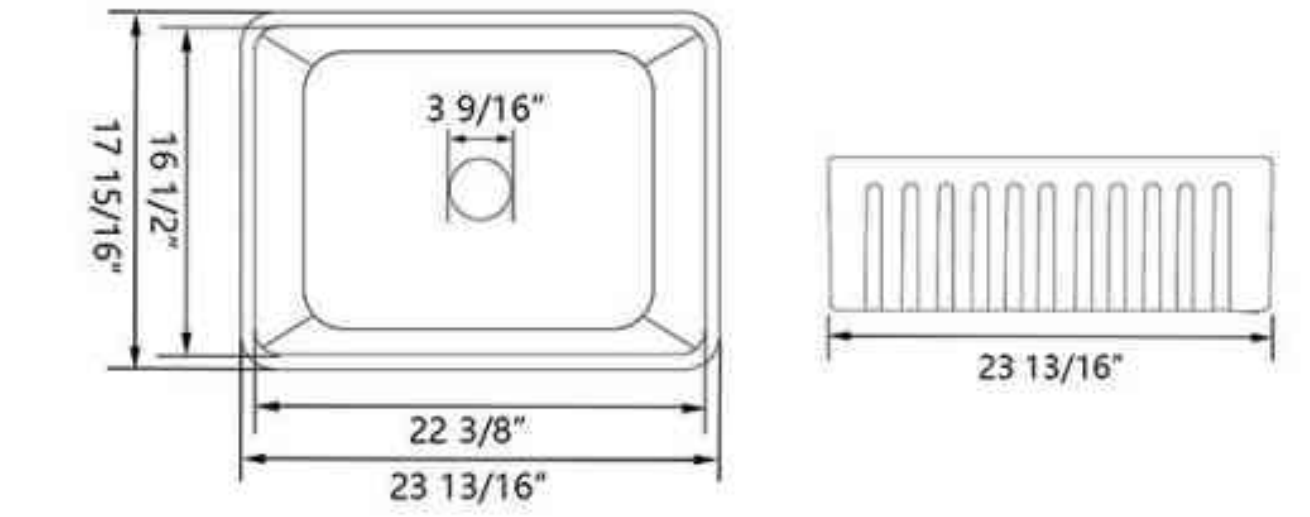

Product: Single Basin Kitchen Sink
 Size: 30" x 18" x 10"
 Materials: Ceramic
 Collection: Harvest

SKU: DV-1K022

Product: Single Basin Kitchen Sink
 Size: 24" x 18" x 10"
 Materials: Ceramic
 Collection: Perch