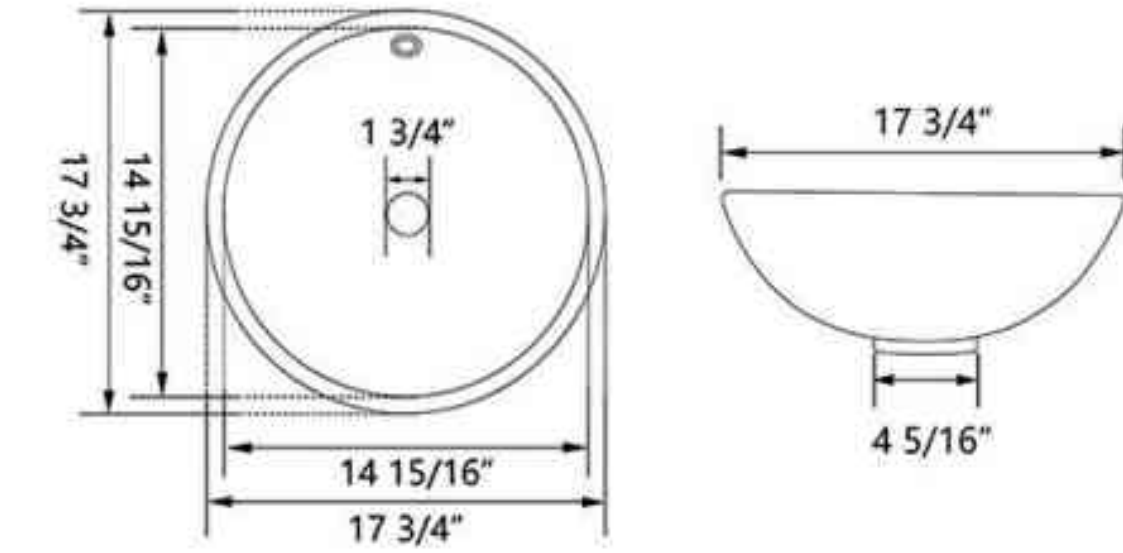

DV-1V0025
Black

Drawing

Unit:in

SKU: DV-1V0049

Product: Vessel Bathroom Sink
Size: 20" x 14" x 6"
Materials: Ceramic
Collection: Horizon

SKU: DV-1V231

Product: Vessel Bathroom Sink
Size: 18" x 17" x 6"
Materials: Ceramic
Collection: Dynasty

SKU: DV-1V062

Product: Vessel Bathroom Sink
Size: 18" x 18" x 7"
Materials: Ceramic
Collection: Symmetry

SKU: DV-1V0046

Product: Vessel Bathroom Sink
Size: 20" x 17" x 6"
Materials: Ceramic
Collection: Horizon