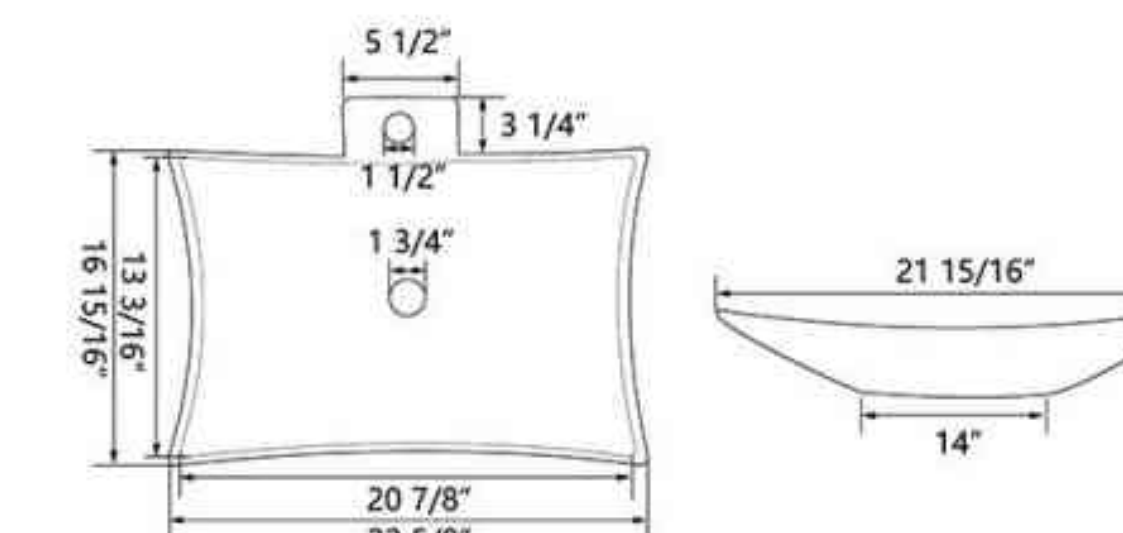

SKU: DV-1V0049

Product: Vessel Bathroom Sink
Size: 20" x 14" x 6"
Materials: Ceramic
Collection: Horizon

SKU: DV-1V231

Product: Vessel Bathroom Sink
Size: 18" x 17" x 6"
Materials: Ceramic
Collection: Dynasty

SKU: DV-1V062

Product: Vessel Bathroom Sink
Size: 18" x 18" x 7"
Materials: Ceramic
Collection: Symmetry

SKU: DV-1V0046

Product: Vessel Bathroom Sink
Size: 20" x 17" x 6"
Materials: Ceramic
Collection: Horizon

SKU: DV-1V063

Product: Vessel Bathroom Sink
Size: 16" x 16" x 6"
Materials: Ceramic
Collection: Symmetry

SKU: DV-1V0088

Product: Vessel Bathroom Sink
Size: 19" x 15" x 5"
Materials: Ceramic
Collection: Ally

SKU: DV-1V432

Product: Vessel Bathroom Sink
Size: 20" x 16" x 6"
Materials: Ceramic
Collection: Prism

SKU: DV-1V0048

Product: Vessel Bathroom Sink
Size: 16" x 12" x 5"
Materials: Ceramic
Collection: Liberty

SKU: DV-1V022

Product: Vessel Bathroom Sink
Size: 16" x 16" x 5"
Materials: Ceramic
Collection: Ace

SKU: DV-1V0047

Product: Vessel Bathroom Sink
Size: 19" x 12" x 5"
Materials: Ceramic
Collection: Ally

SKU: DV-1V0050

Product: Vessel Bathroom Sink
Size: 23" x 17" x 5"
Materials: Ceramic
Collection: Prism

SKU: DV-1V032

Product: Vessel Bathroom Sink
Size: 20" x 13" x 4"
Materials: Ceramic
Collection: Ally