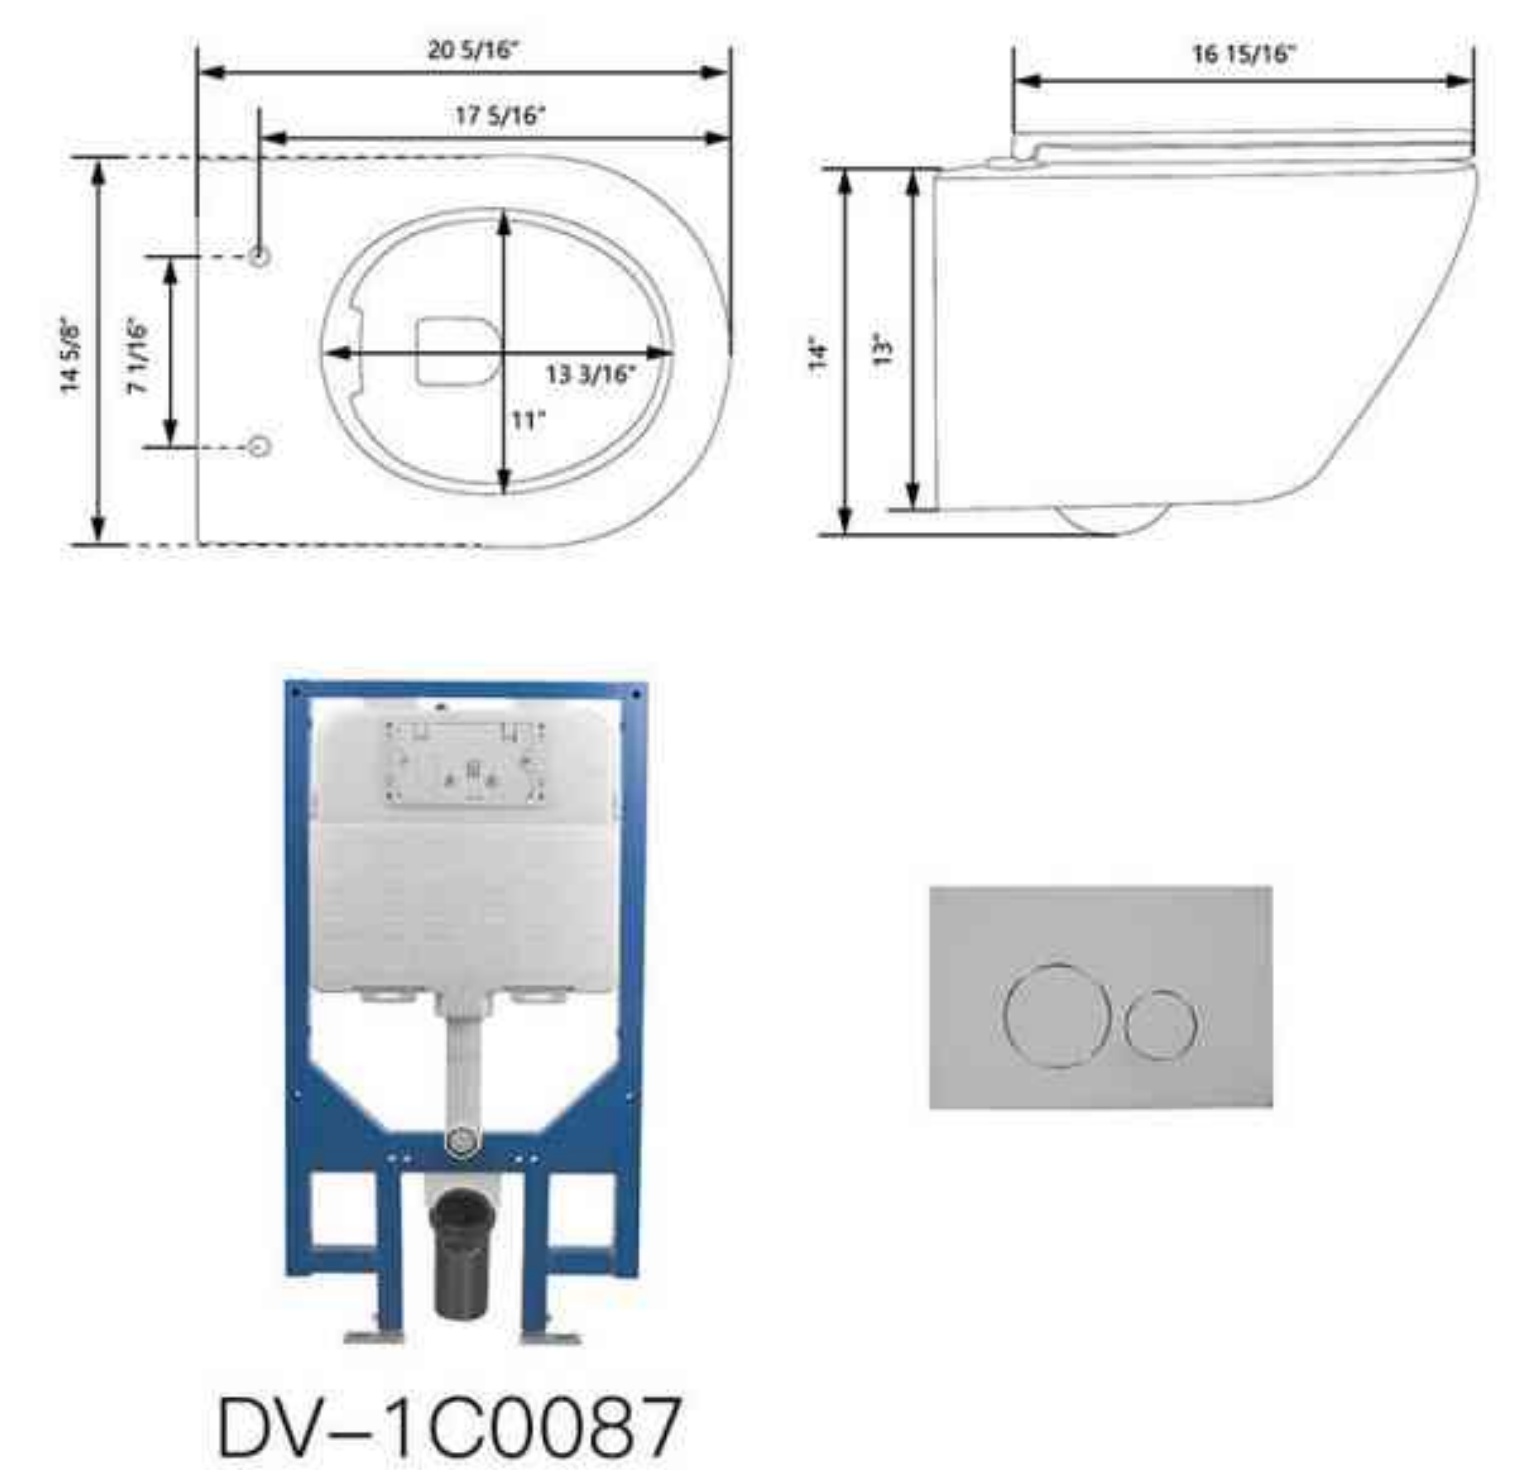

Drawing Unit: in