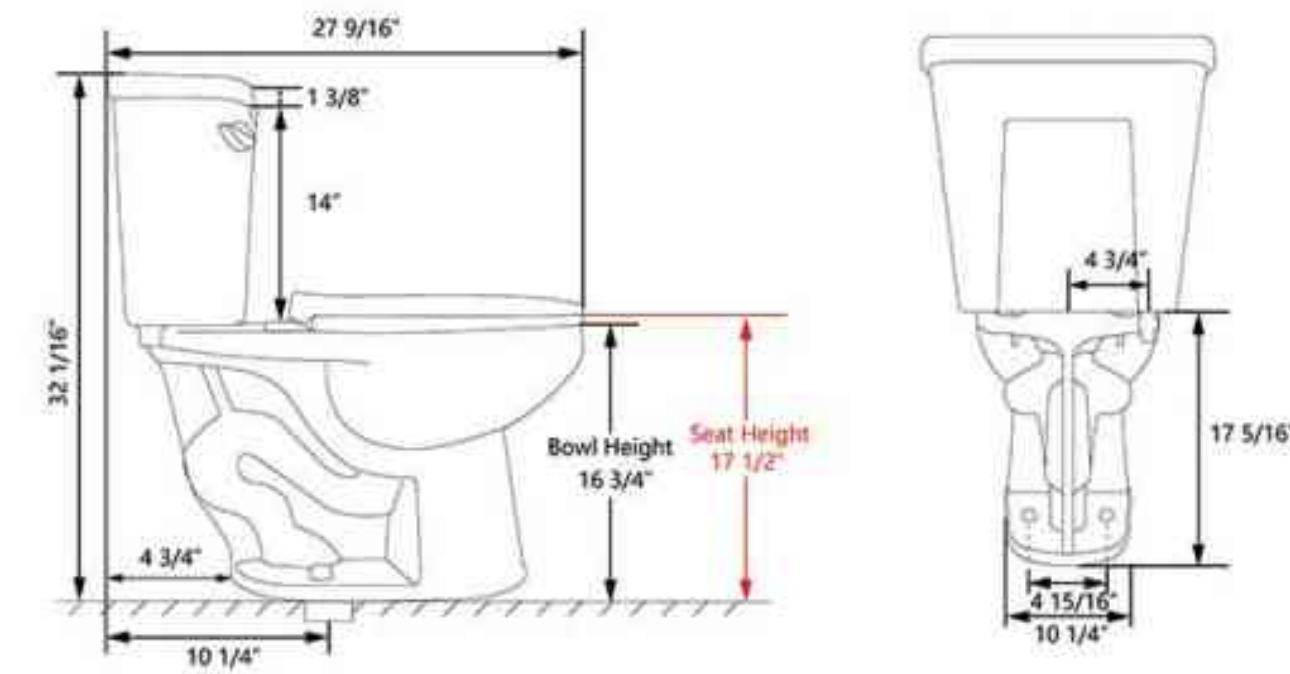

ROUGH-IN SIZE OPTIONS

HOLE OPTIONS

SKU: DV-1F52102

Technical Information

Product	One-Piece Toilet
Size	27" x 15" x 31"
Materials	Ceramic
Collection	Ace

Drawing Unit: in

SKU: DV-1F026

Technical Information

Product	One-Piece Toilet
Size	29" x 14" x 28"
Materials	Ceramic
Collection	Ally

Drawing Unit: in

Color Options

Dual-Flush Button Color Options

SKU: DV-2F0076

Technical Information

Product	Two-Piece Toilet
Size	28" × 16" × 32"
Materials	Ceramic
Collection	Dynasty

Drawing Unit: in

Elongated toilet seat Single flush water tank

SKU: DV-2F0078

Technical Information

Product	Two-Piece Toilet
Size	28" × 16" × 32"
Materials	Ceramic
Collection	Dynasty

Drawing Unit: in

Elongated toilet seat Dual flush water tank