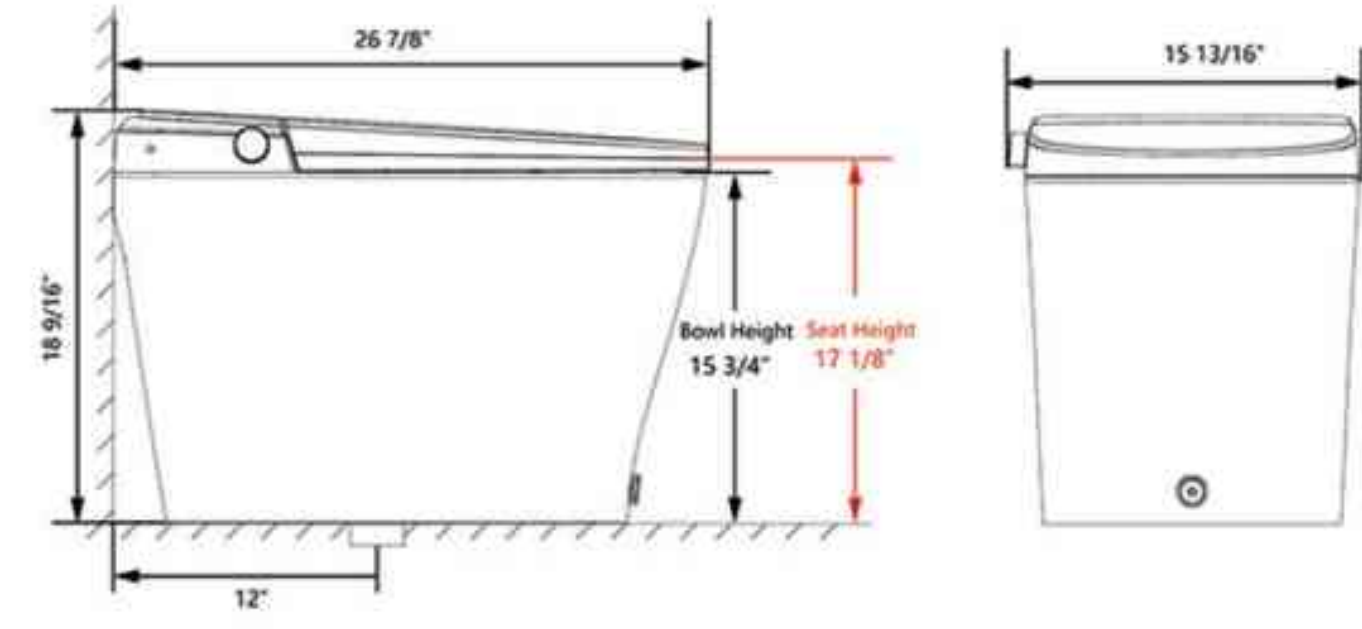

SKU: DV-1S0029

Technical Information

Product	Smart Toilet
Size	27" × 16" × 19"
Materials	Ceramic

Drawing Unit: in