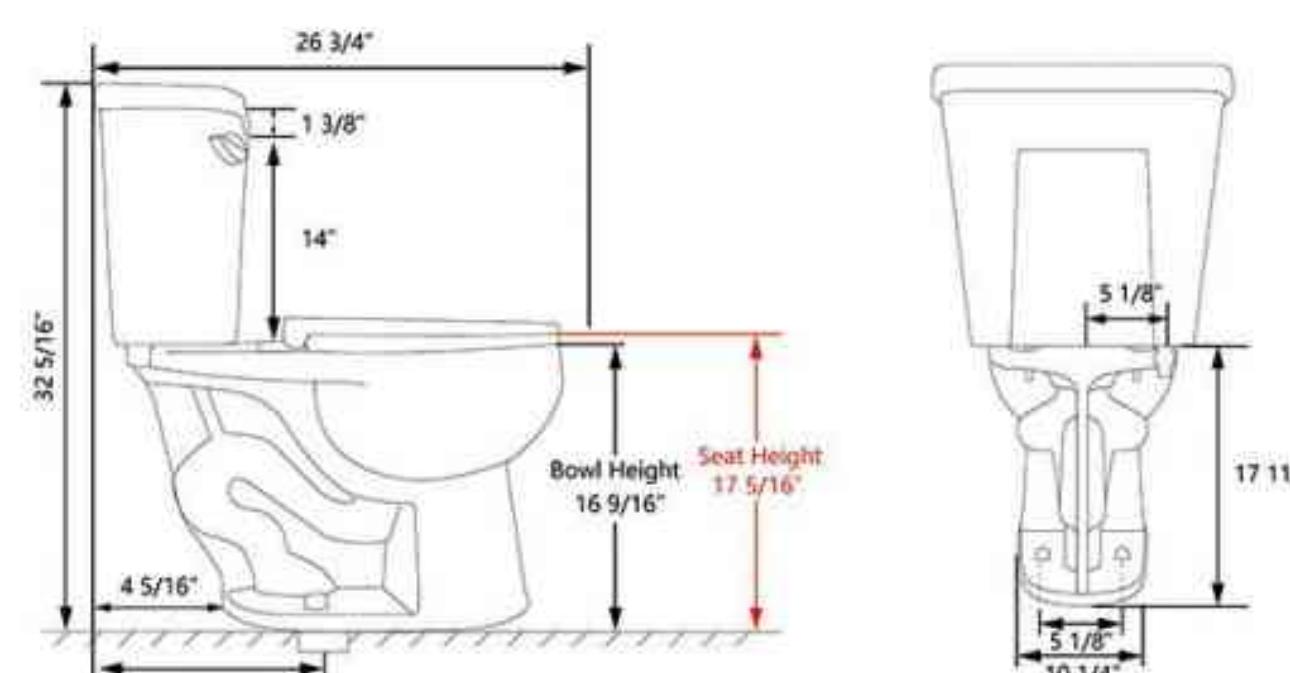

Drawing Unit: in

Elongated toilet seat Single flush water tank

SKU: DV-2F0078

Technical Information

Product	Two-Piece Toilet
Size	28" × 16" × 32"
Materials	Ceramic
Collection	Dynasty

Drawing Unit: in

Elongated toilet seat Dual flush water tank

SKU: DV-2F0077

Technical Information

Product	Two-Piece Toilet
Size	27" × 17" × 32"
Materials	Ceramic
Collection	Dynasty

Drawing Unit: in

Rounded toilet seat Single flush water tank

SKU: DV-2F0079

Technical Information

Product	Two-Piece Toilet
Size	27" × 17" × 32"
Materials	Ceramic
Collection	Dynasty

Drawing Unit: in

Rounded toilet seat Dual flush water tank

SKU: DV-2F52531

Technical Information

Product	Two-Piece Toilet
Size	28" × 16" × 31"
Materials	Ceramic
Collection	Dynasty