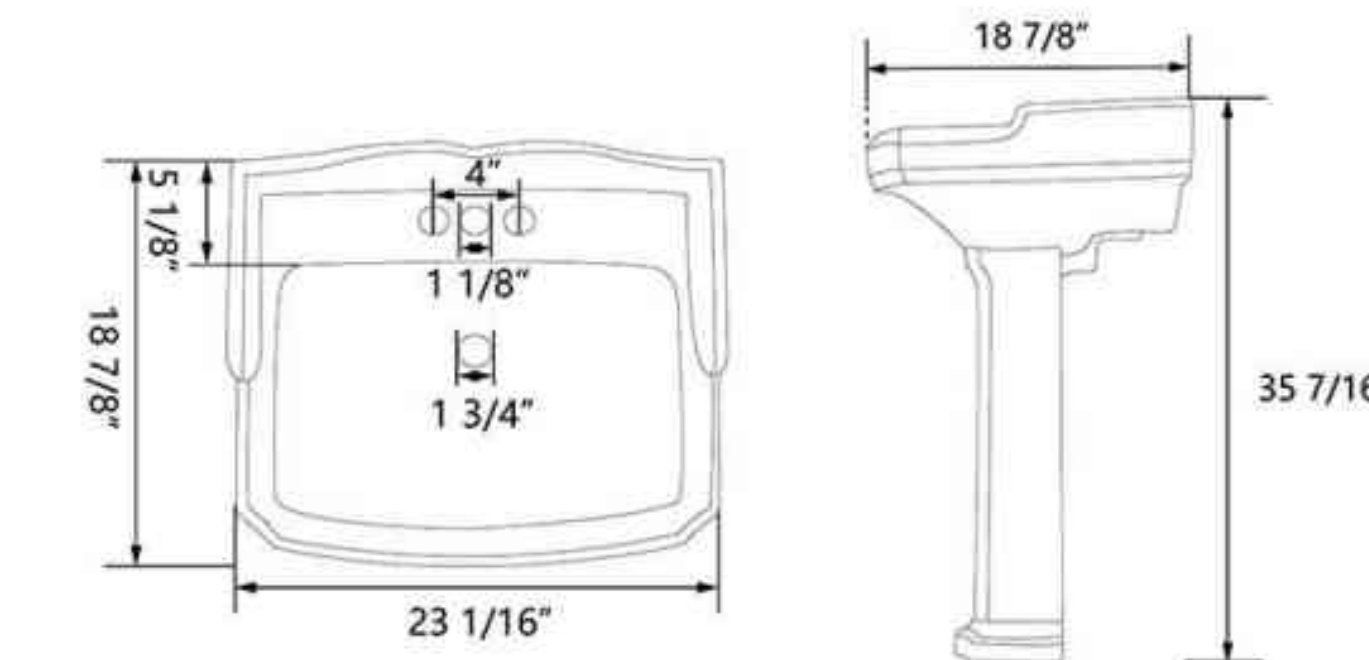

SKU: DV-1P521

Technical Information

Product	Pedestal Bathroom Sink
Size	26" × 20" × 34"
Materials	Ceramic
Collection	Apex

Drawing Unit: in

SKU: DV-1P523

Technical Information

Product	Pedestal Bathroom Sink
Size	20" × 17" × 31"
Materials	Ceramic
Collection	Liberty

Drawing Unit: in

SKU: DV-1P522

Technical Information

Product	Pedestal Bathroom Sink
Size	23" × 19" × 35"
Materials	Ceramic
Collection	Dynasty

Drawing Unit: in

SKU: DV-1P525

Technical Information

Product	Pedestal Bathroom Sink
Size	20" × 17" × 32"
Materials	Ceramic
Collection	Ally