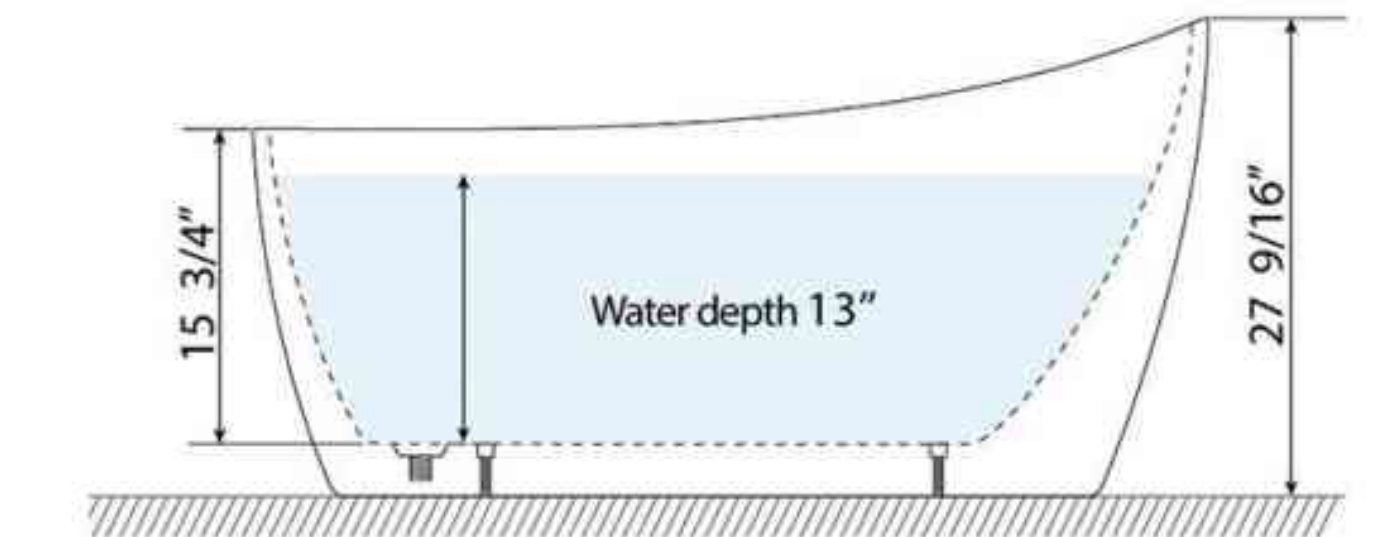

Drawing Unit: in