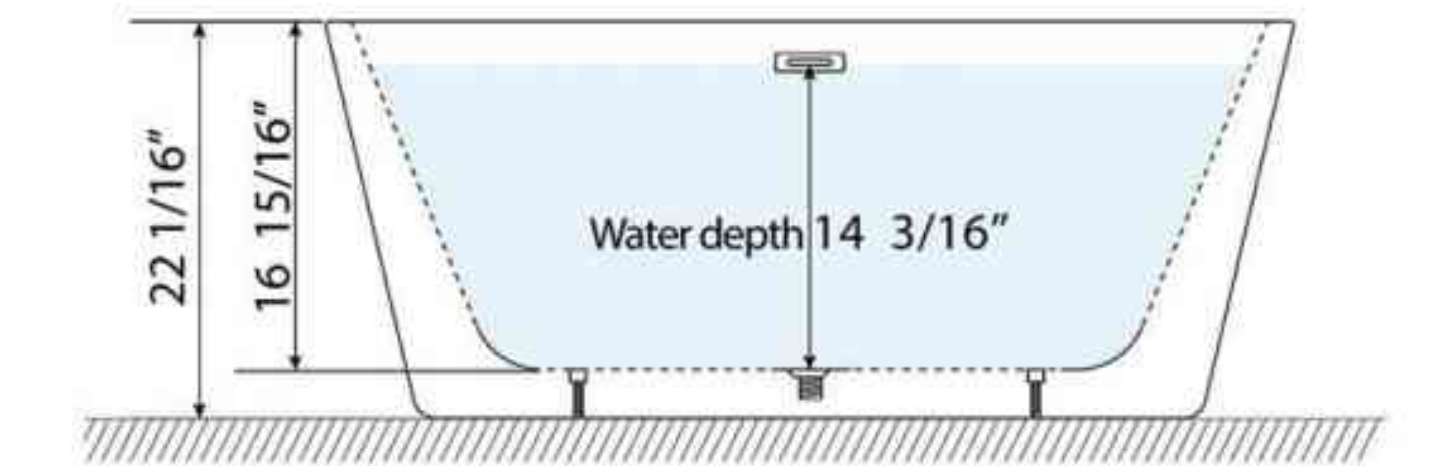

Drawing Unit: in