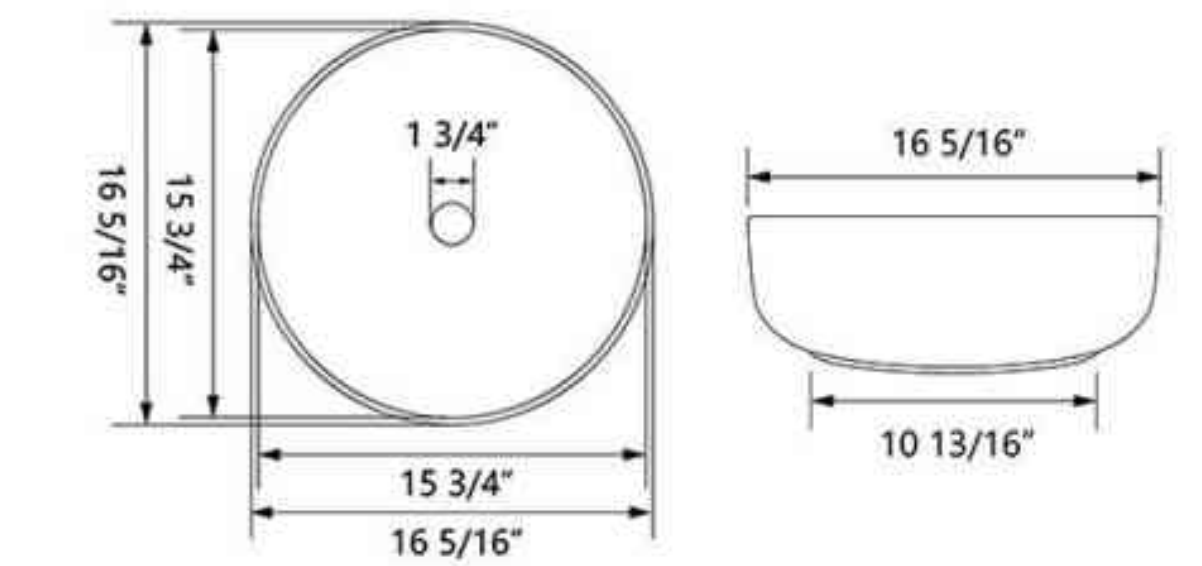

Technical Information

Product	Vessel Bathroom Sink
Size	14" x 7" x 4"
Materials	Ceramic
Collection	Liberty

Drawing Unit: in

SKU: DV-1V091L/R

Technical Information

Product	Vessel Bathroom Sink
Size	15" x 7" x 4"
Materials	Ceramic
Collection	Liberty

Drawing Unit: in

Color Options

Faucet Hole Options (Left/Right)

SKU: DV-1V0030

Technical Information

Product	Vessel Bathroom Sink
Size	16" × 16" × 5"
Materials	Ceramic
Collection	Symmetry

Color Options

DV-1V0030
White

DV-1V0092
Black

Drawing

Unit:in

SKU: DV-1V061

Technical Information

Product	Vessel Bathroom Sink
Size	13" × 13" × 6"
Materials	Ceramic
Collection	Symmetry

Color Options

DV-1V061
White