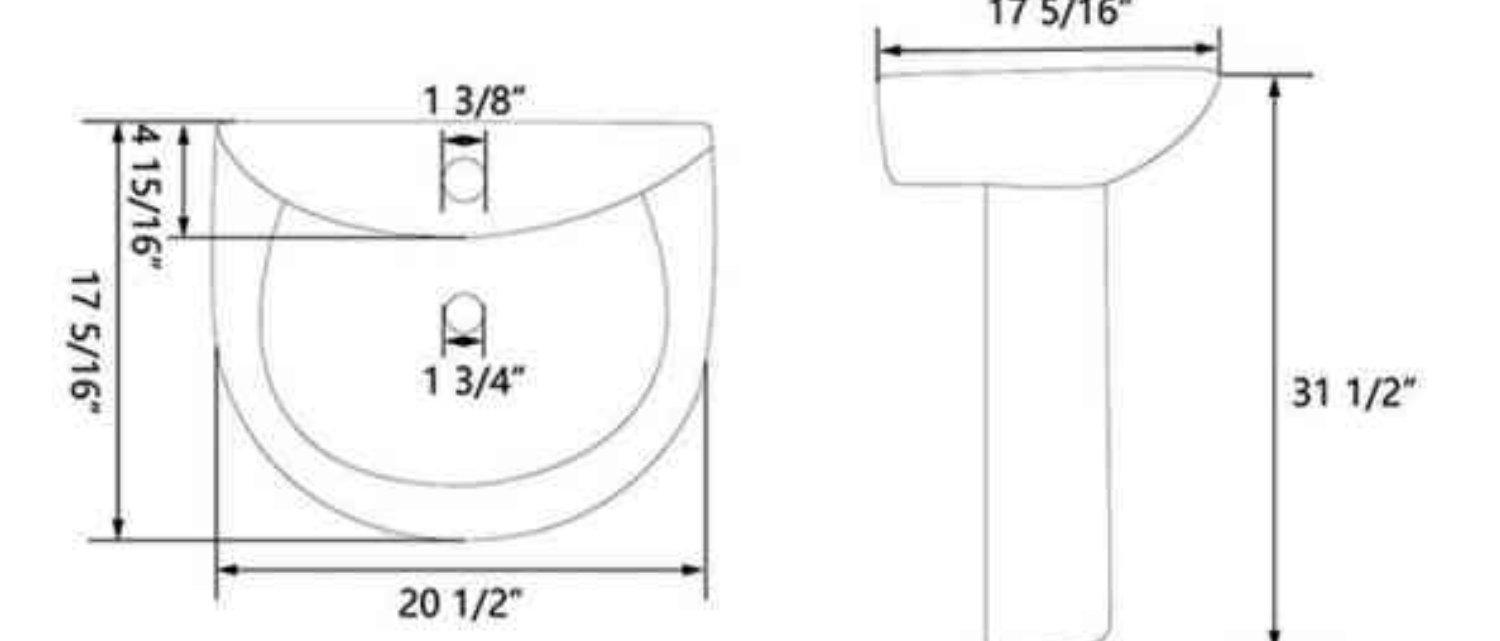

Drawing Unit: in