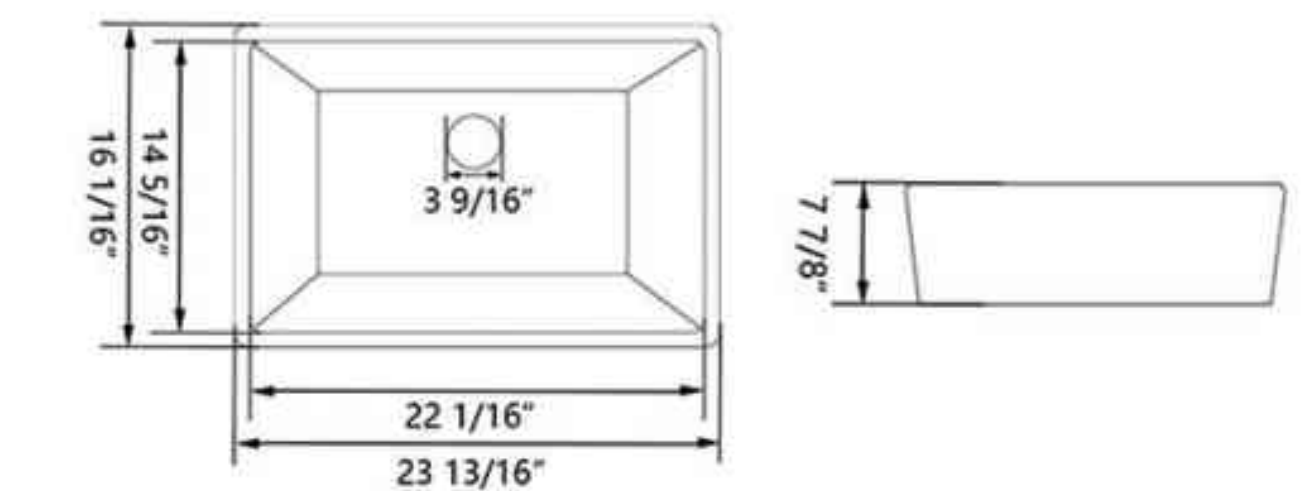

SKU: DV-1K116

Product: Single Basin Kitchen Sink
Size: 24" x 16" x 8"
Materials: Ceramic
Collection: Perch