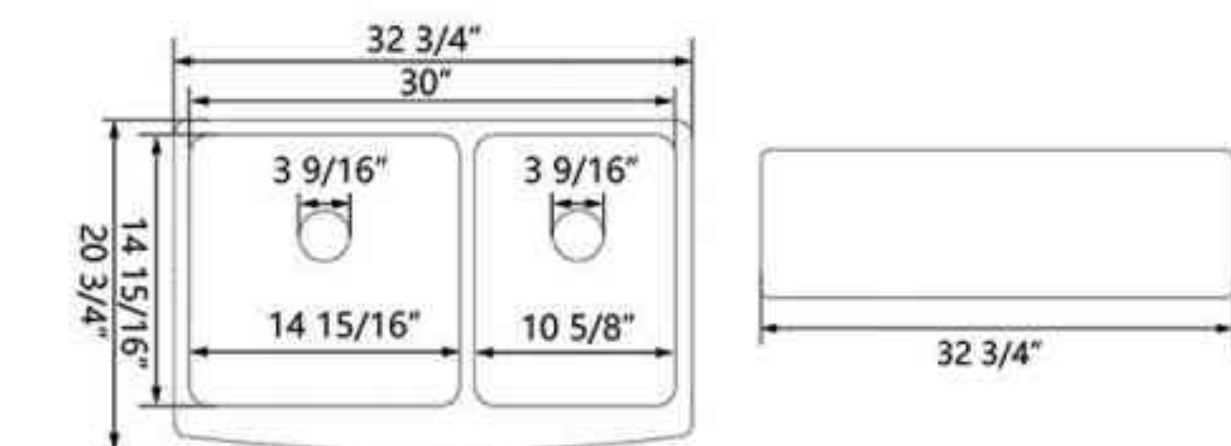

SKU: DV-1K705

Product: Double Basin Kitchen Sink
Size: 33" x 21" x 10"
Materials: Ceramic
Collection: Eclipse