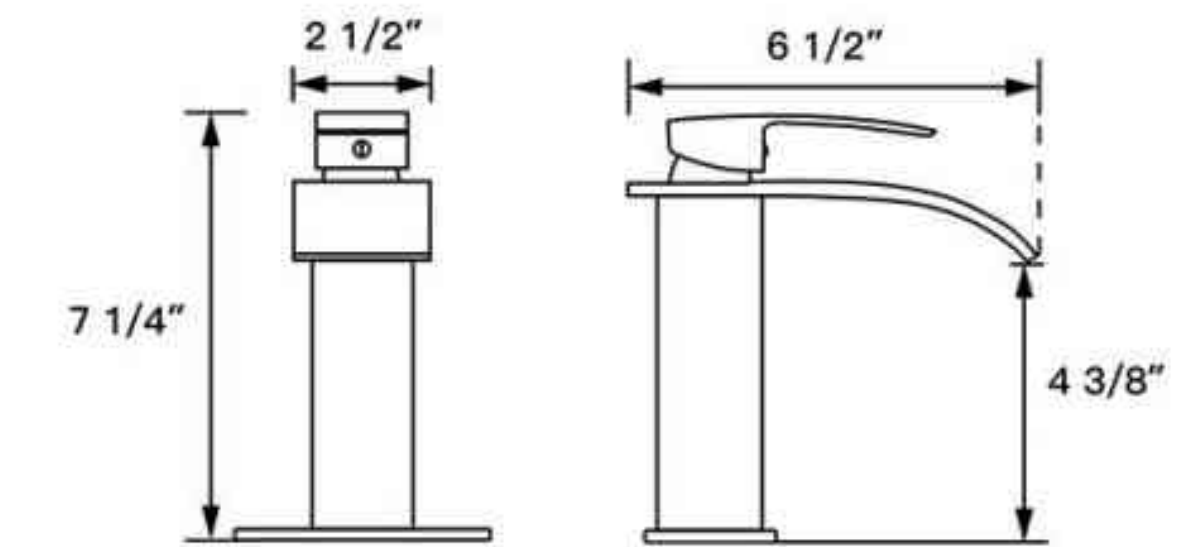

SKU: DV-1J82816

Product: Bathroom Faucet
Size: 6" × 3" × 7"
Materials: Stainless Steel
Collection: Dynasty

SKU: DV-1J82901

Product: Bathroom Faucet
Size: 6" × 2" × 7"
Materials: Stainless Steel
Collection: Ursa