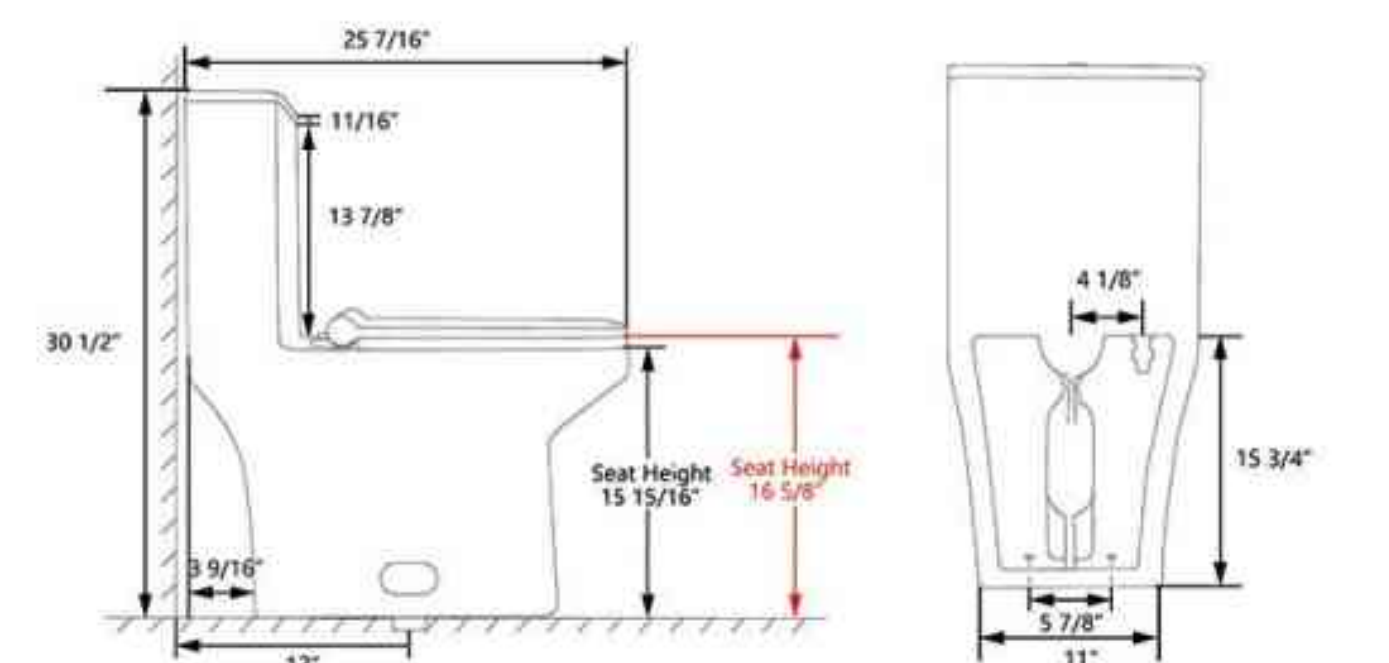

SKU: DV-1F0071

Product: One-Piece Toilet
Size: 25" x 14" x 31"
Materials: Ceramic
Collection: Ace