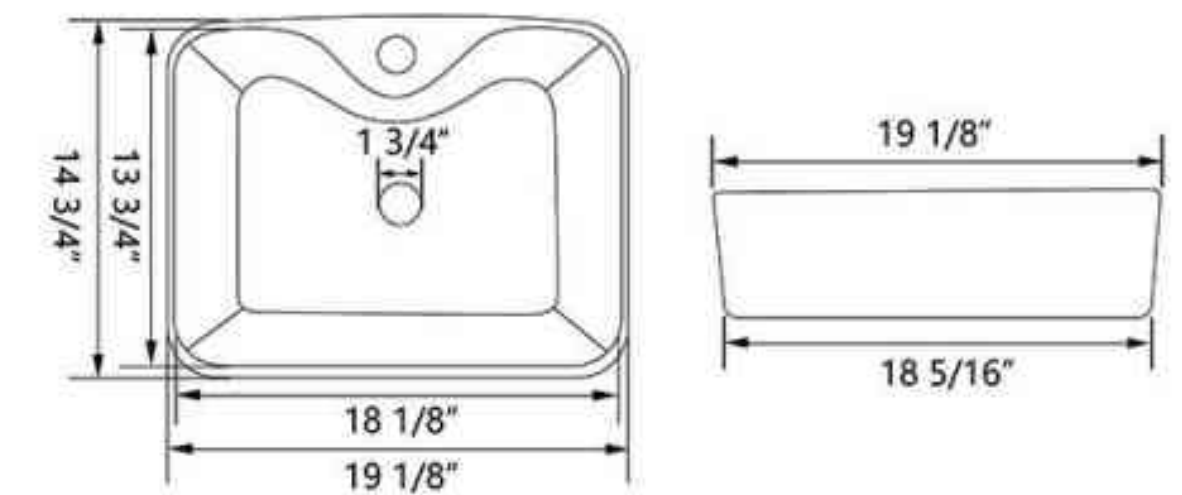

SKU: DV-1V432

Product: Vessel Bathroom Sink
Size: 20" x 16" x 6"
Materials: Ceramic
Collection: Prism