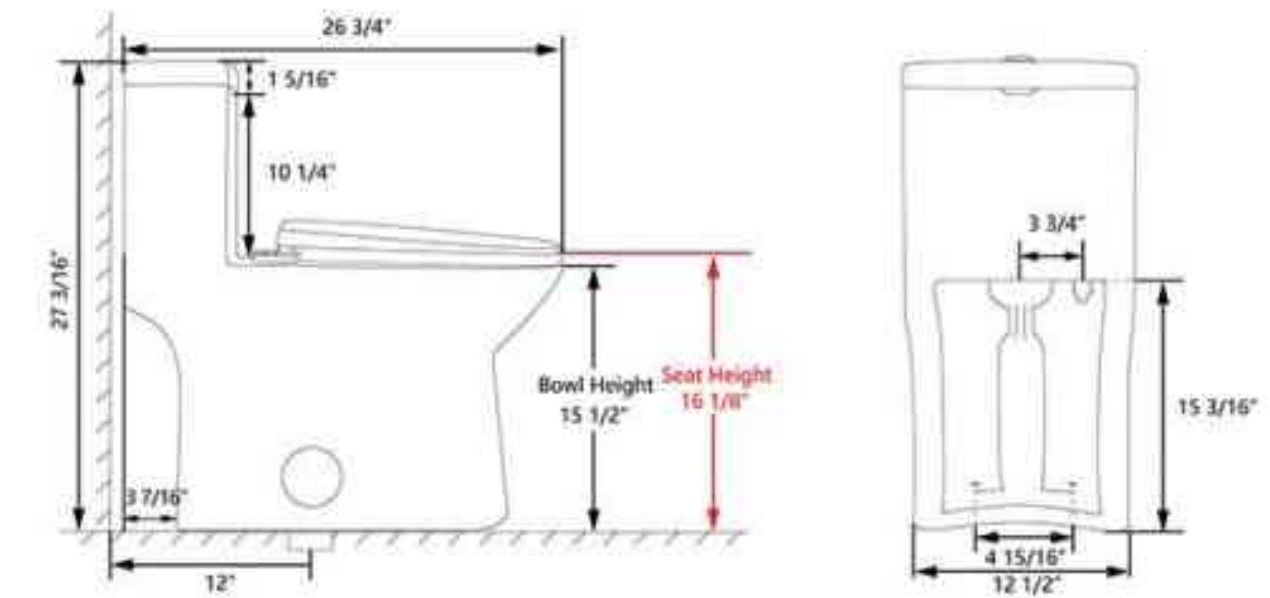

SKU: DV-1F52508

Product: One-Piece Toilet
Size: 27" x 14" x 27"
Materials: Ceramic
Collection: Symmetry