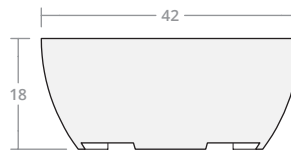

Round Bowl 36W 18H

Dimensions: 36"W x 18"H
Burner Pan Size: 19" round
Output: 120,000 BTU

Round Bowl 36W 24H

Dimensions: 36"W x 24"H
Burner Pan Size: 19" round
Output: 120,000 BTU

Round Bowl 42W 18H

Dimensions: 42"W x 18"H
Burner Pan Size: 25" round
Output: 120,000 BTU

Round Bowl 42W 24H

Dimensions: 42"W x 24"H
Burner Pan Size: 25" round
Output: 120,000 BTU

Round Bowl 48W 18H

Dimensions: 48"W x 18"H
Burner Pan Size: 31" round
Output: 180,000 BTU

Round Bowl 48W 24H

Dimensions: 48"W x 24"H
Burner Pan Size: 31" round
Output: 180,000 BTU

Round Bowl 54W 18H

Dimensions: 54"W x 18"H
Burner Pan Size: 37" round
Output: 290,000 BTU

Round Bowl 54W 24H

Dimensions: 54"W x 24"H
Burner Pan Size: 37" round
Output: 290,000 BTU

Round Bowl 60W 18H

Dimensions: 60"W x 18"H
Burner Pan Size: 43" round
Output: 290,000 BTU

Round Bowl 60W 24H

Dimensions: 60"W x 24"H
Burner Pan Size: 43" round
Output: 290,000 BTU

Round Bowl 66W 18H

Dimensions: 66"W x 18"H
Burner Pan Size: 49" round
Output: 350,000 BTU

Round Bowl 66W 24H

Dimensions: 66"W x 24"H
Burner Pan Size: 49" round
Output: 350,000 BTU