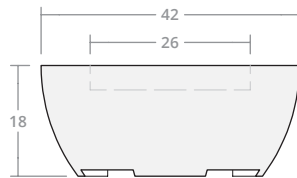

Round Bowl 36W 18H

Dimensions: 36"W x 18"H
Burner Pan Size: 19" round
Output: 120,000 BTU

Round Bowl 36W 24H

Dimensions: 36"W x 24"H
Burner Pan Size: 19" round
Output: 120,000 BTU

Round Bowl 42W 18H

Dimensions: 42"W x 18"H
Burner Pan Size: 25" round
Output: 120,000 BTU

Round Bowl 42W 24H

Dimensions: 42"W x 24"H
Burner Pan Size: 25" round
Output: 120,000 BTU

Round Bowl 48W 18H

Dimensions: 48"W x 18"H
Burner Pan Size: 31" round
Output: 180,000 BTU

Round Bowl 48W 24H

Dimensions: 48"W x 24"H
Burner Pan Size: 31" round
Output: 180,000 BTU

Round Bowl 54W 18H

Dimensions: 54"W x 18"H
Burner Pan Size: 37" round
Output: 290,000 BTU

Round Bowl 54W 24H

Dimensions: 54"W x 24"H
Burner Pan Size: 37" round
Output: 290,000 BTU

Round Bowl 60W 18H

Dimensions: 60"W x 18"H
Burner Pan Size: 43" round
Output: 290,000 BTU

Round Bowl 60W 24H

Dimensions: 60"W x 24"H
Burner Pan Size: 43" round
Output: 290,000 BTU

Round Bowl 66W 18H

Dimensions: 66"W x 18"H
Burner Pan Size: 49" round
Output: 350,000 BTU

Round Bowl 66W 24H

Dimensions: 66"W x 24"H
Burner Pan Size: 49" round
Output: 350,000 BTU