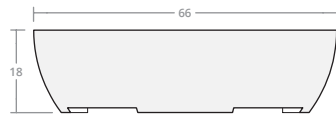

Round Bowl 36W 18H

Dimensions: 36"W x 18"H
Burner Pan Size: 19" round
Output: 120,000 BTU

Round Bowl 36W 24H

Dimensions: 36"W x 24"H
Burner Pan Size: 19" round
Output: 120,000 BTU

Round Bowl 42W 18H

Dimensions: 42"W x 18"H
Burner Pan Size: 25" round
Output: 120,000 BTU

Round Bowl 42W 24H

Dimensions: 42"W x 24"H
Burner Pan Size: 25" round
Output: 120,000 BTU

Round Bowl 48W 18H

Dimensions: 48"W x 18"H
Burner Pan Size: 31" round
Output: 180,000 BTU

Round Bowl 48W 24H

Dimensions: 48"W x 24"H
Burner Pan Size: 31" round
Output: 180,000 BTU

Round Bowl 54W 18H

Dimensions: 54"W x 18"H
Burner Pan Size: 37" round
Output: 290,000 BTU

Round Bowl 54W 24H

Dimensions: 54"W x 24"H
Burner Pan Size: 37" round
Output: 290,000 BTU

Round Bowl 60W 18H

Dimensions: 60"W x 18"H
Burner Pan Size: 43" round
Output: 290,000 BTU

Round Bowl 60W 24H

Dimensions: 60"W x 24"H
Burner Pan Size: 43" round
Output: 290,000 BTU

Round Bowl 66W 18H

Dimensions: 66"W x 18"H
Burner Pan Size: 49" round
Output: 350,000 BTU

Round Bowl 66W 24H

Dimensions: 66"W x 24"H
Burner Pan Size: 49" round
Output: 350,000 BTU