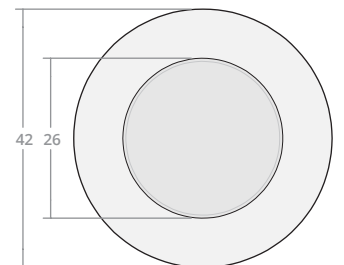

Round Bowl 36W 18H

Dimensions: 36"W x 18"H
Burner Pan Size: 19" round
Output: 120,000 BTU

Round Bowl 36W 24H

Dimensions: 36"W x 24"H
Burner Pan Size: 19" round
Output: 120,000 BTU

Round Bowl 42W 18H

Dimensions: 42"W x 18"H
Burner Pan Size: 25" round
Output: 120,000 BTU

Round Bowl 42W 24H

Dimensions: 42"W x 24"H
Burner Pan Size: 25" round
Output: 120,000 BTU

Round Bowl 48W 18H

Dimensions: 48"W x 18"H
Burner Pan Size: 31" round
Output: 180,000 BTU

Round Bowl 48W 24H

Dimensions: 48"W x 24"H
Burner Pan Size: 31" round
Output: 180,000 BTU

Round Bowl 54W 18H

Dimensions: 54"W x 18"H
Burner Pan Size: 37" round
Output: 290,000 BTU

Round Bowl 54W 24H

Dimensions: 54"W x 24"H
Burner Pan Size: 37" round
Output: 290,000 BTU

Round Bowl 60W 18H

Dimensions: 60"W x 18"H
Burner Pan Size: 43" round
Output: 290,000 BTU

Round Bowl 60W 24H

Dimensions: 60"W x 24"H
Burner Pan Size: 43" round
Output: 290,000 BTU

Round Bowl 66W 18H

Dimensions: 66"W x 18"H
Burner Pan Size: 49" round
Output: 350,000 BTU

Round Bowl 66W 24H

Dimensions: 66"W x 24"H
Burner Pan Size: 49" round
Output: 350,000 BTU