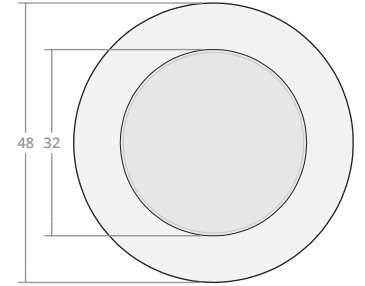

Round Bowl 36W 18H

Dimensions: 36"W x 18"H
Burner Pan Size: 19" round
Output: 120,000 BTU

Round Bowl 36W 24H

Dimensions: 36"W x 24"H
Burner Pan Size: 19" round
Output: 120,000 BTU

Round Bowl 42W 18H

Dimensions: 42"W x 18"H
Burner Pan Size: 25" round
Output: 120,000 BTU

Round Bowl 42W 24H

Dimensions: 42"W x 24"H
Burner Pan Size: 25" round
Output: 120,000 BTU

Round Bowl 48W 18H

Dimensions: 48"W x 18"H
Burner Pan Size: 31" round
Output: 180,000 BTU

Round Bowl 48W 24H

Dimensions: 48"W x 24"H
Burner Pan Size: 31" round
Output: 180,000 BTU

Round Bowl 54W 18H

Dimensions: 54"W x 18"H
Burner Pan Size: 37" round
Output: 290,000 BTU

Round Bowl 54W 24H

Dimensions: 54"W x 24"H
Burner Pan Size: 37" round
Output: 290,000 BTU

Round Bowl 60W 18H

Dimensions: 60"W x 18"H
Burner Pan Size: 43" round
Output: 290,000 BTU

Round Bowl 60W 24H

Dimensions: 60"W x 24"H
Burner Pan Size: 43" round
Output: 290,000 BTU

Round Bowl 66W 18H

Dimensions: 66"W x 18"H
Burner Pan Size: 49" round
Output: 350,000 BTU

Round Bowl 66W 24H

Dimensions: 66"W x 24"H
Burner Pan Size: 49" round
Output: 350,000 BTU