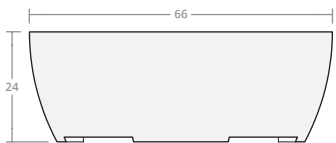

Round Bowl 42W 24H

Dimensions: 42"W x 24"H
Burner Pan Size: 25" round
Output: 120,000 BTU

Round Bowl 48W 18H

Dimensions: 48"W x 18"H
Burner Pan Size: 31" round
Output: 180,000 BTU

Round Bowl 48W 24H

Dimensions: 48"W x 24"H
Burner Pan Size: 31" round
Output: 180,000 BTU

Round Bowl 54W 18H

Dimensions: 54"W x 18"H
Burner Pan Size: 37" round
Output: 290,000 BTU

Round Bowl 54W 24H

Dimensions: 54"W x 24"H
Burner Pan Size: 37" round
Output: 290,000 BTU

Round Bowl 60W 18H

Dimensions: 60"W x 18"H
Burner Pan Size: 43" round
Output: 290,000 BTU

Round Bowl 60W 24H

Dimensions: 60"W x 24"H
Burner Pan Size: 43" round
Output: 290,000 BTU

Round Bowl 66W 18H

Dimensions: 66"W x 18"H
Burner Pan Size: 49" round
Output: 350,000 BTU

Round Bowl 66W 24H

Dimensions: 66"W x 24"H
Burner Pan Size: 49" round
Output: 350,000 BTU

Round Bowl 72W 18H

Dimensions: 72"W x 18"H
Burner Pan Size: 55" round
Output: 350,000 BTU

Round Bowl 72W 24H

Dimensions: 72"W x 24"H
Burner Pan Size: 55" round
Output: 350,000 BTU