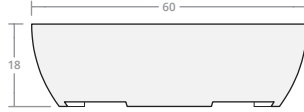

Round Bowl 36W 18H

Dimensions: 36"W x 18"H
Burner Pan Size: 19" round
Output: 120,000 BTU

Round Bowl 36W 24H

Dimensions: 36"W x 24"H
Burner Pan Size: 19" round
Output: 120,000 BTU

Round Bowl 42W 18H

Dimensions: 42"W x 18"H
Burner Pan Size: 25" round
Output: 120,000 BTU

Round Bowl 42W 24H

Dimensions: 42"W x 24"H
Burner Pan Size: 25" round
Output: 120,000 BTU

Round Bowl 48W 18H

Dimensions: 48"W x 18"H
Burner Pan Size: 31" round
Output: 180,000 BTU

Round Bowl 48W 24H

Dimensions: 48"W x 24"H
Burner Pan Size: 31" round
Output: 180,000 BTU

Round Bowl 54W 18H

Dimensions: 54"W x 18"H
Burner Pan Size: 37" round
Output: 290,000 BTU

Round Bowl 54W 24H

Dimensions: 54"W x 24"H
Burner Pan Size: 37" round
Output: 290,000 BTU

Round Bowl 60W 18H

Dimensions: 60"W x 18"H
Burner Pan Size: 43" round
Output: 290,000 BTU

Round Bowl 60W 24H

Dimensions: 60"W x 24"H
Burner Pan Size: 43" round
Output: 290,000 BTU

Round Bowl 66W 18H

Dimensions: 66"W x 18"H
Burner Pan Size: 49" round
Output: 350,000 BTU

Round Bowl 66W 24H

Dimensions: 66"W x 24"H
Burner Pan Size: 49" round
Output: 350,000 BTU