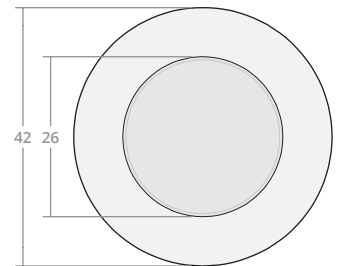

Round Bowl 36W 18H

Dimensions: 36"W x 18"H
Burner Pan Size: 19" round
Output: 120,000 BTU

Round Bowl 36W 24H

Dimensions: 36"W x 24"H
Burner Pan Size: 19" round
Output: 120,000 BTU

Round Bowl 42W 18H

Dimensions: 42"W x 18"H
Burner Pan Size: 25" round
Output: 120,000 BTU

Round Bowl 42W 24H

Dimensions: 42"W x 24"H
Burner Pan Size: 25" round
Output: 120,000 BTU

Round Bowl 48W 18H

Dimensions: 48"W x 18"H
Burner Pan Size: 31" round
Output: 180,000 BTU

Round Bowl 48W 24H

Dimensions: 48"W x 24"H
Burner Pan Size: 31" round
Output: 180,000 BTU

Round Bowl 54W 18H

Dimensions: 54"W x 18"H
Burner Pan Size: 37" round
Output: 290,000 BTU

Round Bowl 54W 24H

Dimensions: 54"W x 24"H
Burner Pan Size: 37" round
Output: 290,000 BTU

Round Bowl 60W 18H

Dimensions: 60"W x 18"H
Burner Pan Size: 43" round
Output: 290,000 BTU

Round Bowl 60W 24H

Dimensions: 60"W x 24"H
Burner Pan Size: 43" round
Output: 290,000 BTU

Round Bowl 66W 18H

Dimensions: 66"W x 18"H
Burner Pan Size: 49" round
Output: 350,000 BTU

Round Bowl 66W 24H

Dimensions: 66"W x 24"H
Burner Pan Size: 49" round
Output: 350,000 BTU