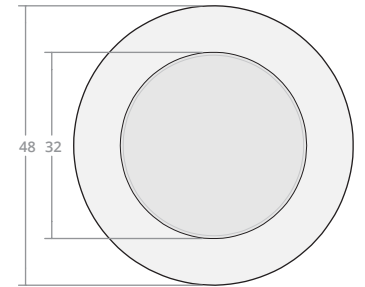

Round Bowl 36W 18H

Dimensions: 36"W x 18"H
Burner Pan Size: 19" round
Output: 120,000 BTU

Round Bowl 36W 24H

Dimensions: 36"W x 24"H
Burner Pan Size: 19" round
Output: 120,000 BTU

Round Bowl 42W 18H

Dimensions: 42"W x 18"H
Burner Pan Size: 25" round
Output: 120,000 BTU

Round Bowl 42W 24H

Dimensions: 42"W x 24"H
Burner Pan Size: 25" round
Output: 120,000 BTU

Round Bowl 48W 18H

Dimensions: 48"W x 18"H
Burner Pan Size: 31" round
Output: 180,000 BTU

Round Bowl 48W 24H

Dimensions: 48"W x 24"H
Burner Pan Size: 31" round
Output: 180,000 BTU

Round Bowl 54W 18H

Dimensions: 54"W x 18"H
Burner Pan Size: 37" round
Output: 290,000 BTU

Round Bowl 54W 24H

Dimensions: 54"W x 24"H
Burner Pan Size: 37" round
Output: 290,000 BTU

Round Bowl 60W 18H

Dimensions: 60"W x 18"H
Burner Pan Size: 43" round
Output: 290,000 BTU

Round Bowl 60W 24H

Dimensions: 60"W x 24"H
Burner Pan Size: 43" round
Output: 290,000 BTU

Round Bowl 66W 18H

Dimensions: 66"W x 18"H
Burner Pan Size: 49" round
Output: 350,000 BTU

Round Bowl 66W 24H

Dimensions: 66"W x 24"H
Burner Pan Size: 49" round
Output: 350,000 BTU