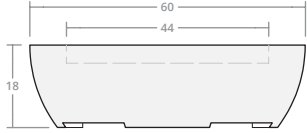

Round Bowl 36W 18H

Dimensions: 36"W x 18"H
Burner Pan Size: 19" round
Output: 120,000 BTU

Round Bowl 36W 24H

Dimensions: 36"W x 24"H
Burner Pan Size: 19" round
Output: 120,000 BTU

Round Bowl 42W 18H

Dimensions: 42"W x 18"H
Burner Pan Size: 25" round
Output: 120,000 BTU

Round Bowl 42W 24H

Dimensions: 42"W x 24"H
Burner Pan Size: 25" round
Output: 120,000 BTU

Round Bowl 48W 18H

Dimensions: 48"W x 18"H
Burner Pan Size: 31" round
Output: 180,000 BTU

Round Bowl 48W 24H

Dimensions: 48"W x 24"H
Burner Pan Size: 31" round
Output: 180,000 BTU

Round Bowl 54W 18H

Dimensions: 54"W x 18"H
Burner Pan Size: 37" round
Output: 290,000 BTU

Round Bowl 54W 24H

Dimensions: 54"W x 24"H
Burner Pan Size: 37" round
Output: 290,000 BTU

Round Bowl 60W 18H

Dimensions: 60"W x 18"H
Burner Pan Size: 43" round
Output: 290,000 BTU

Round Bowl 60W 24H

Dimensions: 60"W x 24"H
Burner Pan Size: 43" round
Output: 290,000 BTU

Round Bowl 66W 18H

Dimensions: 66"W x 18"H
Burner Pan Size: 49" round
Output: 350,000 BTU

Round Bowl 66W 24H

Dimensions: 66"W x 24"H
Burner Pan Size: 49" round
Output: 350,000 BTU