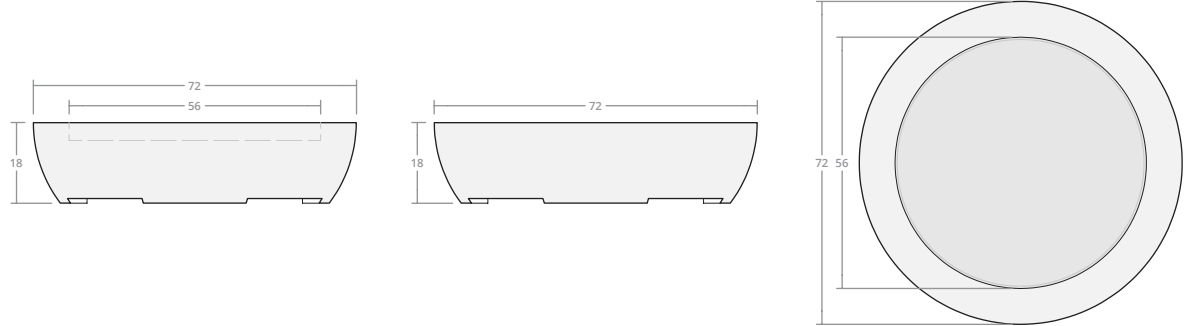

Round Bowl 42W 24H

Dimensions: 42"W x 24"H
Burner Pan Size: 25" round
Output: 120,000 BTU

Round Bowl 48W 18H

Dimensions: 48"W x 18"H
Burner Pan Size: 31" round
Output: 180,000 BTU

Round Bowl 48W 24H

Dimensions: 48"W x 24"H
Burner Pan Size: 31" round
Output: 180,000 BTU

Round Bowl 54W 18H

Dimensions: 54"W x 18"H
Burner Pan Size: 37" round
Output: 290,000 BTU

Round Bowl 54W 24H

Dimensions: 54"W x 24"H
Burner Pan Size: 37" round
Output: 290,000 BTU

Round Bowl 60W 18H

Dimensions: 60"W x 18"H
Burner Pan Size: 43" round
Output: 290,000 BTU

Round Bowl 60W 24H

Dimensions: 60"W x 24"H
Burner Pan Size: 43" round
Output: 290,000 BTU

Round Bowl 66W 18H

Dimensions: 66"W x 18"H
Burner Pan Size: 49" round
Output: 350,000 BTU

Round Bowl 66W 24H

Dimensions: 66"W x 24"H
Burner Pan Size: 49" round
Output: 350,000 BTU

Round Bowl 72W 18H

Dimensions: 72"W x 18"H
Burner Pan Size: 55" round
Output: 350,000 BTU

Round Bowl 72W 24H

Dimensions: 72"W x 24"H
Burner Pan Size: 55" round
Output: 350,000 BTU