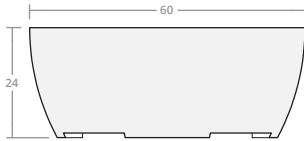

Round Bowl 36W 18H

Dimensions: 36"W x 18"H
Burner Pan Size: 19" round
Output: 120,000 BTU

Round Bowl 36W 24H

Dimensions: 36"W x 24"H
Burner Pan Size: 19" round
Output: 120,000 BTU

Round Bowl 42W 18H

Dimensions: 42"W x 18"H
Burner Pan Size: 25" round
Output: 120,000 BTU

Round Bowl 42W 24H

Dimensions: 42"W x 24"H
Burner Pan Size: 25" round
Output: 120,000 BTU

Round Bowl 48W 18H

Dimensions: 48"W x 18"H
Burner Pan Size: 31" round
Output: 180,000 BTU

Round Bowl 48W 24H

Dimensions: 48"W x 24"H
Burner Pan Size: 31" round
Output: 180,000 BTU

Round Bowl 54W 18H

Dimensions: 54"W x 18"H
Burner Pan Size: 37" round
Output: 290,000 BTU

Round Bowl 54W 24H

Dimensions: 54"W x 24"H
Burner Pan Size: 37" round
Output: 290,000 BTU

Round Bowl 60W 18H

Dimensions: 60"W x 18"H
Burner Pan Size: 43" round
Output: 290,000 BTU

Round Bowl 60W 24H

Dimensions: 60"W x 24"H
Burner Pan Size: 43" round
Output: 290,000 BTU

Round Bowl 66W 18H

Dimensions: 66"W x 18"H
Burner Pan Size: 49" round
Output: 350,000 BTU

Round Bowl 66W 24H

Dimensions: 66"W x 24"H
Burner Pan Size: 49" round
Output: 350,000 BTU