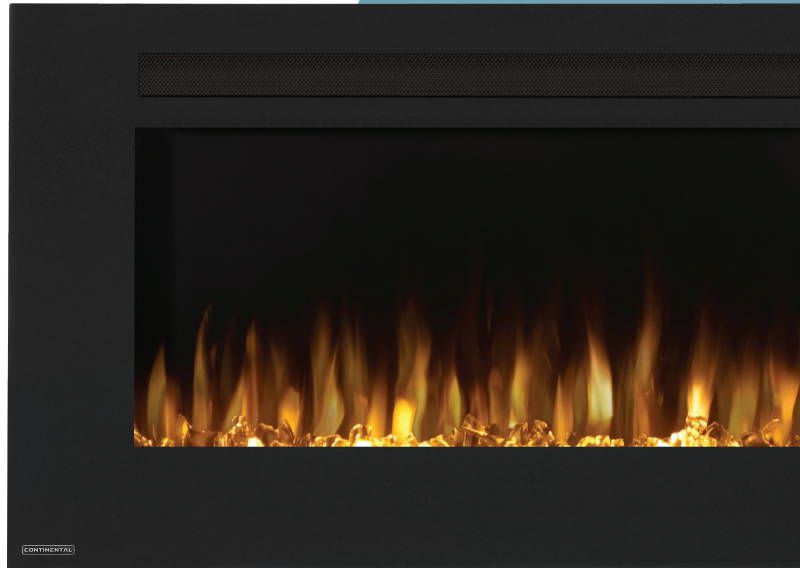

LINEAR ELECTRIC SERIES

CEFL100FH-1

ELECTRIC FIREPLACES

Low-energy and low maintenance LED lights to **create realistic flames** that can be seen both day and night.

Fireplace can be recessed into the wall for a flush appearance or mounted on the wall with the included bracket to ensure a **stress-free installation.**

Adjust the flame intensity, flame color option, blower, heat output and timer with the **included remote control** or front touch control panel.

- Up to 5,000 BTU's and 1,500 Watts
- Flame choice of blue or orange or a combination of both
- Glass ember bed accents the flame

- Ultra slim design
- Simply plugs into a 120V wall outlet
- Suitable for any room including bedrooms, sitting rooms and mobile homes
- Paintable cord cover included (covers cord can be painted to blend in with existing décor)