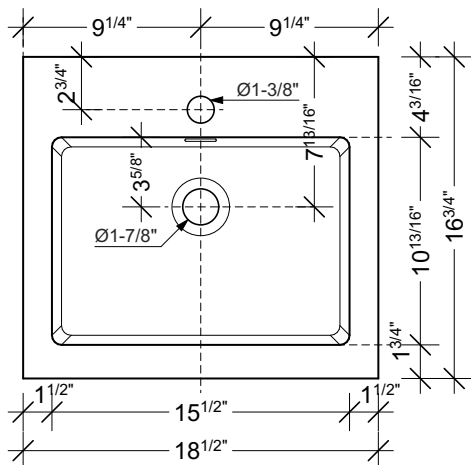

PS-7078

Dimensions

- 18-1/2" x 16-3/4" x 4-1/2"
- All dimensions are nominal

Features

- Counter Top Sink With Deck Mount Hole
- Material: Vitreous China
- For Drains With Overflow
- For Use With Standard Pop Up Drain

TOP VIEW

3D VIEW

FRONT SECTION

SIDE SECTION