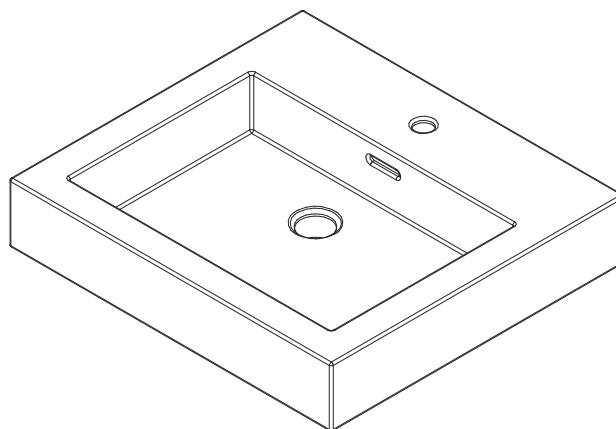

PS-7078

Dimensions

- 18-1/2" x 16-3/4" x 4-1/2"
- All dimensions are nominal

Features

- Counter Top Sink With Deck Mount Hole
- Material: Vitreous China
- For Drains With Overflow
- For Use With Standard Pop Up Drain

TOP VIEW

3D VIEW

FRONT SECTION

SIDE SECTION