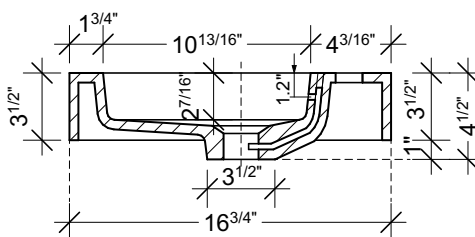

PS-7078

Dimensions

- 18-1/2" x 16-3/4" x 4-1/2"
- All dimensions are nominal

Features

- Counter Top Sink With Deck Mount Hole
- Material: Vitreous China
- For Drains With Overflow
- For Use With Standard Pop Up Drain

TOP VIEW

3D VIEW

FRONT SECTION

SIDE SECTION