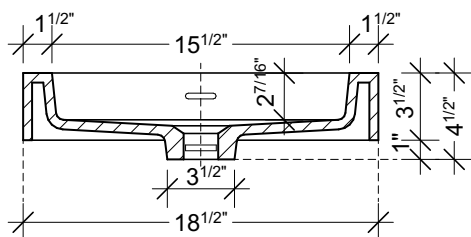

PS-7078

Dimensions

- 18-1/2" x 16-3/4" x 4-1/2"
- All dimensions are nominal

Features

- Counter Top Sink With Deck Mount Hole
- Material: Vitreous China
- For Drains With Overflow
- For Use With Standard Pop Up Drain

TOP VIEW

3D VIEW

FRONT SECTION

SIDE SECTION