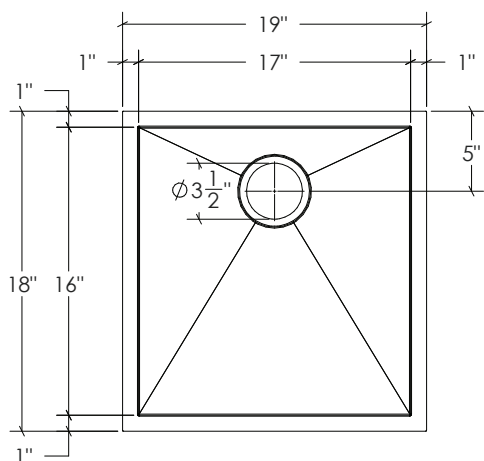

## Dimensions

- 19" x 18" x 9-1/4"

## Features

- Single Basin Undermount 0 Radius Sink
- Material: 304 Stainless Steel, 18 Gauge
- Chrome Nickel Content 18/10
- Handmade Construction
- High Luster Finish
- With Undercoating and Padding
- Recommended Drain DS-005 Provided

TOP VIEW

FRONT VIEW

SIDE VIEW