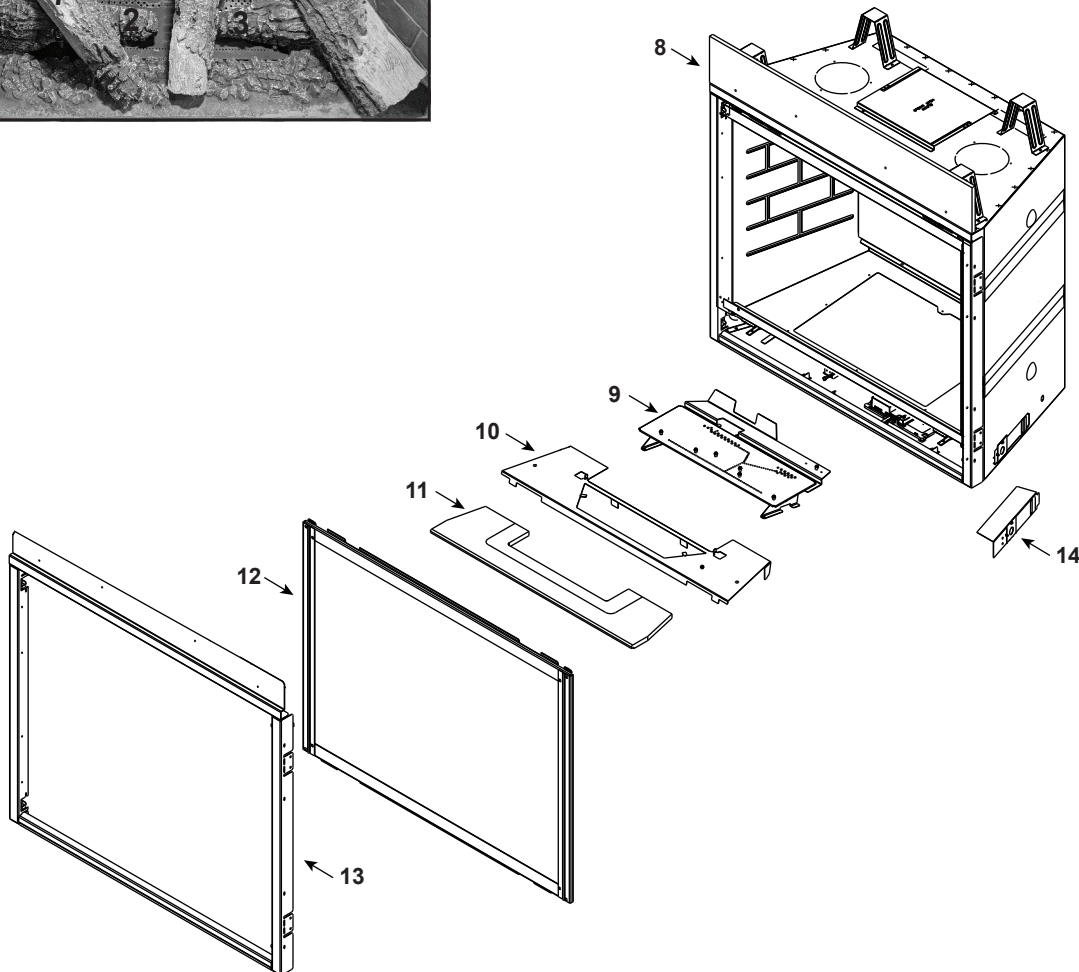

**Log Set Assembly**

Part number list on following page.

IMPORTANT: THIS IS DATED INFORMATION. Parts must be ordered from a dealer or distributor. **Hearth and Home Technologies does not sell directly to consumers.** Provide model number and serial number when requesting service parts from your dealer or distributor.

**Stocked at Depot**

ITEM	DESCRIPTION	COMMENTS	PART NUMBER	
<b>#15 Valve Assembly</b>				
15.1	Pilot Assembly	NG	2106-169	Y
		Propane	2106-170	Y
	Pilot Tube		SRV485-301	Y
15.2	3-Hole Grommet		SRV2118-420	
15.3	Bulkhead W/Flex tube		SRV7000-156	Y
15.4	Flex Ball Valve Assembly		SRV302-320	Y
15.5	Valve	NG	SRV2166-302	Y
		Propane	2166-303	Y
15.6	Male Connector	Pkg of 5	303-315/5	Y
15.7	Battery Holder**		SRV2326-142	Y
15.8	Component Tray Assembly		<b>See following page</b>	
15.9	Shutter Assembly		2583-011	
	Orifice, NG (#35C)		SRV582-835	Y
	Orifice, Propane (#51C)		SRV582-851	Y