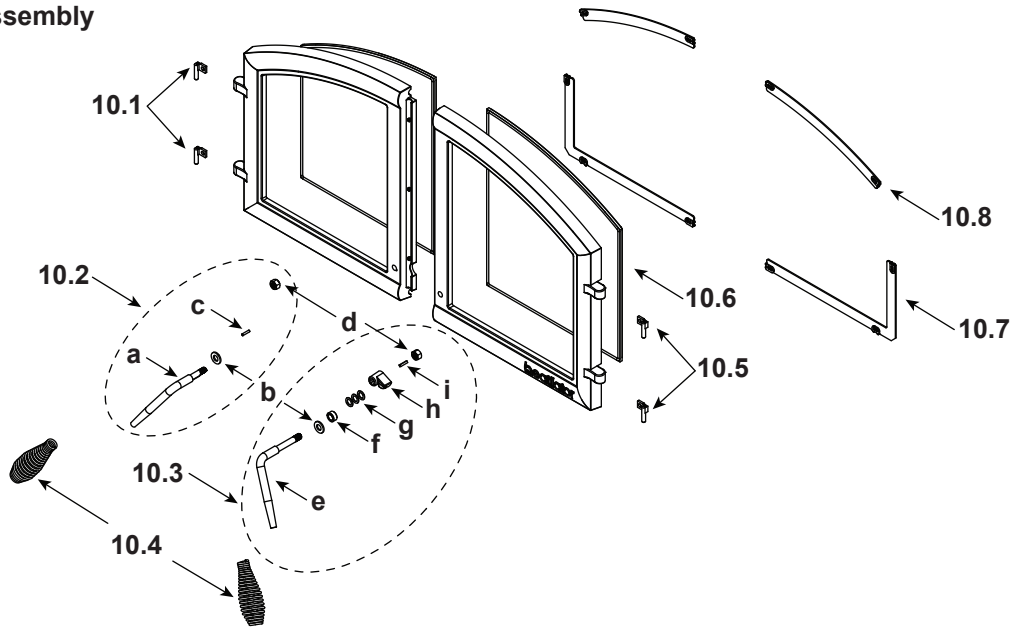

**Stocked  
at Depot**

ITEM	DESCRIPTION	COMMENTS	PART NUMBER
15	Outside Air Assembly		SRV4184-039
16	Unit Collar		SRV4087-314

**#10 Door Assembly**

10	Door Assembly		SRV480-5490	
10.1	Door Hing Pin, Left (Pkg of 4)	Qty 2 req	480-2120/4	Y
10.2	Door Handle Assembly, Left		SRV4180-052	
10.3	Door Handle Assembly, Right		SRV4180-051	
a	Door Handle, Left		SRV480-0530	
b	Washer, 3/8 SAE Black	Qty 2 req	832-0990	Y
c	Pin, 1/8 x 5/8 Dowel		SRV7000-163	
d	Nut, 3/8-16 Lock (Pkg of 24)	Qty 2 req	226-0100/24	Y
e	Door Handle, Right		SRV480-0520	
f	Bushing, SLP15		20666A/5	Y
g	Washer, 3/8 MIL SS	Qty 3 req	7000-116/10	Y
h	Cam Latch		SRV4188-200	
i	Latch, Key Cam		SRV430-1151	
10.4	Spring Handle, 1/2 Black	Qty 2 req	SRV7000-613	Y
10.5	Door Hing Pin, Right (Pkg of 4)	Qty 2 req	480-2110/4	Y
10.6	Glass Assembly	Qty 2 req	SRV480-5430	Y
	Gasket, 10 Ft Rope	Qty 2 req	834-4170	Y
10.7	Glass Frame Bottom	Pkg of 2	SRV480-1450	
10.8	Glass Frame Top	Qty 2 req	SRV480-1440	