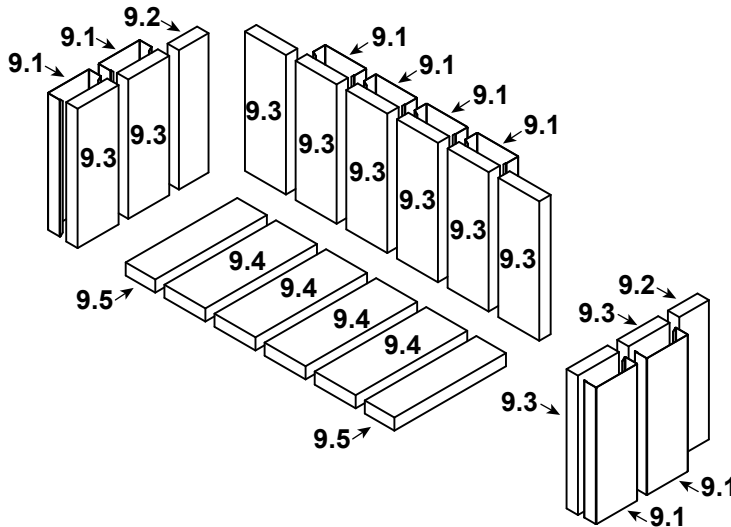

IMPORTANT: THIS IS DATED INFORMATION. Parts must be ordered from a dealer or distributor. **Hearth and Home Technologies does not sell directly to consumers.** Provide model number and serial number when requesting service parts from your dealer or distributor.

**Stocked
at Depot**

ITEM	DESCRIPTION	COMMENTS	PART NUMBER	
1	Starter Plate Assembly		SL1	
	Starter Section		SRV22069	Y
2	Standoff, Front	Qty 2 req	SRV4182-233	
3	Baffle Blanket		SRV4184-205	
4	Baffle	Qty 2 req	SRV4184-113	
5	Manifold Tube Set		TUBES-4184	Y
6	Baffle Protector		SRV4184-195	
7	Brick Retainer, Back		SRV4184-123	
8	Brick Retainer, Side	Qty 2 req	SRV4184-121	

#9 Brick Set

9	Brick Assembly		SRV4184-016	Y
9.1	Brick Wrap	Qty 8 req	SRV4182-101	
9.2	Firebrick, 13.25 x 3.25	Qty 2 req	SRV4182-203	
9.3	Firebrick, 13.25 x 4.5 x 1.25	Qty 10 req	SRV4182-301	
9.4	Firebrick, 12.25 x 4.5	Qty 4 req	SRV4184-201	
9.5	Firebrick, 12.25 x 3.25	Qty 2 req	SRV4184-203	
10	Door Assembly		See following pages	
11	Handle, Spring 1/4 Black		SRV7000-614	Y
12	Timer Assembly		See following pages	
13	Front Assembly (Complete)		SRV4188-070	
13.1	Front Access Grille Assembly		SRV4188-076	
14	Blower Assembly	Qty 2 req	SRV433-5890	Y
	Fan Speed Control		SRV7000-143	
	Wire Harness		SRV480-0990	Y
	Snap Disc, F180F-30		SRV4021-827	

Additional service part numbers on following page.