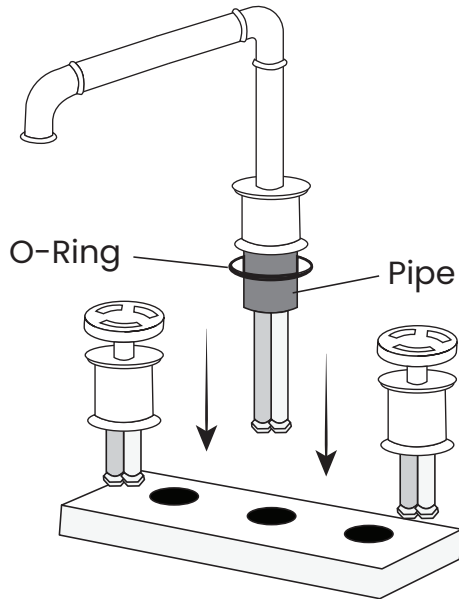

## SUGGESTED TOOLS & MATERIALS:

Safety Glasses

Wrench

Screwdriver

Faucet

O-Ring

Installation Bolts

T-Connector

Supply Lines

## 1. Connect Hose to Faucet

- Connect pipe to faucet, then place the O-ring below the faucet.
- Place into faucet hole on sink or counter.

## 2. Attach the Connecting Hose

- Connect pipe to faucet, then place the O-ring below the faucet.
- Place into faucet hole on sink or counter.