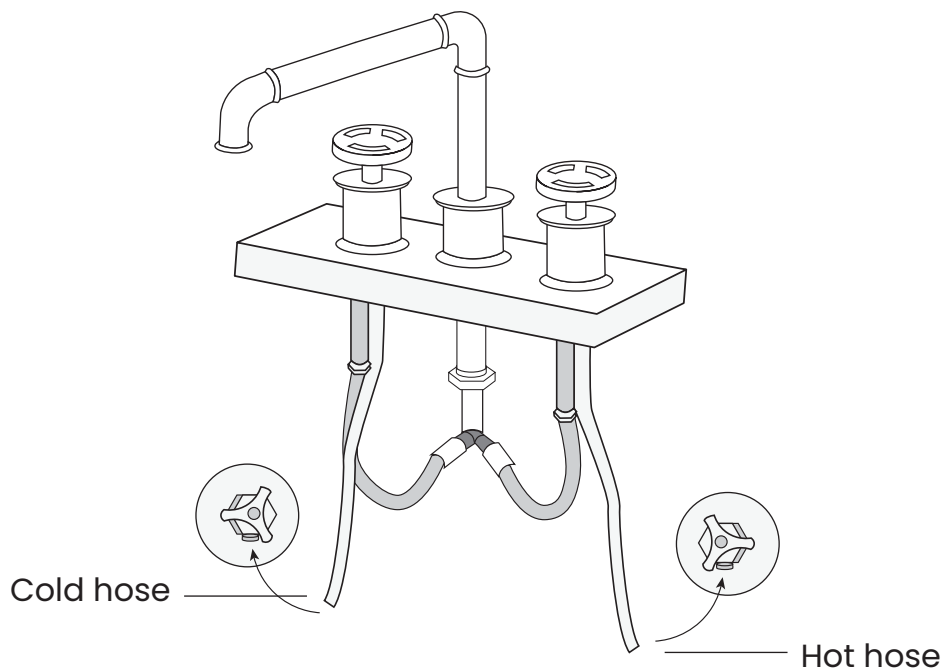

## 1. Connect Hose to Faucet

- Connect pipe to faucet, then place the O-ring below the faucet.
- Place into faucet hole on sink or counter.

## 2. Attach the Connecting Hose

- Connect pipe to faucet, then place the O-ring below the faucet.
- Place into faucet hole on sink or counter.

## 2 Connect Water Supply to Faucet

- Connect to water supply. Turn on and check for leaks.