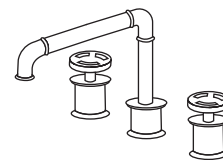

## SUGGESTED TOOLS & MATERIALS:

Safety Glasses

Wrench

Screwdriver

Faucet

O-Ring

Installation Bolts

T-Connector

## 1. Connect Hose to Faucet

- Connect pipe to faucet, then place the O-ring below the faucet.
- Place into faucet hole on sink or counter.