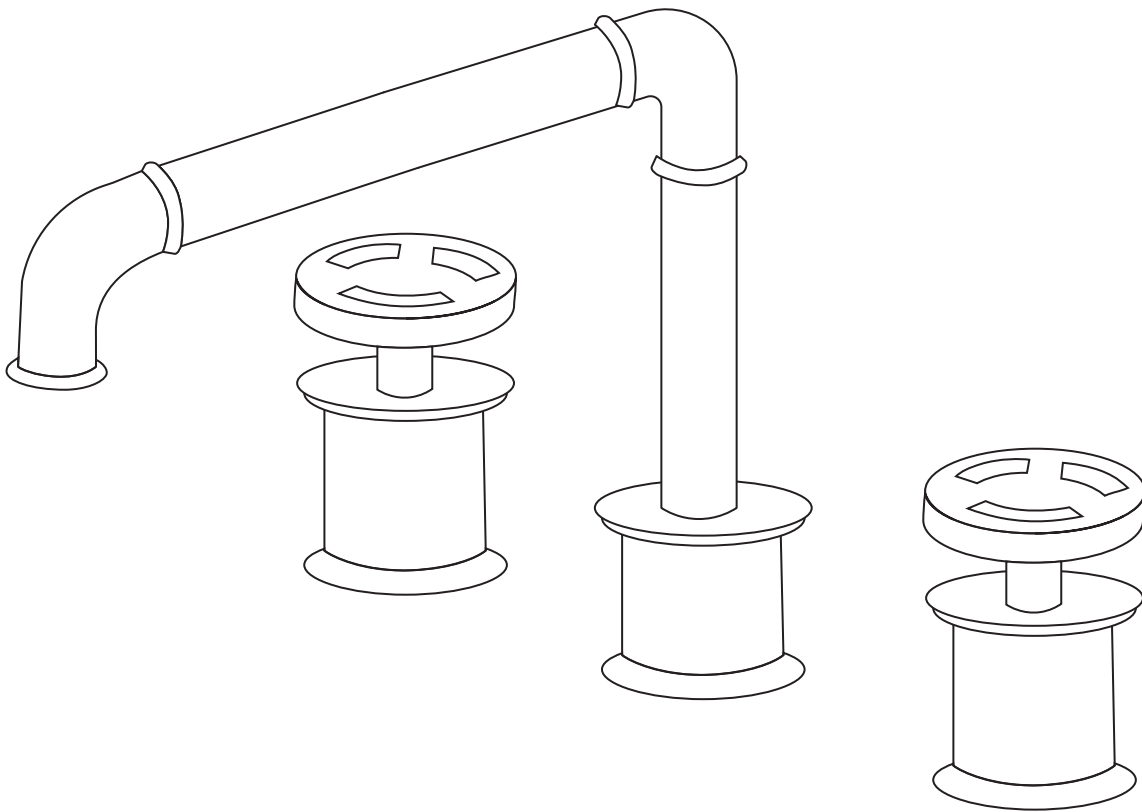

# Avallon Widespread Faucet INSTALLATION INSTRUCTIONS

---

Swiss Madison®  
well made forever

@SwissMadison  
#WellMadeForever

## 1. Connect Hose to Faucet

- Connect pipe to faucet, then place the O-ring below the faucet.
- Place into faucet hole on sink or counter.

## 2. Attach the Connecting Hose

- Connect pipe to faucet, then place the O-ring below the faucet.
- Place into faucet hole on sink or counter.