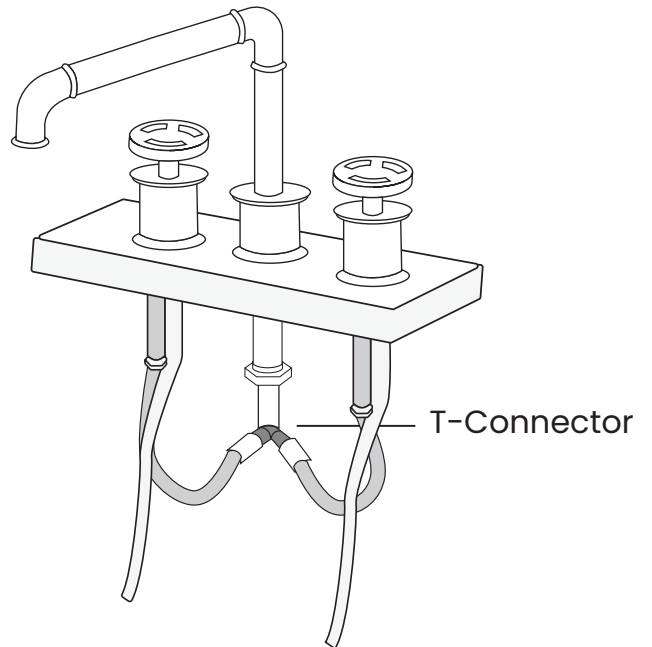

Supply Lines

## 1. Connect Hose to Faucet

- Connect pipe to faucet, then place the O-ring below the faucet.
- Place into faucet hole on sink or counter.

## 2. Attach the Connecting Hose

- Connect pipe to faucet, then place the O-ring below the faucet.
- Place into faucet hole on sink or counter.

## 2 Connect Water Supply to Faucet

- Connect to water supply. Turn on and check for leaks.