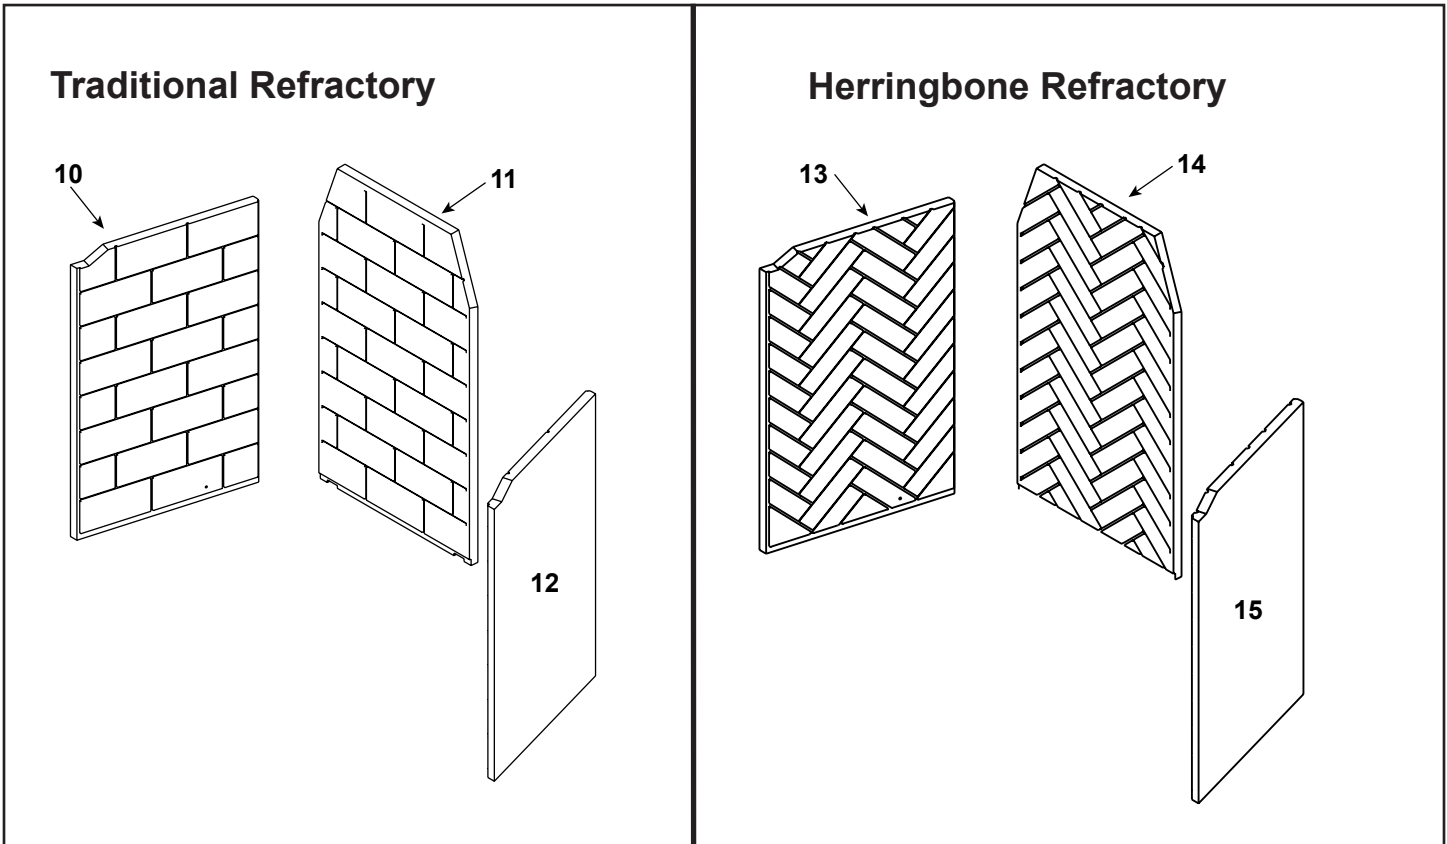

Stocked at Depot

ITEM	DESCRIPTION	COMMENTS	PART NUMBER	
1	Damper Blade Assembly		4059-030	
2	Damper Control		35159	
3	Smoke Shield		SRV4059-217	
4	Outside Air Collar Assembly	Qty 2 req	4059-037	
5	OA Door	Qty 2 req	4059-049	
6	Screen Rod	Qty 2 req	4059-313	Y
	Screen Rod Clips	Qty 2 req	SRV4059-111	Y
7	Firescreen Assembly	Qty 2 req	4059-029	Y
8	Grate Assembly		GR39	
9	Hearth Refractory (Firebrick Yellow)	Pre D44900823	SRV4059-697	
	Hearth Refractory (Natural Gray)	Post D44900830	SRV4059-897	
	Grate Retainer		SRV4017-060	
	Insect Guard Screening		14DCA-SCRN	
	Spacing Clips, 1/2 in.	Pkg of 30	14DCA-SPCRM	
	Strip Protector		SRV18320	
	Touch-up Paint		TUP-YELLOW	
	Outside Air Hood	Qty 2 req	SRV4059-051	
	Manuals	Installation	4059-701	
		Owners	4059-700	