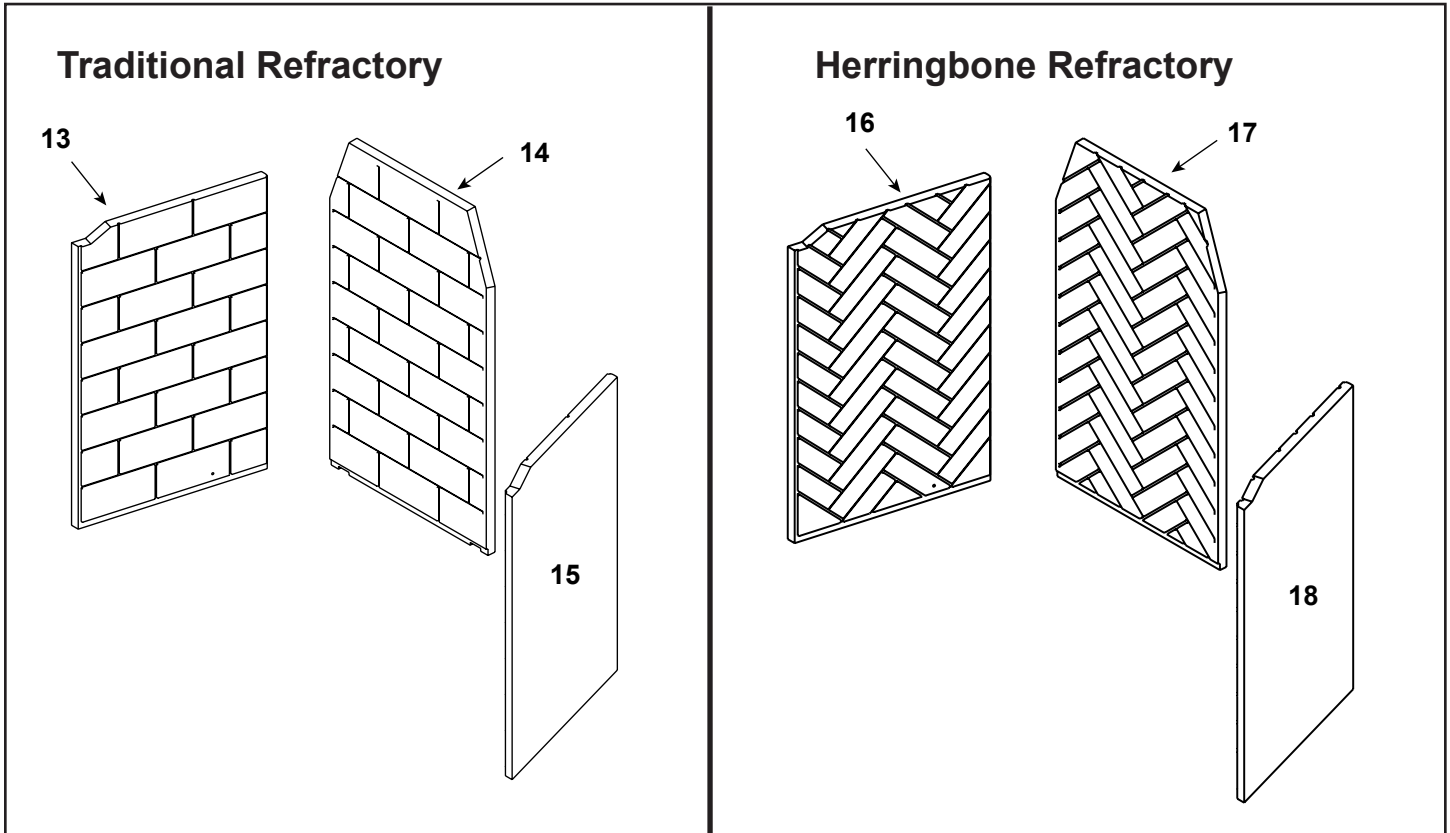

Stocked at Depot

ITEM	DESCRIPTION	COMMENTS	PART NUMBER	
1	Transition Assembly		4059-044	
2	Outer Transition Assembly		24377	
3	Inner Transition Collar		4059-148	
4	Damper Blade Assembly		4059-030	
5	Damper Control		35159	
6	Smoke Shield		SRV4059-117	
7	Outside Air Collar Assembly	Qty 2 req	4059-037	
8	OA Door	Qty 2 req	4059-049	
9	Screen Rod	Qty 2 req	SRV4059-312	Y
	Screen Rod Clips	Qty 2 req	SRV4059-111	Y
10	Firescreen Assembly	Qty 2 req	SRV4059-028	Y
11	Grate Assembly		GR38	Y
12	Hearth Refractory (Firebrick Yellow)	Pre D44900810	SRV4059-695	
	Hearth Refractory (Natural Gray)	Post D44900831	SRV4059-891	
	Grate Retainer		SRV4017-060	
	Outside Air Hood	Qty 2 req	SRV4059-051	
	Starter Collar		4059-137	
	Strip Protector		SRV18320	
	Owners Manual		4059-716	
	Installation Manual		4059-715	