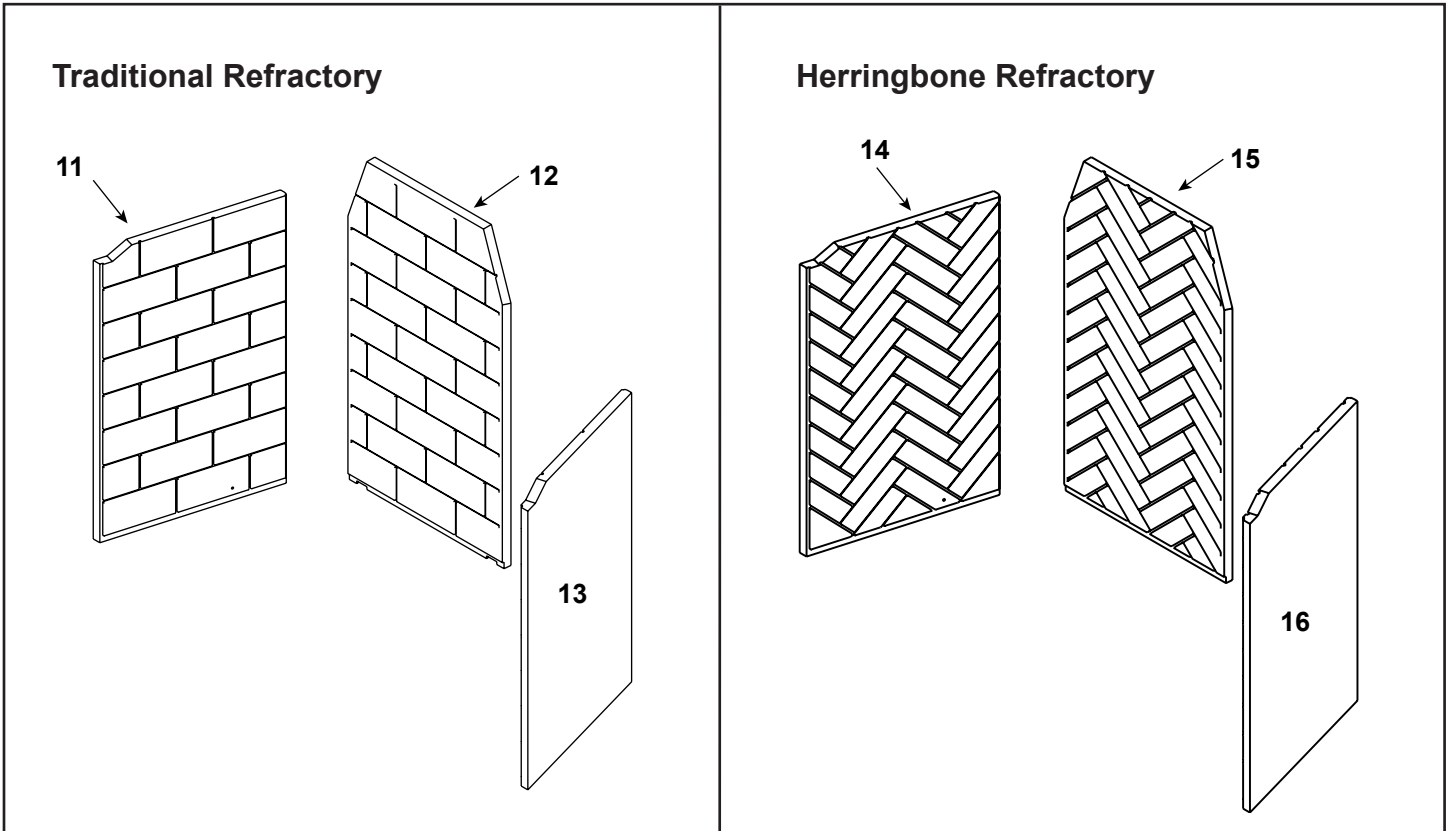

**Stocked  
at Depot**

ITEM	DESCRIPTION	COMMENTS	PART NUMBER	
1	Damper Blade Assembly		SRV29964	
2	Damper Control		20549	
3	Smoke Shield		SRV4059-417	
4	Outside Air Collar Assembly	Qty 2 req	4059-037	
5	OA Door	Qty 2 req	4059-049	
6	Firescreen Assembly W/Rod	Qty 2 req	4059-053	Y
7	Screen Rod	Qty 2 req	SRV4059-512	Y
	Screen Rod Clips (Includes qty of 2)		SRV4059-111	Y
8	Firescreen Assembly		4059-054	
9	Grate Assembly		GR37	Y
	Grate Retainer (Includes qty of 2)		SRV4017-060	
10	Hearth Refractory (Firebrick Yellow)	Pre D44900783	SRV4059-693	
	Hearth Refractory (Natural Gray)	Post D44900839	SRV4059-893	
	Outside Air Hood	Qty 2 req	SRV4059-051	
	Starter Collar		22072B	
	Owners Manual		4059-710	
	Installation Manual		4059-709	