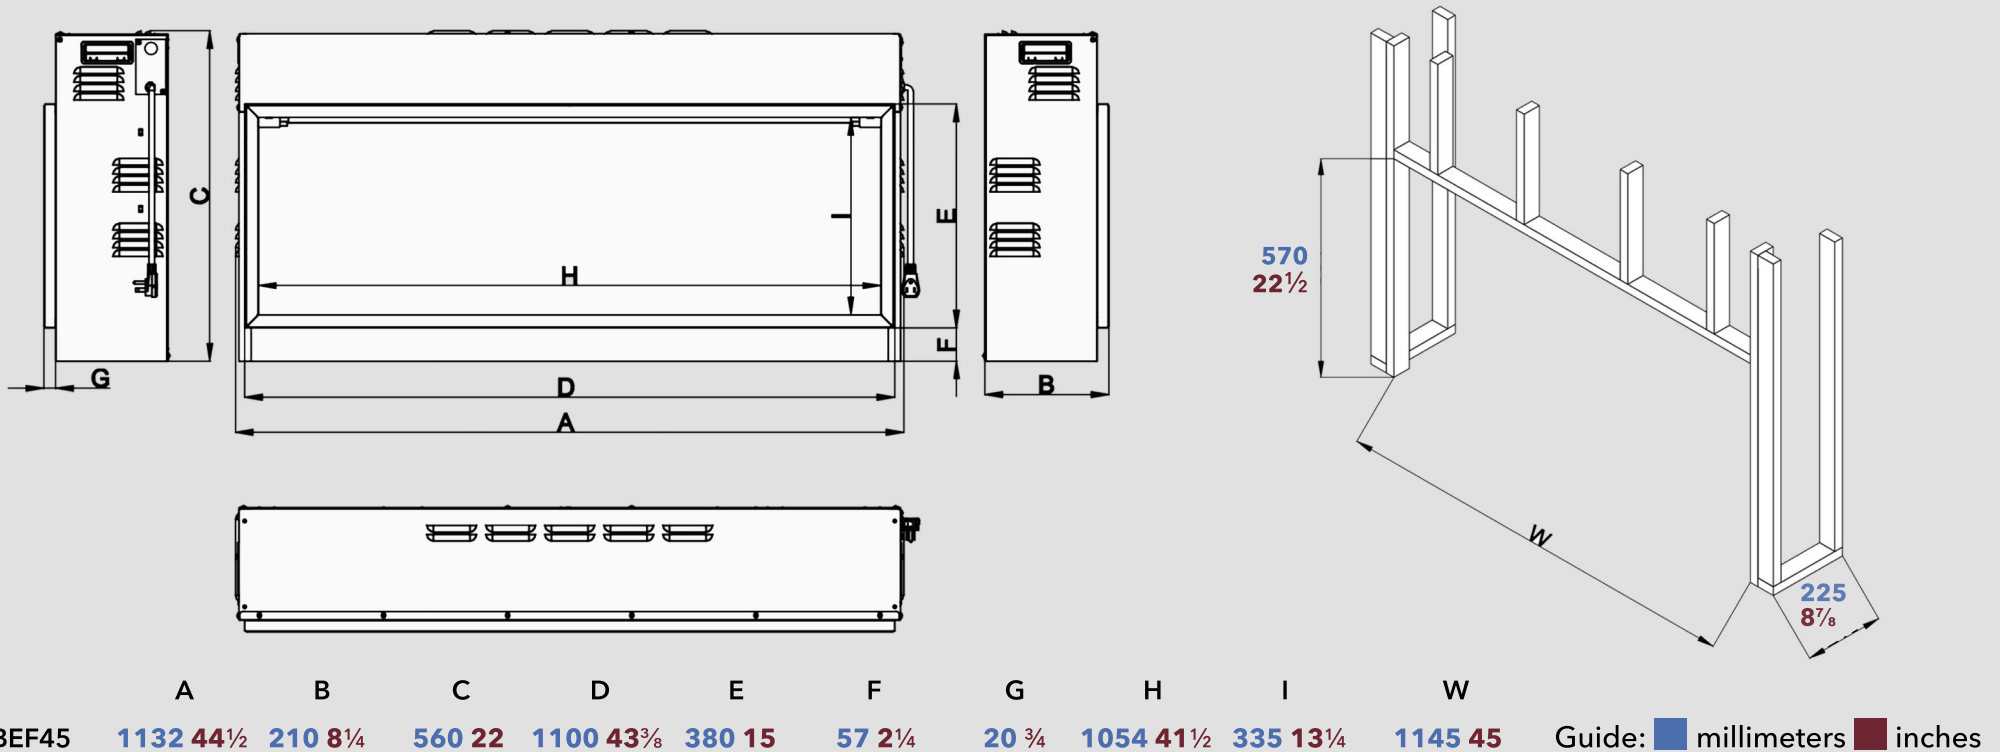

Product Details & Measurements

Product Details

- input voltage: 120 V
- amps: 12 A
- power: 1500 W (high heat)
  750 W (low heat)
- power (heater off): 25W
- outlet: **Standard (type B)**
  Hard-wired
- certification: **CSA**
- heater timer: 0.5 h - 9 h
- temperature: 16°C - 28°C
  60°F - 82°F
- cord length: 70"
- size: 44½" x 8¼" x 22"
- viewing size: 41½" x 13¼"
- framing: 45" x 22½" x 8⅞"
- heating area: 400 sq.ft
- remote control: **included**
- warranty: **2 years**

Product & Framing Dimensions

For more information, please visit: dynastyfireplaces.com

Dynasty Fireplaces
10-3071 No. 5 Road
Richmond, BC, Canada
V6X 2T4

Specifications and dimensions subject to change, please visit our website for the most up-to-date information. Check with your local building code before installation.