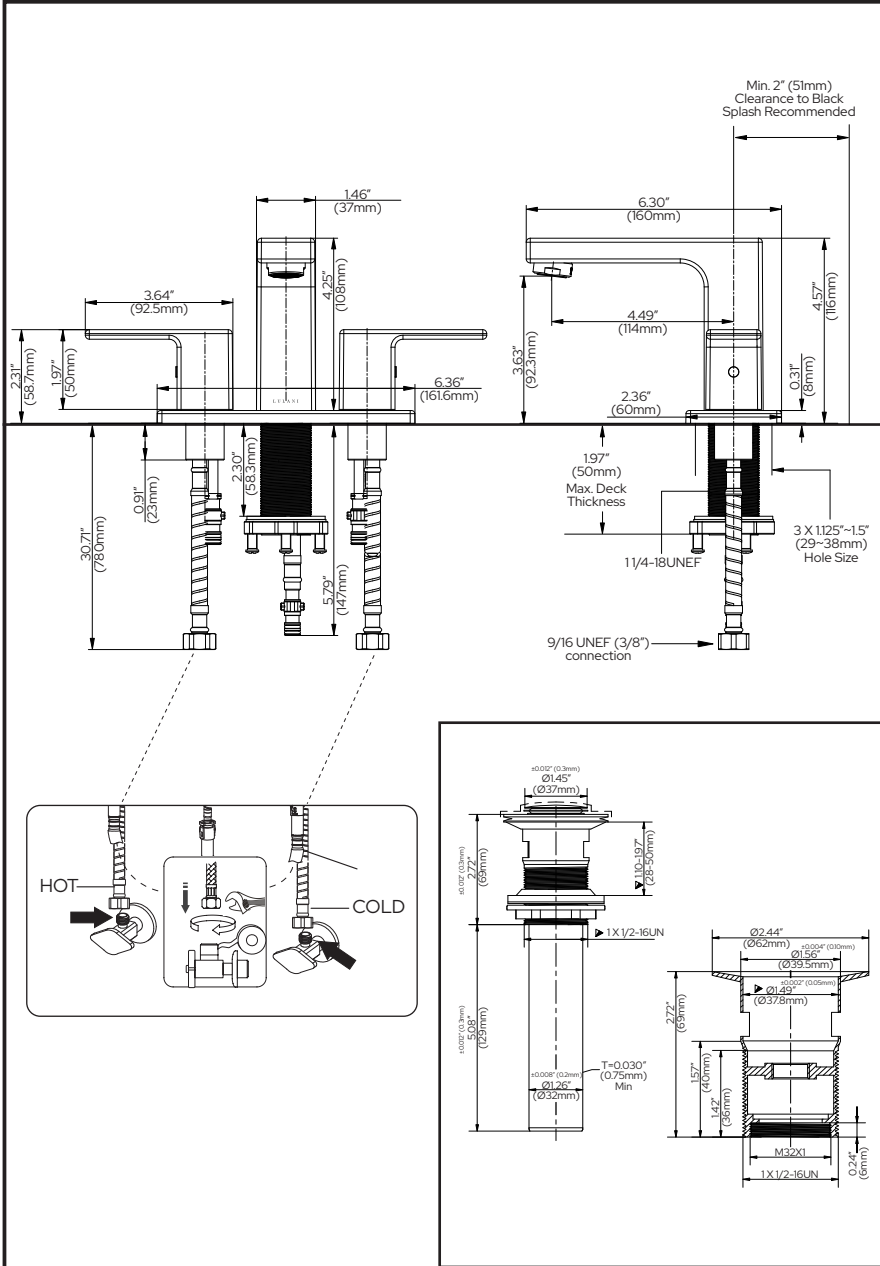

▲ Designate proper finish suffix

Lulani reserves the right (1) to make changes in specifications and materials, and (2) to change or discontinue models, both without notice or obligation. Dimensions are for reference only. See current full-line price book or www.lulani.com for finish options and product availability.