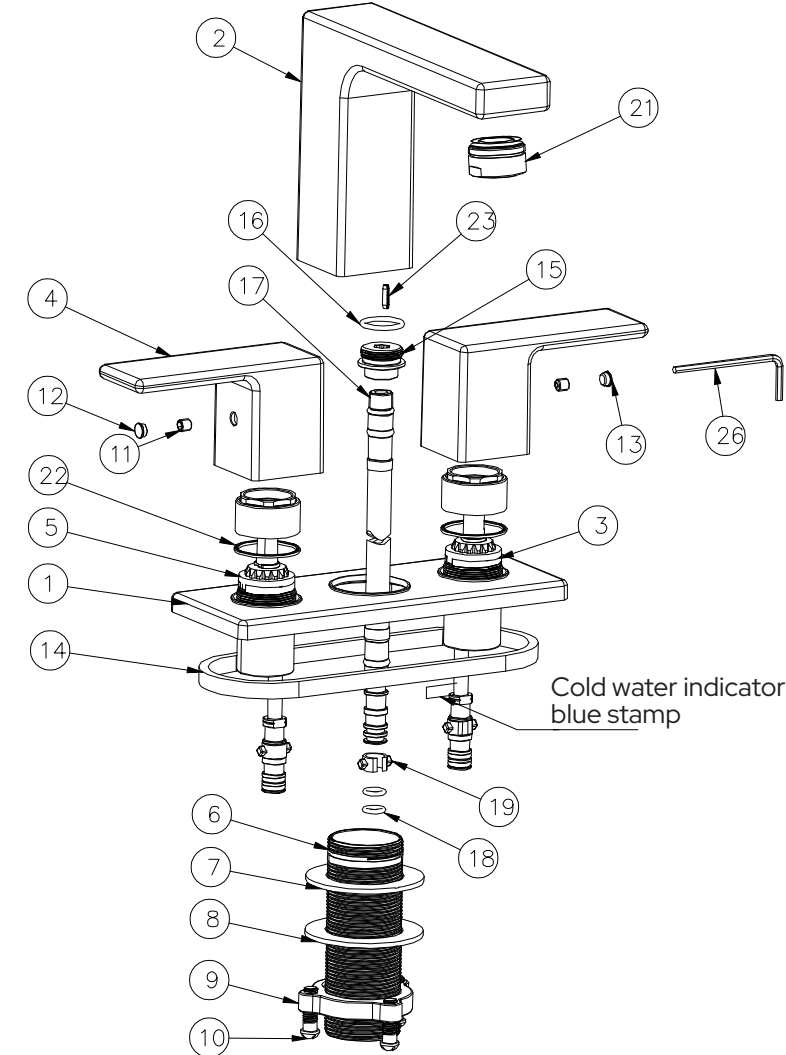

# Parts Breakdown

BA-600-02

Centerset Bathroom Faucet

No.	Description	Quantity
1	Face plate	1
2	Body	1
3	Valve core components (right)	1
4	Handle	2
5	Valve core components (left)	1
6	Shank	1
7	Washer	1
8	Washer	1
9	Shank Housing	1
10	Screw	3
11	Screw	2
12	Red Button	1
13	Blue Button	1
14	Foam Pads	1
15	Connector	1
16	O-ring	1
17	Hoses	1
18	O-ring	2
19	Quick-Connect Hose Lock	1
20	Quick-Fitting Hoses	1
21	Neoperl Aerator	1
22	Rubber Washer	2
23	Rings	1
24	Hose Assembly - Hot	1
25	Hose Assembly - Cold	1
26	Allen Key	1