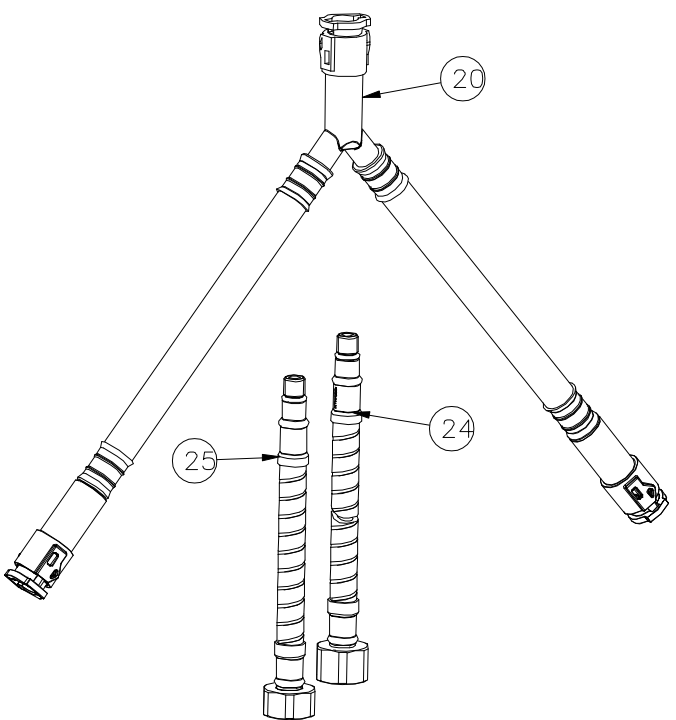

# Parts Breakdown

BA-600-02

Centerset Bathroom Faucet

No.	Description	Quantity
1	Face plate	1
2	Body	1
3	Valve core components (right)	1
4	Handle	2
5	Valve core components (left)	1
6	Shank	1
7	Washer	1
8	Washer	1
9	Shank Housing	1
10	Screw	3
11	Screw	2
12	Red Button	1
13	Blue Button	1
14	Foam Pads	1
15	Connector	1
16	O-ring	1
17	Hoses	1
18	O-ring	2
19	Quick-Connect Hose Lock	1
20	Quick-Fitting Hoses	1
21	Neoperl Aerator	1
22	Rubber Washer	2
23	Rings	1
24	Hose Assembly - Hot	1
25	Hose Assembly - Cold	1
26	Allen Key	1