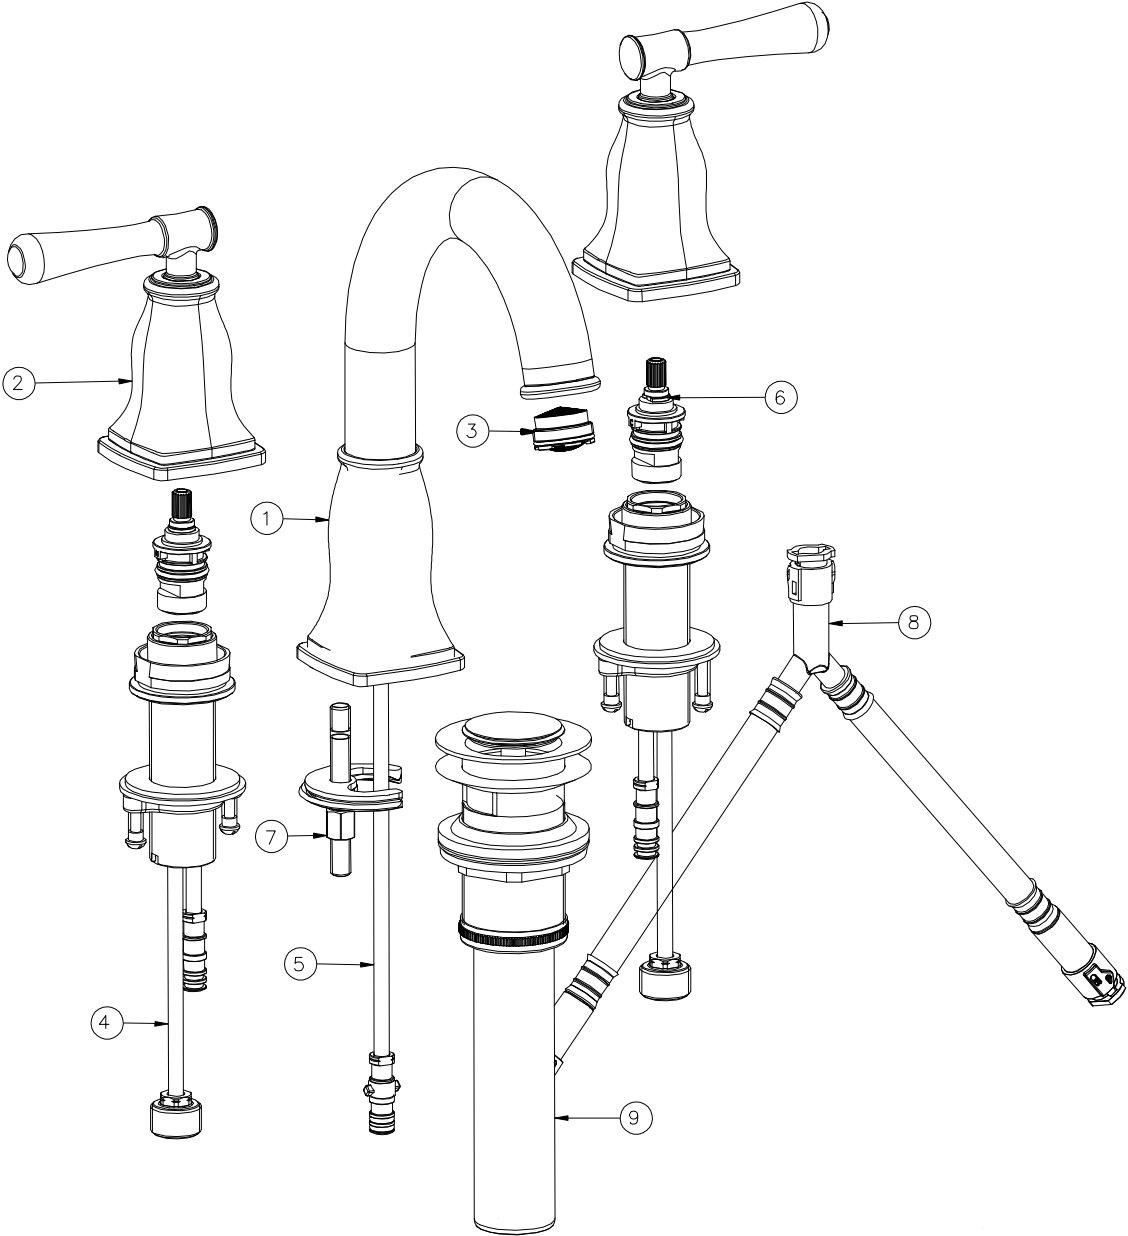

# Parts Breakdown

BA-500-02

Widespread Bathroom Faucet

No.	Description	Quantity
1	Body	1
2	Handle	2
3	Aerator	1
4	Inlet Tube	1
5	Inlet Tube	1
6	Cartridge (H&C)	1
7	Fixing Kit	1
8	Quick Connect Assembly	1
9	Over-flow Pop-up Drain	1