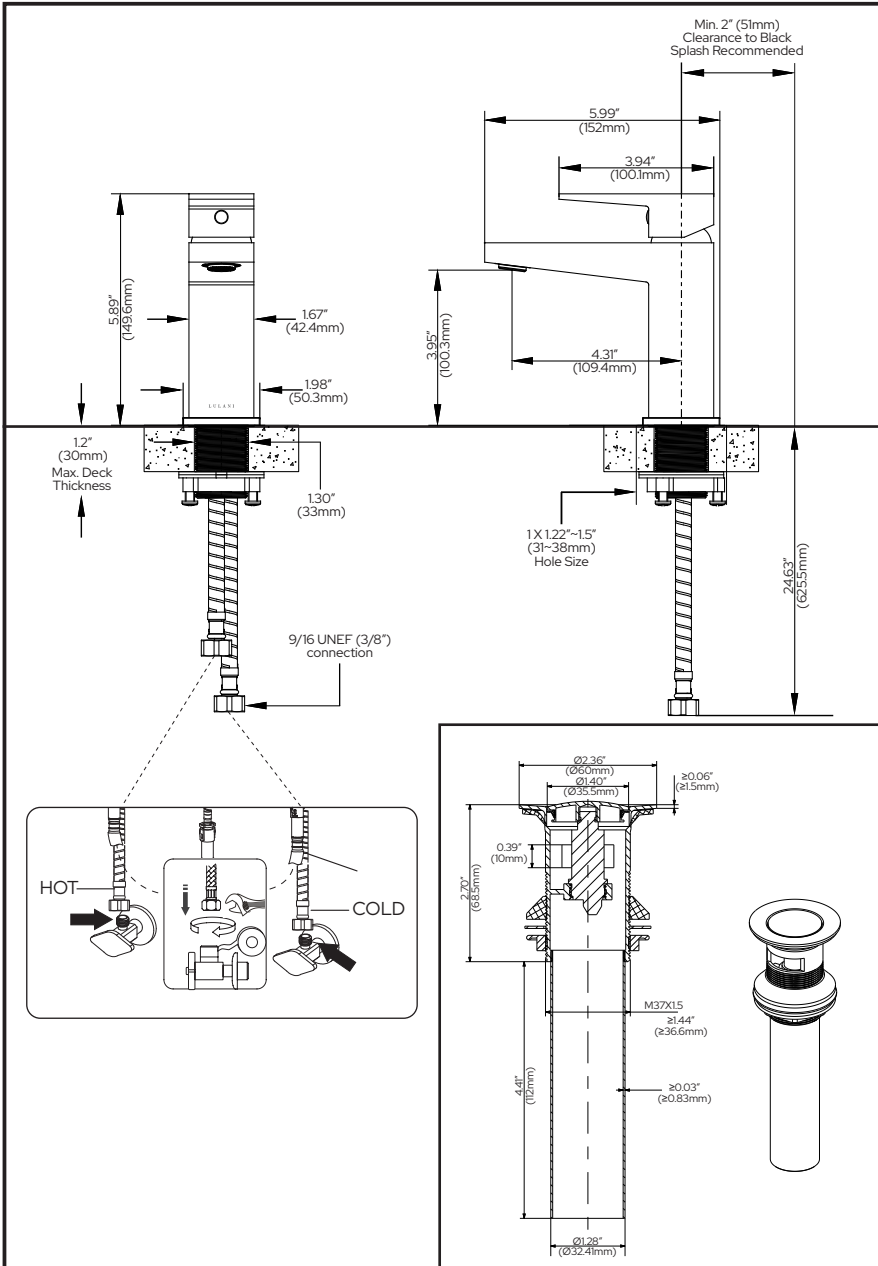

▲ Designate proper finish suffix

Lulani reserves the right (1) to make changes in specifications and materials, and (2) to change or discontinue models, both without notice or obligation. Dimensions are for reference only. See current full-line price book or www.lulani.com for finish options and product availability.