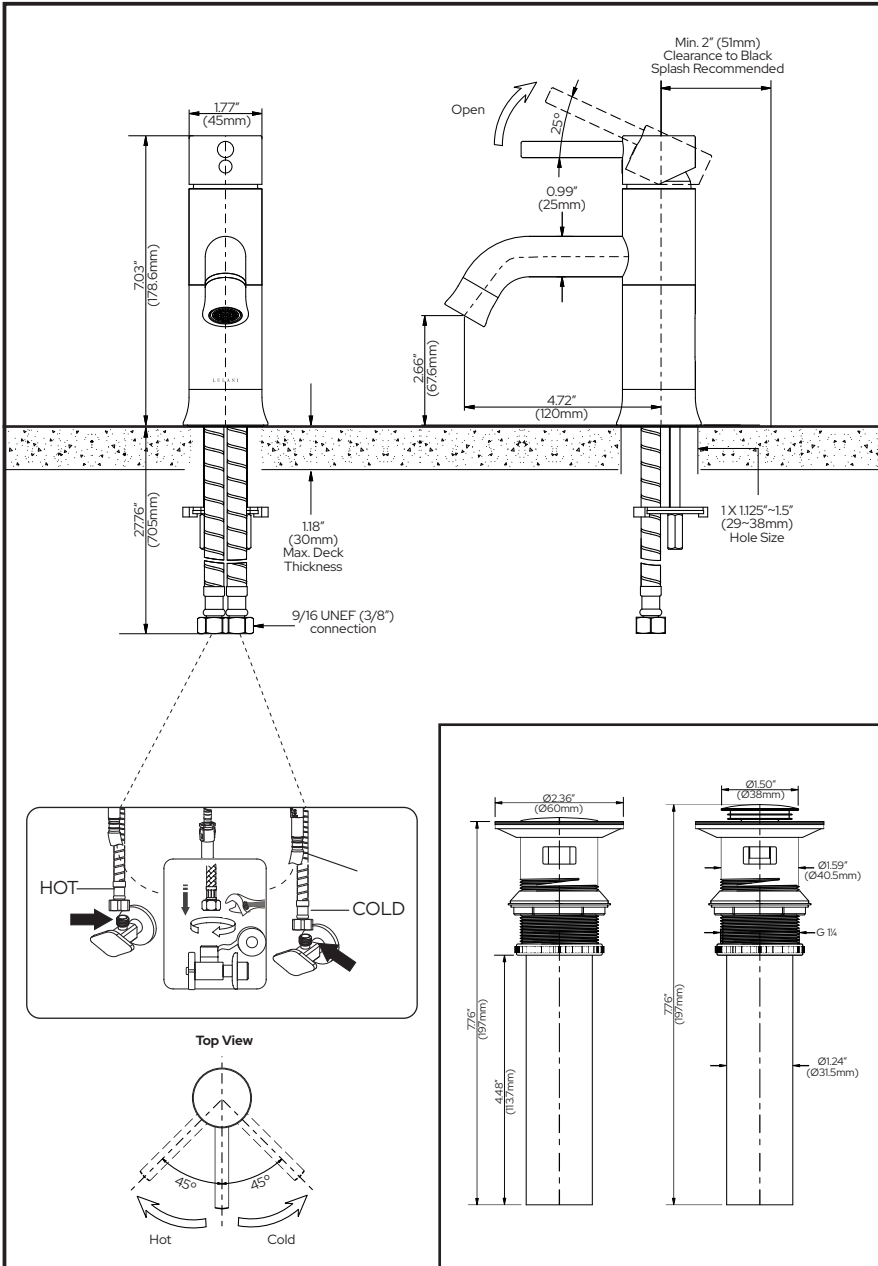

▲ Designate proper finish suffix

Lulani reserves the right (1) to make changes in specifications and materials, and (2) to change or discontinue models, both without notice or obligation. Dimensions are for reference only. See current full-line price book or www.lulani.com for finish options and product availability.