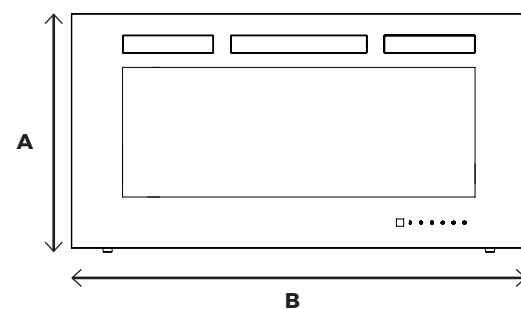

Remote Control

Conveniently control the flame intensity, flame color option, blower, heat output and timer at your fingertips

FEATURES

- 486 sq. in. viewing area
- 1,500 Watts
- Ultra slim design
- Simply plugs into a 120V wall outlet
- Suitable for any room including bedrooms, sitting rooms and mobile homes
- Paintable cord cover included (covers cord can be painted to blend in with existing décor)
- Glass ember bed accents the flame
- Flame choice of blue or orange or combined multi-color flame

FLAME COLOR OPTIONS

Blue Flame Color

Orange Flame Color

Multi Flame Color

SPECIFICATIONS

CEFL50H-1	
BTU's (Input)	5000
Mobile Home Certified	Yes

GLASS VIEWING AREA	
Height	12"
Width	40 3/16"

OVERALL UNIT		
A	B	C
21 3/8"	50"	5"