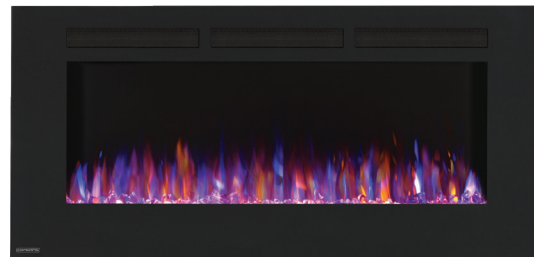

YOUR AUTHORIZED CONTINENTAL DEALER

ELECTRIC FIREPLACE
CEFL50FH-1
LINEAR WALL MOUNT

Build Quality, Build Confidence.
continentalcomfort.com

CONTINENTAL

P: 1-866-820-8686
continentalcomfort.com

Consult your owner's manual for complete installation instructions, accurate framing dimensions and proper clearances to combustible material. Check all local and national building codes. All specifications are subject to change without prior notice due to on-going product improvements. Products may not be exactly as shown

CONTINENTAL

CEFL50FH-1

LED Lights

High power LED lights not only deliver intense and spectacular flames in daylight conditions they also require little or no maintenance

Simplified Installation

The included mounting bracket with template ensures accurate and stress-free installation for a wall hung applications. Fireplace can also be recessed into the wall for a flush appearance

Remote Control

Conveniently control the flame intensity, flame color option, blower, heat output and timer at your fingertips

FEATURES

- 486 sq. in. viewing area
- 1,500 Watts
- Ultra slim design
- Simply plugs into a 120V wall outlet
- Suitable for any room including bedrooms, sitting rooms and mobile homes
- Paintable cord cover included (covers cord can be painted to blend in with existing décor)
- Glass ember bed accents the flame
- Flame choice of blue or orange or combined multi-color flame

FLAME COLOR OPTIONS

Blue Flame Color

Orange Flame Color

Multi Flame Color

SPECIFICATIONS

CEFL50H-1	
BTU's (Input)	5000
Mobile Home Certified	Yes

GLASS VIEWING AREA	
Height	12"
Width	40 3/16"

OVERALL UNIT		
A	B	C
21 3/8"	50"	5"