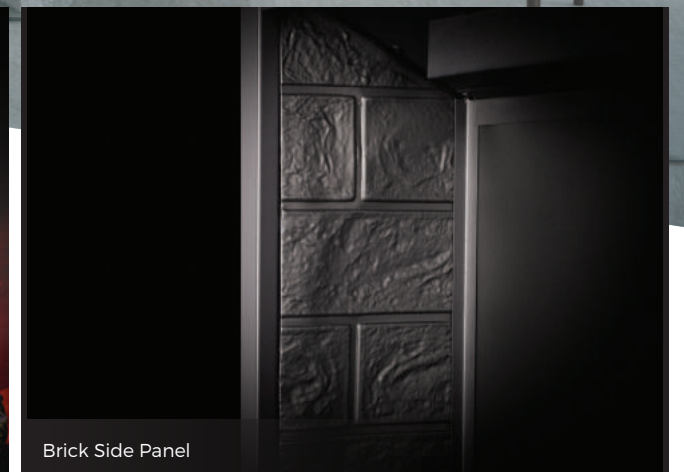

CEFB36H-BS

Self-Trimming

Finishing touches are all taken care of with the self-trimming feature delivering a simplified installation

Vivid Flame Effect

Realistic flame pattern, glowing log set with ember bed

LED Lights

High power LED lights not only deliver intense and spectacular flames in daylight conditions, they also require little or no maintenance

FEATURES

- 877 sq. in. viewing area
- Up to 10,000 BTU'S and 3,000 Watts
- Vivid flame effect with brightness adjustment
- Simply plugs into a 120V wall outlet or can be hard wired to 120V or 240V
- Top light LED's in 7 color settings
- Decorative brick side panels
- All season usage: flames operate with or without heat
- Disable heat function as child safety feature
- Multi-function remote standard
- Thermostatic control

ACCENT LIGHT OPTIONS

SPECIFICATIONS

CEFB36H-BS

BTU's (Input)	10,000
Mobile Home Certified	Yes

GLASS VIEWING AREA	
Height	33 7/8"
Width	25 7/8"

OVERALL UNIT		
A	B	C
31 7/8"	36 1/8"	11 1/4"

PARTS & ACCESSORIES

Parts & Accessories
Remote Control, Control Panel, Brick Side Panel, Glowing Log Set and Ember Bed, Vents