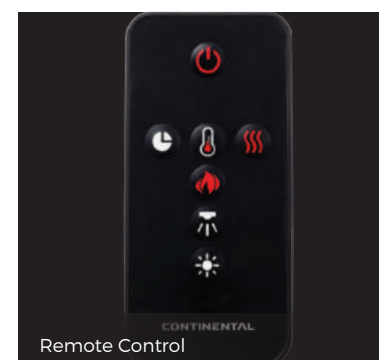

FEATURES

- 877 sq. in. viewing area
- Up to 10,000 BTU'S and 3,000 Watts
- Vivid flame effect with brightness adjustment
- Simply plugs into a 120V wall outlet or can be hard wired to 120V or 240V
- Top light LED's in 7 color settings
- Decorative brick side panels
- All season usage: flames operate with or without heat
- Disable heat function as child safety feature
- Multi-function remote standard
- Thermostatic control

GLASS VIEWING AREA	
Height	33 7/8"
Width	25 7/8"

OVERALL UNIT		
A	B	C
31 7/8"	36 1/8"	11 1/4"

PARTS & ACCESSORIES

Glowing Log Set & Ember Bed

Brick Side Panel

Remote Control

Vents

Control Panel

Parts & Accessories
Remote Control, Control Panel, Brick Side Panel, Glowing Log Set and Ember Bed, Vents