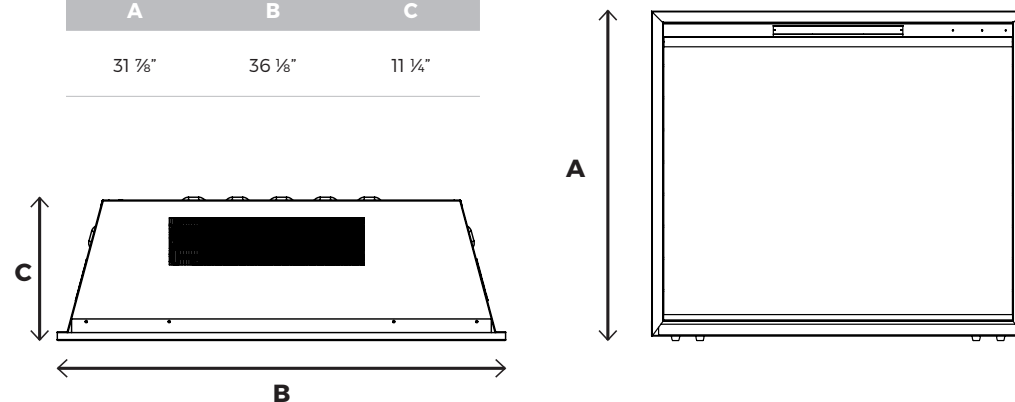

GLASS VIEWING AREA	
Height	33 7/8"
Width	25 7/8"

OVERALL UNIT		
A	B	C
31 7/8"	36 1/8"	11 1/4"

PARTS & ACCESSORIES

Glowing Log Set & Ember Bed

Brick Side Panel

Remote Control

Vents

Control Panel