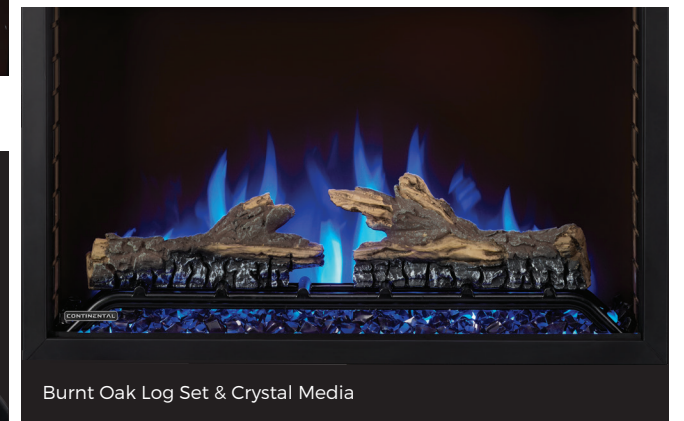

CONTINENTAL

CEFB30H

Log Set and Crystal Media Included

Further enhance the sparkle of the black crystal cubes with natural looking burnt oak logs

ECO Mode

Heater at half heat - consuming half the energy

BOOST Mode

Heater at maximum heat with increased blower speed

FEATURES

- 424 sq. in. viewing area
- 120 V / 1,500 Watts
- Heats up to 400 sq. ft.
- Designed with a clean, contemporary finish
- Self-trimming flange for clean built-in appearance
- Orange, blue and combined multi-color flame options
- 7 ember bed color options
- Adjustable flame speed and brightness
- Optional 3pc. and 4pc. trims available
- Touch screen control panel
- Plug in or Hardwire

PARTS & ACCESSORIES

Orange, Blue or Combination Flame Color Options

7 Ember Bed color options

Control Panel

Remote Control

Burnt Oak Log Set & Crystal Media

Parts & Accessories
Remote Control, Control Panel, 7 Ember Bed Color Options, Burnt Oak Log Set and Crystal Media