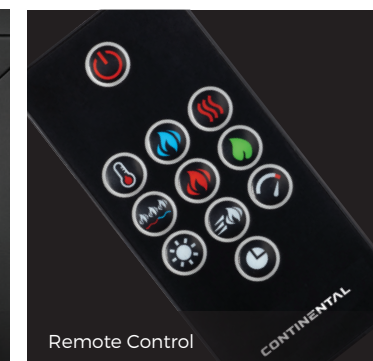

Heater at maximum heat with increased blower speed

FEATURES

- 424 sq. in. viewing area
- 120 V / 1,500 Watts
- Heats up to 400 sq. ft.
- Designed with a clean, contemporary finish
- Self-trimming flange for clean built-in appearance
- Orange, blue and combined multi-color flame options
- 7 ember bed color options
- Adjustable flame speed and brightness
- Optional 3pc. and 4pc. trims available
- Touch screen control panel
- Plug in or Hardwire

PARTS & ACCESSORIES

Orange, Blue or Combination Flame Color Options

7 Ember Bed color options

Control Panel

Remote Control

Burnt Oak Log Set & Crystal Media

Parts & Accessories
Remote Control, Control Panel, 7 Ember Bed Color Options, Burnt Oak Log Set and Crystal Media