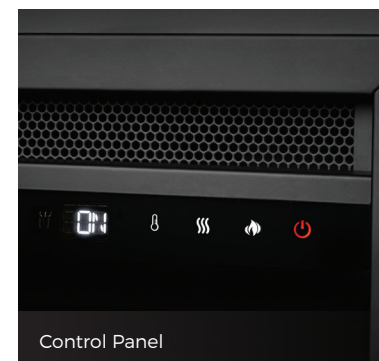

Heater at maximum heat with increased blower speed

FEATURES

- 424 sq. in. viewing area
- 120 V / 1,500 Watts
- Heats up to 400 sq. ft.
- Designed with a clean, contemporary finish
- Self-trimming flange for clean built-in appearance
- Orange, blue and combined multi-color flame options
- 7 ember bed color options
- Adjustable flame speed and brightness
- Optional 3pc. and 4pc. trims available
- Touch screen control panel
- Plug in or Hardwire

PARTS & ACCESSORIES

Orange, Blue or Combination Flame Color Options

7 Ember Bed color options

Control Panel

Remote Control

Burnt Oak Log Set & Crystal Media

Parts & Accessories
Remote Control, Control Panel, 7 Ember Bed Color Options, Burnt Oak Log Set and Crystal Media