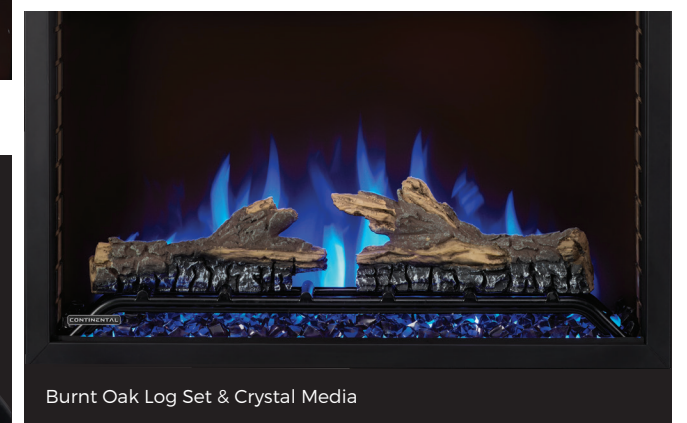

CONTINENTAL

CEFB26H

Log Set and Crystal Media Included

Further enhance the sparkle of the black crystal cubes with natural looking burnt oak logs

ECO Mode

Heater at half heat - consuming half the energy

BOOST Mode

Heater at maximum heat with increased blower speed

FEATURES

- 363 sq. in. viewing area
- 120 V / 1,500 Watts
- Heats up to 400 sq. ft.
- Designed with a clean, contemporary finish
- Self-trimming flange for clean built-in appearance
- Orange, blue and combined multi-color flame options
- 7 ember bed color options
- Adjustable flame speed and brightness
- Optional 3pc. and 4pc. trims available
- Touch screen control panel
- Plug in or Hardwire

TRIM KITS

3-Piece Trim Kit

4-Piece Trim Kit

PARTS & ACCESSORIES

7 Ember Bed color options

Orange, Blue or Combination Flame Color Options

Burnt Oak Log Set & Crystal Media

Control Panel