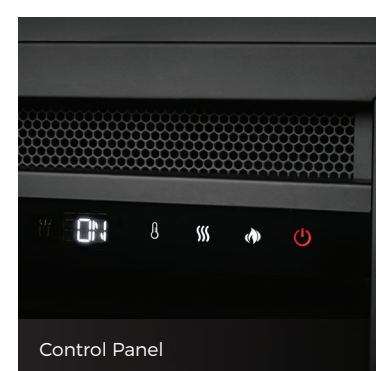

Heater at maximum heat with increased blower speed

FEATURES

- 363 sq. in. viewing area
- 120 V / 1,500 Watts
- Heats up to 400 sq. ft.
- Designed with a clean, contemporary finish
- Self-trimming flange for clean built-in appearance
- Orange, blue and combined multi-color flame options
- 7 ember bed color options
- Adjustable flame speed and brightness
- Optional 3pc. and 4pc. trims available
- Touch screen control panel
- Plug in or Hardwire

TRIM KITS

3-Piece Trim Kit

4-Piece Trim Kit

PARTS & ACCESSORIES

7 Ember Bed color options

Orange, Blue or Combination Flame Color Options

Burnt Oak Log Set & Crystal Media

Control Panel