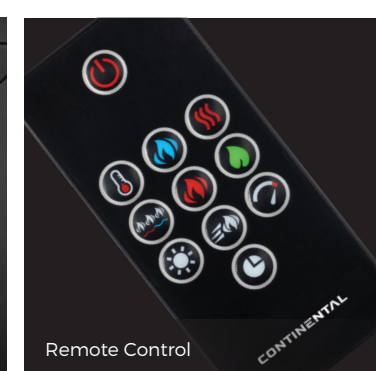

Heater at maximum heat with increased blower speed

FEATURES

- 363 sq. in. viewing area
- 120 V / 1,500 Watts
- Heats up to 400 sq. ft.
- Designed with a clean, contemporary finish
- Self-trimming flange for clean built-in appearance
- Orange, blue and combined multi-color flame options
- 7 ember bed color options
- Adjustable flame speed and brightness
- Optional 3pc. and 4pc. trims available
- Touch screen control panel
- Plug in or Hardwire

TRIM KITS

3-Piece Trim Kit

4-Piece Trim Kit

PARTS & ACCESSORIES

7 Ember Bed color options

Orange, Blue or Combination Flame Color Options

Burnt Oak Log Set & Crystal Media

Control Panel

Remote Control

Parts & Accessories
Remote Control, Control Panel, 7 Ember Bed Color Options, Burnt Oak Log Set and Crystal Media

SPECIFICATIONS

CEFB26H

BTU's (Input)	5,000
Mobile Home Certified	Yes

GLASS VIEWING AREA