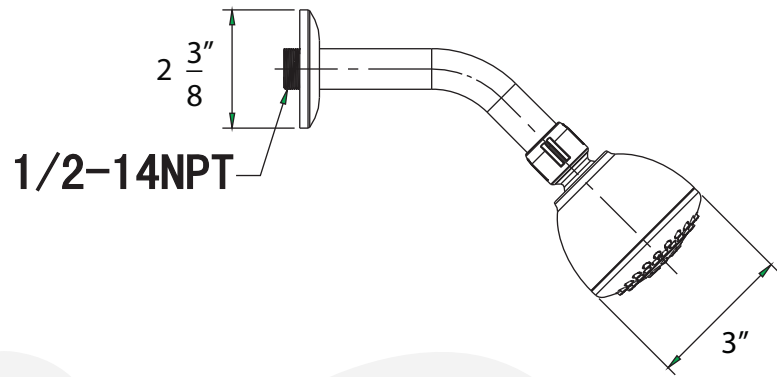

P6320001, P6320029, P6320049 - Trend Tub and Shower

Description

- Tub & shower trim kit
- "Trend" metal lever handle
- 1 setting shower head
- 1.5 GPM ASME Compliant
- VALVE SOLD SEPARATELY

Standards

- Complies with IAPMO UPC/cUPC
- ADA Accessibility Guidelines for Buildings and Facilities - 4.27.4 Controls and Mechanisms
- CALGreen compliant
- EPA WaterSense Certified by IAPMO R&T
- California Energy Commission Listed

P6320001

Colors / Finishes

- P6320001 - Chrome
- P6320029 - Satin Nickel
- P6320049 - Matte Black

**BREAK DOWN
Component Parts List**

NO.	Part No	Qty
01	CTCT0043	1
02	CTPB0470	1
03	ATBE0085	1
04	CTHZ0330	1
05	CCQT0002	1
06	CTST4101	1
07	CTCB0185	1
08	CTCT0053	1
09	CTST0230	2
10	CTCT0052	1
11	CTWP0223	1
12	CTWP0192	1
13	ATBF0135	1