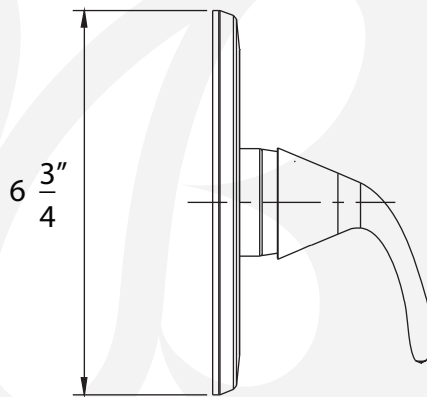

P6320001, P6320029, P6320049 - Trend Tub and Shower

Description

- Tub & shower trim kit
- "Trend" metal lever handle
- 1 setting shower head
- 1.5 GPM ASME Compliant
- VALVE SOLD SEPARATELY

Standards

- Complies with IAPMO UPC/cUPC
- ADA Accessibility Guidelines for Buildings and Facilities - 4.27.4 Controls and Mechanisms
- CALGreen compliant
- EPA WaterSense Certified by IAPMO R&T
- California Energy Commission Listed

P6320001

Colors / Finishes

- P6320001 - Chrome
- P6320029 - Satin Nickel
- P6320049 - Matte Black

**BREAK DOWN
Component Parts List**

NO.	Part No	Qty
01	CTCT0043	1
02	CTPB0470	1
03	ATBE0085	1
04	CTHZ0330	1
05	CCQT0002	1
06	CTST4101	1
07	CTCB0185	1
08	CTCT0053	1
09	CTST0230	2
10	CTCT0052	1
11	CTWP0223	1
12	CTWP0192	1
13	ATBF0135	1