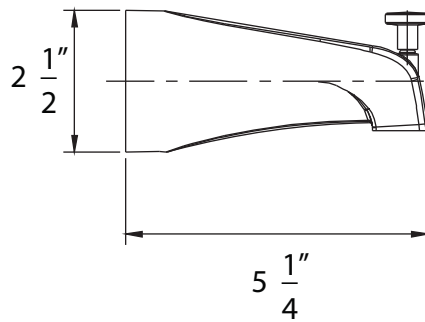

Item Number	Type	Date
P6320001, P6320029, P6320049	Tub and Shower	3/17/2016