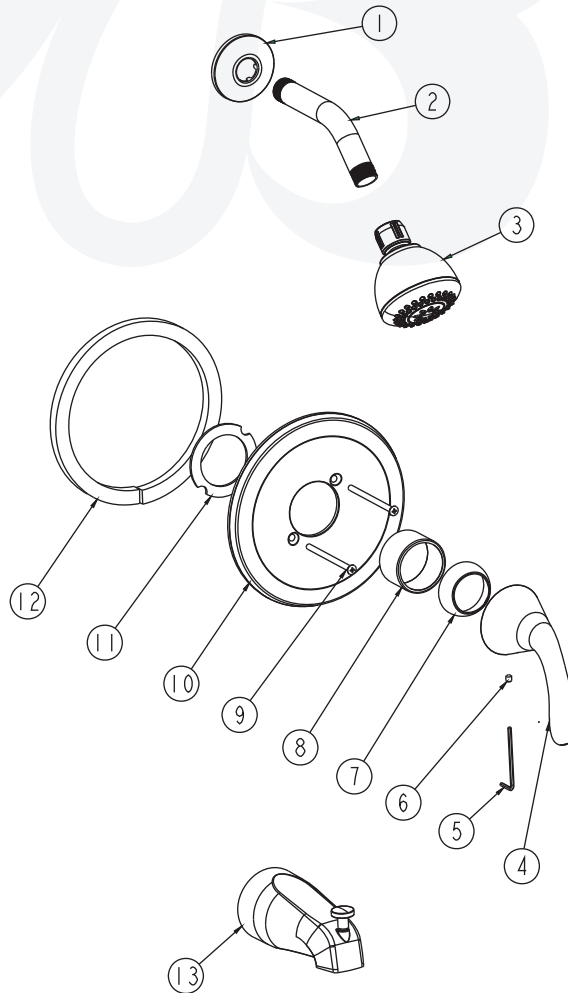

P6320001, P6320029, P6320049 - Trend Tub and Shower

Description

- Tub & shower trim kit
- "Trend" metal lever handle
- 1 setting shower head
- 1.5 GPM ASME Compliant
- VALVE SOLD SEPARATELY

Standards

- Complies with IAPMO UPC/cUPC
- ADA Accessibility Guidelines for Buildings and Facilities - 4.27.4 Controls and Mechanisms
- CALGreen compliant
- EPA WaterSense Certified by IAPMO R&T
- California Energy Commission Listed

P6320001

Colors / Finishes

- P6320001 - Chrome
- P6320029 - Satin Nickel
- P6320049 - Matte Black

**BREAK DOWN
Component Parts List**

NO.	Part No	Qty
01	CTCT0043	1
02	CTPB0470	1
03	ATBE0085	1
04	CTHZ0330	1
05	CCQT0002	1
06	CTST4101	1
07	CTCB0185	1
08	CTCT0053	1
09	CTST0230	2
10	CTCT0052	1
11	CTWP0223	1
12	CTWP0192	1
13	ATBF0135	1