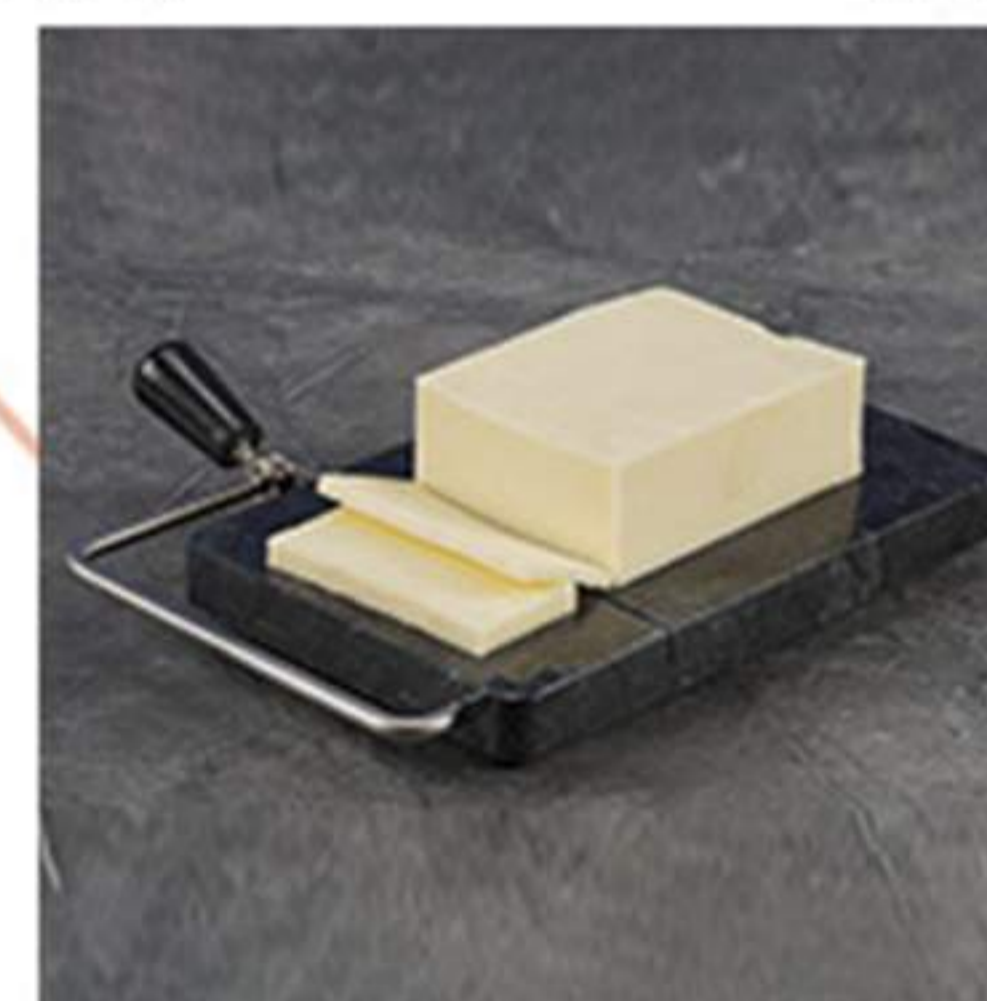

SKU: HK-CC-B

SIZE / PACKAGING

Size: 20.32 x 12.7 x 1.90 cm
Package Dimensions: 23.49 x 6.35 x 25.4 cm
Package Weight: 1.6 kg
Carton Qty: 12 units
Carton Dimension: 52.71 x 40.00 x 24.77 cm
Carton Weight: 19.85 kg