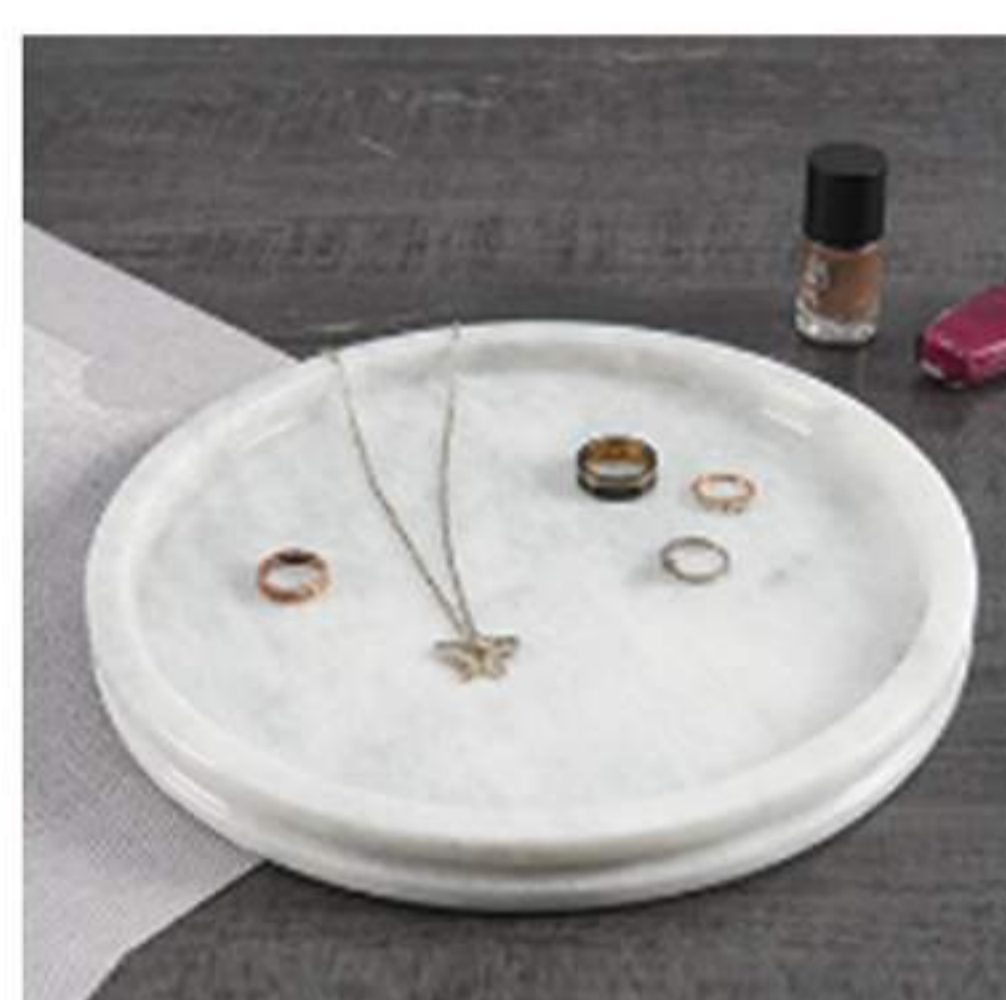

SKU: HK-ROT-W