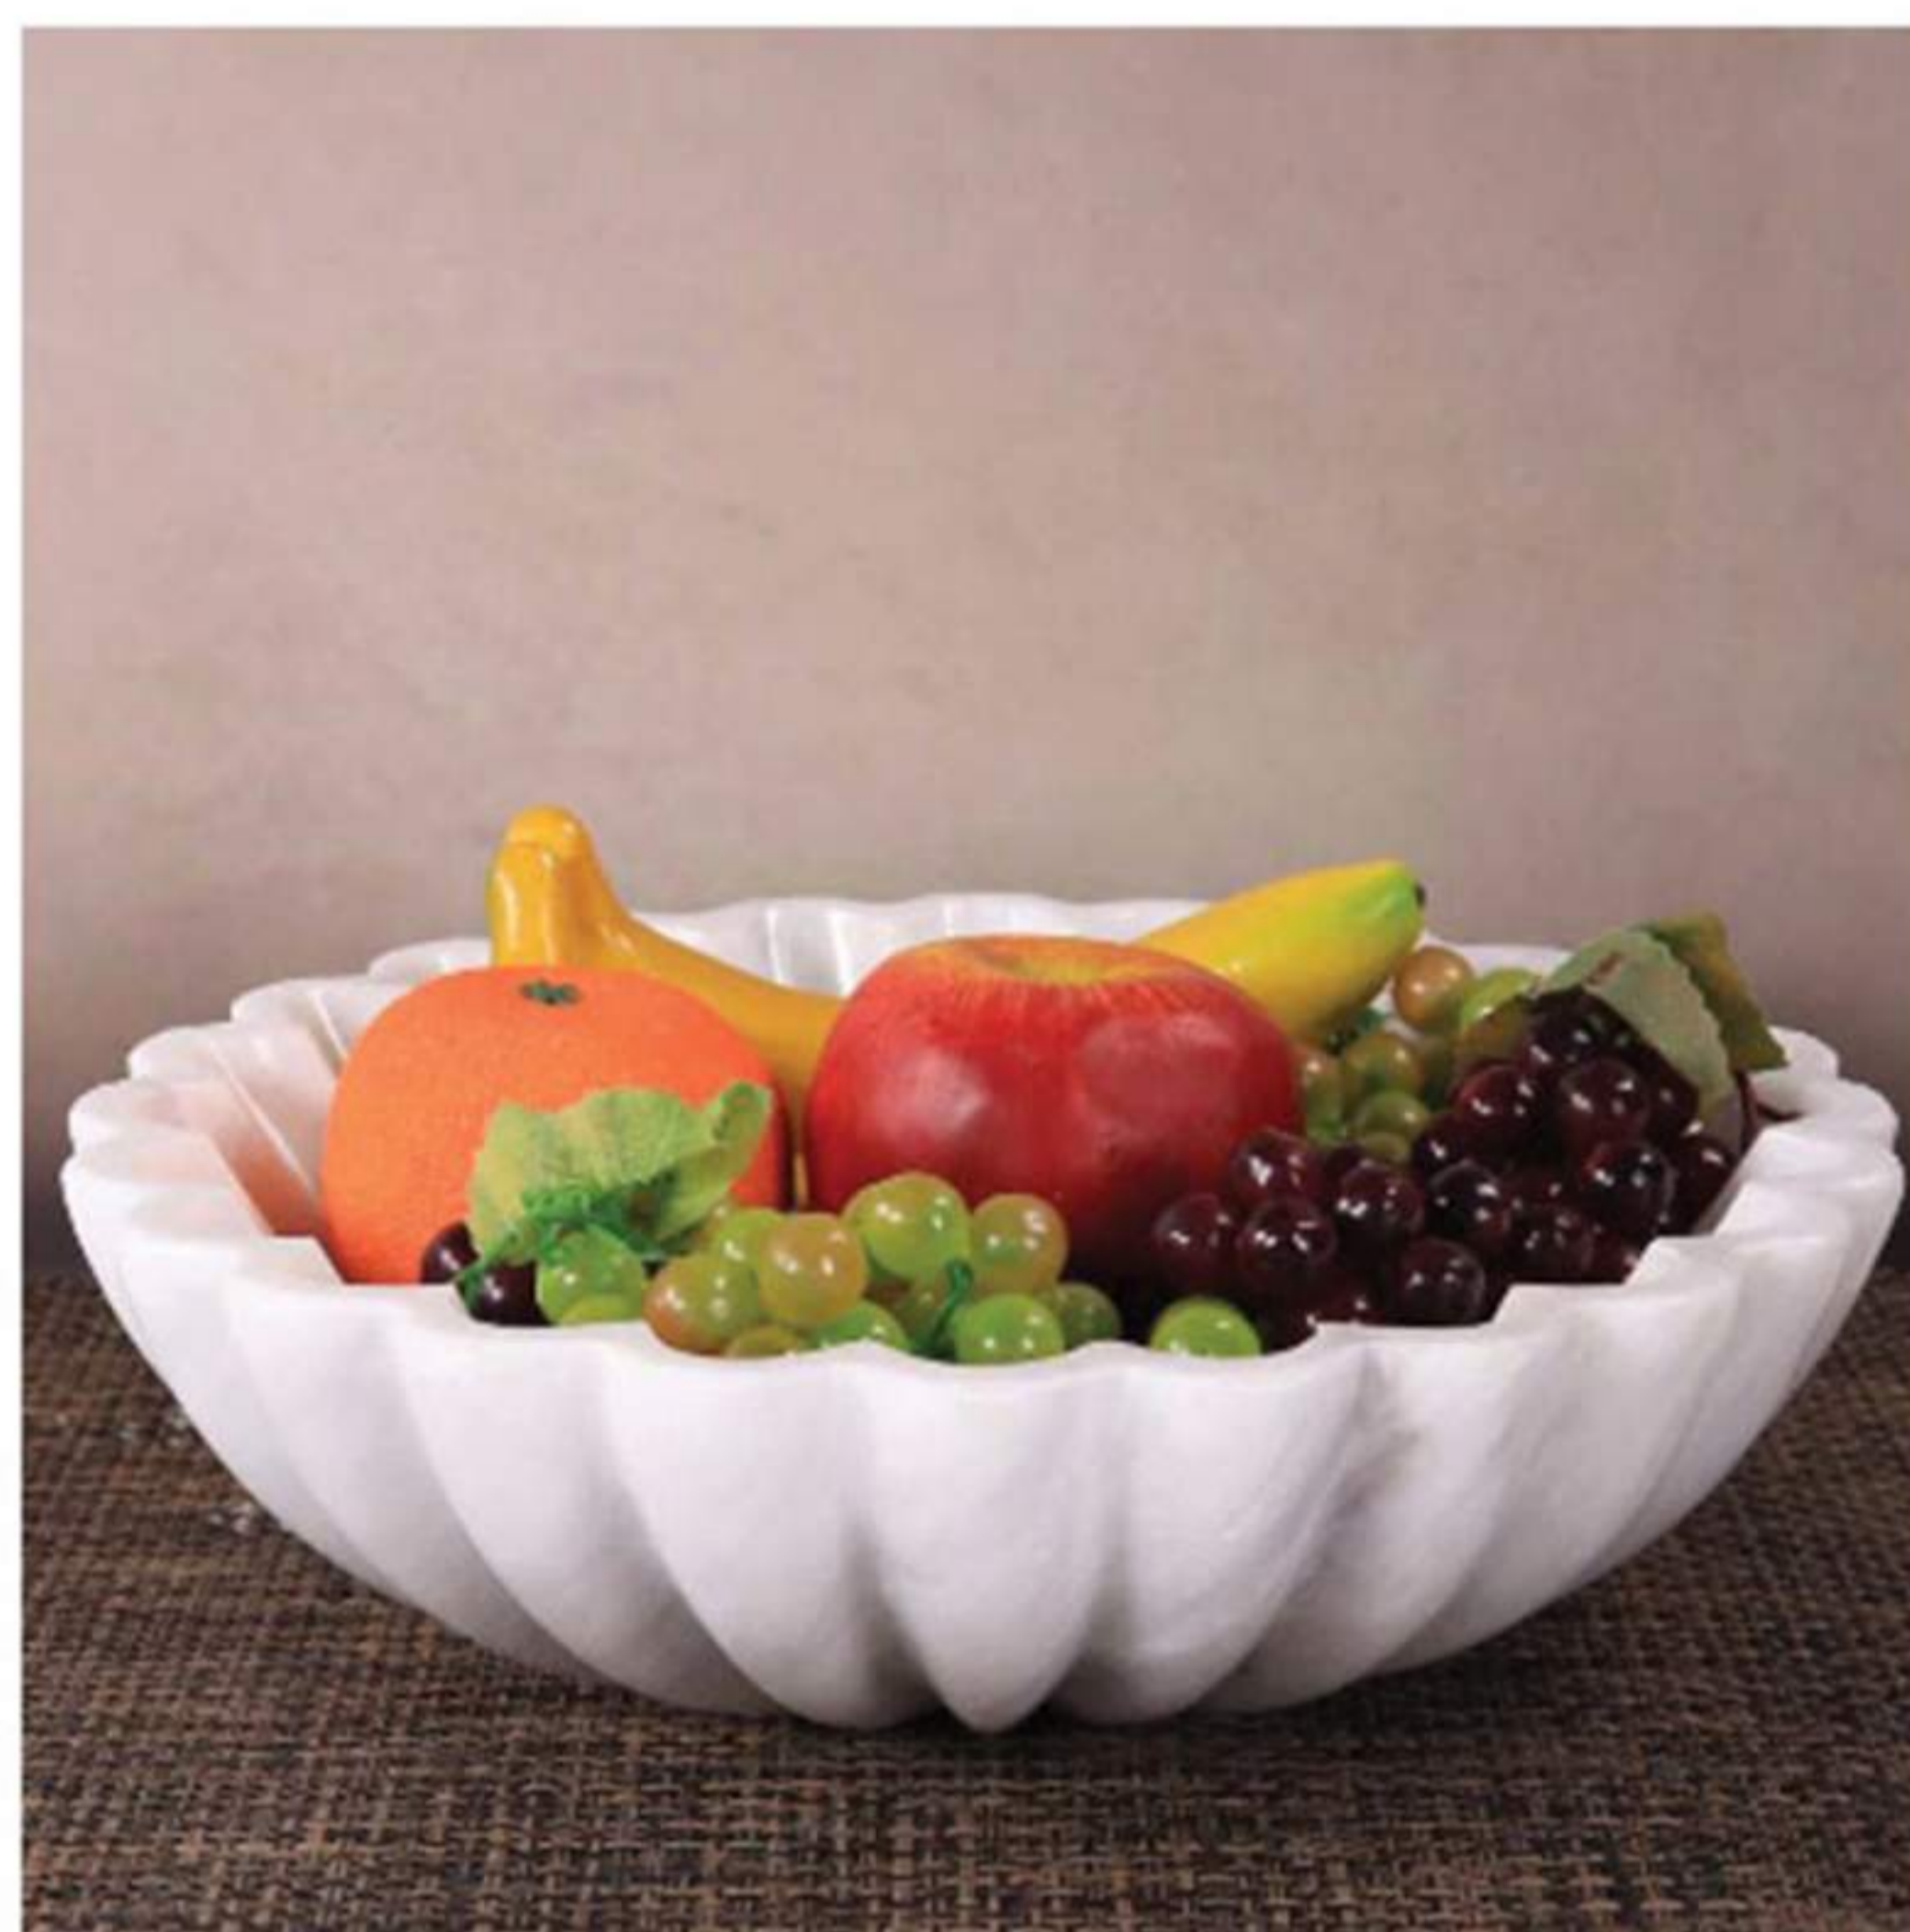

SKU: HK-FFB-12-W

SIZE / PACKAGING

Size: Diameter: 30.48 cm, Height: 7.62 cm.
Package Dimensions: 34.92 x 35.56 x 13.97 cm
Package Weight: 3.48 kg
Carton Qty: 4 units
Carton Dimension: 37.46 x 37.46 x 60.96 cm
Carton Weight: 14 kg