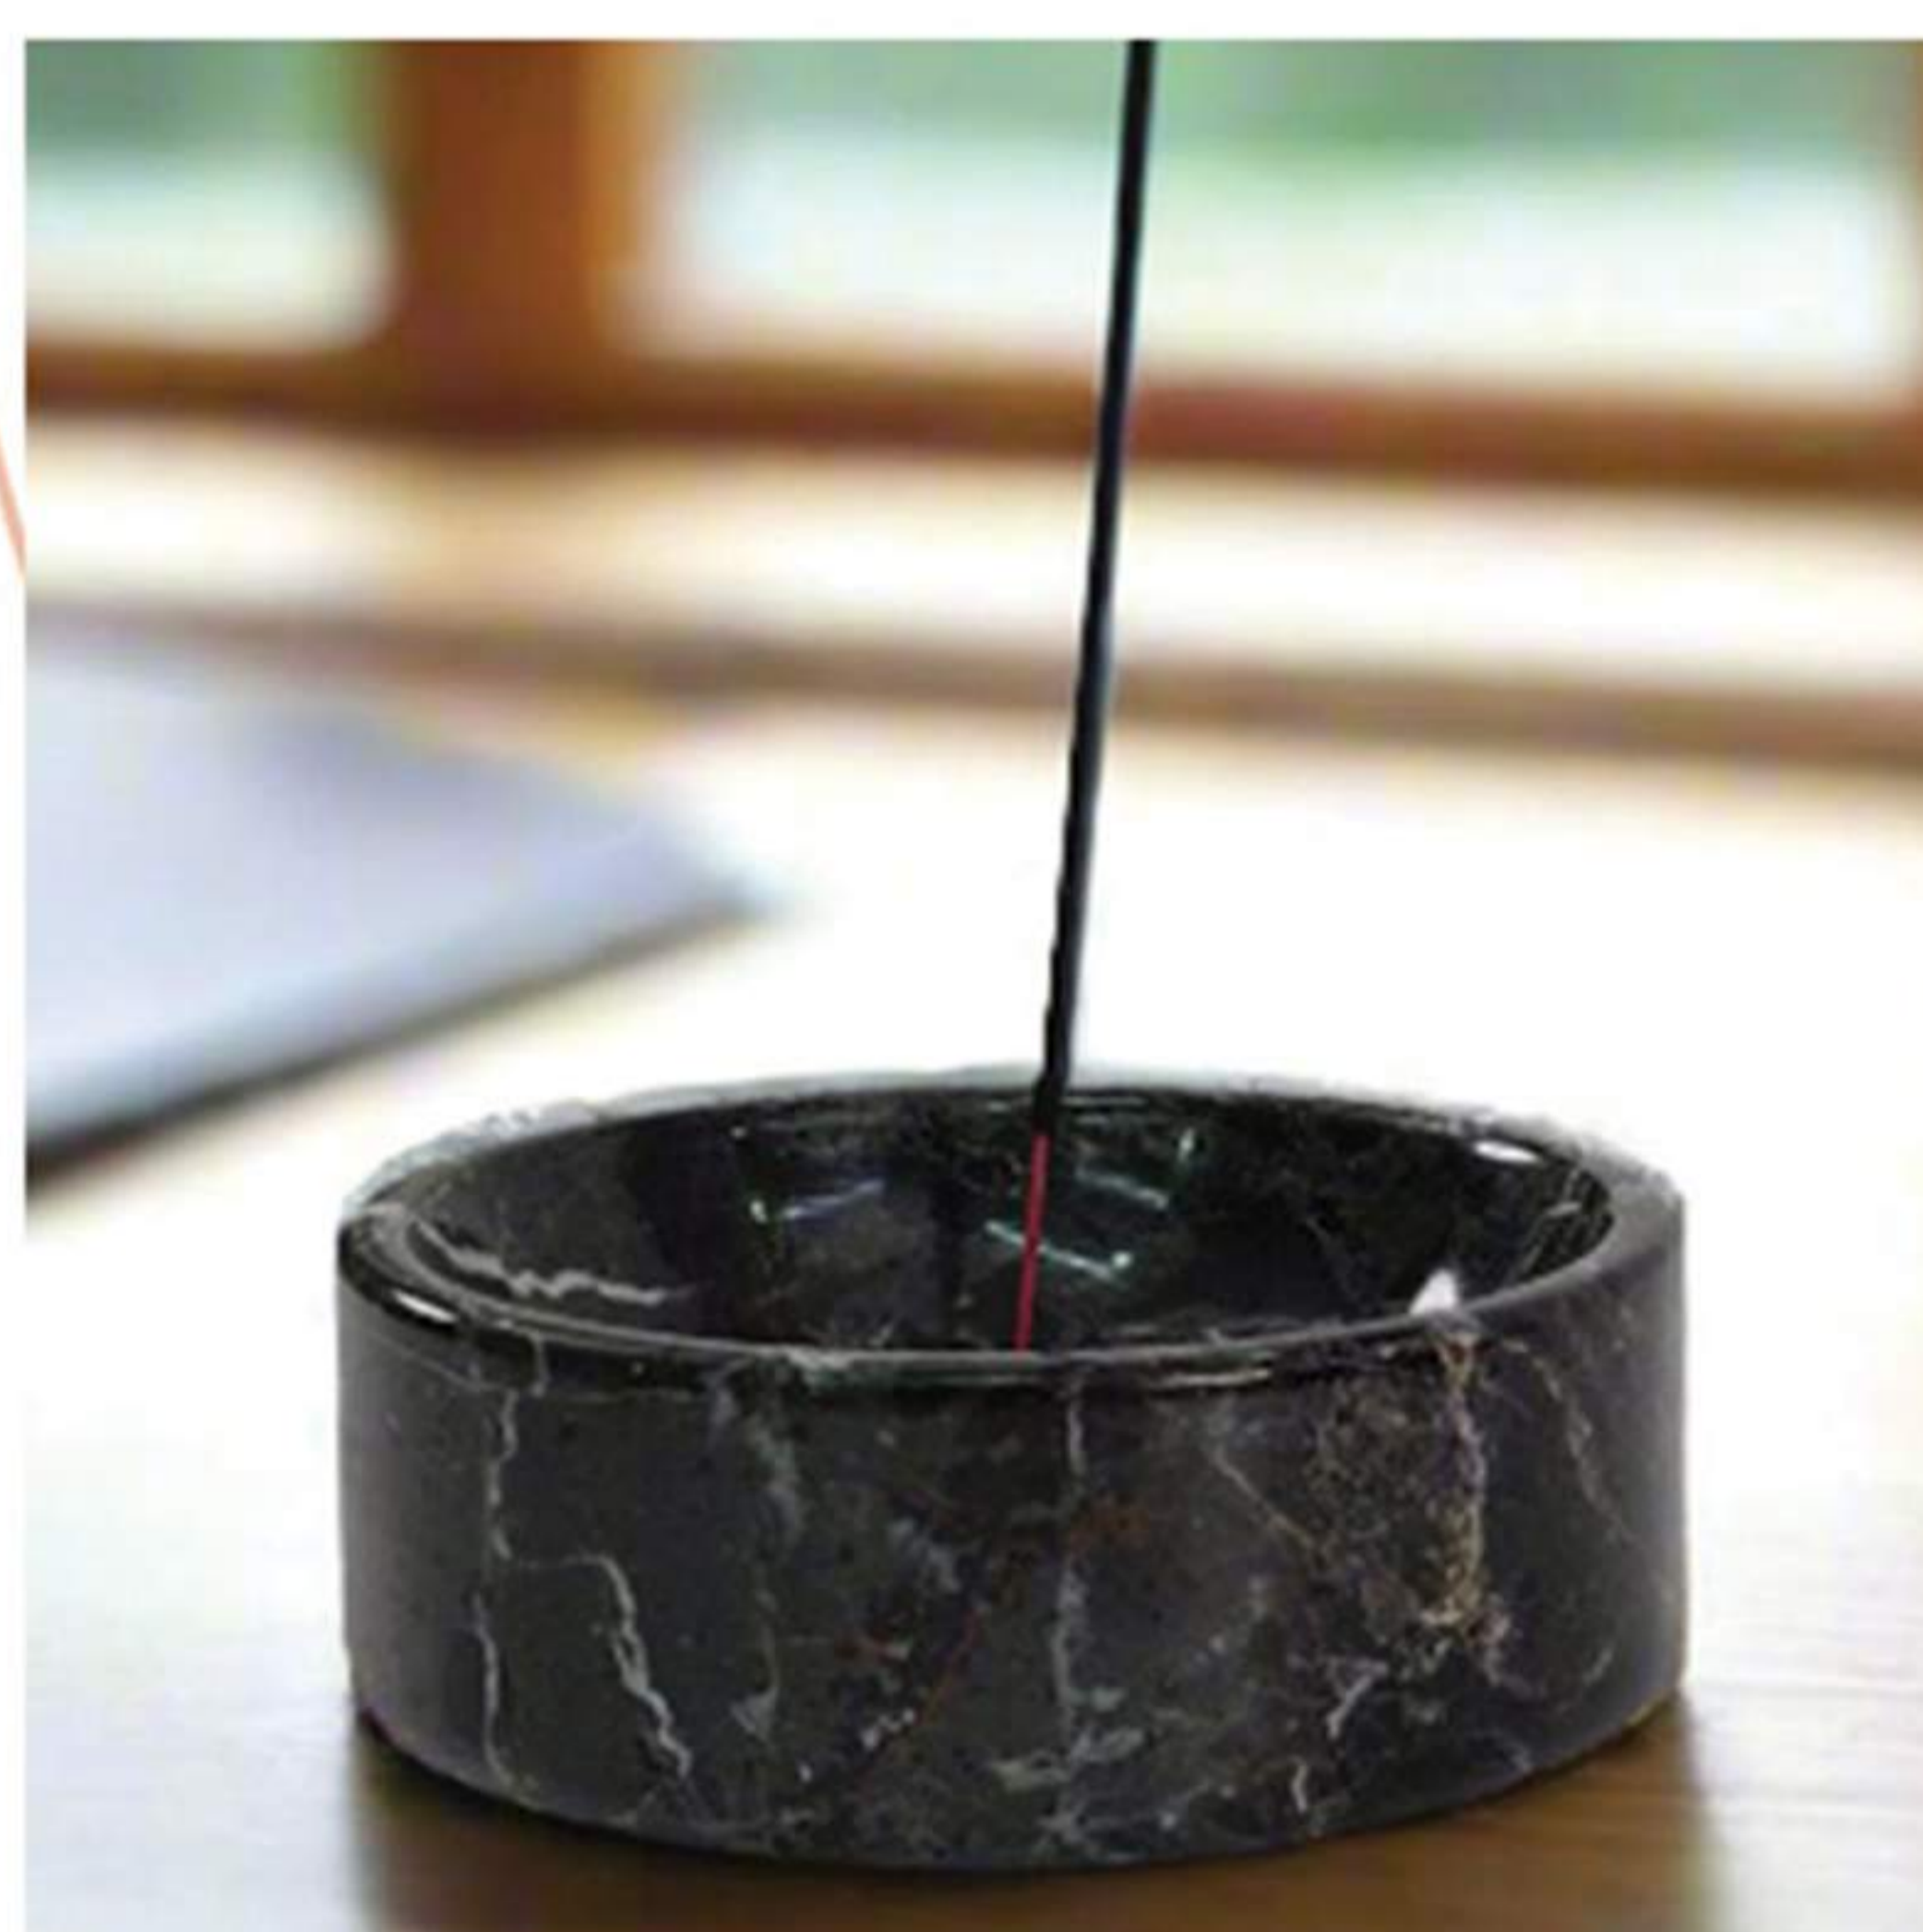

SKU: HK-INH-C-B

SIZE / PACKAGING

Size: Diameter: 13.3 cm, Height: 5.08 cm.
Package Dimensions: 17.78 x 8.89 x 17.78 cm
Package Weight: 1.42 kg
Carton Qty: 4 units
Carton Dimension: 35.56 x 19.69 x 19.69 cm
Carton Weight: 6.24 kg