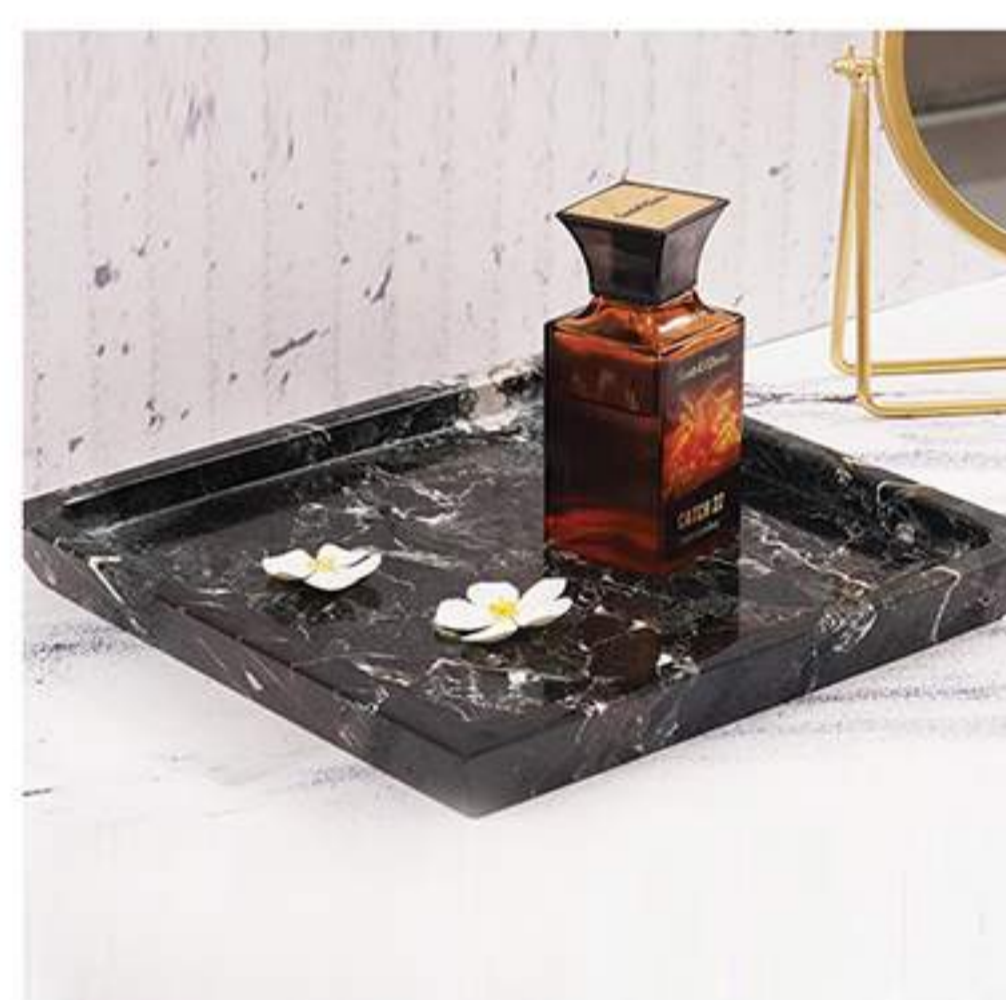

SKU: HK-SQT-B