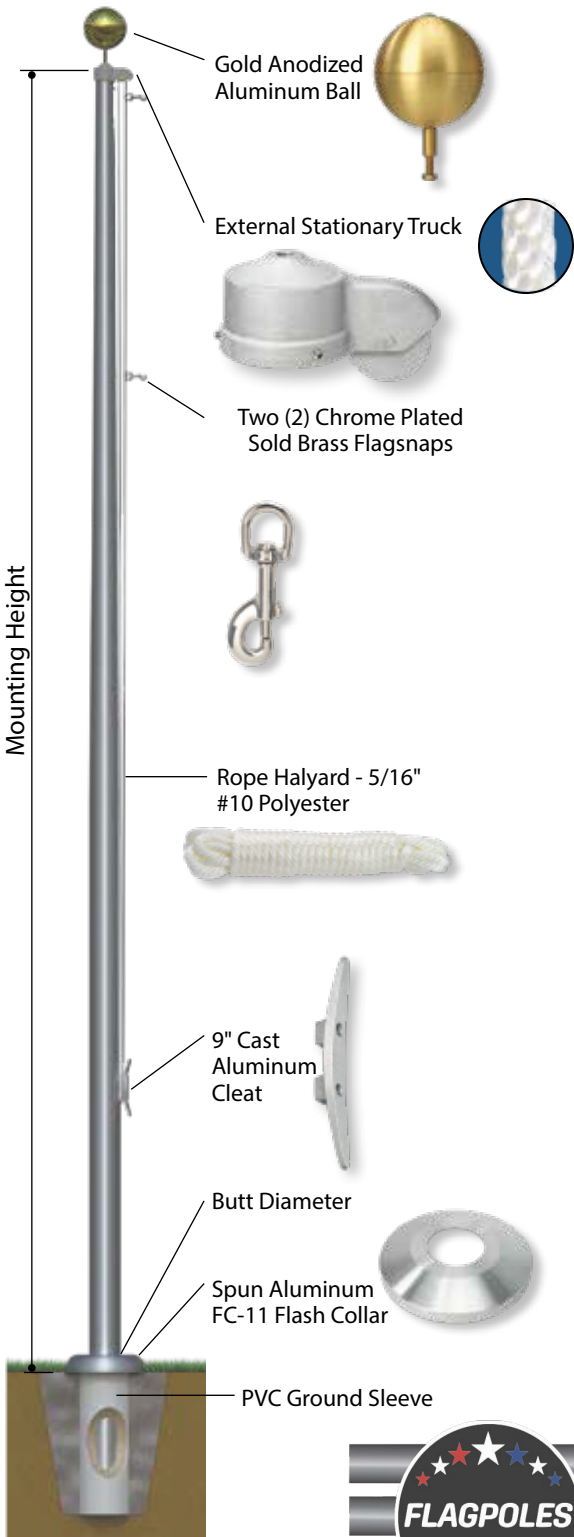

**Adams Series**

External Single Stationary - Rope Halyard

The **Adams Series** from Flagpoles Etc provides commercial grade flagpoles that are a perfect fit for budget minded projects. Manufactured to the same quality standards as our Lincoln Series, our Adams Series offers flagpoles with heights from **15' to 35'** which are ideal for residential homes, small businesses and commercial complexes.

Standard Flagpole Accessories - 3" to 5" Butt Diameters

**Standard Specifications**

- Gold Anodized Aluminum Ball
- Cast Aluminum Single Stationary Truck Assembly with Aluminum Pulley
- Complete External Halyard Assembly
  - Rope Halyard - 5/16" #10 Polyester
  - Two (2) Chrome Plated Solid Brass Flag Snaps
- 9" Cast Aluminum Cleat
- Spun Aluminum FC-11 Flash Collar
- PVC Ground Sleeve

Optional Accessories:

- Two (2) Neoprene Flagsnap Covers