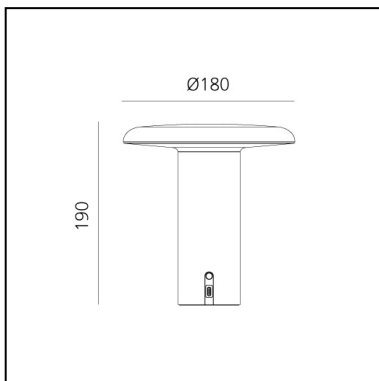

The head controls the diffused emission with the optical element on its lower surface.

The emission can be adjusted to 3 different brightness settings to support multiple activities and create different ambiances.

20 hours of freedom from the main electricity supply make it an ideal solution for the flexible interpretation of personal light in private and public places.

FEATURES

- Product Code: **0151050A**
- Installation: **Table**
- Series: **Design Collection**
- design by: **Foster + Partners Industrial Design**

DIMENSIONS

- Height: **190 mm**
- Diameter: **180 mm**

LUMINAIRE

- Watt: **2,5W**
- Delivered lumen output: **120lm**
- CCT: **3000K**
- Efficiency: **38%**
- Efficacy: **60.17lm/W**
- CRI: **90**