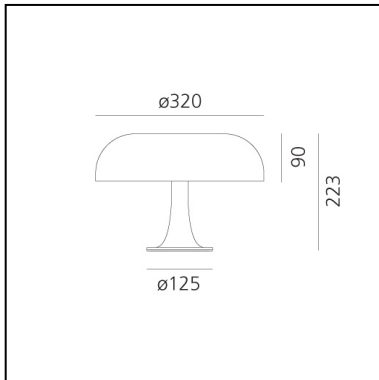

Nessino

Giancarlo Mattioli Gruppo
Architetti Urbanisti Città
Nuova

IP20   **EAC**  **CCC**  **CE** 

LUMINAIRE

- Watt: **20W**
- Voltage: **220V-240V**

DESCRIPTION

Nessino is an icon of Italian design from the '60s, a decade that heralded the conquest of modernity in which design redefined the domestic landscape through the first uses of plastics. Innovative and democratic, its expressive form inspired by nature interprets and challenges industrial manufacturing technology.

FEATURES

- Product Code: **0039070A**
- Installation: **Table**
- Material: **Technopolymer body and diffuser**
- Series: **Design Collection**
- Environment: **Indoor**
- Emission: **Diffused And Direct**
- design by: **Giancarlo Mattioli, Gruppo Architetti Urbanisti Città Nuova**

DIMENSIONS

- Height: **223 mm**
- Diameter: **320 mm**
- Base Diameter: **125 mm**
- Impact Resistance: **N/D**
- Glow Wire Test: **850°C**

SOURCES NOT INCLUDED

- Category: **LED RETROFIT**
- Number: **4**
- Watt: **2W**
- Socket: **E14**