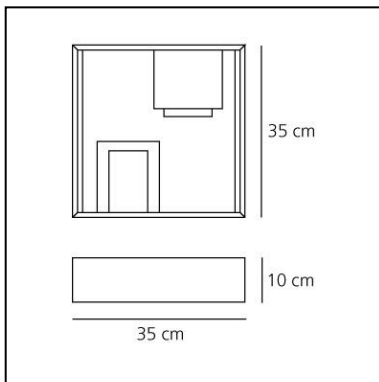

Fato

Gio Ponti

IP20   EAC 

LUMINAIRE

- Watt: **2x5W**
- Voltage: **220V-240V**

DESCRIPTION

A table or wall lamp, with geometrical metal screens creating light and dark, screened and clear, all enclosed in a square frame: it is both a light object and a lamp. A lighting sculpture with a strong styling connotation to the '60s. Structure in white enamelled, folded and welded plate. Ability to mount LED light source E14 (LED light source not included).

DIMENSIONS

- Length: **350 mm**
- Width: **350 mm**
- Height: **100 mm**

SOURCES NOT INCLUDED

- Category: **LED RETROFIT**
- Number: **2**
- Watt: **5W**
- Socket: **E14**