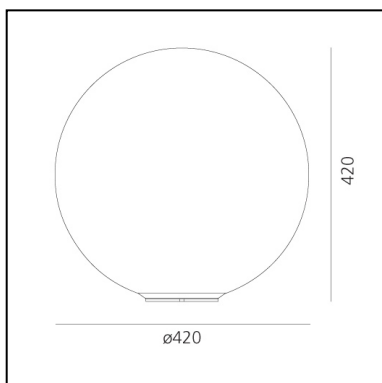

DIMENSIONS

- Height: **137 mm**
- Diameter: **140 mm**

SOURCES NOT INCLUDED

- Category: **LED RETROFIT**
- Number: **1**
- Socket: **E14**

Dioscuri table 25

Michele De Lucchi

IP20   EAC  CCC  CE 

LUMINAIRE

DIMENSIONS

- Height: **230 mm**
- Diameter: **250 mm**
- Glow Wire Test: **850°**

SOURCES NOT INCLUDED

- Category: **LED RETROFIT**
- Number: **1**
- Socket: **E27**

Dioscuri table 35

Michele De Lucchi

IP20   EAC  

DIMENSIONS

- Height: **340 mm**
- Diameter: **350 mm**
- Glow Wire Test: **850°**

SOURCES NOT INCLUDED

- Category: **LED RETROFIT**
- Number: **1**
- Socket: **E27**

Dioscuri table 42

Michele De Lucchi

IP20   EAC  

DIMENSIONS

- Height: **420 mm**
- Diameter: **420 mm**
- Glow Wire Test: **850°**

SOURCES NOT INCLUDED

- Category: **LED RETROFIT**
- Number: **1**
- Socket: **E27**