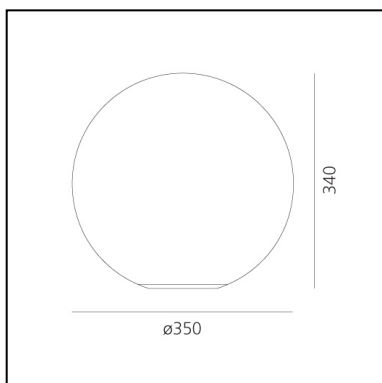

DIMENSIONS

- Height: **137 mm**
- Diameter: **140 mm**

SOURCES NOT INCLUDED

- Category: **LED RETROFIT**
- Number: **1**
- Socket: **E14**

Dioscuri table 25

Michele De Lucchi

IP20   EAC  CCC  CE 

LUMINAIRE

DIMENSIONS

- Height: **230 mm**
- Diameter: **250 mm**
- Glow Wire Test: **850°**

SOURCES NOT INCLUDED

- Category: **LED RETROFIT**
- Number: **1**
- Socket: **E27**

Dioscuri table 35

Michele De Lucchi

IP20   EAC  

DIMENSIONS

- Height: **340 mm**
- Diameter: **350 mm**
- Glow Wire Test: **850°**

SOURCES NOT INCLUDED

- Category: **LED RETROFIT**
- Number: **1**
- Socket: **E27**

Dioscuri table 42

Michele De Lucchi

IP20   EAC  

DIMENSIONS

- Height: **420 mm**
- Diameter: **420 mm**
- Glow Wire Test: **850°**

SOURCES NOT INCLUDED

- Category: **LED RETROFIT**
- Number: **1**
- Socket: **E27**