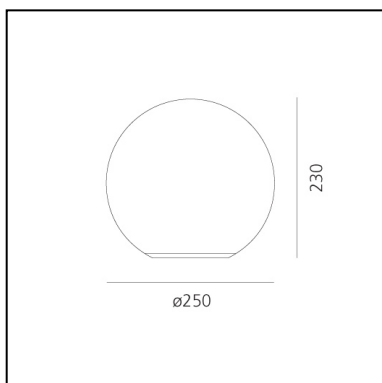

DIMENSIONS

- Height: **137 mm**
- Diameter: **140 mm**

SOURCES NOT INCLUDED

- Category: **LED RETROFIT**
- Number: **1**
- Socket: **E14**

Dioscuri table 25

Michele De Lucchi

IP20   EAC  CCC  CE 

LUMINAIRE

DIMENSIONS

- Height: **230 mm**
- Diameter: **250 mm**
- Glow Wire Test: **850°**

SOURCES NOT INCLUDED

- Category: **LED RETROFIT**
- Number: **1**
- Socket: **E27**

Dioscuri table 35

Michele De Lucchi

IP20   EAC  

DIMENSIONS

- Height: **340 mm**
- Diameter: **350 mm**
- Glow Wire Test: **850°**

SOURCES NOT INCLUDED

- Category: **LED RETROFIT**
- Number: **1**
- Socket: **E27**

Dioscuri table 42

Michele De Lucchi

IP20   EAC  

DIMENSIONS

- Height: **420 mm**
- Diameter: **420 mm**
- Glow Wire Test: **850°**

SOURCES NOT INCLUDED

- Category: **LED RETROFIT**
- Number: **1**
- Socket: **E27**