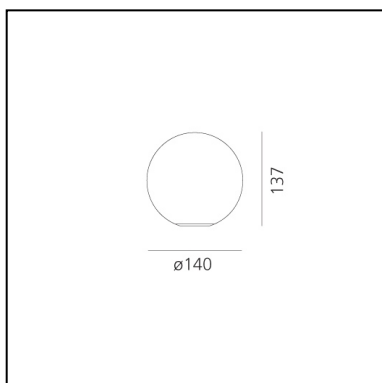

Dioscuri table 14

Michele De Lucchi

IP20   

LUMINAIRE

- Watt: **5W**
- Voltage: **220-240V**
- Delivered lumen output: **353lm**
- Efficiency: **75%**
- Efficacy: **70.58lm/W**
- CRI: **80**

DESCRIPTION

The simple geometric shape of the spherical diffuser makes this an iconic product and ensures uniform diffusion of light through the acid-etched blown glass.

DIMENSIONS

- Height: **137 mm**
- Diameter: **140 mm**

SOURCES NOT INCLUDED

- Category: **LED RETROFIT**
- Number: **1**
- Socket: **E14**

Dioscuri table 25

Michele De Lucchi

IP20   EAC  CCC  CE 

LUMINAIRE

DIMENSIONS

- Height: **230 mm**
- Diameter: **250 mm**
- Glow Wire Test: **850°**

SOURCES NOT INCLUDED

- Category: **LED RETROFIT**
- Number: **1**
- Socket: **E27**

Dioscuri table 35

Michele De Lucchi

IP20   EAC  

DIMENSIONS

- Height: **340 mm**
- Diameter: **350 mm**
- Glow Wire Test: **850°**

SOURCES NOT INCLUDED

- Category: **LED RETROFIT**
- Number: **1**
- Socket: **E27**

Dioscuri table 42

Michele De Lucchi

IP20   EAC  