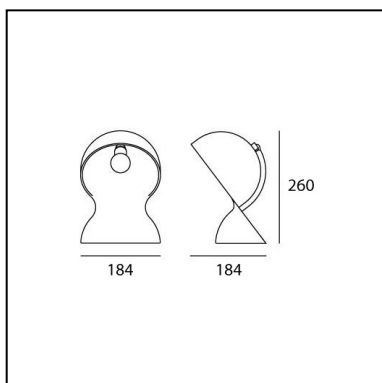

Dalù

Vico Magistretti

IP20   EAC  

LUMINAIRE

- Watt: **6W**
- Voltage: **220V-240V**
- Delivered lumen output: **345lm**

Notes

Minimum 4 pieces per package.

DESCRIPTION

DIMENSIONS

- Length: **184 mm**
- Width: **184 mm**
- Height: **260 mm**
- Impact Resistance: **N.D.**
- Glow Wire Test: **N.D.°**

SOURCES NOT INCLUDED

- Category: **LED RETROFIT**
- Number: **1**
- Watt: **6W**
- Socket: **E14**