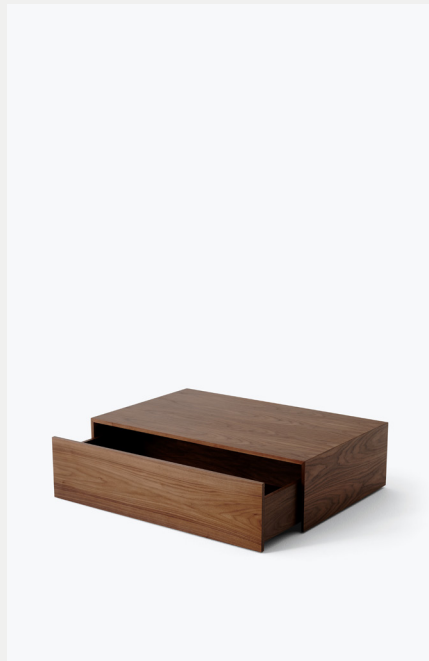

NEW WORKS.

Mass Coffee Table High w. Drawer

Lim + Lu

Uncover the evolution of elegance in the Mass Coffee Table High, now presented with a drawer—a visionary successor to its origin. Rooted in the tradition of Scandinavian materiality and craftsmanship, the table seamlessly combines modern functionality with adaptability to diverse settings. The refined design exudes sophistication, as defined by its bespoke lines, while the integrated storage enhances both form and function, maintaining unity within the Mass design family through its elemental materials.

Specifications

Product Name

Mass Coffee Table High w. Drawer

Designer

Lim + Lu

Category

Furniture

Type

Coffee Table

Year

2023

Material

Wood veneer

Colour/Variant

Walnut

Product Dimensions

H: 270 x L: 1030 W: 600 mm
H: 10.6" x W: 40.5" x D: 23.6"

Packaging Dimensions

H: 320 x L: 1050 x D: 620 mm
H: 12.6" x W: 41.3" x D: 24.4"

Product Weight

23 kg/ 50.7 lbs

Weight (incl. packaging)

31.1 kg/ 68.6 lbs

Country of Origin

Turkey

Master Packaging

1

Safety Precautions

Keep your furniture out of direct sunlight. Colours will fade and seams will weaken when exposed to direct sunlight. The furniture is only intended for indoor use.

Cleaning

Clean with a soft dry or damp cloth. Do not use any abrasive cleaning tools, and never use strong cleaning agents such as household glass cleaner, white spirit, or turpentine.