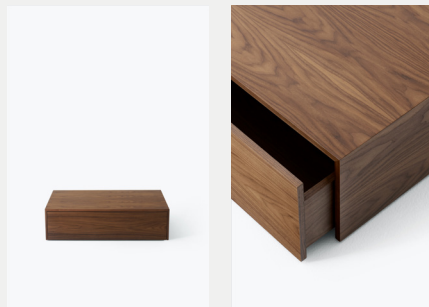

NEW WORKS.

Mass Coffee Table High w. Drawer

Lim + Lu

Uncover the evolution of elegance in the Mass Coffee Table High, now presented with a drawer—a visionary successor to its origin. Rooted in the tradition of Scandinavian materiality and craftsmanship, the table seamlessly combines modern functionality with adaptability to diverse settings. The refined design exudes sophistication, as defined by its bespoke lines, while the integrated storage enhances both form and function, maintaining unity within the Mass design family through its elemental materials.

Specifications

Product Name

Mass Coffee Table High w. Drawer

Designer

Lim + Lu

Category

Furniture

Type

Coffee Table

Year

2023

Material

Wood veneer

Colour/Variant

Walnut

Product Dimensions

H: 270 x L: 1030 W: 600 mm
H: 10.6" x W: 40.5" x D: 23.6"

Packaging Dimensions

H: 320 x L: 1050 x D: 620 mm
H: 12.6" x W: 41.3" x D: 24.4"

Product Weight

23 kg/ 50.7 lbs

Weight (incl. packaging)

31.1 kg/ 68.6 lbs

Country of Origin

Turkey

Master Packaging

1

Safety Precautions

Keep your furniture out of direct sunlight. Colours will fade and seams will weaken when exposed to direct sunlight. The furniture is only intended for indoor use.

Cleaning

Clean with a soft dry or damp cloth. Do not use any abrasive cleaning tools, and never use strong cleaning agents such as household glass cleaner, white spirit, or turpentine.