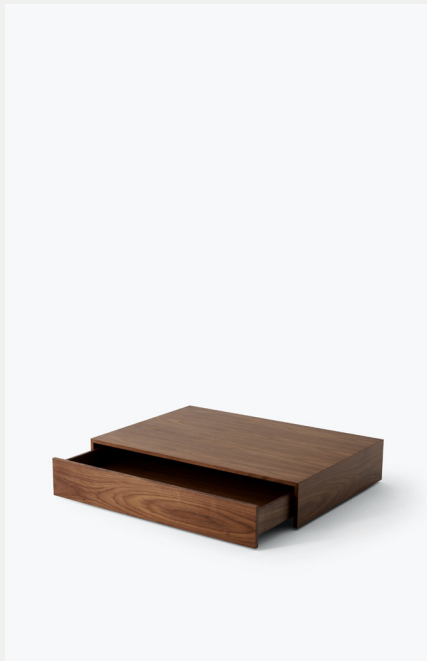

NEW WORKS.

Mass Coffee Table Wide w. Drawer

Lim + Lu

Uncover the evolution of elegance in the Mass Coffee Table, now presented with a drawer—a visionary successor to its origin. Rooted in the tradition of Scandinavian materiality and craftsmanship, the table seamlessly combines modern functionality with adaptability to diverse settings. The refined design exudes sophistication, as defined by its bespoke lines, while the integrated storage enhances both form and function, maintaining unity within the Mass design family through its elemental materials.

Specifications

Product Name
Mass Coffee Table w. Drawer

Designer
Lim + Lu

Category
Furniture

Type
Coffee Table

Year
2023

Material
Wood veneer

Colour/Variant
Walnut

Product Dimensions
H: 210 x L: 1030 W: 750 mm
H: 8.2" x W: 40.5" x D: 29.5"

Packaging Dimensions
H: 260 x L: 1090 x D: 800 mm
H: 10.2" x W: 42.9" x D: 31.5"

Product Weight
23 kg/ 50.7 lbs

Weight (incl. packaging)
29 kg/ 63.9 lbs

Country of Origin
Turkey

Master Packaging
1

Safety Precautions

Keep your furniture out of direct sunlight. Colours will fade and seams will weaken when exposed to direct sunlight. The furniture is only intended for indoor use.

Cleaning

Clean with a soft dry or damp cloth. Do not use any abrasive cleaning tools, and never use strong cleaning agents such as household glass cleaner, white spirit, or turpentine.