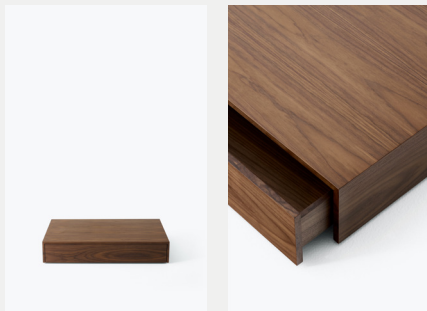

NEW WORKS.

Mass Coffee Table Wide w. Drawer

Lim + Lu

Uncover the evolution of elegance in the Mass Coffee Table, now presented with a drawer—a visionary successor to its origin. Rooted in the tradition of Scandinavian materiality and craftsmanship, the table seamlessly combines modern functionality with adaptability to diverse settings. The refined design exudes sophistication, as defined by its bespoke lines, while the integrated storage enhances both form and function, maintaining unity within the Mass design family through its elemental materials.

Specifications

Product Name
Mass Coffee Table w. Drawer

Designer
Lim + Lu

Category
Furniture

Type
Coffee Table

Year
2023

Material
Wood veneer

Colour/Variant
Walnut

Product Dimensions
H: 210 x L: 1030 W: 750 mm
H: 8.2" x W: 40.5" x D: 29.5"

Packaging Dimensions
H: 260 x L: 1090 x D: 800 mm
H: 10.2" x W: 42.9" x D: 31.5"

Product Weight
23 kg/ 50.7 lbs

Weight (incl. packaging)
29 kg/ 63.9 lbs

Country of Origin
Turkey

Master Packaging
1

Safety Precautions

Keep your furniture out of direct sunlight. Colours will fade and seams will weaken when exposed to direct sunlight. The furniture is only intended for indoor use.

Cleaning

Clean with a soft dry or damp cloth. Do not use any abrasive cleaning tools, and never use strong cleaning agents such as household glass cleaner, white spirit, or turpentine.