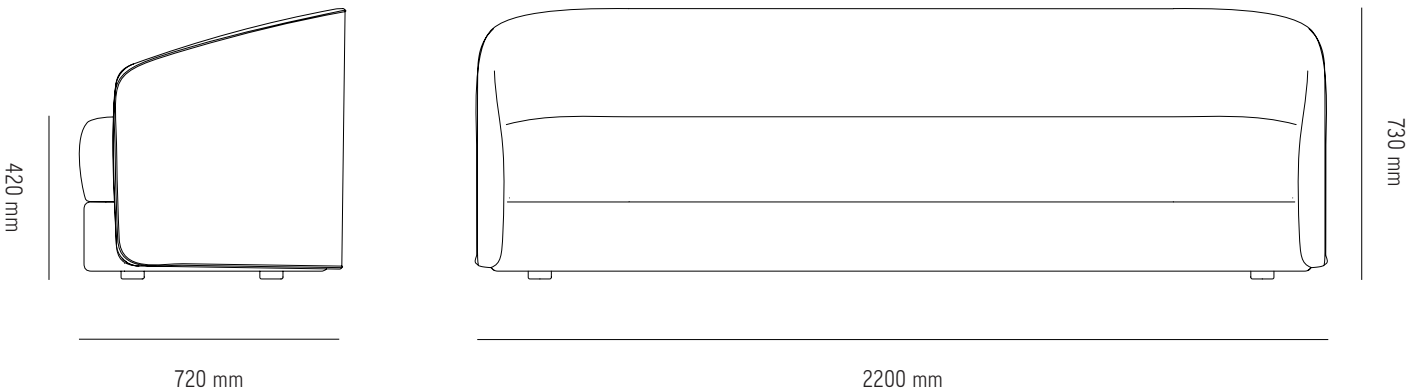

NEW WORKS.

Product Fact Sheet - Furniture - Covent Sofa Deep, 3 Seater

Specifications

Product Name	Covent Sofa Deep, 3 Seater
Designer	Arde Design Studio
Year	2019
Category	Furniture
Type	Sofa
Material	Plywood core construction w. Seat and back in high quality foam with selected upholstery.
Product Dimensions	H: 730 x W: 2200 x D: 820 mm H: 28.7 x W: 86.6" x D: 32.3" Seat Height: 420 mm/ 16.5"
Packaging Dimensions	H: 780 x W: 2250 x D: 870 mm H: 3.1" x W: 88.5" x D: 34.3"
COM	Fabric Requirements 6,4 meter/ 21 ft
Delivery time	6-8 weeks
Country of origin	Denmark / Lithuania

NEW WORKS.

Product Fact Sheet - Furniture - Covent Sofa Narrow, 3 Seater

Specifications

Product Name	Covent Sofa Narrow, 3 Seater
Designer	Arde Design Studio
Year	2019
Category	Furniture
Type	Sofa
Material	Plywood core construction w. Seat and back in high quality foam with selected upholstery.
Product Dimensions	H: 730 x W: 2200 x D:720 mm Seat Height: 420 mm
Packaging Dimensions	H: 780 x W: 2250 x D: 770 mm
COM	Fabric Requirements 6,4 meter
Delivery time	6-8 weeks
Country of origin	Denmark / Lithuania