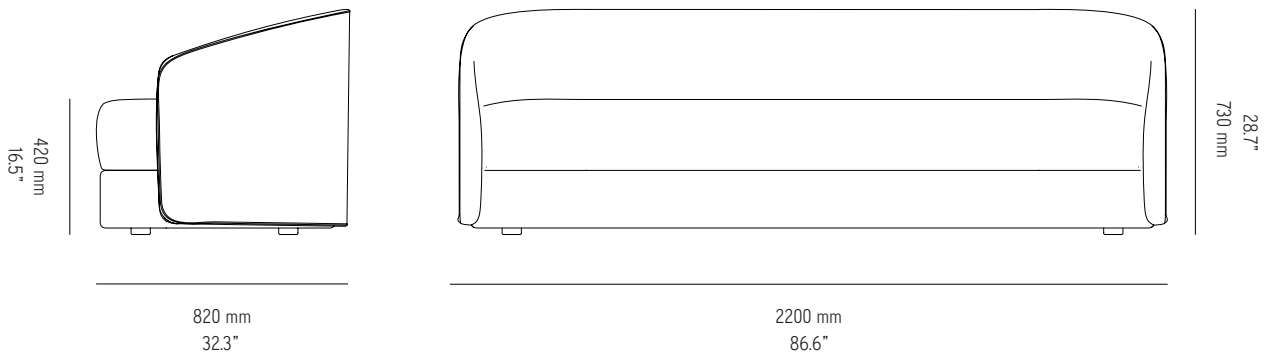

NEW WORKS.

Product Fact Sheet - Furniture - Covent Sofa Deep, 3 Seater

Specifications

Product Name	Covent Sofa Deep, 3 Seater
Designer	Arde Design Studio
Year	2019
Category	Furniture
Type	Sofa
Material	Plywood core construction w. Seat and back in high quality foam with selected upholstery.
Product Dimensions	H: 730 x W: 2200 x D: 820 mm H: 28.7 x W: 86.6" x D: 32.3" Seat Height: 420 mm/ 16.5"
Packaging Dimensions	H: 780 x W: 2250 x D: 870 mm H: 3.1" x W: 88.5" x D: 34.3"
COM	Fabric Requirements 6,4 meter/ 21 ft
Delivery time	6-8 weeks
Country of origin	Denmark / Lithuania

NEW WORKS.

Product Fact Sheet - Furniture - Covent Sofa Narrow, 3 Seater

Specifications

Product Name	Covent Sofa Narrow, 3 Seater
Designer	Arde Design Studio
Year	2019
Category	Furniture
Type	Sofa
Material	Plywood core construction w. Seat and back in high quality foam with selected upholstery.
Product Dimensions	H: 730 x W: 2200 x D:720 mm Seat Height: 420 mm
Packaging Dimensions	H: 780 x W: 2250 x D: 770 mm
COM	Fabric Requirements 6,4 meter
Delivery time	6-8 weeks
Country of origin	Denmark / Lithuania