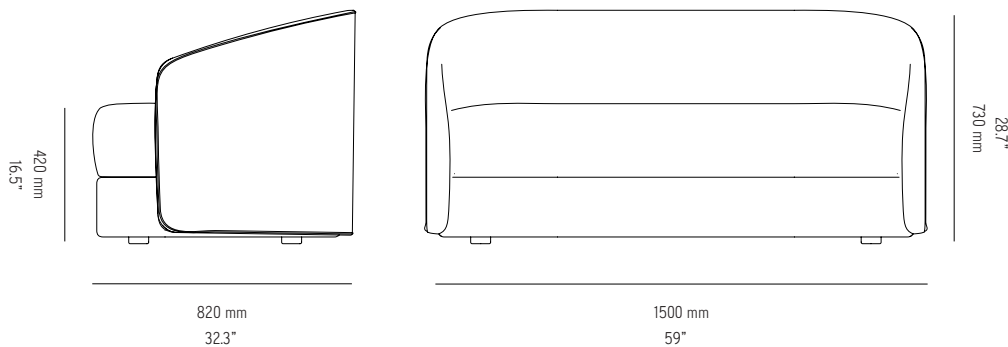

## Specifications

<b>Product Name</b>	Covent Sofa Deep, 2 Seater
<b>Designer</b>	Arde Design Studio
<b>Year</b>	2019
<b>Category</b>	Furniture
<b>Type</b>	Sofa
<b>Material</b>	Plywood core construction w. Seat and back in high quality foam with selected upholstery.
<b>Product Dimensions</b>	H: 730 x W: 1500 x D: 820 mm H: 28.7" x W: 59" x D: 32.3" Seat Height: 420 mm/ 16.5"
<b>Packaging Dimensions</b>	H: 780 x W: 1550 x D: 870 mm H: 30.7" x W: 61" x D: 34.2"
<b>COM</b>	Fabric Requirements 4,8 meter/ 15.7 ft
<b>Delivery time</b>	6-8 weeks
<b>County of origin</b>	Denmark