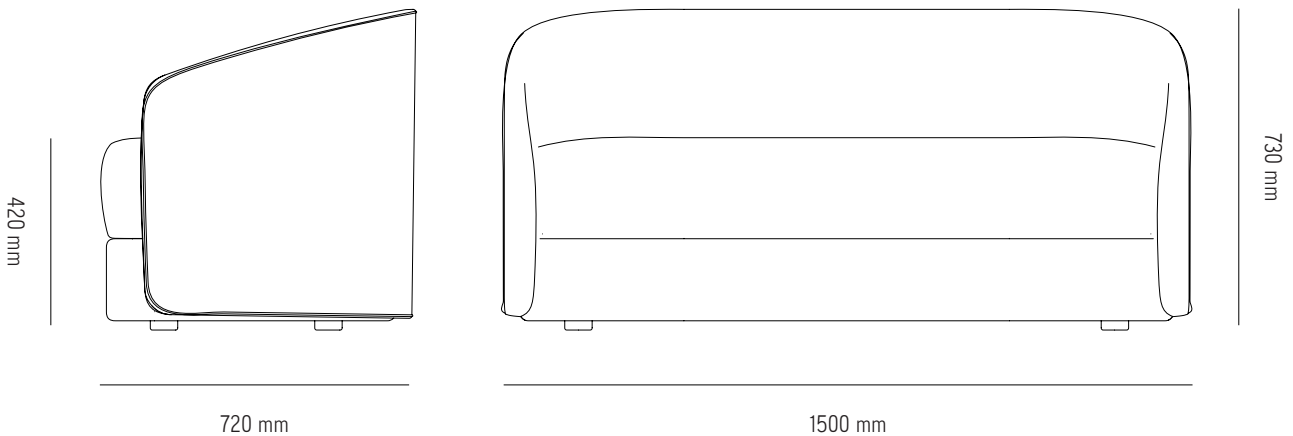

## Specifications

<b>Product Name</b>	Covent Sofa Narrow, 2 Seater
<b>Designer</b>	Arde Design Studio
<b>Year</b>	2019
<b>Category</b>	Furniture
<b>Type</b>	Sofa
<b>Material</b>	Plywood core construction w. Seat and back in high quality foam with selected upholstery.
<b>Product Dimensions</b>	H: 730 x W: 1500 x D:720 mm Seat Height: 420 mm
<b>Packaging Dimensions</b>	H: 780 x W: 1550 x D: 770 mm
<b>COM</b>	Fabric Requirements 4,8 meter
<b>Delivery time</b>	6-8 weeks
<b>Country of origin</b>	Denmark / Lithuania