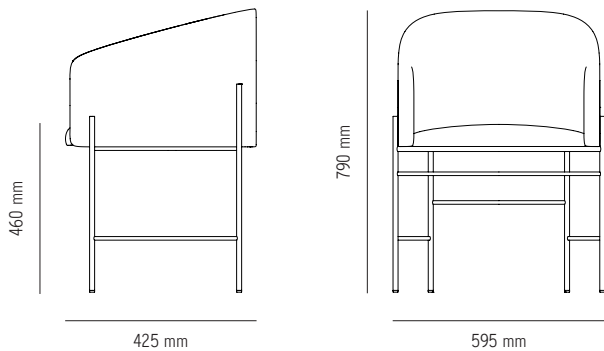

NEW WORKS.

Product Fact Sheet - Furniture - Covent Chair

Specifications

Product Name	Covent Chair
Designer	Arde Design Studio
Year	2017
Category	Furniture
Type	Chair
Material	Powder coated steel frame w. seat and back in high quality foam with selected upholstery
Product Dimensions	H: 790 x W: 595 x D: 545 mm Seat Height: 460 mm
Packaging Dimensions	H: 874 x W: 627 x D: 577 mm - 10,5 kg
COM	Fabric Requirements 1,8 meter, Leather Requirements 3,5 meter
Delivery time	4 - 6 weeks
County of origin	Europe