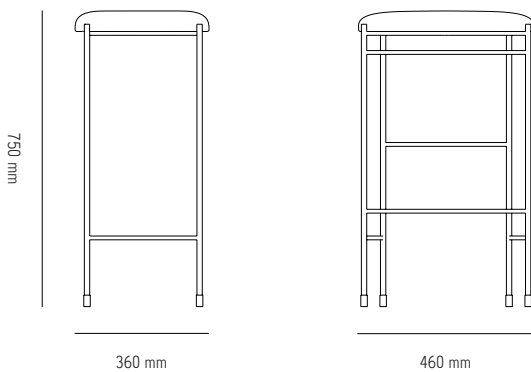

## Specifications

<b>Product Name</b>	Covent Bar Stool 75
<b>Designer</b>	<b>Arde Design Studio</b>
<b>Year</b>	2019
<b>Category</b>	Furniture
<b>Type</b>	Bar Stool
<b>Material</b>	Powder coated steel frame and seat in high quality foam with selected upholstery
<b>Product Dimensions</b>	H: 750 x W: 460 x D: 360 mm Seat Height: 750 mm
<b>Packaging Dimensions</b>	H: 795 x W: 492 x D: 392 mm
<b>COM</b>	Fabric Requirements 0,7 meter, Leather Requirements 0,5 meter
<b>Delivery time</b>	4 - 6 weeks
<b>County of origin</b>	Europe