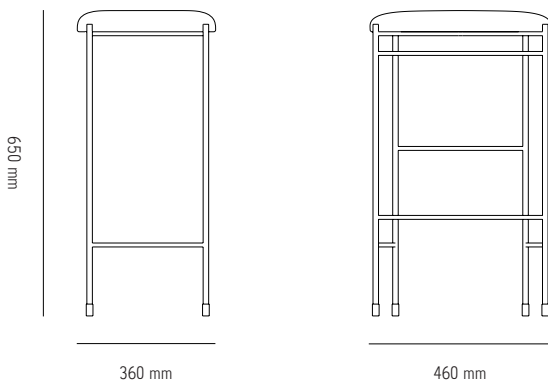

## Specifications

<b>Product Name</b>	Covent Bar Stool 65
<b>Designer</b>	<b>Arde Design Studio</b>
<b>Year</b>	2019
<b>Category</b>	Furniture
<b>Type</b>	Bar Stool
<b>Material</b>	Powder coated steel frame and seat in high quality foam with selected upholstery
<b>Product Dimensions</b>	H: 650 x W: 460 x D: 360 mm Seat Height: 650 mm
<b>Packaging Dimensions</b>	H: 695 x W: 492 x D: 392 mm
<b>COM</b>	Fabric Requirements 0,7 meter, Leather Requirements 0,5 meter
<b>Delivery time</b>	4 - 6 weeks
<b>County of origin</b>	Europe