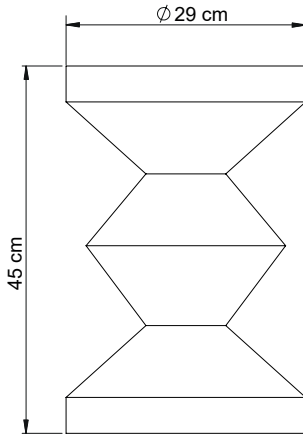

Stool zig zag

500-030-026 Stool zig zag

It's in our nature to develop multiple interpretations of different shapes and forms we see fit for our brand. Therefore, we've created the Zig Zag. You may ask why is the Zig Zag such a fitting shape for the pols potten brand. Well, let us tell you a short story. Once upon a time there was a TamTam, we decided to carve it up and create another playful interior icon. See it as a side table, use it as a stool, or let it be your new footrest, it's a useful piece.

Spare parts

No

Packaging

Packed in one carton box 5ply.
Size: 35 x 31 x 46 cm

Made-to-order

Please contact your account manager for a specific custom made request.

Test & Certifications

All routine tests and visual inspections have been made conform to the;
NEN-EN 16139:2013
size, strength, durability and stability according to test methods
NEN-EN 1728:2012, NEN-EN 1335-2, NEN-EN 1335-3:2009 en NEN-EN 1022.
(11-11-2020)