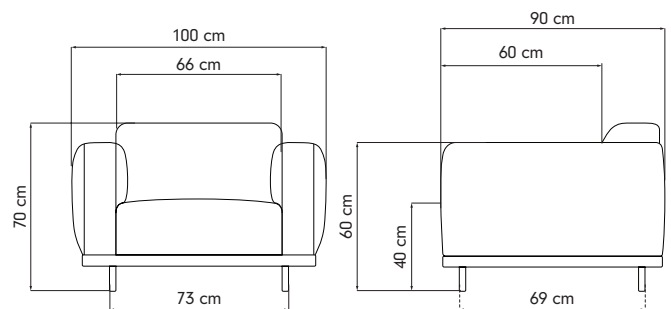

POLSPOTTEN

Fauteuil Teddy

Fact Sheet

The Teddy Fauteuil adds a new perspective to the classic Fauteuil style chair. Its design is simple and sturdy. It's all about form, function and comfort. The seat is deep, soft and figure-hugging. The cushioned formation looks as if each side has been squeezed together to accentuate its puffed-out features. The Fauteuil is upholstered in a warm and cosy fabric, and It's safe to say, it's teddy in form and teddy in texture; it's available in heart-warming colours. Qualified for contract use.

Design by	POLSPOTTEN studio 2020
About the designer	This item is designed in our very own POLSPOTTEN studio.
Category	Furniture - Chairs
Environment	Indoor
Preassembled	No, the legs are packed separately
Material & Finish	Frame: solid beech wood/plywood, bonel springs, foam Legs : powder coated metal
Gliders	Plastic gliders are mounted
Upholstery	The Teddy series are standard available in the following upholstery: Alpine 96% polyester, 4% polyacryl / >75.000 martindale / color fastness level 5 Boho : The furniture is upholstered with 100% polyester / >70.000 martindale / color fastness level >5
Cleaning & Care	Care and maintenance instructions can be downloaded on the product page of this item at webshop.polspotten.com or contact your account manager for more specific cleaning & care information.
Packaging	Packed in a combination of carton, hardboard and plastic wrap. Size: 107 x 95 x 60 cm Weight: 38 kg
Made to Order	Please contact your account manager for a specific custom made request.

Textile use for customized upholstery

8 meters with a fabric width of 1,4 meters.

Downloads

3D files, mood images and packshots are available at the product page of the item at polspotten.nl

Test & Certifications