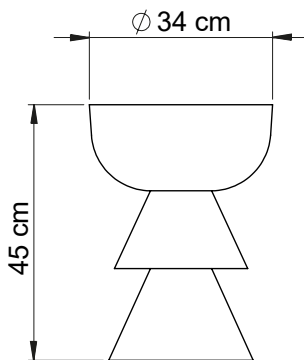

fact sheet

Stool short skirt

500-030-084 Stool short skirt

Design by

pols potten studio 2011

About the designer

This item is designed in our very own pols potten studio.

Category

Spare parts

No

Packaging

Packed in one carton box 5ply.
Size: 40 x 40 x 45 cm

Made-to-order

Please contact your account manager for a specific custom made request.

Test & Certifications

No