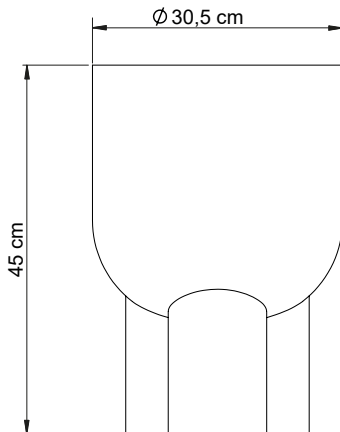

fact sheet

Stool pile

500-030-093 Stool pile

The most beautiful pile of wood you'll ever lay eyes on. Comfy to sit on, intriguing to look at and it makes for a contemporary addition to your space.

Design by

No

Packaging

Packed in one carton box 5ply.
Size: 35 x 31 x 46 cm

Made-to-order

Please contact your account manager for a specific custom made request.

Test & Certifications

No

Downloads