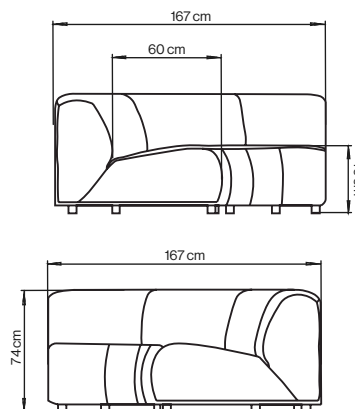

Sofa A-Round-U 1/4 seat

Fact Sheet

The A-Round-U modular sofa is an elegant configuration that evangelises comfort through deep seating. The plump, stylish design allows you to customize the sofa to meet your needs as they change. Ideal for the minimalist while embracing contemporary living.

Packaging

Packed in a brown carton and plastic wrap.
 Size: 170 x 170 x 79 cm
 Weight: 43 kg

Made-to-order

Please contact your account manager for a specific custom-made request.

Test & Certifications

- Boucle : NO
- Velvet : Fire retardant BS5852 Source 0 cigarette proof
- Fabric : Fire retardant BS5852 Source 0 cigarette proof
- Lindau : EN 1021/1-2 / BS 5852, crib 5 / Cal TB 117
- Avon : EN 1021/1-2 / BS 5852, crib 5 / Cal TB 117