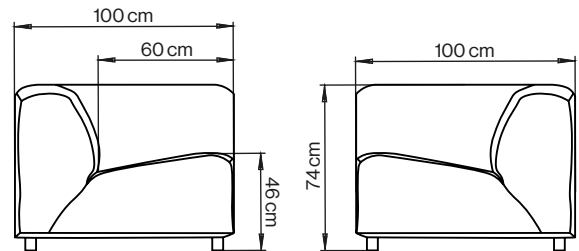

Design by	POLSPOTTEN studio 2022
About the designer	This item is designed in our very own POLSPOTTEN studio
Category	Seating - Sofa's
Environment	Indoor
Preassembled	Yes
Material & Finish	Frame: fiberboard, pine rules, hardwood, hardboard Seat: nosag springs + polypropylene 70 g/ m² Seat padding: HR3032 foam covered with a mix of feathers and fibers + with dacorn wadding layer 150g/m Back padding: T18 foam covered with a mix of feathers and fibers memory foam + with dacorn wadding layer 150g/m layer 150g/m Legs: The legs are made of black plastic
Gliders	Felt gliders are mounted
Upholstery	The sofa-a-round-u series are standard available in the following upholstery: - Boucle 95% polyethen / 5% polyacryl upholstery / >100.000 martindale / color fastness level 5 - Velvet 100% polyester / 40.000 martindale / color fastness level 5 - Fabric 100% polyester / >100.000 martindale / color fastness level 5 - Lindau 80% wool 20% polyamide / 100.000 martindale / color fastness level 5 - Avon 100% recycled polyester FR / 80.000 martindale / color fastness level 6
Cleaning & Care	Care and maintenance instructions can be downloaded on the product page of this item at: webshop.polspotten.com or contact your account manager for more specific cleaning & care information.

Packaging

Packed in a brown carton and plastic wrap.

Size: 105 x 105 x 79 cm

Weight: 34 kg

Made-to-order

Please contact your account manager for a specific custom-made request.

Test & Certifications

- Boucle : NO
- Velvet : Fire retardant BS5852 Source 0 cigarette proof
- Fabric : Fire retardant BS5852 Source 0 cigarette proof
- Lindau : EN 1021/1-2 / BS 5852, crib 5 / Cal TB 117
- Avon : EN 1021/1-2 / BS 5852, crib 5 / Cal TB 117

Downloads

3D files, mood images and packshots are available at the product page of the item at polspotten.nl

Spare parts

The spare parts below are available upon order.

- Black plastic legs

Boucle	Fabric		Velvet
582-020-002 Ecru	586-020-007 Ecru	586-020-012 Green	583-020-007 Brown
Lindau			Avon
594-020-002 Dark Blue	594-020-008 Beige		595-020-002 Dark Grey