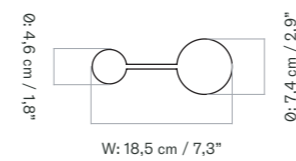

Small
H: 7,4 cm / 2,9"
W: 18,5 cm / 7,3"
D: 4 cm / 1,6"

Large
H: 24 cm / 9,4"
W: 37 cm / 14,6"
D: 4 cm / 1,6"

TECHNICAL SPECIFICATIONS

PRODUCTION PROCESS
The coat hanger is made from cast zink alloy with a powder coated or plated surface.

PACKAGING TYPE
Gift box

PACKAGING MEASUREMENTS
(H x W x D)

Small
21,5 cm x 10,2 cm x 4,4 cm /
8,5" x 4,0" x 1,7"

Large
20 cm x 37 cm x 4,5 cm /
7,9" x 14,6" x 1,8"

MATERIALS & MAINTENANCE
Please visit audocph.com for materials, care and maintenance instructions.

SMALL

LARGE