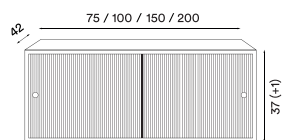

Material legs: Steel

Colour legs: Black (Ral9005)

Net weight glass box 75 cm: 19.0 kg

Net weight glass box 100 cm: 27.0 kg

Net weight top/back board 150 cm: 4.2 kg

Net weight top/back board 200 cm: 6.4 kg

Net weight legs 75 cm: 2.2 kg / 2.4 kg

Net weight legs 100 cm: 2.4 kg / 2.6 kg

Net weight legs 150 cm: 3.8 kg / 4.1 kg

Net weight legs 200 cm: 4.2 kg / 4.5 kg

Minimum order size: 1

Hifive glass storage system components

Glass box 75 cm

Light oiled oak
– *Item no. 2330*