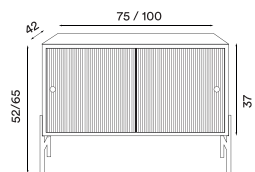

Material legs: Steel

Colour legs: Black (Ral9005)

Net weight glass box 75 cm: 19.0 kg

Net weight glass box 100 cm: 27.0 kg

Net weight top/back board 150 cm: 4.2 kg

Net weight top/back board 200 cm: 6.4 kg

Net weight legs 75 cm: 2.2 kg / 2.4 kg

Net weight legs 100 cm: 2.4 kg / 2.6 kg

Net weight legs 150 cm: 3.8 kg / 4.1 kg

Net weight legs 200 cm: 4.2 kg / 4.5 kg

Minimum order size: 1

Hifive glass storage system components

Glass box 75 cm

Light oiled oak
– *Item no. 2330*