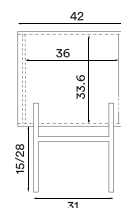

Material legs: Steel

Colour legs: Black (Ral9005)

Net weight glass box 75 cm: 19.0 kg

Net weight glass box 100 cm: 27.0 kg

Net weight top/back board 150 cm: 4.2 kg

Net weight top/back board 200 cm: 6.4 kg

Net weight legs 75 cm: 2.2 kg / 2.4 kg

Net weight legs 100 cm: 2.4 kg / 2.6 kg

Net weight legs 150 cm: 3.8 kg / 4.1 kg

Net weight legs 200 cm: 4.2 kg / 4.5 kg

Minimum order size: 1

Hifive glass storage system components

Glass box 75 cm

Light oiled oak
– *Item no. 2330*

100 cm
– *Item no. 2055*

150 cm
– *Item no. 2054*

200 cm
– *Item no. 2056*

Legs H28 (high)

75 cm
– *Item no. 2041*

100 cm
– *Item no. 2051*

150 cm
– *Item no. 2042*

200 cm
– *Item no. 2052*