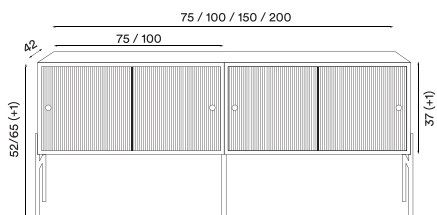

Material legs: Steel

Colour legs: Black (Ral9005)

Net weight glass box 75 cm: 19.0 kg

Net weight glass box 100 cm: 27.0 kg

Net weight top/back board 150 cm: 4.2 kg

Net weight top/back board 200 cm: 6.4 kg

Net weight legs 75 cm: 2.2 kg / 2.4 kg

Net weight legs 100 cm: 2.4 kg / 2.6 kg

Net weight legs 150 cm: 3.8 kg / 4.1 kg

Net weight legs 200 cm: 4.2 kg / 4.5 kg

Minimum order size: 1

Hifive glass storage system components

Glass box 75 cm

Light oiled oak
– *Item no. 2330*