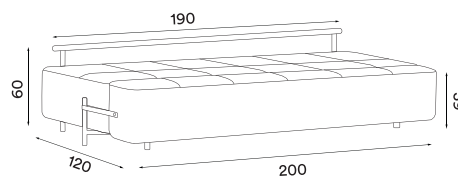

Price group 2: Remix 3, Atlas (Kvadrat)

Price group 3: Steelcut Trio 3, Fiord 2, Canvas 2 (Kvadrat)

Price group 4: Vidar, Moss (Kvadrat)

Net weight: 48.0 kg

Minimum order size: 1

Made to order

Dimensions (cm):

Net weight: 52.5 kg

Minimum order size: 1

Made to order

Dimensions (cm):